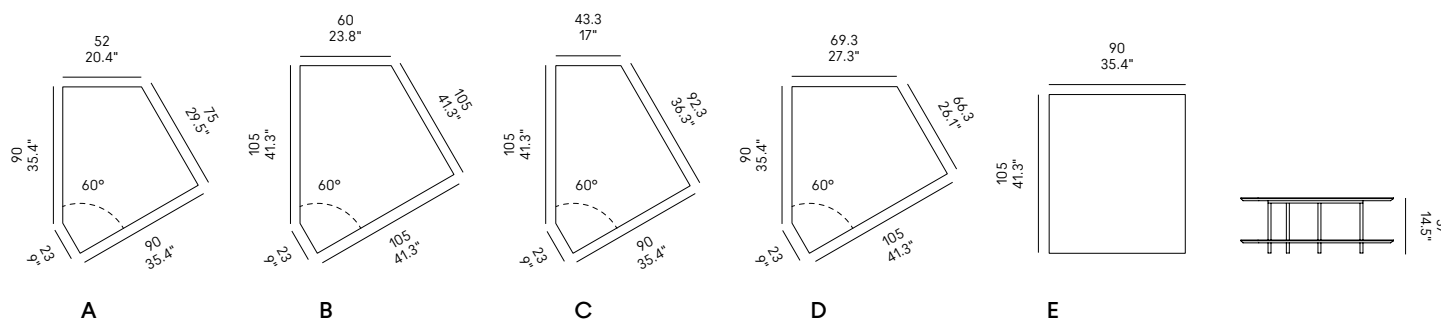

Per divano
For sofa
Pour canapés
Für Sofas
Para sofás

A [90x90 H 37] TUNE	Billie 90 / Miles 90	TC090/090N
B [105x105 H 37] TUNE	Billie 105 / Miles 105	TC105/105N
C [105x90 H 37] TUNE	Billie 90 & 105 / Miles 90 & 105	TC105/090N
D [90x105 H 37] TUNE	Billie 90 & 105 / Miles 90 & 105	TC090/105N
E [90x105 H 37] TUNE	Billie 90 & 105 / Miles 90 & 105	TS090/105N