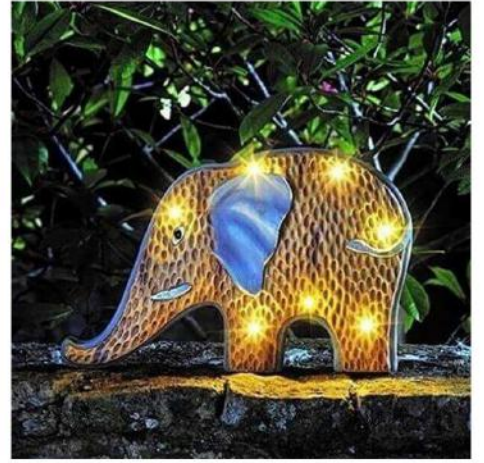

3 LG5662
Elephant Solar Garden Decor
£ 22.99