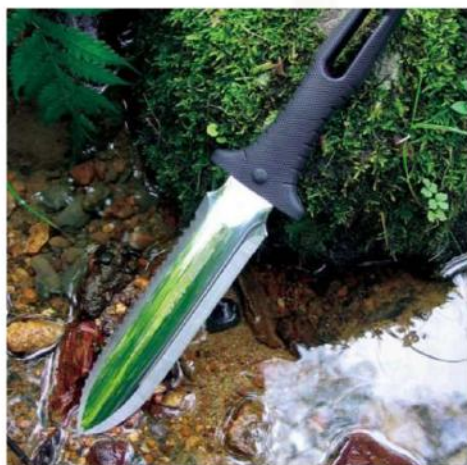

Featured HORI HORI TROWELS

The versatile hori hori trowel is the ultimate Swiss Army knife of garden tools. From planting bulbs to harvesting root crops and uprooting weeds, this tool does it all. Primrose offers a range of hori hori trowels with different lengths, steel grades, and handles, making it the perfect gift for any gardener.

1 TE3002
Deluxe Yamakatana Hori Hori Trowel
£ 29.99 ~~£32.99~~