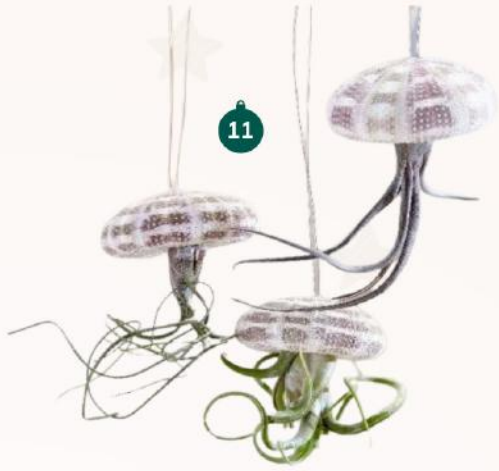

gifts for CHILDREN

Inspire children to embrace the joy of gardening with our range of gifts! From nurturing wildlife care products to captivating wind spinners, we have the perfect items to cultivate their love for nature.

11