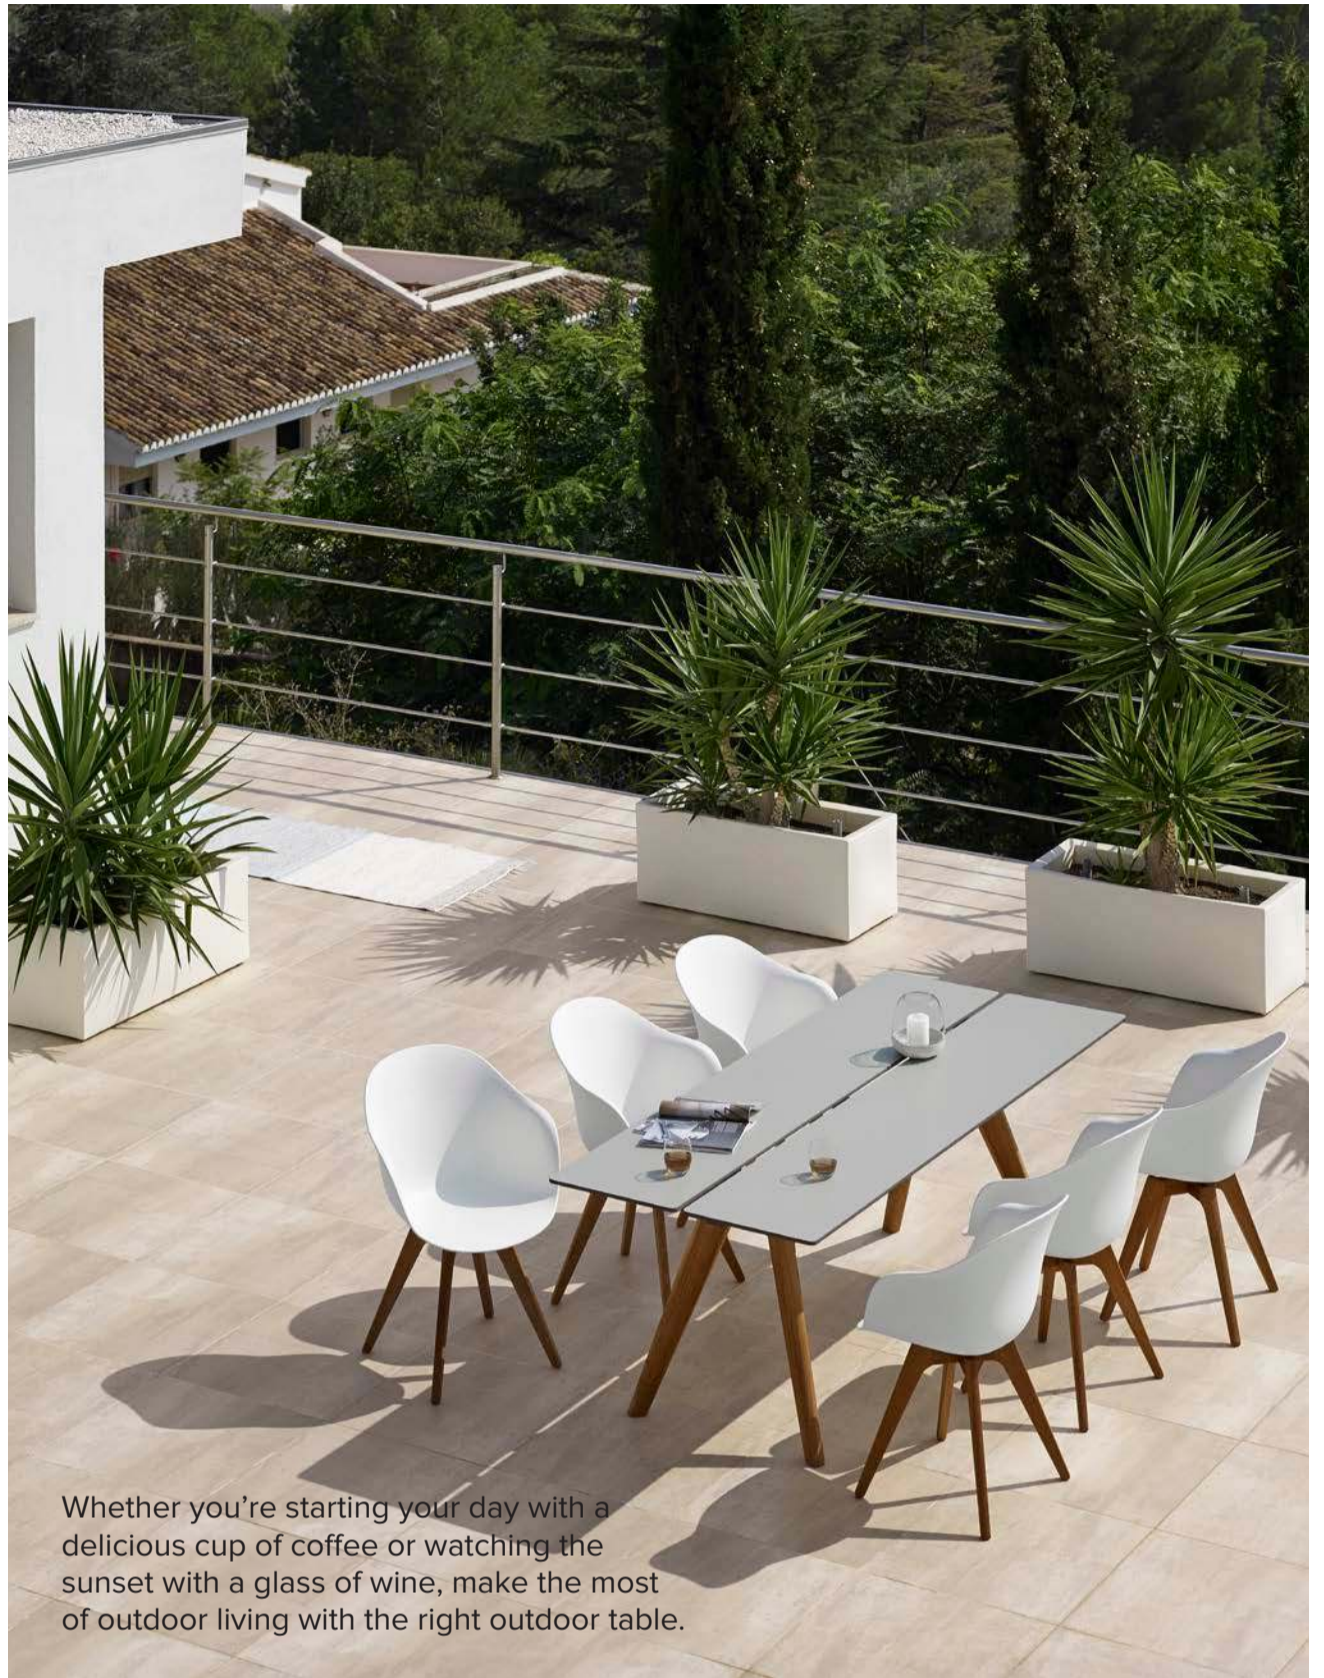

Standard equipment includes, amongst others, lumbar support with adjustable height and depth, and multi-adjustable armrests with soft pads.

**GERMAN
DESIGN
AWARD
SPECIAL
2018**

Take it outside! Most people spend far too much time trapped indoors, when they could be outside enjoying fresh air and sunshine. With our outdoor chairs you'll be seated in style wherever you are.