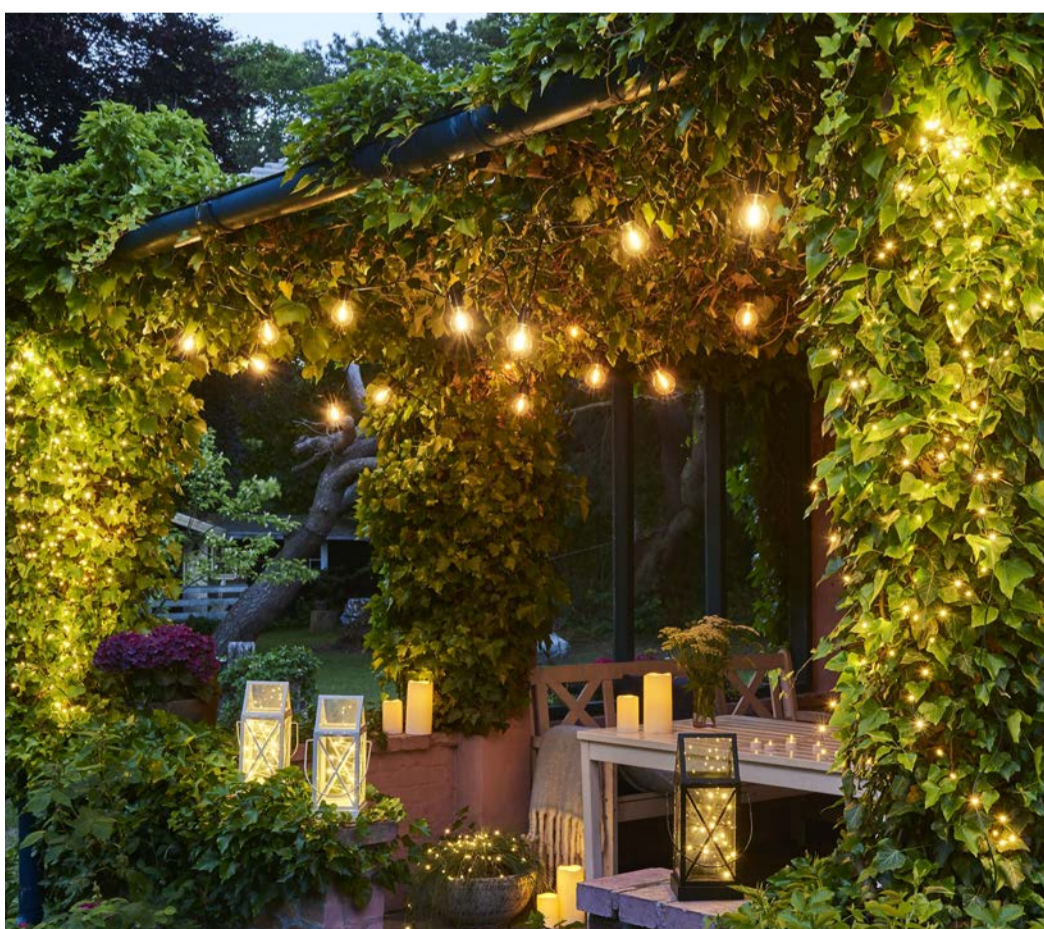

SIRIUS®

SHINING MOMENTS

Sirius is a global Danish brand that creates light decorations and designs in tune with popular classics and latest trends.

It all started in 1971 with product development and production of light decorations, where a deeply felt passion and true interest in light lead to a close cooperation with selected designers.

A combination of significant experience, high quality control and flair for design and details has made Sirius a leading brand in the market today, reaching our worldwide.

Sirius is well-known for being able to inspire and to set trends for home decoration lightning as well as professional light solutions.

With the desire always to be at the cutting edge of new designs, Sirius is today not only known for Christmas light, but also for all-year decoration light in a wide range of materials and shapes.

This makes it possible anytime to create a magical and pleasant atmosphere with light decorations from Sirius.

WWW.SIRIUS.AS