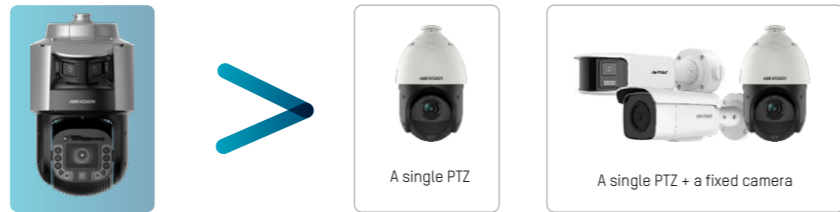

Meet TandemVu

The TandemVu PTZ cameras feature Hikvision's next-generation camera design, integrating multiple lenses in one security camera to provide big picture and small details in tandem.

Equipped with this technology, Hikvision's new TandemVu PTZ cameras display a broad view even when panning, tilting, or zooming. Users will see everything and miss nothing at any given moment, getting situational awareness from the moment they set up the camera.

Advantages of Hikvision TandemVu PTZs

One Instead of Many

A single camera provides benefits equivalent to multiple cameras, allowing for one-time installation and saving on costs by using only one IP address.