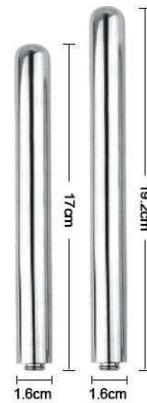

Different Size Of Wine Chiller Stick Options
 12.7/19.2-19.3/19.5/20.5/21.4/25.5/27.7cm...
 Support Customize Size

Model #2
 Size 1: 17cm
 Size 2: 19.2cm

CF-WBC25

Wine Cooler Bottle Sleeve

Color: Black, Red, Blue, and Support to Custom Color