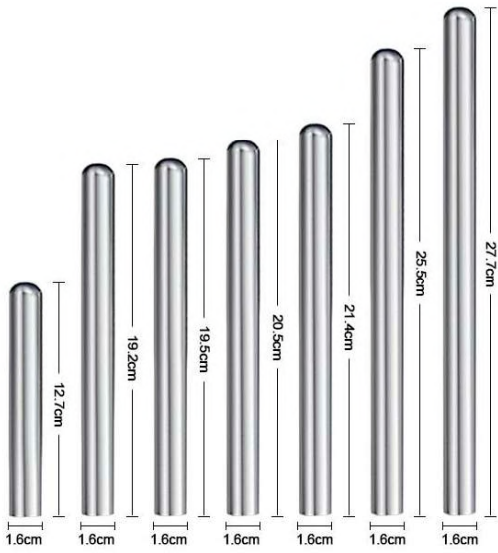

Different Size Of Wine Chiller Stick Options
 12.7/19.2-19.3/19.5/20.5/21.4/25.5/27.7cm...
 Support Customize Size

Model #2
 Size 1: 17cm
 Size 2: 19.2cm

CF-WBC25

Wine Cooler Bottle Sleeve

Color: Black, Red, Blue, and Support to Custom Color