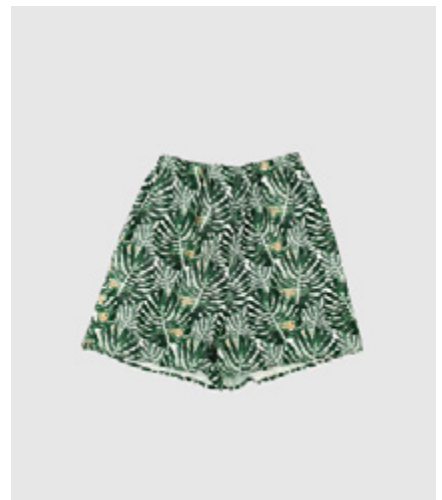

WBLGUNILLA LEAF SHORTS
Summer Leaf AOP
100% Cotton
RRP 79,99 EUR | WHS 28,57 EUR