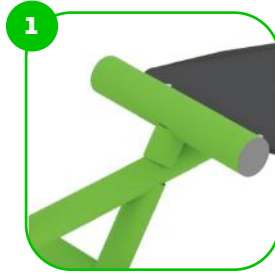

Material specification

The element is made of high quality S235 steel, which has been cleaned via sandblasting. A corrosion resistant powder coating finish is then applied. Also available with galvanized surface for even greater protection and longevity!