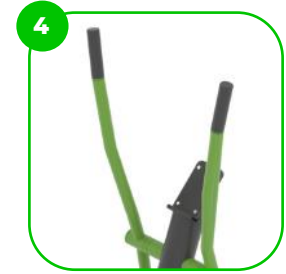

The footrests are made of premium quality non-slip HDPE with a high wear resistance.

The device is equipped with an ergonomic non-slip HDPE phone holder for convenience.

At the end of the arms, the handle is rubber-coated for a more comfortable and secure grip.