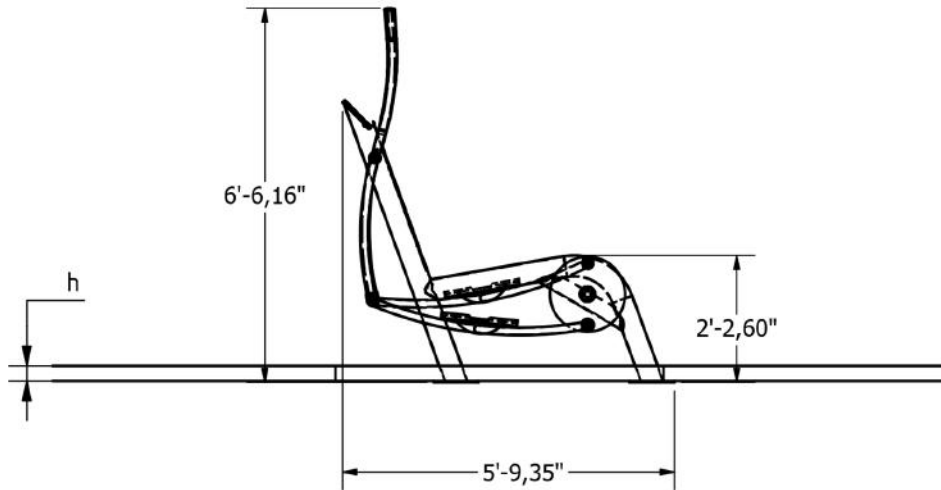

### Attributes

Product code	1-1-300
Certificate	EN 16630, ASTM F3101
Age group	14 + years
Capacity	1 person
Max. weight load	286.60 lbs
Type	Recreational
Difficulty level	Easy

### Side View

### Plan View

### Technical specification

Safety surface area	Around 4.92 ft radius
Net weight	249.12 lbs
Material	S235, KO33
Critic fall height	22.83"
Color options	
For more color options, discuss with your sales representative.	