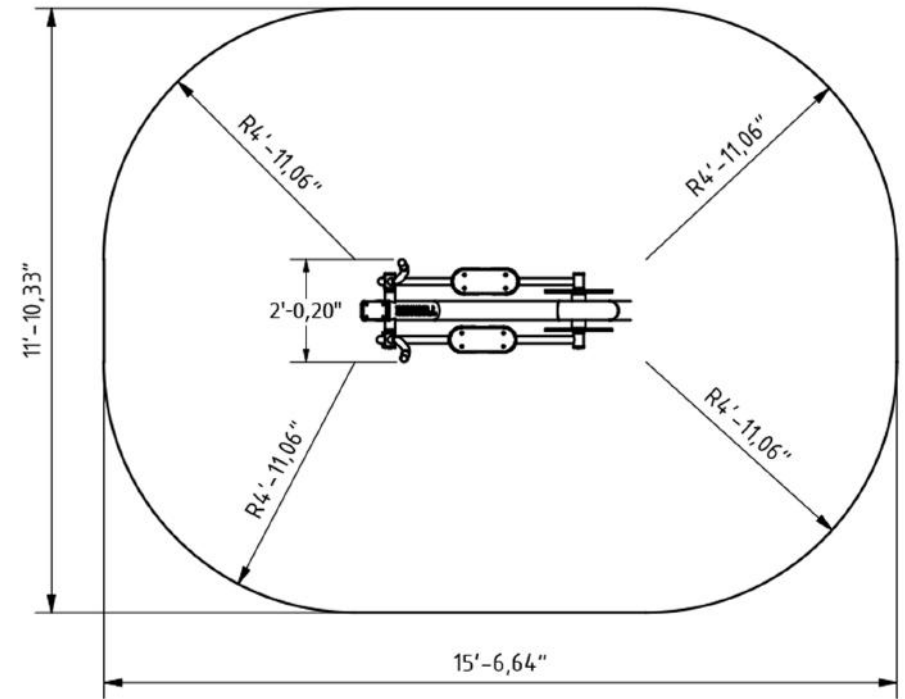

### Attributes

Product code	1-1-300
Certificate	EN 16630, ASTM F3101
Age group	14 + years
Capacity	1 person
Max. weight load	286.60 lbs
Type	Recreational
Difficulty level	Easy

### Side View

### Plan View

### Technical specification

Safety surface area	Around 4.92 ft radius
Net weight	249.12 lbs
Material	S235, KO33
Critic fall height	22.83"
Color options	
For more color options, discuss with your sales representative.	