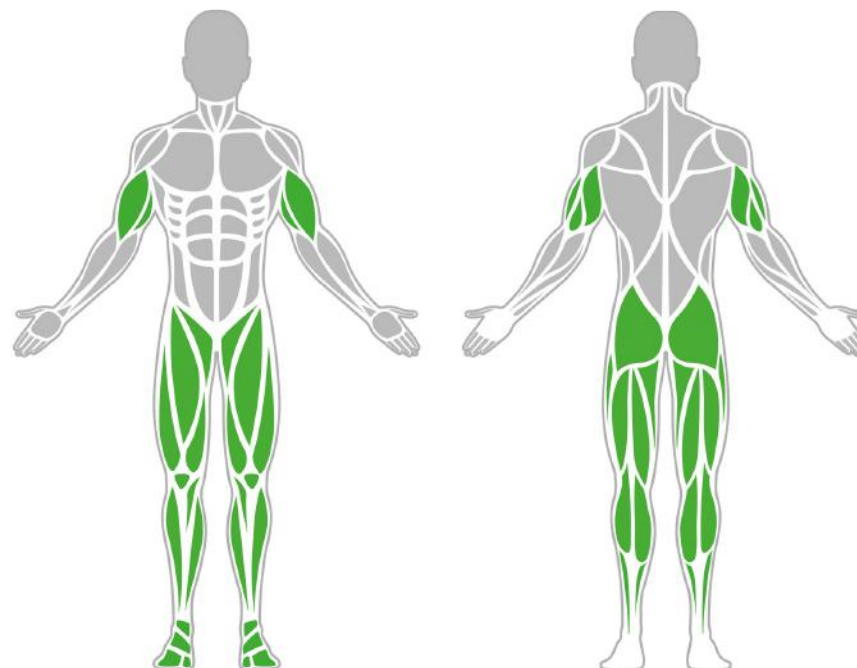

## Muscle Groups Focus

### Elliptical Trainer

An outdoor version of the best-known indoor cardio machine is now available from BeStrong. The elliptical trainer is an excellent cardio and endurance training tool. The elliptical trainer is an easy way to strengthen the trunk, buttocks and thigh muscles without putting strain on the user's joints and is therefore highly recommended for all ages.

### Attributes

Product code	1-1-300
Certificate	EN 16630, ASTM F3101
Age group	14 + years
Capacity	1 person
Max. weight load	286.60 lbs
Type	Recreational
Difficulty level	Easy

### Side View