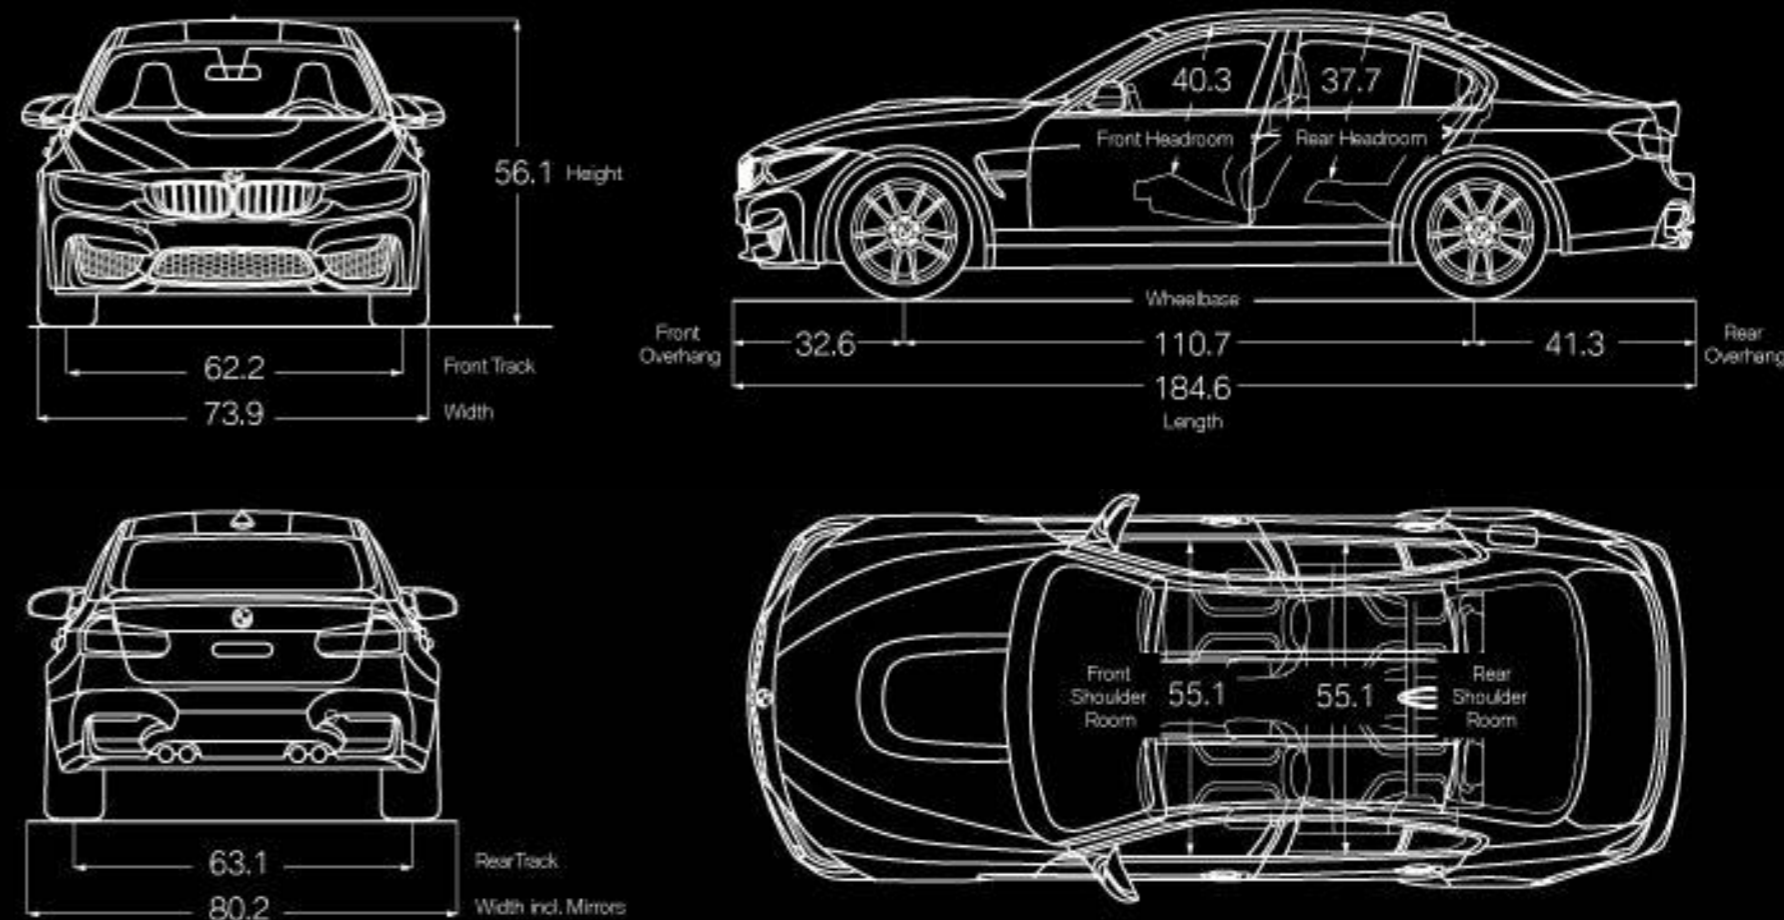

M3 SEDAN

PACKAGES

COMPETITION PACKAGE

20-inch Star Spoke wheels (Style 666M)
(option available)
High-gloss Shadow Line with extended contents
Performance upgrade (+19 hp)
Enhanced sport suspension/damper application
M Dynamic Mode
Enhanced/more-direct Steering
Sport exhaust with black chrome tailpipes

M3 SEDAN

TECHNICAL DATA

ENGINE	3.0-liter M TwinPower Turbo inline 6-cylinder
OUTPUT @ RPM	425 hp @ 5500–7300 / 406 lb-ft @ 1850–5500
0-60 MPH (sec) ¹	3.9 [4.1]
CITY / HIGHWAY / COMBINED MPG	17/24/19 [17/26/20]

All dimensions in technical drawings are given in inches.

Figures in [] refer to vehicles with manual transmission. Figures subject to change. Not all packages available in all models. Please visit your BMW Retailer or bmwusa.com for the most up-to-date information.