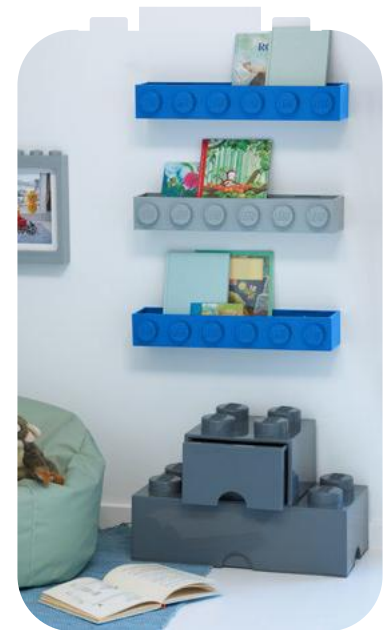

Box With Handle

---

173 x 165 x 116 mm
Colli: 6

Art. 4024

Wall Hanger Rack

---

334 x 65 x 45 mm
Colli: 6

Art. 4111

Sorting Case To Go

---

190 x 160 x 35 mm
Colli: 6

Art. 4087

Sort & Store Medium

---

375 x 295 x 160 mm
Colli: 3

Art. 4131

Book Rack

---

478 x 78 x 115 mm
Colli: 6

Art. 4112