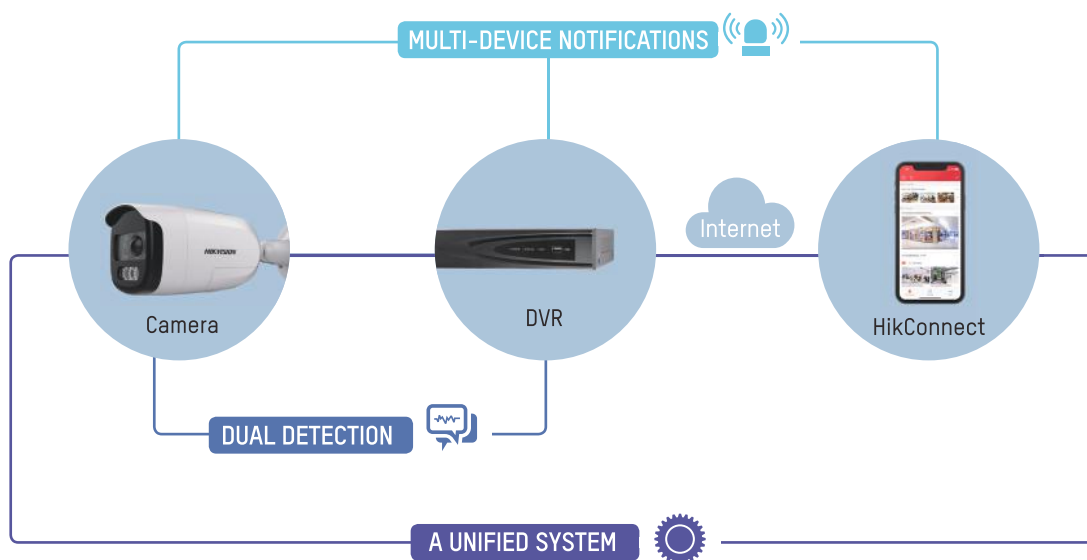

The Turbo HD X System

How It Works

Looking at the benefits achieved by the Turbo HD X system, you might think a complex and expensive system was required. Maybe in the past, but not any more! The system design below shows how simple Turbo HD X can get – with just one camera, one DVR, and a mobile device of your own.

The layout below clearly shows how these devices are connected to offer you an active – not passive – surveillance system with real-time alarm.

A Unified System

It's a complete and unified alarm system including front- and back-end devices as well as a centralized management platform.

Dual Detection

- Front-end: Combining video and non-video technology, Turbo HD X detects events in progress.
- Back-end: Deep learning technology empowers radical event detection and response.

Multi-Device Notifications

The front-end alarm warns and deters intruders, while the back-end will push notifications to security personnel. Alarm information will also be shown on mobile devices.