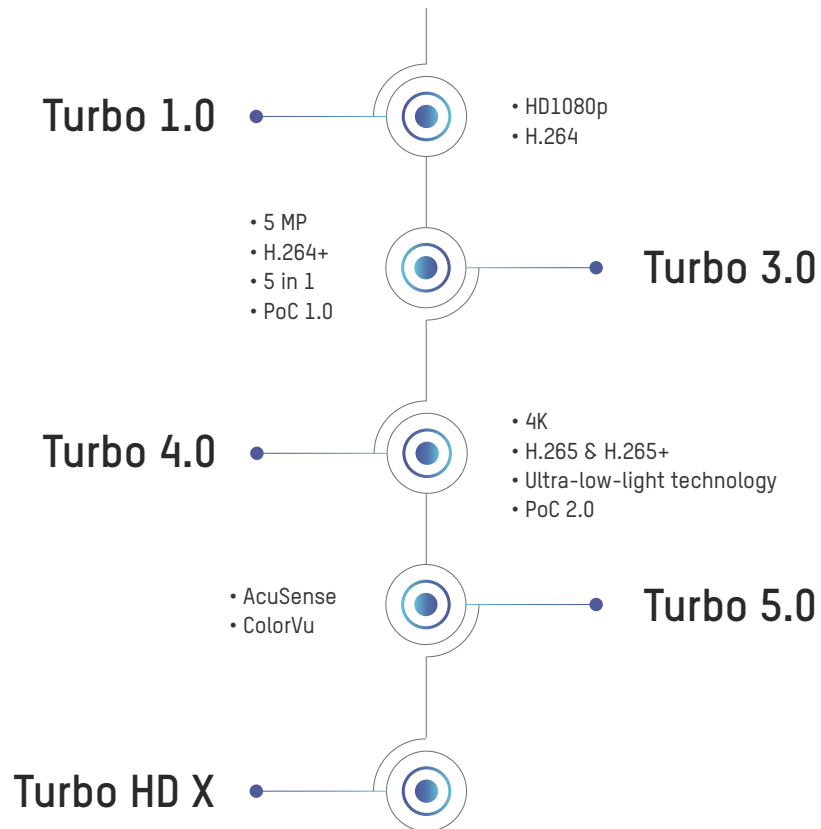

Turbo HD History

If you're already familiar with Hikvision's Turbo HD technology, you know how it can radically transform an analog security system to an advanced, high-definition, data-rich powerhouse.

Throughout Turbo's history, we have continually advanced what every surveillance system installer cares about most:

Clear and Accurate Video Recording.

4K

4K

Four times the resolution of 1080p, providing all the details you need.

24/7 Vivid Color Imaging

Bright, clear video even in zero-light environments.

H.265+

Superb compression technology that stores 50% more video footage.

Quick Target Search

Seeking suspects? A vehicle? Finding footage of the event is now much easier.