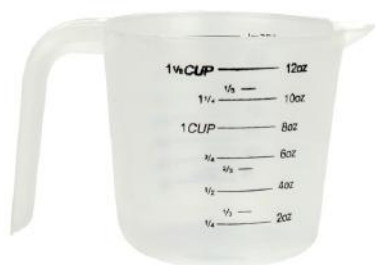

**IHWT-70546-24**  
 Plastic Ice Cube Tray  
 Assorted Colors 3pk  
 Pack: 24 | Case: 24

**IHWT-70547-24**  
 Plastic Ice Cube Tray  
 2pk White  
 Pack: 24 | Case: 24

**HM-75963-96**  
 Ice Stick Tray Assorted  
 Colors 11.6x4.5 inches  
 Pack: 48 | Case: 96

**BH-77277-48**  
 Silicone Ice Tray  
 24 Cubes  
 Pack: 48 | Case: 48

**IKTC-70260-24**  
Plastic Measuring 1 Cup  
Pack: 24 | Case: 24

**IKTC-70261-24**  
Plastic Measuring 2 Cup  
Pack: 24 | Case: 24