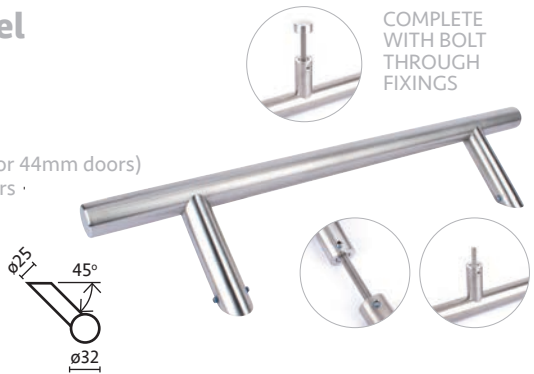

## SOX 316 Stainless Steel INLINE Pull Handles

- 32mm diameter
- Complete with bolt through fixings (For 44mm doors)
- Additional fixing packs for thicker doors and secret fix available

\*For doors thicker than 44mm additional **'single fixing kit'** required, see next page.

COMPLETE  
WITH BOLT  
THROUGH  
FIXINGS

	Size	Single*	Back to Back (B2B)
SOX316-ST-400-SS (B2B)	400mm	£30.90	£70.46
SOX316-ST-600-SS (B2B)	600mm	£35.82	£80.30
SOX316-ST-800-SS (B2B)	800mm	£39.55	£87.76
SOX316-ST-1000-SS (B2B)	1000mm	£43.64	£95.94
SOX316-ST-1200-SS (B2B)	1200mm	£47.42	£103.50
SOX316-ST-1400-SS (B2B)	1400mm	£61.75	£137.14
SOX316-ST-1600-SS (B2B)	1600mm	£64.27	£142.18
SOX316-ST-1800-SS (B2B)	1800mm	£70.90	£153.82

## SOX 316 Stainless Steel OFFSET Pull Handles

- 32mm diameter
- Offset 45°
- Complete with bolt through fixings (For 44mm doors)
- Additional fixing packs for thicker doors and secret fix available

\*For doors thicker than 44mm additional **'single fixing kit'** required, see next page.