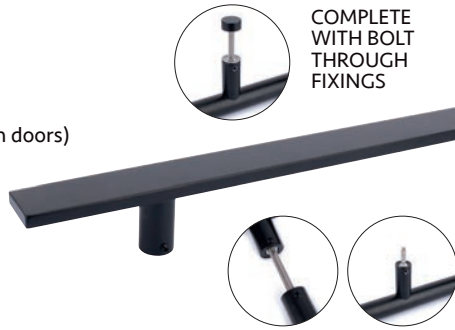

SOX 316 Stainless Steel FLAT Pull Handles

- 40mm handle width
- Complete with bolt through fixings (For 44mm doors)
- Additional fixing packs for thicker doors and secret fix available

*For doors thicker than 44mm additional **'single fixing kit'** required, see next page.

COMPLETE
WITH BOLT
THROUGH
FIXINGS

	Size	Single*	Back to Back (B2B)
SOX316-FL-400-MB (B2B)	400mm	£41.36	£91.38
SOX316-FL-600-MB (B2B)	600mm	£49.64	£107.94
SOX316-FL-800-MB (B2B)	800mm	£57.20	£123.06
SOX316-FL-1000-MB (B2B)	1000mm	£64.29	£137.24
SOX316-FL-1200-MB (B2B)	1200mm	£72.09	£152.84
SOX316-FL-1400-MB (B2B)	1400mm	£95.73	£205.10
SOX316-FL-1600-MB (B2B)	1600mm	£101.64	£216.92
SOX316-FL-1800-MB (B2B)	1800mm	£113.69	£241.02