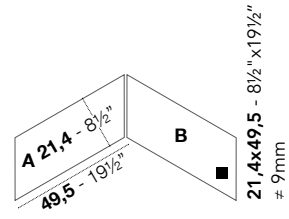

Collection

Bridge

GRES PORCELLANATO BODY-COLOR