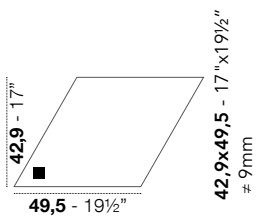

Collection

Bridge

GRES PORCELLANATO BODY-COLOR