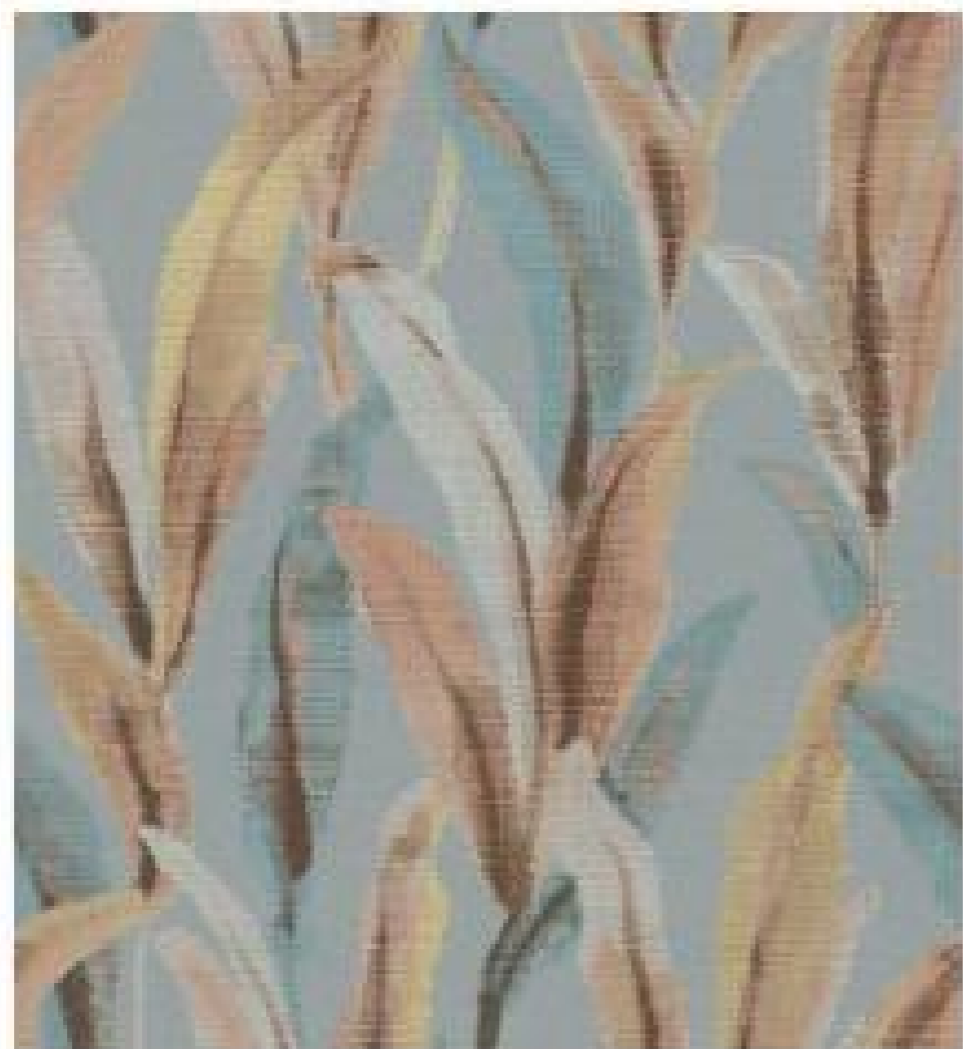

VIRTU'

NGC nafees
walls • floors • fabrics

Made in Italy

VIRTU'

NGC nafees
walls • floors • fabrics

CRISTANA MASI

Italian Trend for Wall

26400

26440

26475

26478

26480

26482

39006

39008

39011