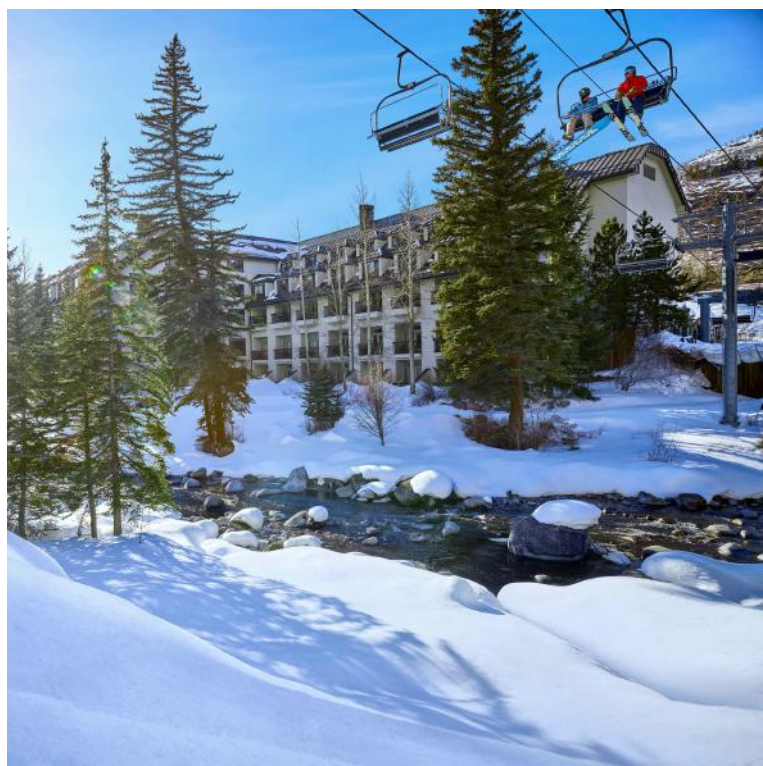

# GRAND HYATT VAIL

# LUXURY AT VAIL'S PREMIERE SKI-IN/SKI-OUT RESORT HOTEL

Nestled along the banks of Gore Creek at the base of Vail Mountain, Grand Hyatt Vail is located within walking distance of Vail Village in the heart of Vail Valley. This ski-in/ski-out luxury resort features vibrantly bold architecture, welcoming service, and exclusive amenities for travelers and adventure seekers alike. Elevate your experience with any of our year-round activities including endless hiking trails, biking routes, skiing, snowboarding and much more.

## PROPERTY INFO

- LOCATION: Vail, Colorado
- 4.5 Stars
- 285 guest rooms
- Ski-In & Ski-out
- Full-service spa
- Concierge Services
- Ski Storage
- Open year-round
- Airport: EGE

## EXPERIENCE

Arguably the most famous mountain town in Colorado, Vail offers a wealth of outdoor recreation yearlong. Ski the Back Bowls, hike through wildflower-filled meadows, or explore Vail Village where visitors can dine and shop high-end boutiques. Grand Hyatt Vail makes an ideal home base in this town.