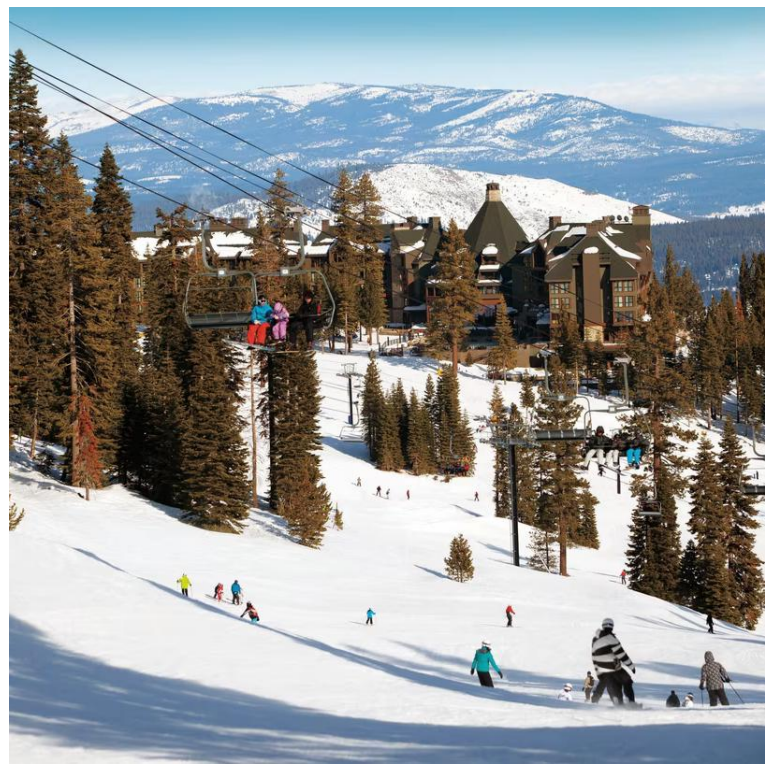

EXPERIENCE PRISTINE BEAUTY IN THIS AAA FIVE- DIAMOND RESORT

Experience The Ritz-Carlton, Lake Tahoe, the only AAA five-diamond mountain resort in Northern California, and discover the pristine beauty of this breathtaking region. From its crystal-clear lake to its legendary skiing, hiking and golfing— this luxury hotel in Lake Tahoe provides endless possibilities.

Featuring the only luxury ski-in, ski-out access in Lake Tahoe with mountain concierge services, a stunning slopeside spa, exceptional dining and impeccable service, The Ritz-Carlton, Lake Tahoe welcomes you to a sophisticated mountain retreat unlike any other. Just a short shuttle drive away, Lake Club, The Ritz-Carlton, Lake Tahoe adds an extraordinary new dimension to the summer resort experience.

For a daily access fee, guests will experience a unique, stunningly designed waterside venue and an accompanying host of amenities that include al fresco dining, inclusive select beverages, leisure, and water activities, and direct access to the lake.

PROPERTY INFO

- LOCATION: Truckee, California
- 5 Stars
- 180 guestrooms
- Full-service spa
- Ski-in/Ski out
- 0.8 miles from Northstar Cal. Resort
- Airport: RNO