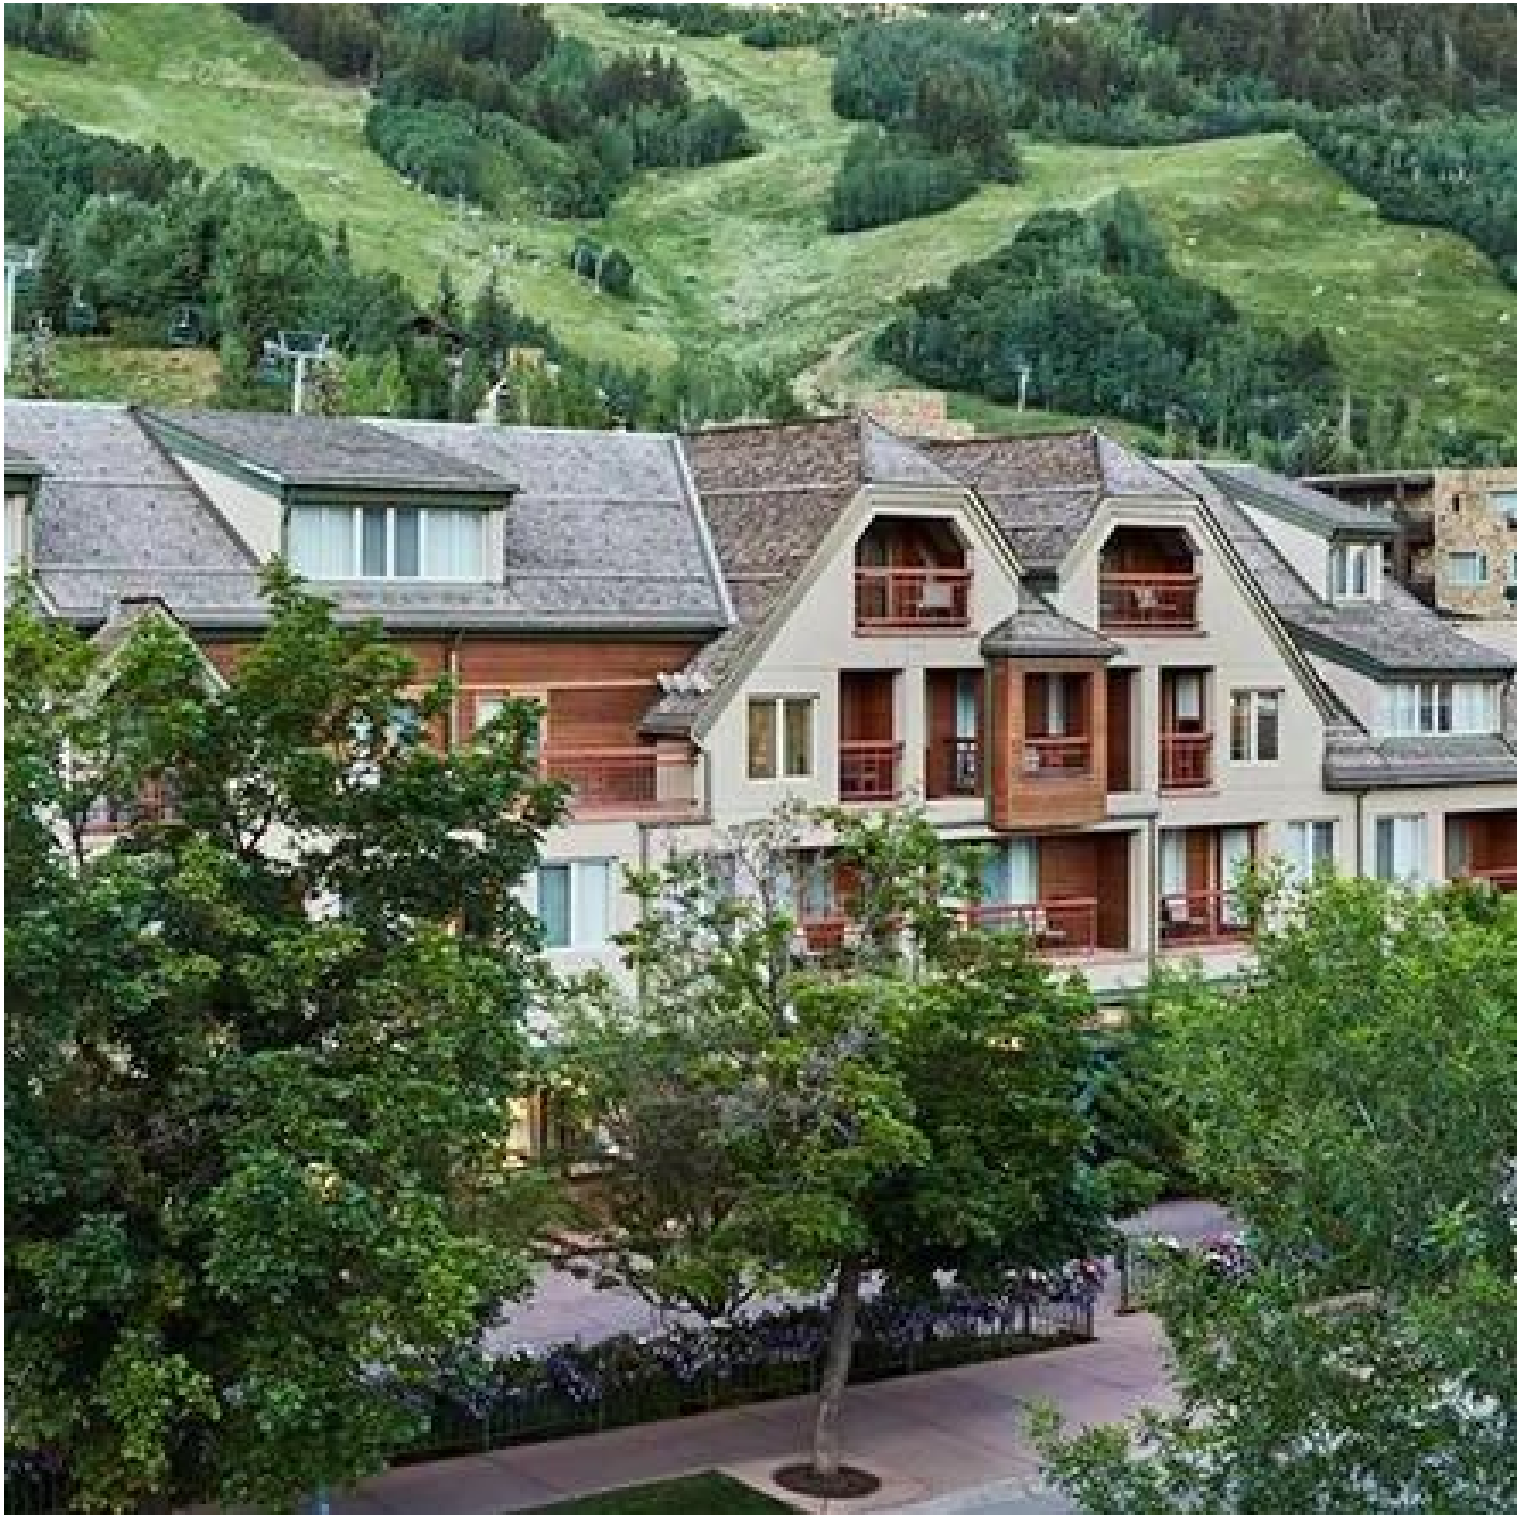

get to know

THE LITTLE NELL & RESIDENCES AT LITTLE NELL