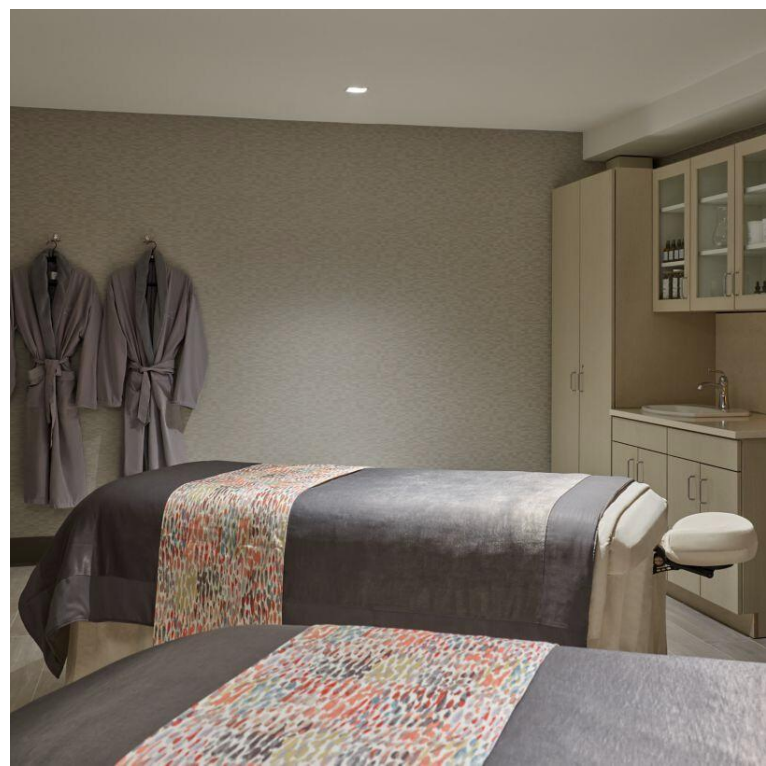

REACH NEW HEIGHTS IN SNOWMASS

Inspired by a love for our natural surroundings, community, and adventure, Viewline Resort Snowmass is an all-season Snowmass Village, Colorado, hotel perfect for discovering the joy and sharing unforgettable experiences—from the thrill of hiking a 14er to the comfort of après-ski near a glowing fireplace. At our modern, slopeside resort, you'll find endless opportunities for exploration and rest, for laying low or reaching new heights—and for doing it all together

PROPERTY INFO

- LOCATION: Snowmass, Colorado
- Four Stars
- 254 guestrooms
- 10 minute drive Maroon-Snowmass Trailhead
- 9.8 miles from Silver Queen Gondola
- Ski-In/Ski-Out
- Airport: ASE

EXPERIENCE

Drift into uninterrupted relaxation with the most revitalizing Snowmass spa services including treatments to soothe and care for tired muscles and sunburned or snowy-weary skin. The resort also includes an outdoor heated pool and an on-site fitness center featuring mountain views and state-of-the-art LifeFitness & Peloton equipment. The Snowmass Ice Age Discovery Center and other activities are nearby.