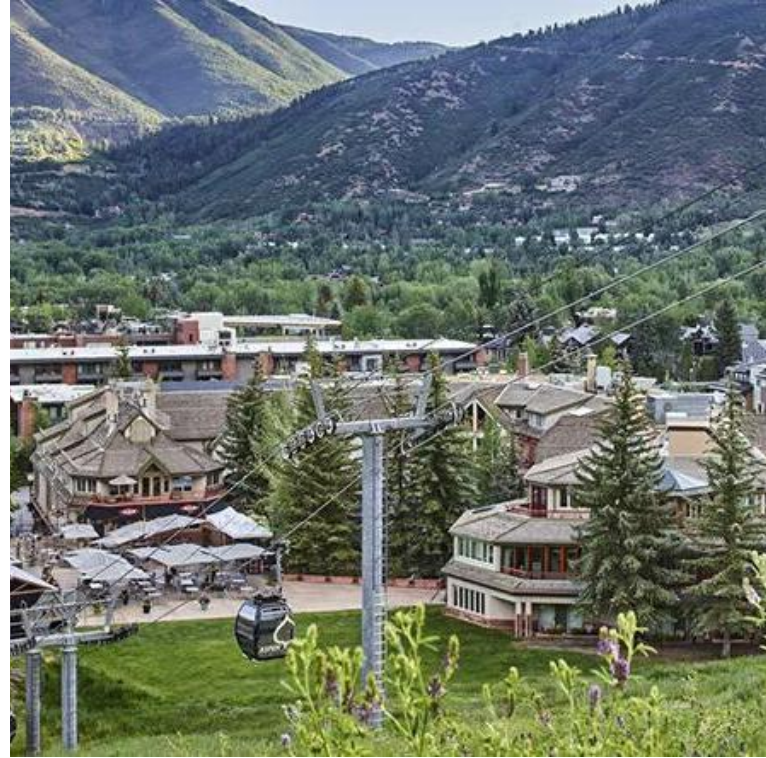

FIVE DIAMONDS IN ASPEN

The city of Aspen at its front door, Aspen Mountain at its back door. And in between, a gathering place for the brave and the bright at The Little Nell. This resort is the only Five-Star, Five-Diamond hotel in Aspen. Hospitality is its passion. From its kitchens to its cellars, with over 20,000 bottles of wine, from the Concierges in the lobby to ones on the mountains, and from family adventure to après ski, this hotel is, as guests have said, "the Aspen of Aspen."

PROPERTY INFO

- LOCATION: Aspen, Colorado
- Five-Star Resort
- 92 Spacious Rooms
- Ski-in & Ski-out
- At the base of Aspen Mountain, easy access to the gondola
- Complimentary Ski shuttle to all four mountains
- Seasonal Closure: April & May
- Airport Code: ASE (10 minutes)
- Parking: Nightly Fee of $48

EXPERIENCE

Throughout the year, there are countless activities and events in Aspen in which you can partake: concerts, culinary adventures, and fitness happenings, to name a few. Experience world-class adventures with The Little Nell, from First Tracks and Snowcat Powder Tours in the winter to Fly Fishing and Off-Road Tours in the summer, all complete with Five-Star service. Experience all that Aspen has to offer.