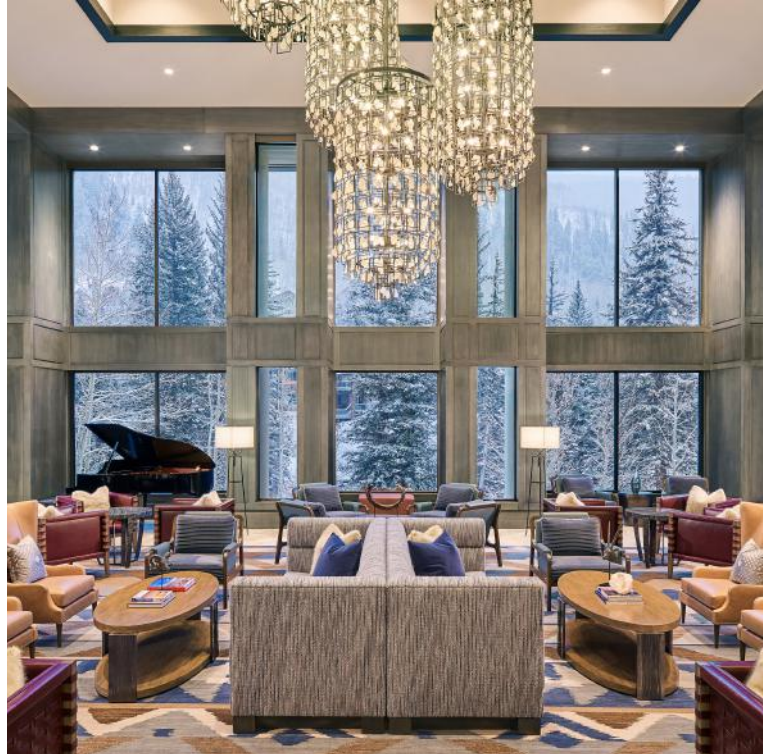

LUXURY AT VAIL'S PREMIERE SKI-IN/SKI-OUT RESORT HOTEL

Nestled along the banks of Gore Creek at the base of Vail Mountain, Grand Hyatt Vail is located within walking distance of Vail Village in the heart of Vail Valley. This ski-in/ski-out luxury resort features vibrantly bold architecture, welcoming service, and exclusive amenities for travelers and adventure seekers alike. Elevate your experience with any of our year-round activities including endless hiking trails, biking routes, skiing, snowboarding and much more.

PROPERTY INFO

- LOCATION: Vail, Colorado
- 4.5 Stars
- 285 guest rooms
- Ski-In & Ski-out
- Full-service spa
- Concierge Services
- Ski Storage
- Open year-round
- Airport: EGE

EXPERIENCE

Arguably the most famous mountain town in Colorado, Vail offers a wealth of outdoor recreation yearlong. Ski the Back Bowls, hike through wildflower-filled meadows, or explore Vail Village where visitors can dine and shop high-end boutiques. Grand Hyatt Vail makes an ideal home base in this town.