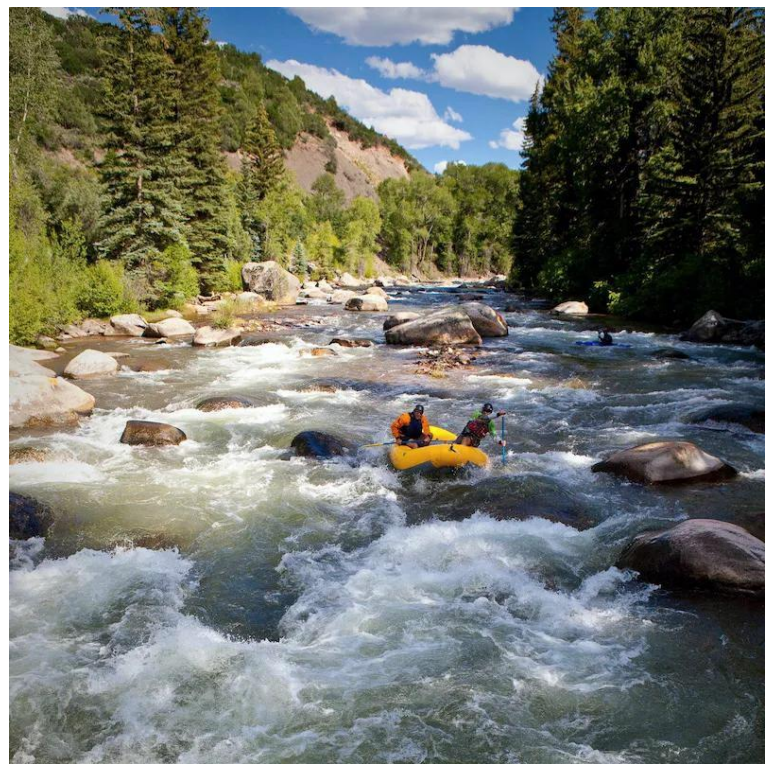

AN ICON WITH A STORIED PAST

Hotel Jerome has been the social hub of Aspen since its opening in 1889 at the height of the town's silver boom, known as the place where all great stories were born and told. As the only Aspen hotel to survive the silver crash, the long pre-ski-resort winters, and the Depression, we've seen cowboys ride through our doors and 10th Mountain Division soldiers gather around over pints after training on the slopes. You can't experience Aspen, without experiencing Jerome.

PROPERTY INFO

- LOCATION: Aspen, Colorado
- Five-Star Resort
- 93 Spacious Rooms
- 7 minute walk from Aspen Mountain
- 0.5 miles from Silver Queen Gondola
- Access to outdoor pool, spa tub, and fitness center
- 3 hotel restaurants
- 2 hotel bars/lounges
- 24-hour room service

EXPERIENCE

Breathtaking alpine vistas, backcountry adventures, culture, shopping, and nightlife come together for the best ski and mountain scene in the Rockies. From adrenaline-packed excursions to definitive cultural festivals, there's something for everyone. Hotel Jerome has a variety of experience options at your fingertips while also providing suggested itineraries so you don't miss out on the best seasonal activities!