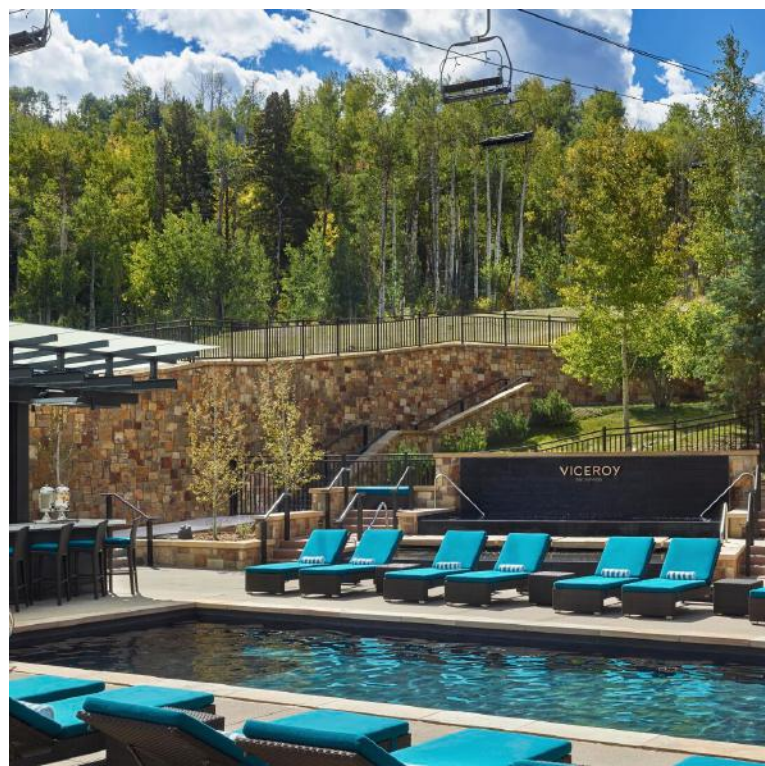

A NEWFOUND SENSE OF CONNECTION

It's time for a truly uplifting getaway featuring the country's best hiking and biking trails, surrounded by the majestic peaks of Snowmass. Here at the only luxury resort in Snowmass, you can explore the local flavors of Colorado high country at our restaurants. Get in touch with inner peace at our spa, a sprawling 7,000-sq-ft sanctuary, and outdoor pools. And relax in our spacious residences and suites — each of them a slice of modern luxury in the mountains.

PROPERTY INFO

- LOCATION: Snowmass, Colorado
- Five-Star Resort
- 173 Spacious Rooms
- Ski-in/Ski-out Access
- 3 Hotel Restaurants
- Hotel Spa
- Airport: ASE, approximately 8 miles away from the resort

EXPERIENCE

From skiing, snowboarding and ice skating in the winter to hiking, mountain biking and horseback riding in the summer, there are limitless things to do in Aspen and Snowmass. Whether you're after a once-in-a-lifetime hot air balloon ride or a ski trip with the family (our intergenerational resort is the perfect place to progress from the bunny slopes to the double black diamond runs), Viceroy Snowmass is your mountain destination.