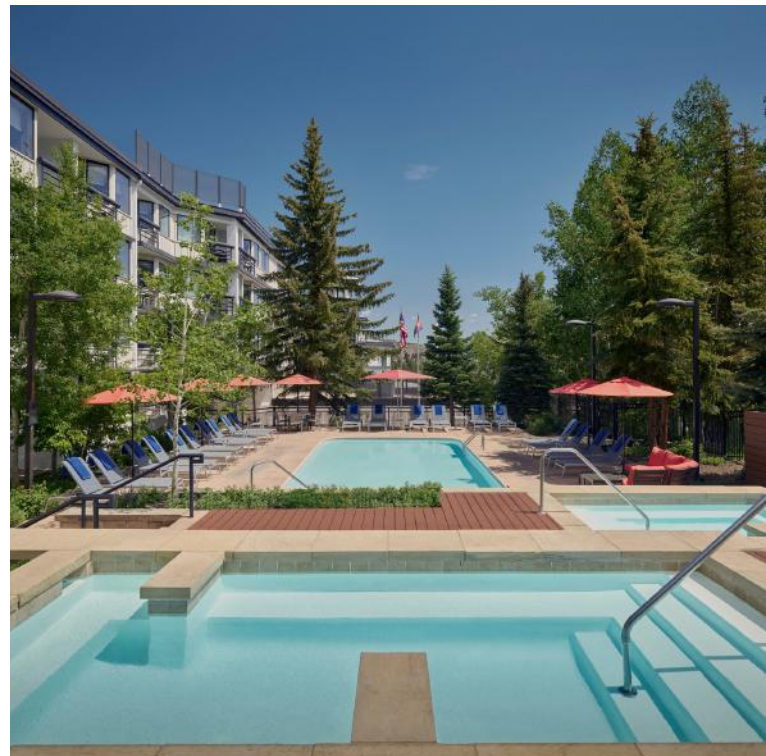

REACH NEW HEIGHTS IN SNOWMASS

Inspired by a love for our natural surroundings, community, and adventure, Viewline Resort Snowmass is an all-season Snowmass Village, Colorado, hotel perfect for discovering the joy and sharing unforgettable experiences—from the thrill of hiking a 14er to the comfort of après-ski near a glowing fireplace. At our modern, slopeside resort, you'll find endless opportunities for exploration and rest, for laying low or reaching new heights—and for doing it all together

PROPERTY INFO

- LOCATION: Snowmass, Colorado
- Four Stars
- 254 guestrooms
- 10 minute drive Maroon-Snowmass Trailhead
- 9.8 miles from Silver Queen Gondola
- Ski-In/Ski-Out
- Airport: ASE

EXPERIENCE

Drift into uninterrupted relaxation with the most revitalizing Snowmass spa services including treatments to soothe and care for tired muscles and sunburned or snowy-weary skin. The resort also includes an outdoor heated pool and an on-site fitness center featuring mountain views and state-of-the-art LifeFitness & Peloton equipment. The Snowmass Ice Age Discovery Center and other activities are nearby.