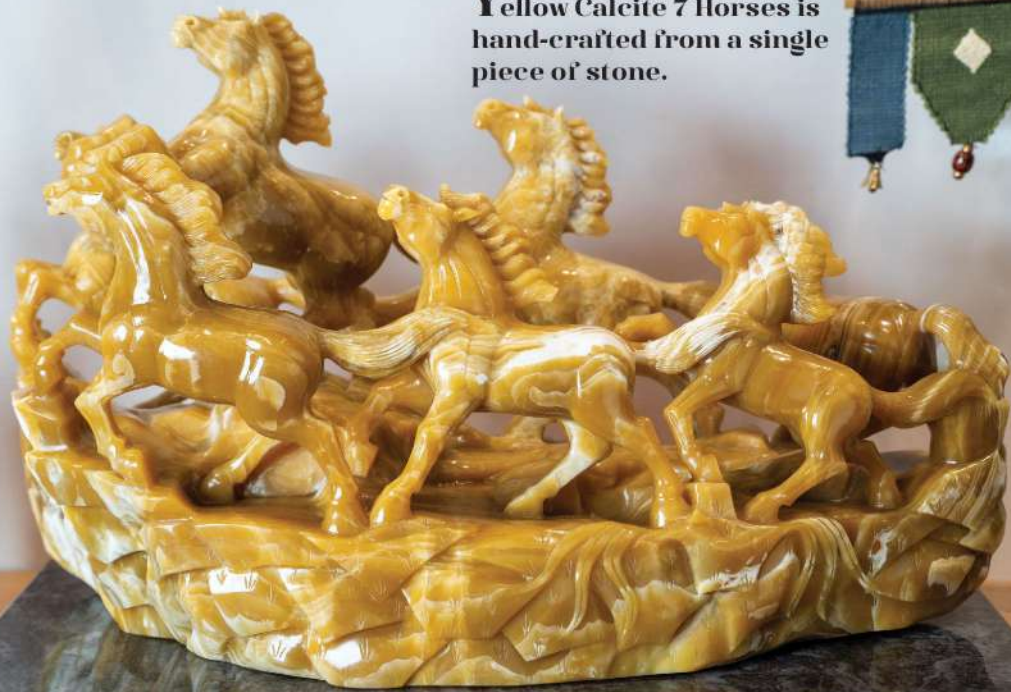

Brass Nataraj with Stonework

Brass Standing Balaji with Black & Gold Finish

Yellow Calcite 7 Horses is hand-crafted from a single piece of stone.

Soft-Stone Elephant with fine jali work from Agra.

Brass Cow & Calf set with Dokra Work