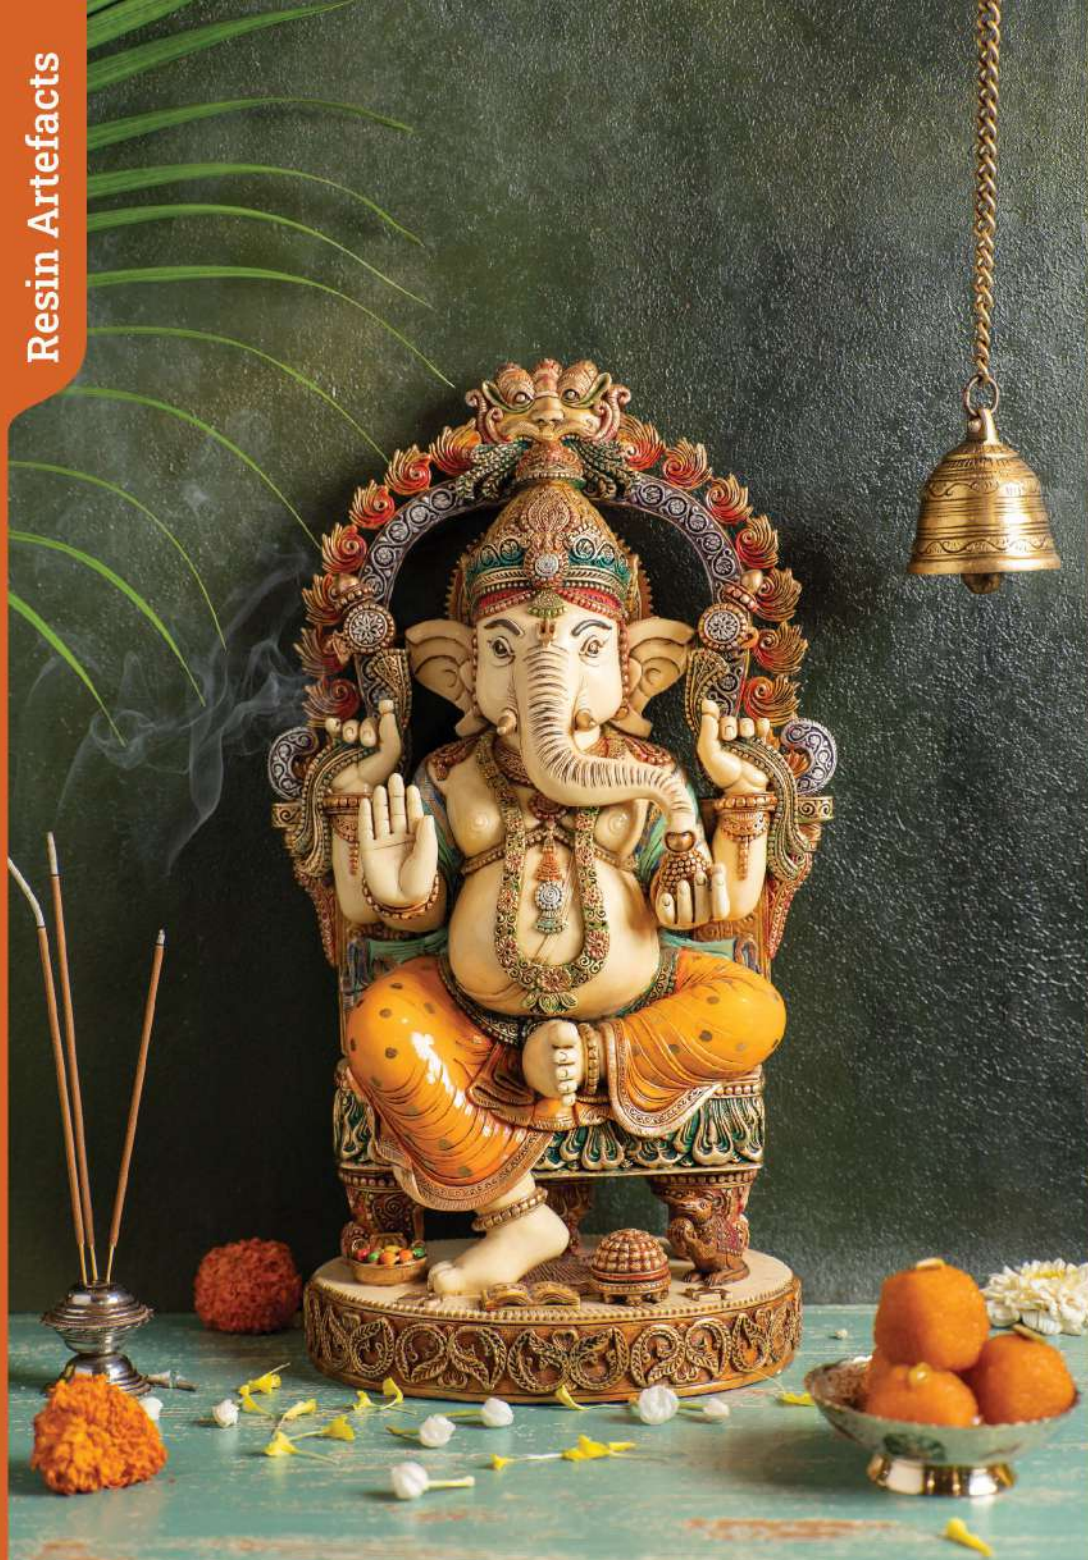

Resin Artefacts

Marble & Fibre carved & painted by skilled artisans. adorned with embellishments.