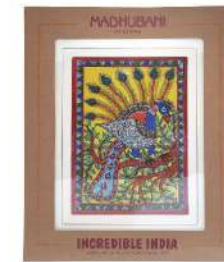

Ganesh, Laxmi, Saraswati
Temple Frame 7.5x7.5in
MRP: 2,800/-

Dokra Warli Painting Frame 3x5in
MRP: 1,000/-

Dokra Warli Painting Frame 4x4in
MRP: 950/-

Dokra Warli Painting Frame 5x8 in
MRP: 1,595/-

Peacock Dancing Frame
6.5X6.5in
MRP: 1,995/-

Silk Elephant Painting
MRP: 200/-

Madhubani Art Mount
MRP: 600/-

Madhubani Art Mount
MRP: 600/-

Bani Thani Mount
MRP: 600/-

Chess Brocade Frame 10x26in
MRP: 6,200/-

Namaste Wall Hanging
MRP: 750/-

Thai Doll Frame (Assorted)
21x29x7in
MRP: 1,185/-