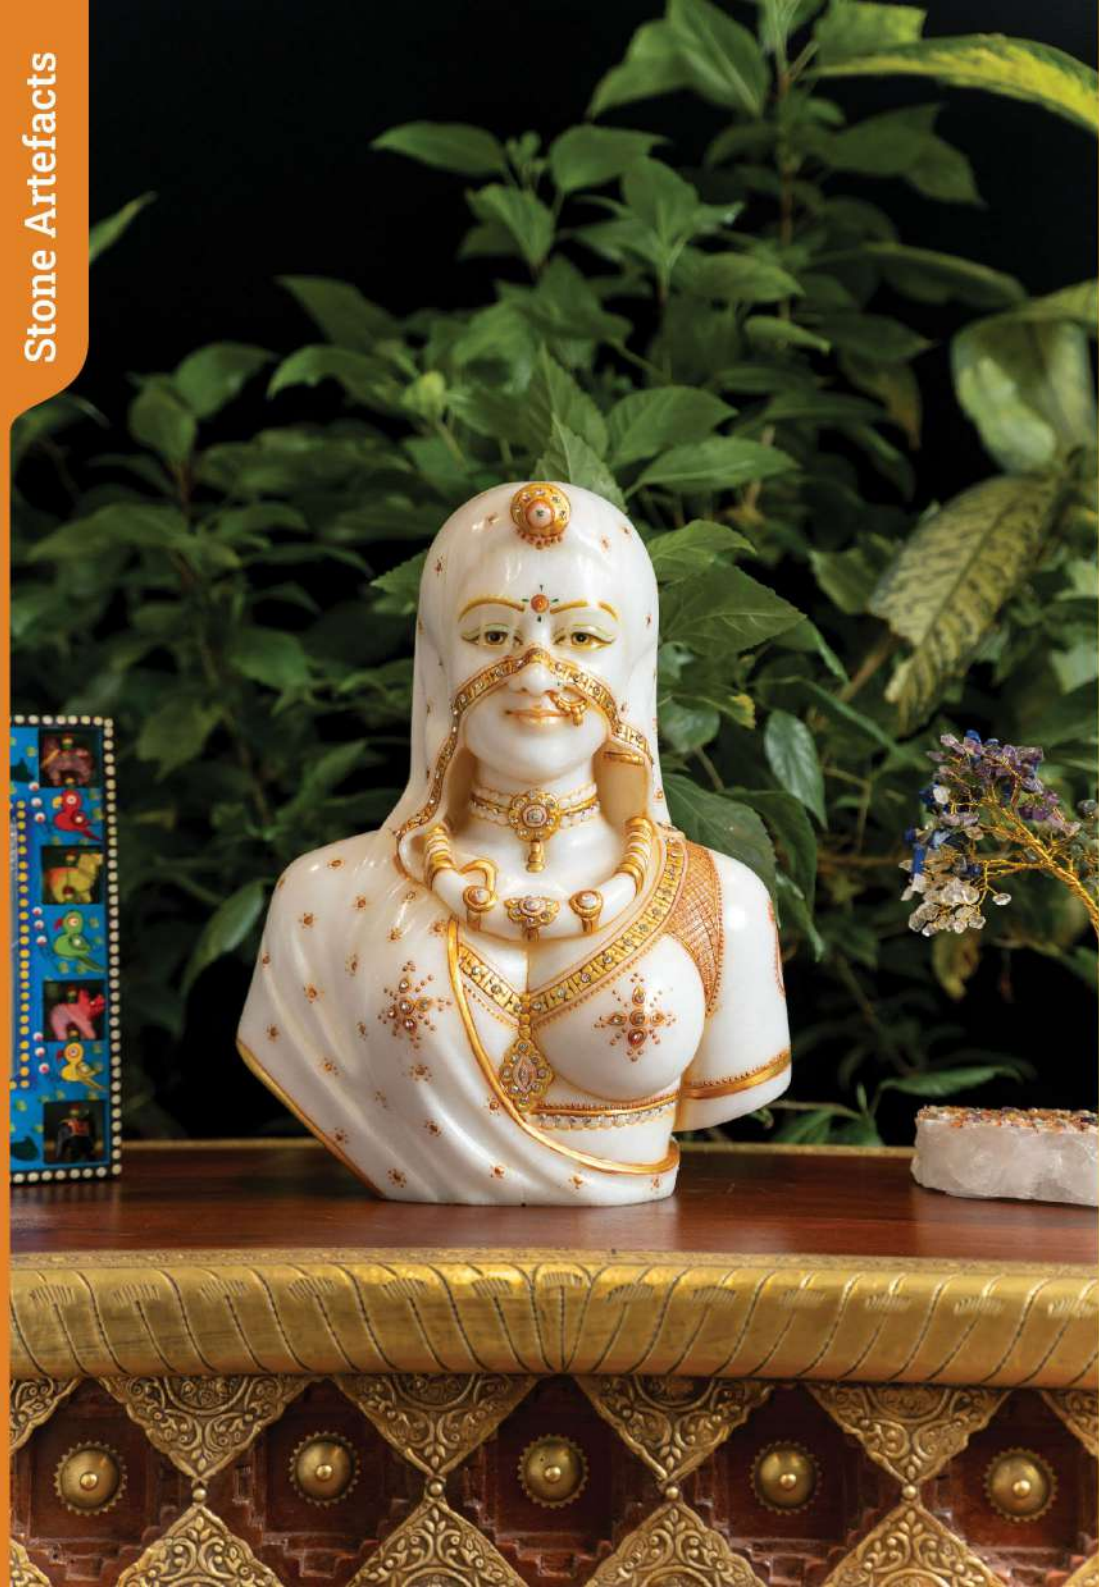

Buddha Tree Big 24in
MRP: 5,995/-

Buddha Blessing in
Black & Red Colour 10in
MRP: 1,400/-

Buddha Meditate Glossy
Black & Green Colour 11in
MRP: 1,250/-

Buddha Meditating Black
& Gold Colour 6in
MRP: 995/-