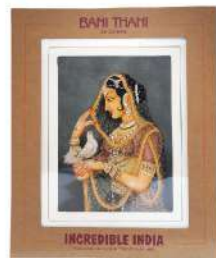

Ganesh, Laxmi, Saraswati
Temple Frame 7.5x7.5in
MRP: 2,800/-

Dokra Warli Painting Frame 3x5in
MRP: 1,000/-

Dokra Warli Painting Frame 4x4in
MRP: 950/-

Dokra Warli Painting Frame 5x8 in
MRP: 1,595/-

Peacock Dancing Frame
6.5X6.5in
MRP: 1,995/-

Silk Elephant Painting
MRP: 200/-

Madhubani Art Mount
MRP: 600/-

Madhubani Art Mount
MRP: 600/-

Bani Thani Mount
MRP: 600/-

Chess Brocade Frame 10x26in
MRP: 6,200/-

Namaste Wall Hanging
MRP: 750/-

Thai Doll Frame (Assorted)
21x29x7in
MRP: 1,185/-