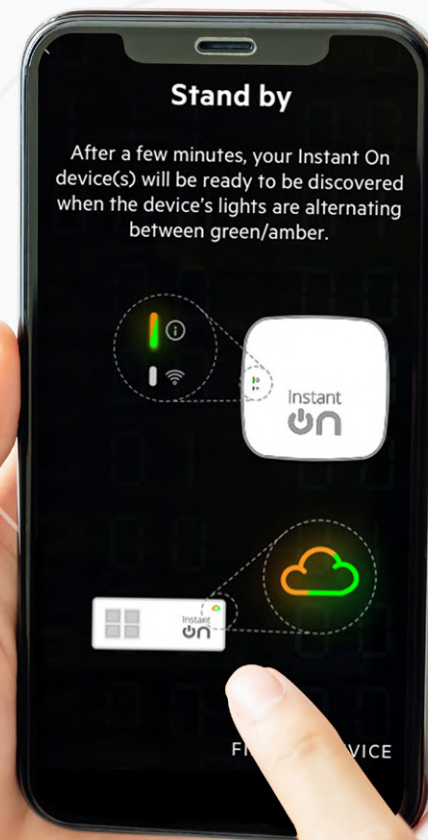

SEE THE BIG PICTURE FROM THE PALM OF YOUR HAND

Meet the mobile app

Network setup, management, and monitoring has never been so easy. With Aruba Instant On, all it takes is an iOS- or Android-enabled smart device and you're ready to go. Just imagine: complete control of your network from the palm of your hand.