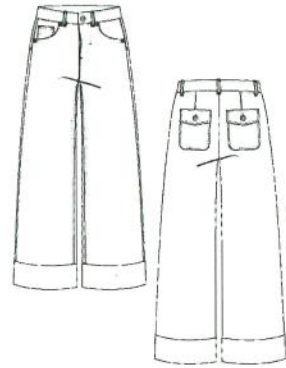

Velina
Style 95355
Price 92279096,94
097309
LH/FW/SL 29,5/62/70