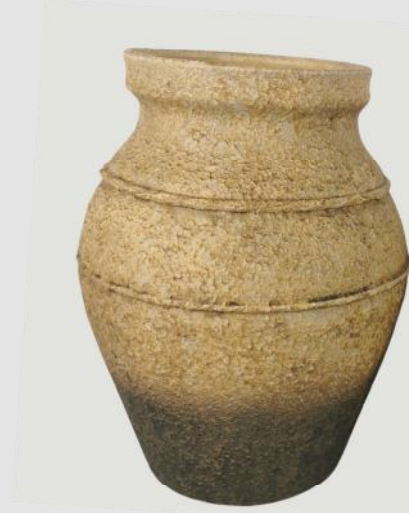

CN62377
13" x 10"