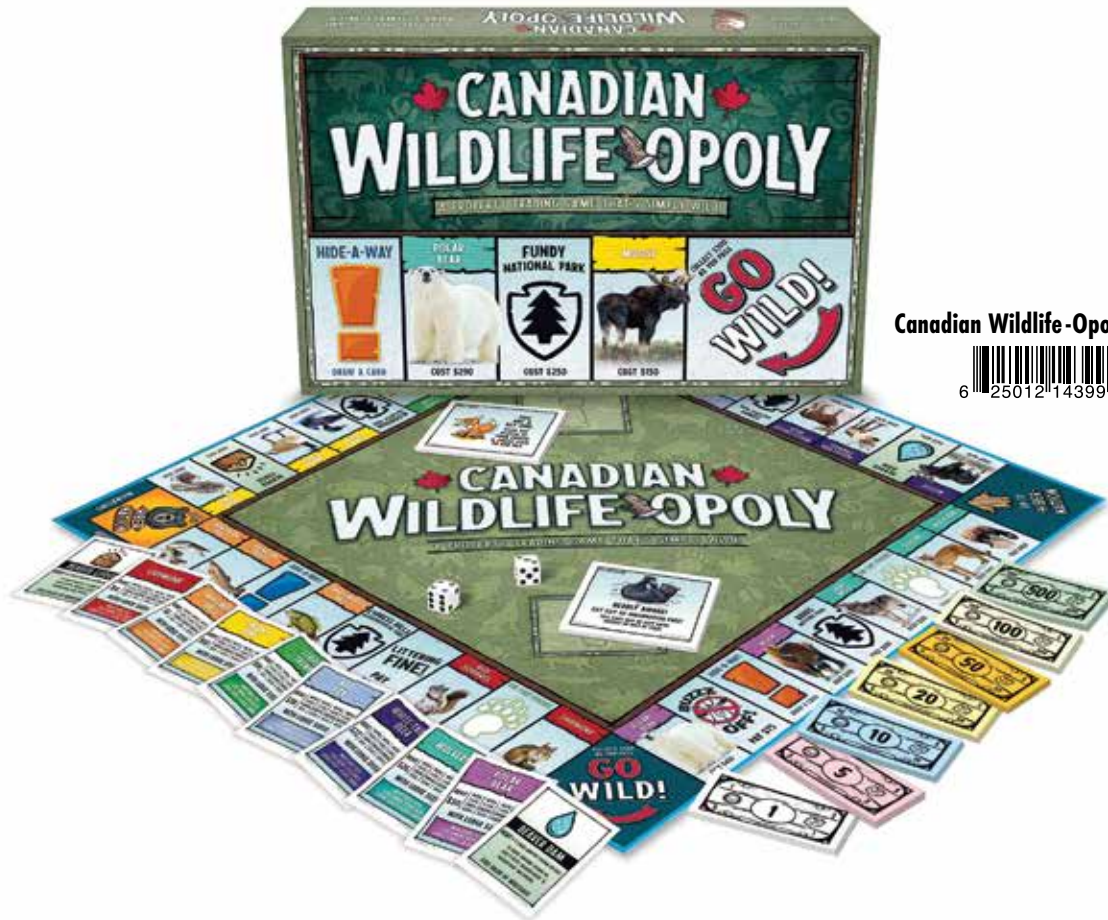

Specialty Opolo Games