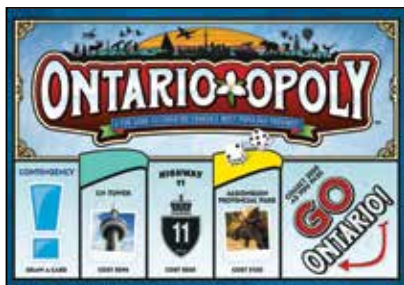

Territories

Yukon-Opolo L-14398

Northwest Territories-Opolo L-14396

Nunavut-Opolo (English/Inuktitut) L-14397

All Province & Territory-Opolos are: Case Pack: 6 | Ages: 8+ | 2-6 players