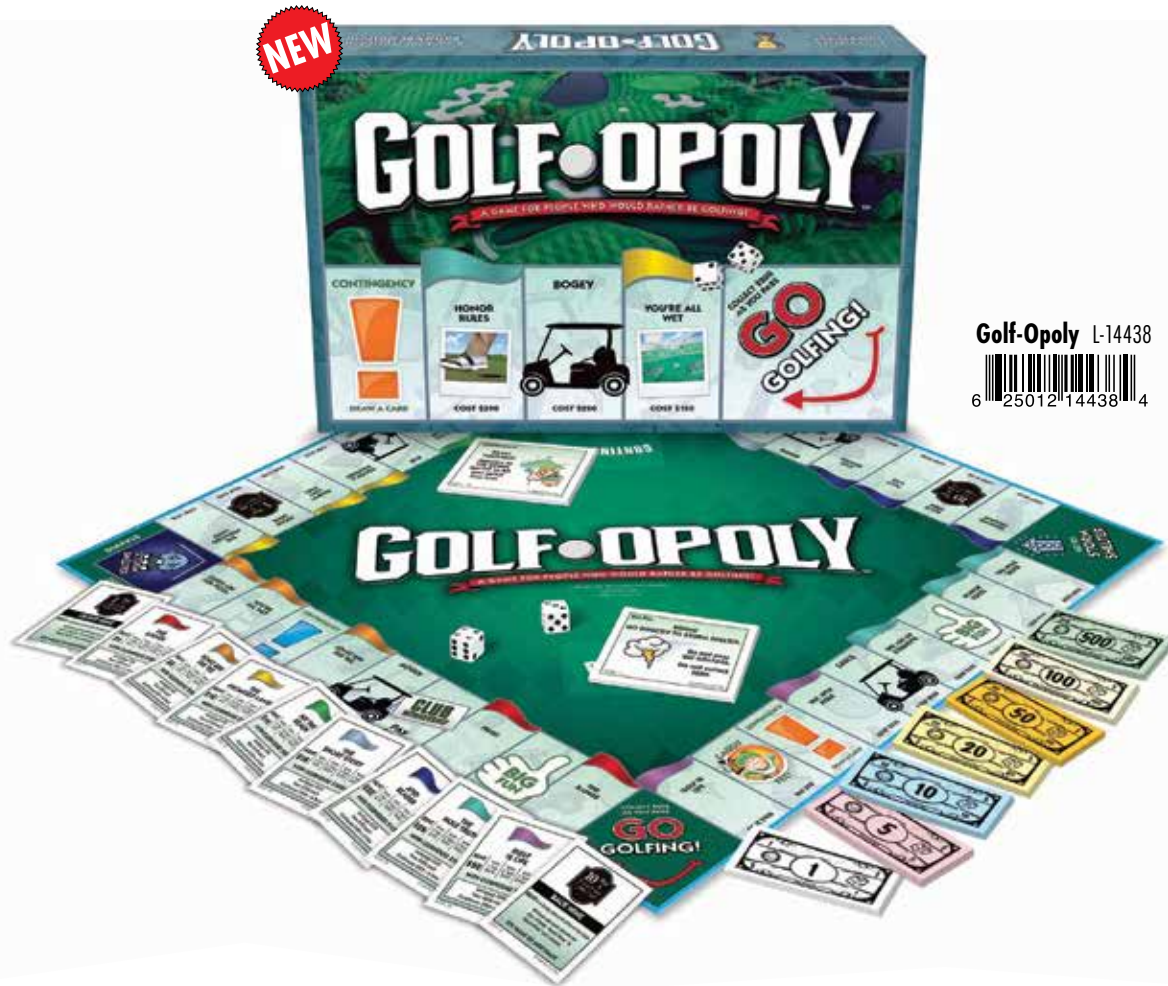

**Boooo-Opolo** L-5059

All Specialty-Opolos are: Case Pack: 6 | Ages: 8+ | 2-6 players

Cat-Opolo (New Design) L-14429

Horse-Opolo L-5045

All Specialty-Opolos are: Case Pack: 6 | Ages: 8+ | 2-6 players

**Golf-Opolo** L-14438

6 25012 14438 4

**Bird-Opolo** L-14425

6 25012 14425 4

**Penguin-Opolo** L-6118