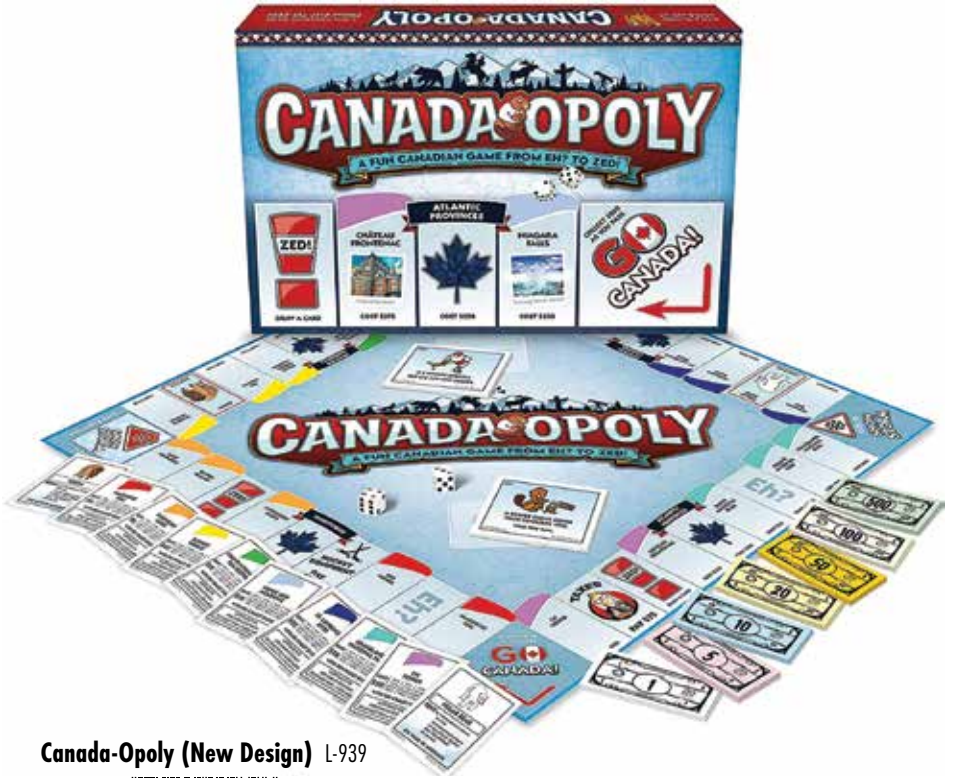

All Province & Territory-Opolos are: Case Pack: 6 | Ages: 8+ | 2-6 players

**America-Opoly** L-5113

**Canada-Opoly (New Design)** L-939

**Mexico-Opoly (Spanish Only)** L-1312

**Puerto Rico-Opoly (Spanish/English)** L-1412