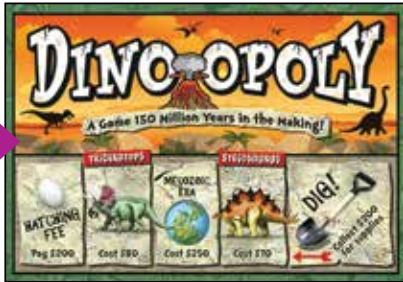

Specialty Opoly Games

NEW DESIGN

NEW

NEW DESIGN

NEW DESIGN

NEW DESIGN

All Specialty-Opolies are: Case Pack: 6 | Ages: 8+ | 2-6 players