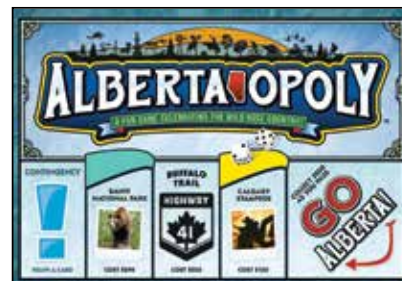

Territories

Yukon-Opolo L-14398

Northwest Territories-Opolo L-14396

Nunavut-Opolo (English/Inuktitut) L-14397

All Province & Territory-Opolos are: Case Pack: 6 | Ages: 8+ | 2-6 players