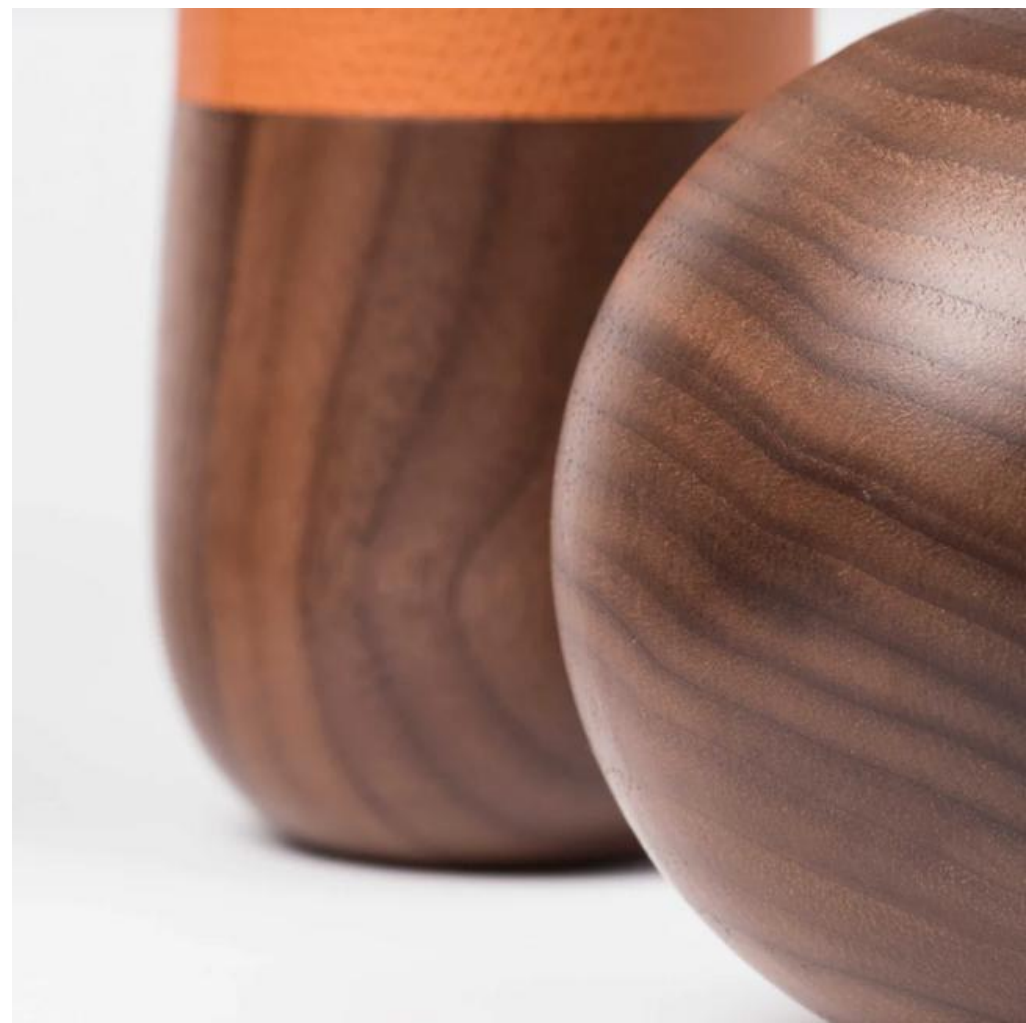

Luxury Games Catalogue