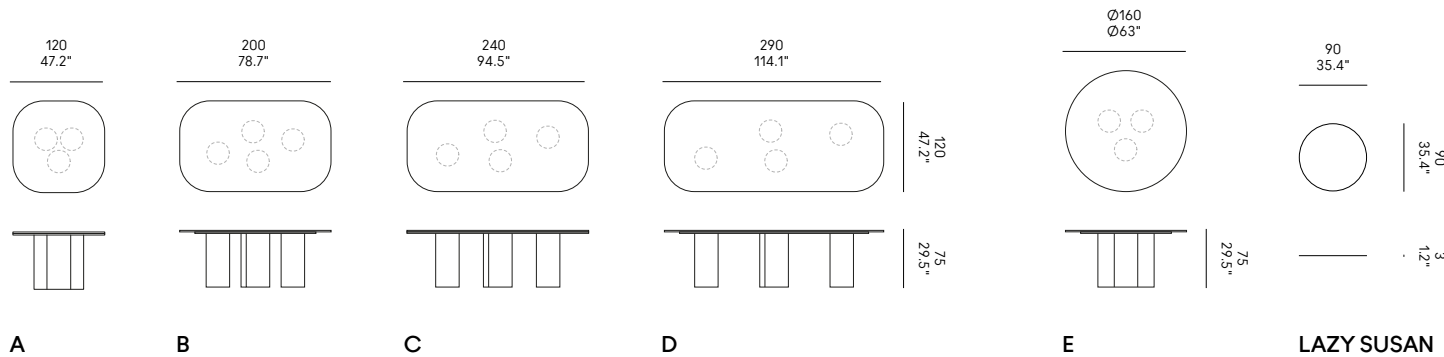

VIEW FINISHES

WATCH THE VIDEO REEL

CAD MODELS

ASSEMBLY AND WARRANTY

Back Office Commerciale / Sales Back Office			
Italia	0434 1979 102	ordini@horm.it	https://wa.me/3904341979102
World	+39 0434 1979 101	orders@horm.it	https://wa.me/3904341979101

IT – Base in MDF curvato e impiallacciato in noce canaletto pressato in stampo. Top in marmo, spessore 2 cm.

EN – Base made of curved MDF and veneered with Canaletto walnut pressed by mold. Marble top, 2 cm thick.

FR – Base en MDF cintrée et plaquée en noyer Canaletto moulé. Top en marbre, épaisseur 2 cm.

DE – Sockel aus gebogenem MDF mit in Form gepresstem Canaletto-Nussbaumfurnier Marmorplatte, Stärke 2 cm.

ES – Base made of curved MDF and veneered in moulded Canaletto walnut. Marble top espesor 2 cm.

Lazy Susan in Fenix nero.

Lazy Susan in black Fenix.

Lazy Susan en Fenix noir.

Lazy Susan in schwarzem Fenix.

Lazy Susan en Fenix negro.