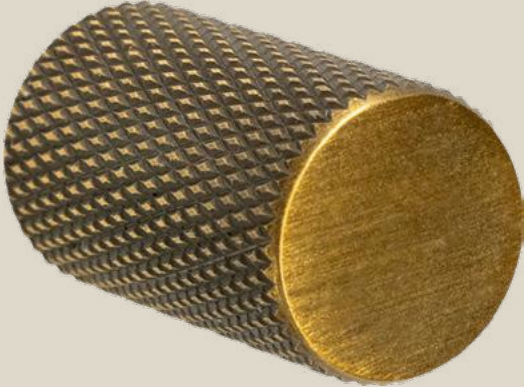

# KNURLED

## CABINET KNOB

**Overview:**

Discover the bespoke finishing touch for your cabinetry with our 14mm Knurled Knob. This knob showcases minimalist design and warmth.

**Base Material:**

Solid Brass

**Dimensions:**

Depth: 25mm / Ø: 14mm

**Finish:**

**SKU:** CHBK5W, CHBK5, CHBK205, CHBK19

---