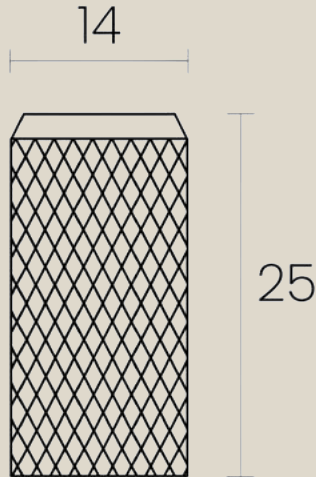

Depth: 25mm / Ø: 14mm

**Finish:**

**SKU:** CHBK5W, CHBK5, CHBK205, CHBK19

---

### DIMENSIONS

---