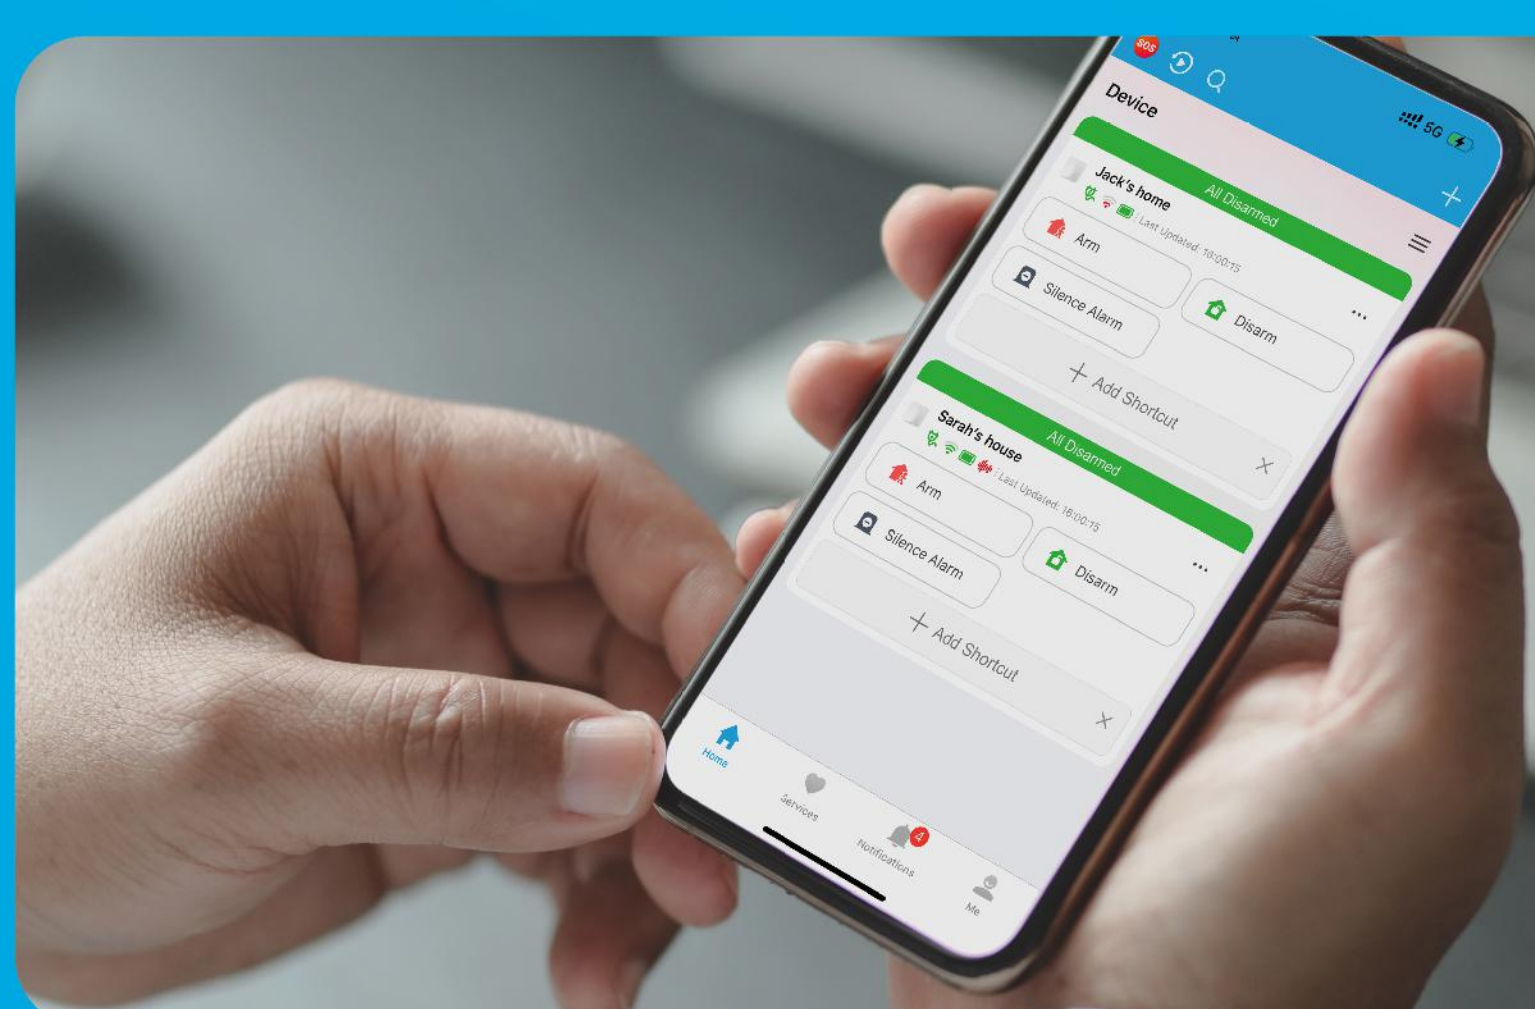

# HiLook Wireless Alarm Kits

 **Long transmission distance**  
Up to 2,000 m

 **Hassle-free installation**  
With intuitive wizard

 **Long standby time**  
Up to 12 hours

 **Remote control**  
Via Hik-Connect & HiLook App

 **Hik-Connect**  
Unified Security, From Residence to Business

 **HiLook**  
Front Yard Motion Detection Alarm