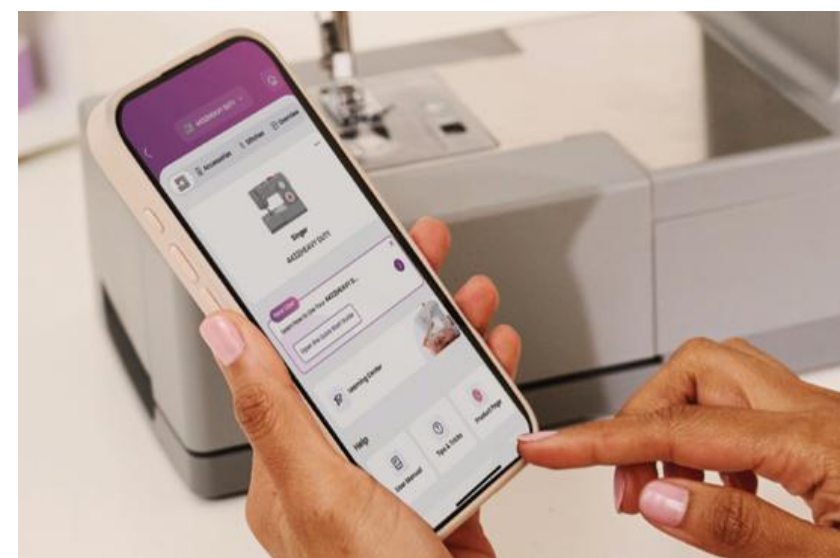

Learn

Sharpen your skills with an abundance of easy-to-follow tutorials, how-to videos, FAQs, and more. The CREATIVATE app even includes machine-specific support like step-by-step guidance and a stitch database.