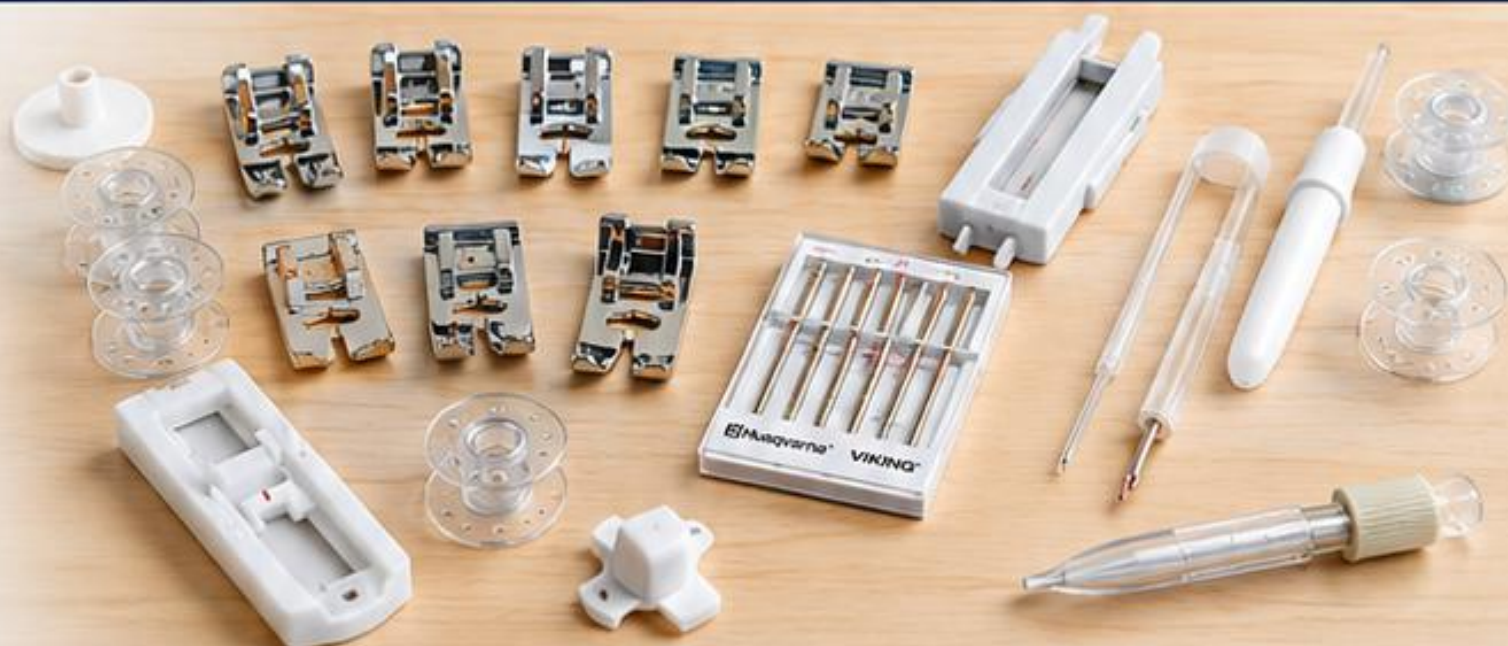

BUILT-IN NEEDLE THREADER

Effortless threading of the needle for a faster start.

Includes
16

COMPLIMENTARY ACCESSORIES!