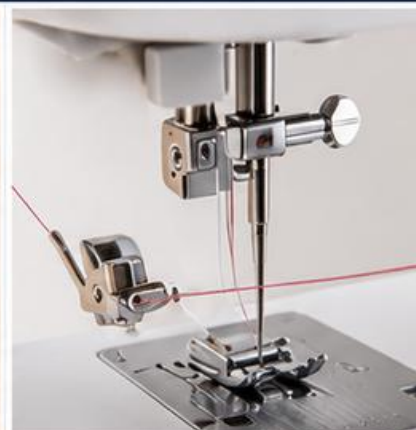

A versatile array of stitches that's perfect for basic utility stitching and offers decorative options to take your sewing to the next level.

TOP DROP-IN BOBBIN

Easily insert and monitor your thread supply.

AUTOMATIC 1-STEP BUTTONHOLE

Sew a buttonhole in one quick and easy step.

8 FEET INCLUDED

Expand your machine's capability for various techniques.

BUILT-IN NEEDLE THREADER

Effortless threading of the needle for a faster start.