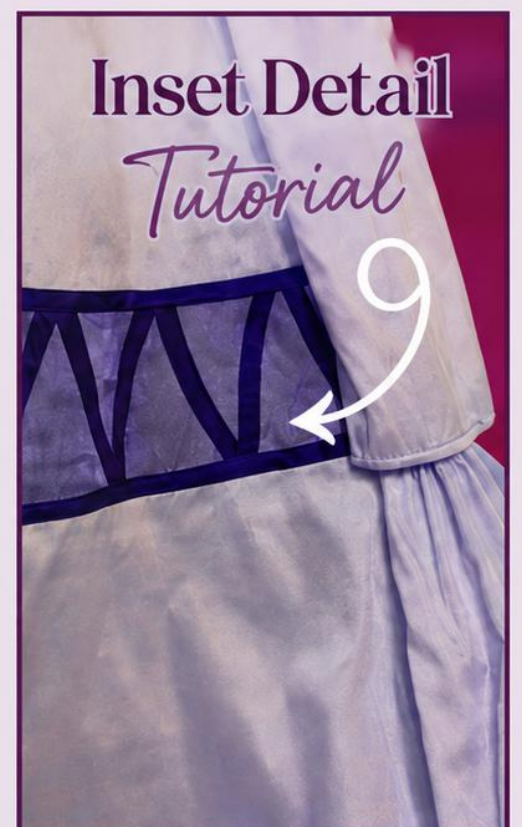

Feeling Inspired?

Try this insertion technique on a blouse or other garments! Share your creation on your socials and tag us! We would love to see your unique projects!

Watch Tutorial Now on Instagram!