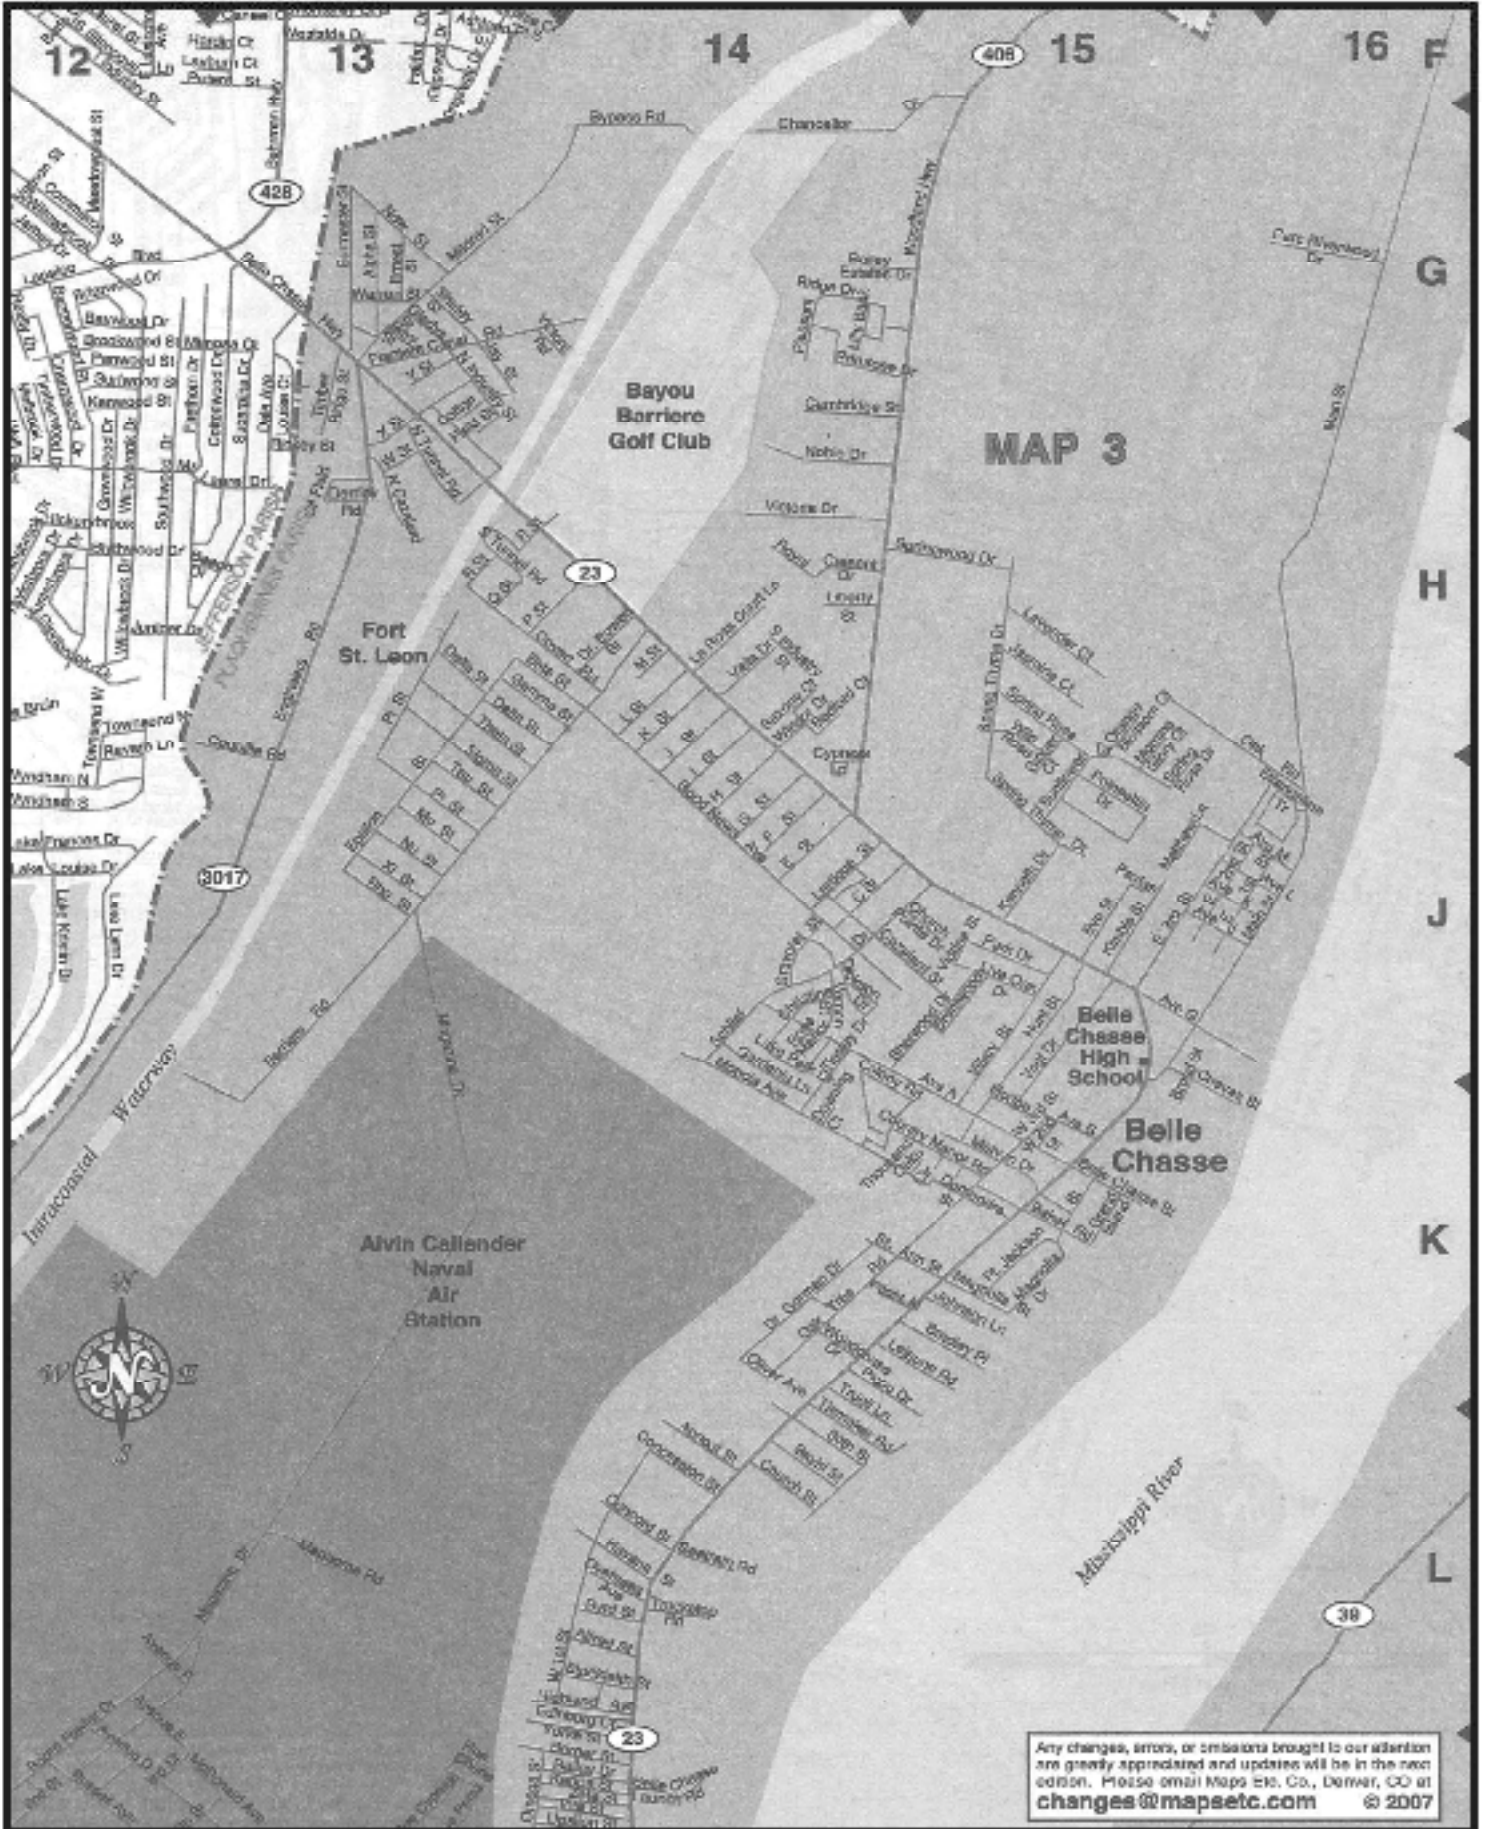

BELLE CHASSE

Promote your business in the 2025 St. Tammany Parish Community Guide. Call Pioneer Promotions at (985) 502-5725