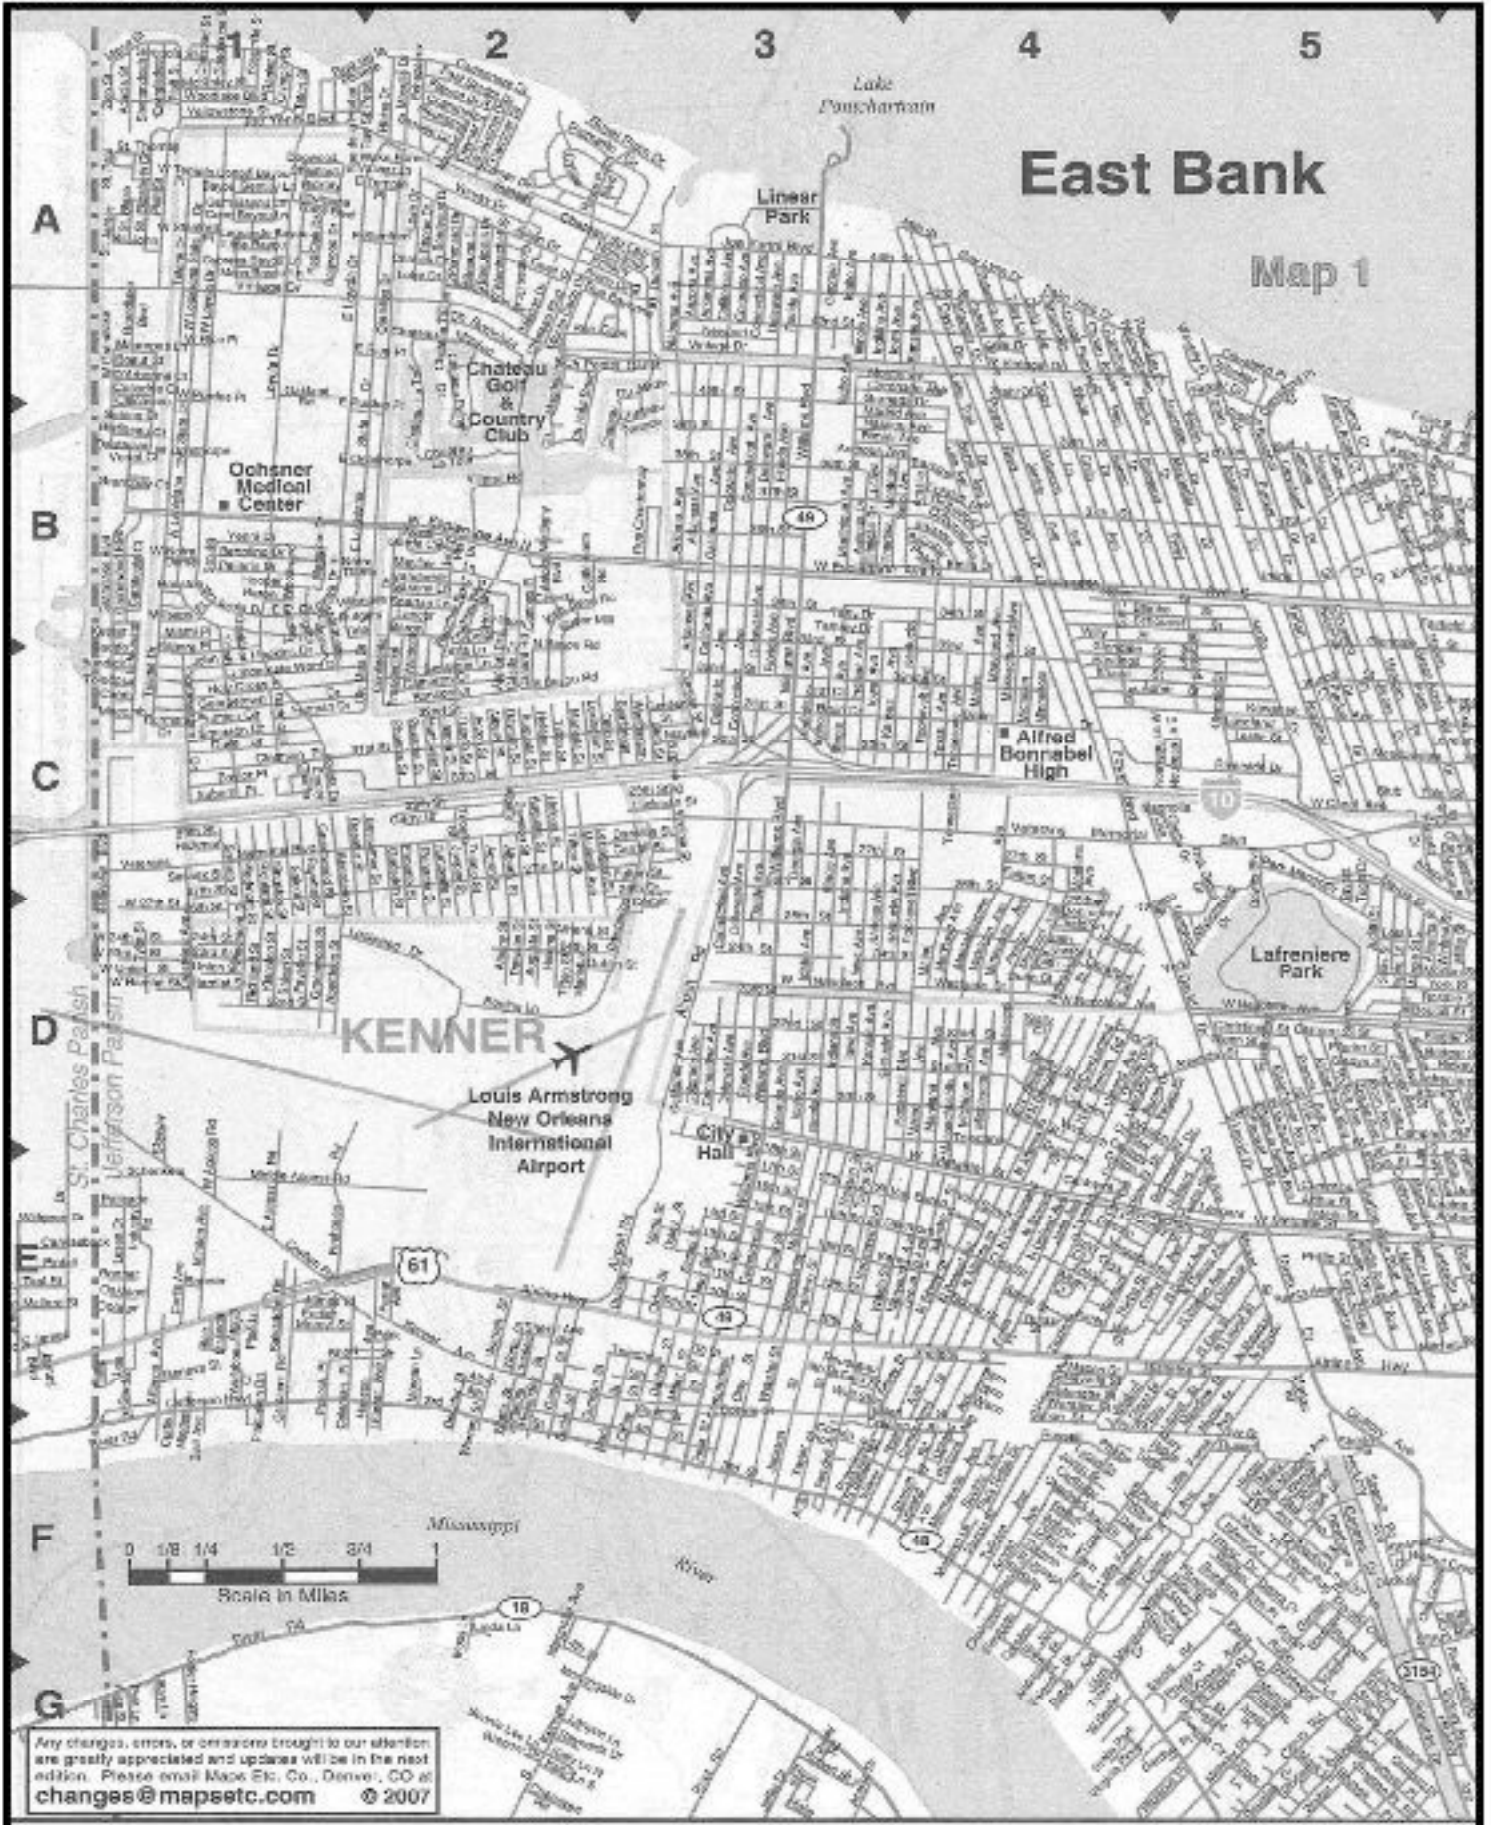

KENNER

Promote your business in the 2025 St. Tammany Parish Community Guide. Call Pioneer Promotions at (985) 502-5725