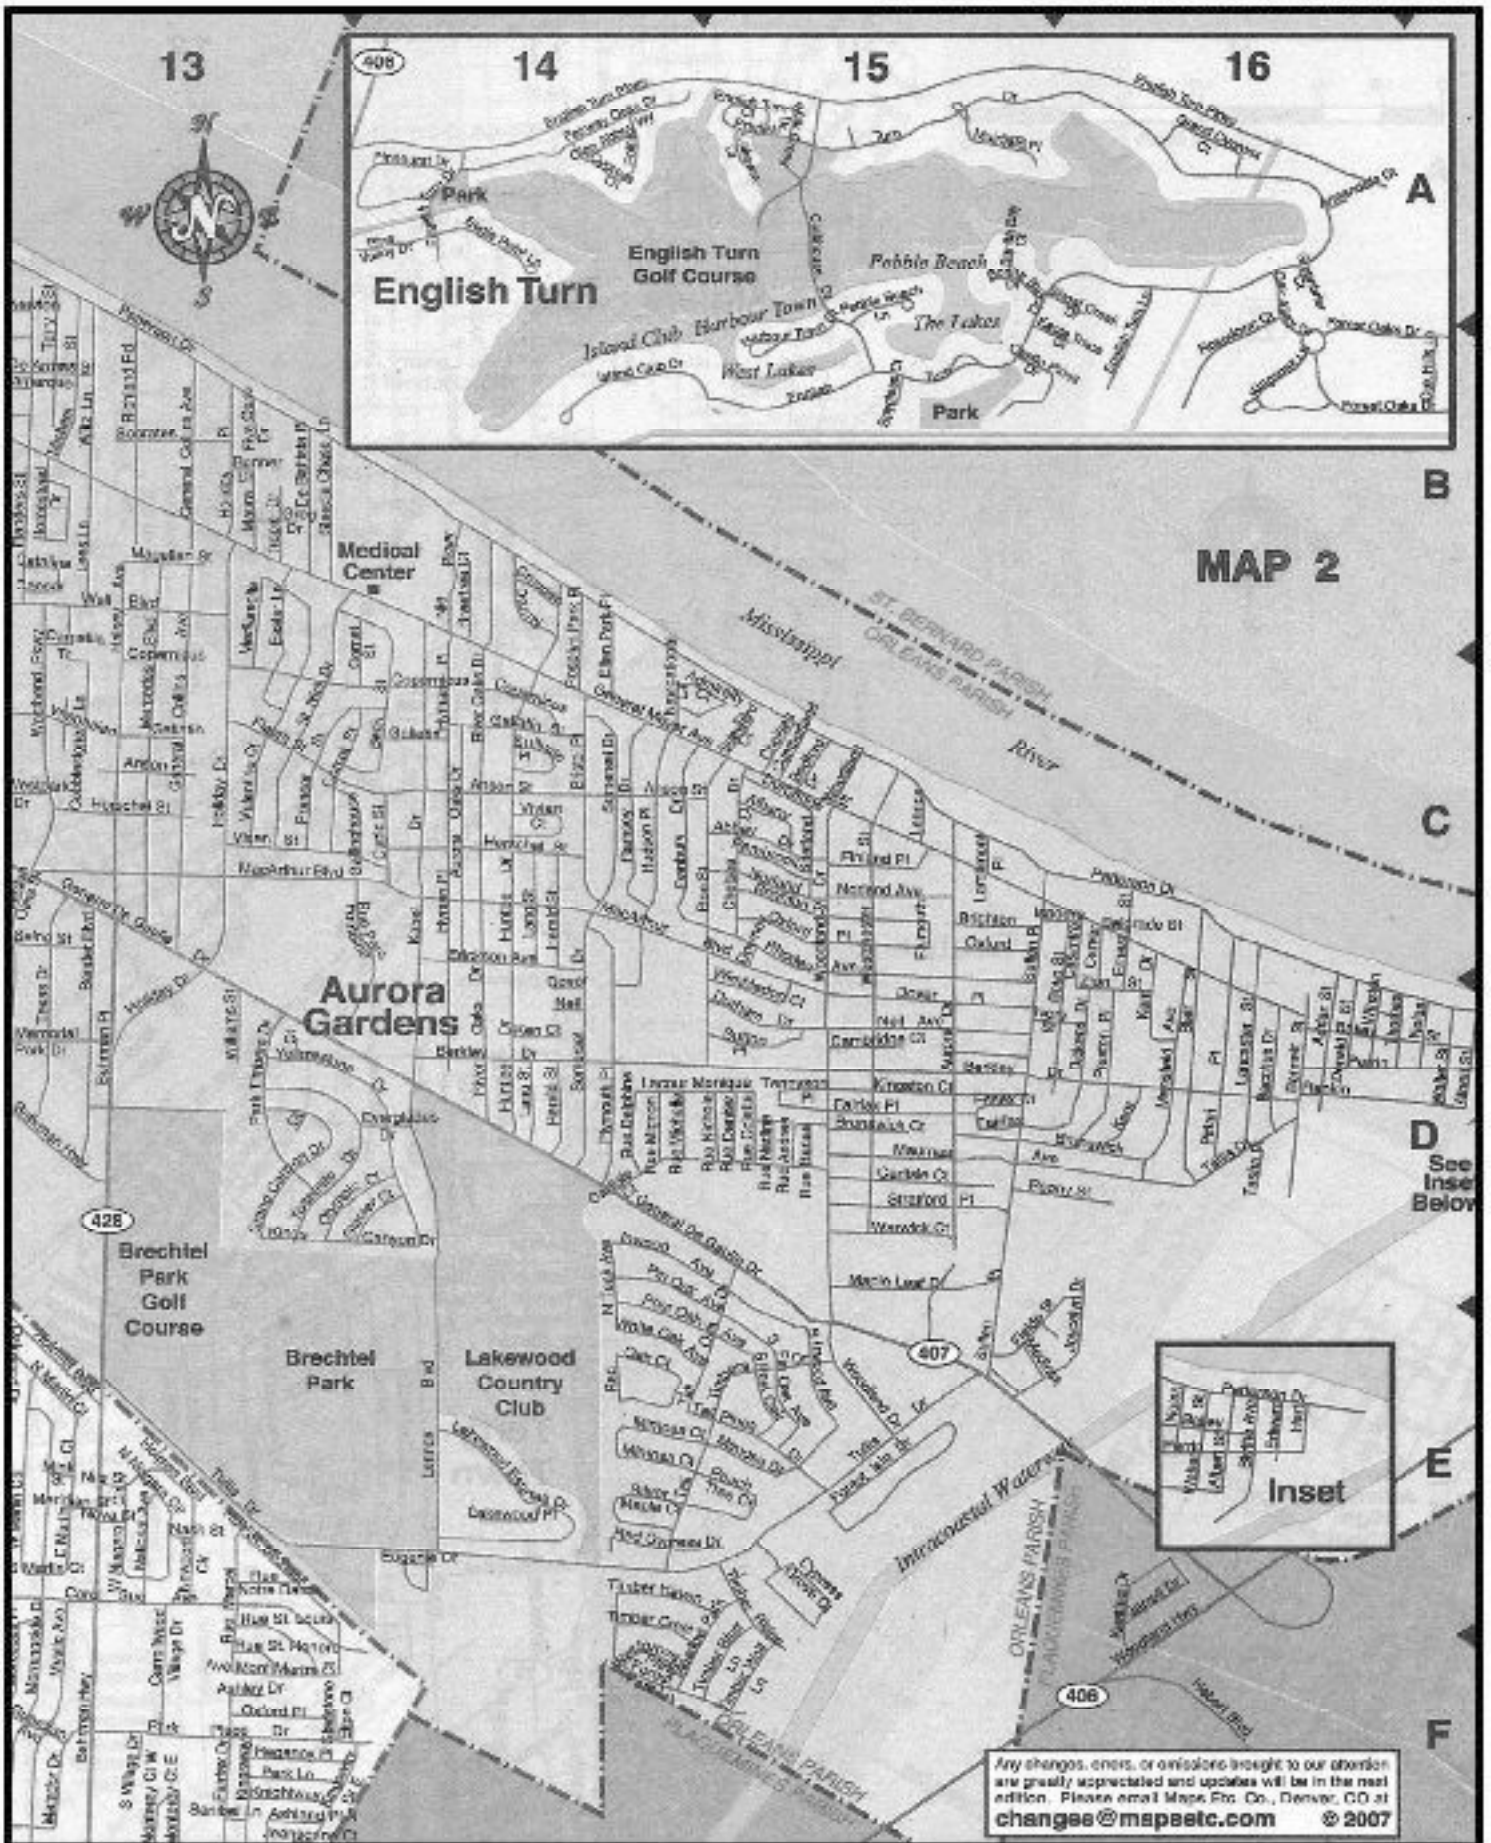

ALGIERS/ENGLISH TURN

Promote your business in the 2025 St. Tammany Parish Community Guide. Call Pioneer Promotions at (985) 502-5725