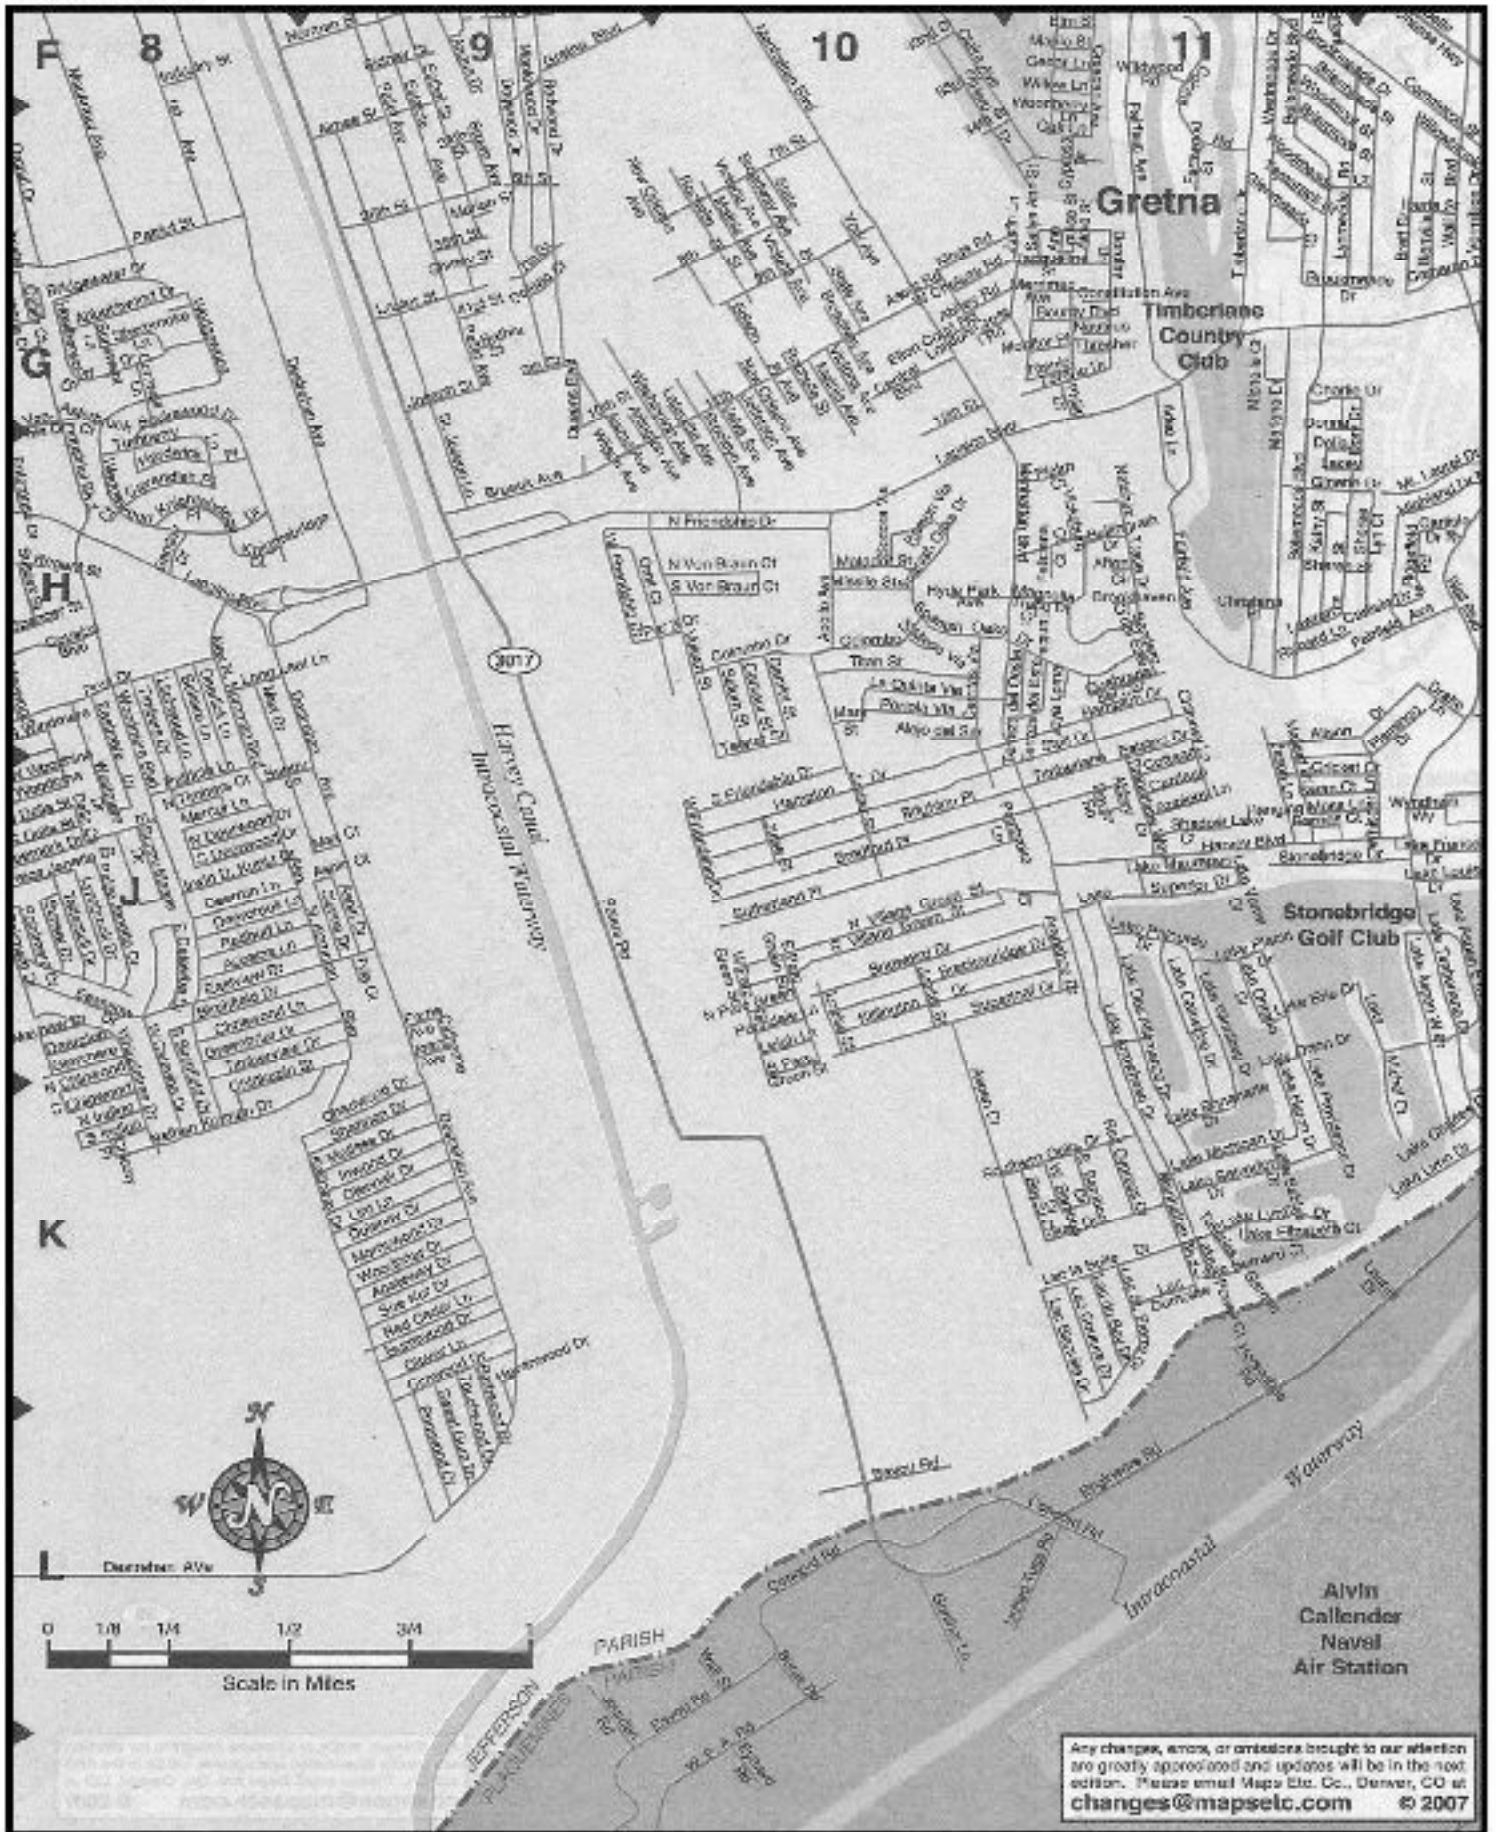

HARVEY

Promote your business in the 2025 St. Tammany Parish Community Guide. Call Pioneer Promotions at (985) 502-5725