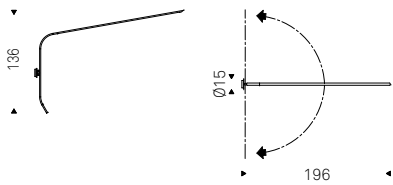

Lampada orientabile da parete con struttura in acciaio verniciato gofrato titanio o nero. Illuminazione a led.

Adjustable wall lamp in titanium or black embossed lacquered steel frame. Led lights.

◀ FISHERMAN lamps in titanium -
TRESOR shelves with black frame
and mirror in bronze mirrored glass
- DUMBO A stools in soft leather
948 lino and burned oak frame
▶ FISHERMAN lamps in black