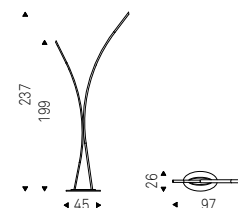

Piantana con struttura in acciaio verniciato gofrato graphite e acciaio ramato o cromo nero. Illuminazione a led.

Floor lamp with frame in graphite embossed lacquered steel and copper steel or black chrome. Led light.

TWIN floor lamp with graphite/
black chrome frame -
ABSOLUT sideboard - RADJA
rug - FLAMINGO chair