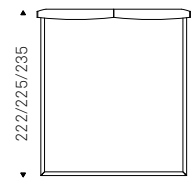

Adam

Gino Carollo | 2014

Letto interamente rivestito in tessuto, synthetic nubuck, micro nubuck, ecopelle o pelle nei colori come da campionario. Profilo testiera in tinta o in pelle rosso corsa. Piedi in noce Canaletto o rovere bruciato. Rete inclusa.

Upholstered bed covered in fabric, synthetic nubuck, micro nubuck, synthetic leather or soft leather as per sample card. Headboard profiles in matching colour or in red soft leather. Canaletto walnut or burned oak feet. Slats included.

◀ ADAM bed in soft leather 953 ardesia and headboard profiles in soft leather 989 rosso corsa
▶ ADAM bed in soft leather 948 lino and headboard profiles in matching colour