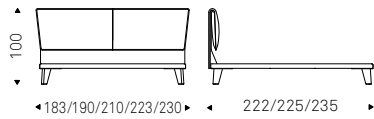

Adam

Gino Carollo | 2014

Letto interamente rivestito in tessuto, synthetic nubuck, micro nubuck, ecopelle o pelle nei colori come da campionario. Profilo testiera in tinta o in pelle rosso corsa. Piedi in noce Canaletto o rovere bruciato. Rete inclusa.

Upholstered bed covered in fabric, synthetic nubuck, micro nubuck, synthetic leather or soft leather as per sample card. Headboard profiles in matching colour or in red soft leather. Canaletto walnut or burned oak feet. Slats included.

◀ ADAM bed in soft leather 953 ardesia and headboard profiles in soft leather 989 rosso corsa
▶ ADAM bed in soft leather 948 lino and headboard profiles in matching colour