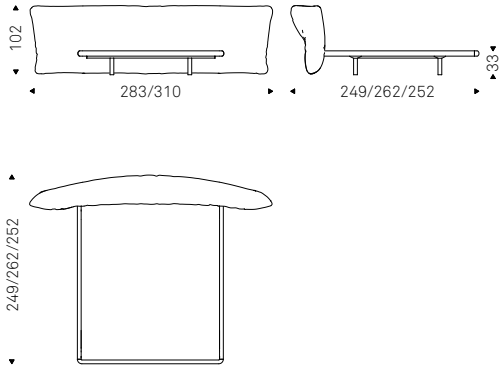

Marlon

Archirivolto | 2019

Letto con struttura in legno noce Canaletto o frassino tinto rovere bruciato. Testiera rivestita in tessuto, synthetic nubuck, micro nubuck, ecopelle o pelle nei colori come da campionario. Rete inclusa.

Bed with Canaletto walnut or burned oak stained ashwood frame. Headboard covered in fabric, synthetic nubuck, micro nubuck, synthetic leather or soft leather as per sample card. Slats included.

MARLON bed in fabric B236 and Canaletto walnut structure - BILLY coffee table with black base and bronze mirrored glass top - SUNSET A table lamp