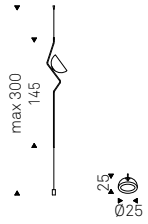

Tramonto

Oriano Favaretto | 2018

Lampada a soffitto con struttura in ottone e paralume in cristallo fumé. Lampadina non inclusa.

Ceiling lamp with brass frame and fumé glass. Bulb not included.