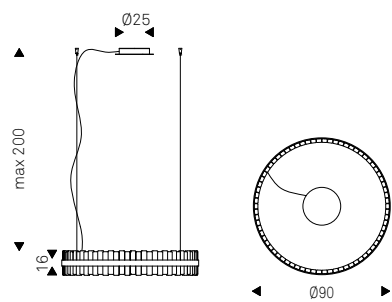

Phoenix

STC Studio | 2018

Lampada a soffitto con struttura in acciaio Nichel satinato ed elementi in vetro lavorati a mano. Illuminazione a led.

Ceiling lamp with satin Nickel steel frame and handmade glass elements. Led lights.

S1

S2

S3

S4