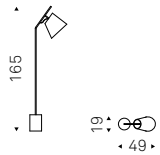

Karibù

Oriano Favaretto | 2015

Lampada da terra con struttura in acciaio verniciato nero opaco. Base in cemento verniciato in pasta nera e paralume in cotonette nero. Lampadina non inclusa.

Floor lamp with matt black painted steel frame. Base in black colored cement and lampshade in black cotonette. Bulb not included.

KARIBÙ floor lamp - GLISS side tables