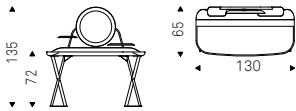

Cocoon Trousse Leather

Paolo Cattelan | 2020

Console da trucco con base in acciaio verniciato gofrato titanio, bronzo o nero. Piano in cuoio come da campionario con profilo inferiore arrotondato e verniciato Brushed Bronze o Brushed Grey e gola portaoggetti in metallo verniciato Brushed Bronze o Brushed Grey. Specchiera in acciaio verniciato gofrato titanio, bronzo, nero, Brushed Bronze o Brushed Grey con supporti laterali e ripiani in acciaio verniciato gofrato titanio, bronzo o nero. Illuminazione a led.

Dressing desk with base in titanium, bronze or black embossed lacquered steel. Top in leather as per sample card with Brushed Bronze or Brushed Grey lacquered and rounded lower profile and grooved tray in Brushed Bronze or Brushed Grey lacquered steel. Mirror with frame in titanium, bronze, black, Brushed bronze or Brushed Grey embossed lacquered steel with lateral supports and shelves in titanium, bronze or black embossed lacquered steel. LED light.