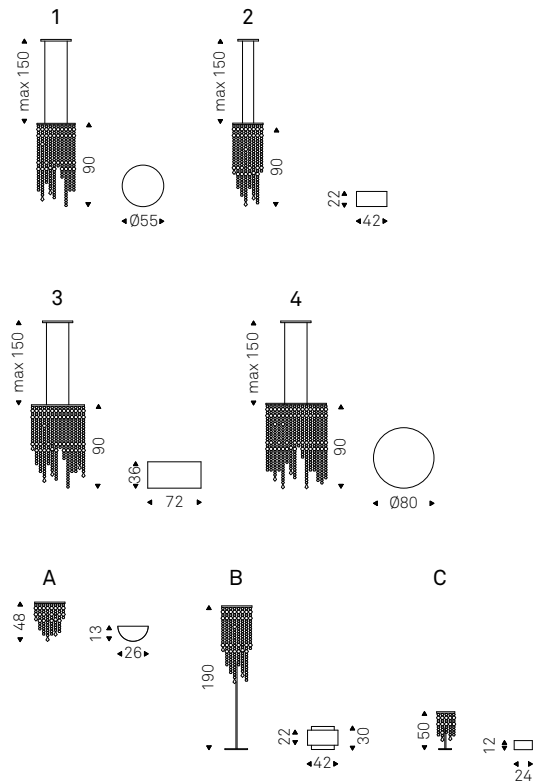

Venezia

Emanuele Zenere | 2007

Lampade da soffitto, parete (A), da terra (B) e da tavolo (C) con telaio in acciaio cromato; paralume composto da pendagliere in cristallo. Lampadine incluse.

Ceiling, wall (A), floor lamp (B) and table (C) with chromed steel frame; lampshade made of glass pendants.

Bulbs included.

VENEZIA 3 lamps - SPYDER WOOD S table with graphite base and Canaletto walnut top - TOSCA chairs in soft leather 942 fango and Canaletto walnut frame - WALLY bookcases in graphite - MAPOON rug