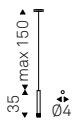

Stilo

Studio Kronos | 2016

Lampada a soffitto in acciaio verniciato bronzo satinato o cromo nero.

S2/6: attacco rotondo da 2 a 6 paralumi.

S7/12: attacco rotondo da 7 a 12 paralumi.

Lampadina inclusa.

Ceiling lamp with lampshade in satin bronze steel or black chrome steel.

S2/6: round ceiling plate for 2/6 lampshades.

S7/12: round ceiling plate for 7/12 lampshades.

Bulb included.