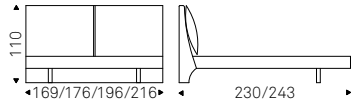

Lukas

Studio Kronos | 2009

Letto imbottito rivestito in tessuto, synthetic nubuck, micro nubuck, ecopelle o pelle come da campionario. Con piedi in acciaio cromato e testiera con cuscini. Rete inclusa.

Upholstered bed covered in fabric, synthetic nubuck, micro nubuck, synthetic leather or in soft leather as per sample card. With chromed steel feet. Headboard with cushions. Slats included.