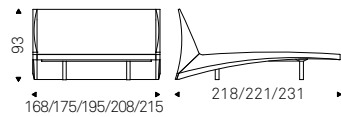

Dylan

Andrea Lucatello | 2007

Letto imbottito rivestito in tessuto, synthetic nubuck, micro nubuck, ecopelle o pelle come da campionario. Piedi in acciaio cromato. Rete inclusa.

Upholstered bed covered in fabric, synthetic nubuck, micro nubuck, synthetic leather or soft leather as per sample card. Chromed steel feet. Slats included.