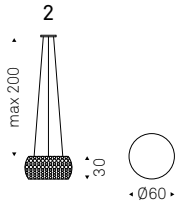

Kidal

G. Cattelan - E. Zenere | 2013

Lampada da soffitto con telaio in acciaio cromato e paralume composto da pendagliere in cristallo.
Lampadina inclusa.

Ceiling lamp with chromed steel frame and lampshade made of glass pendants.
Bulb included.