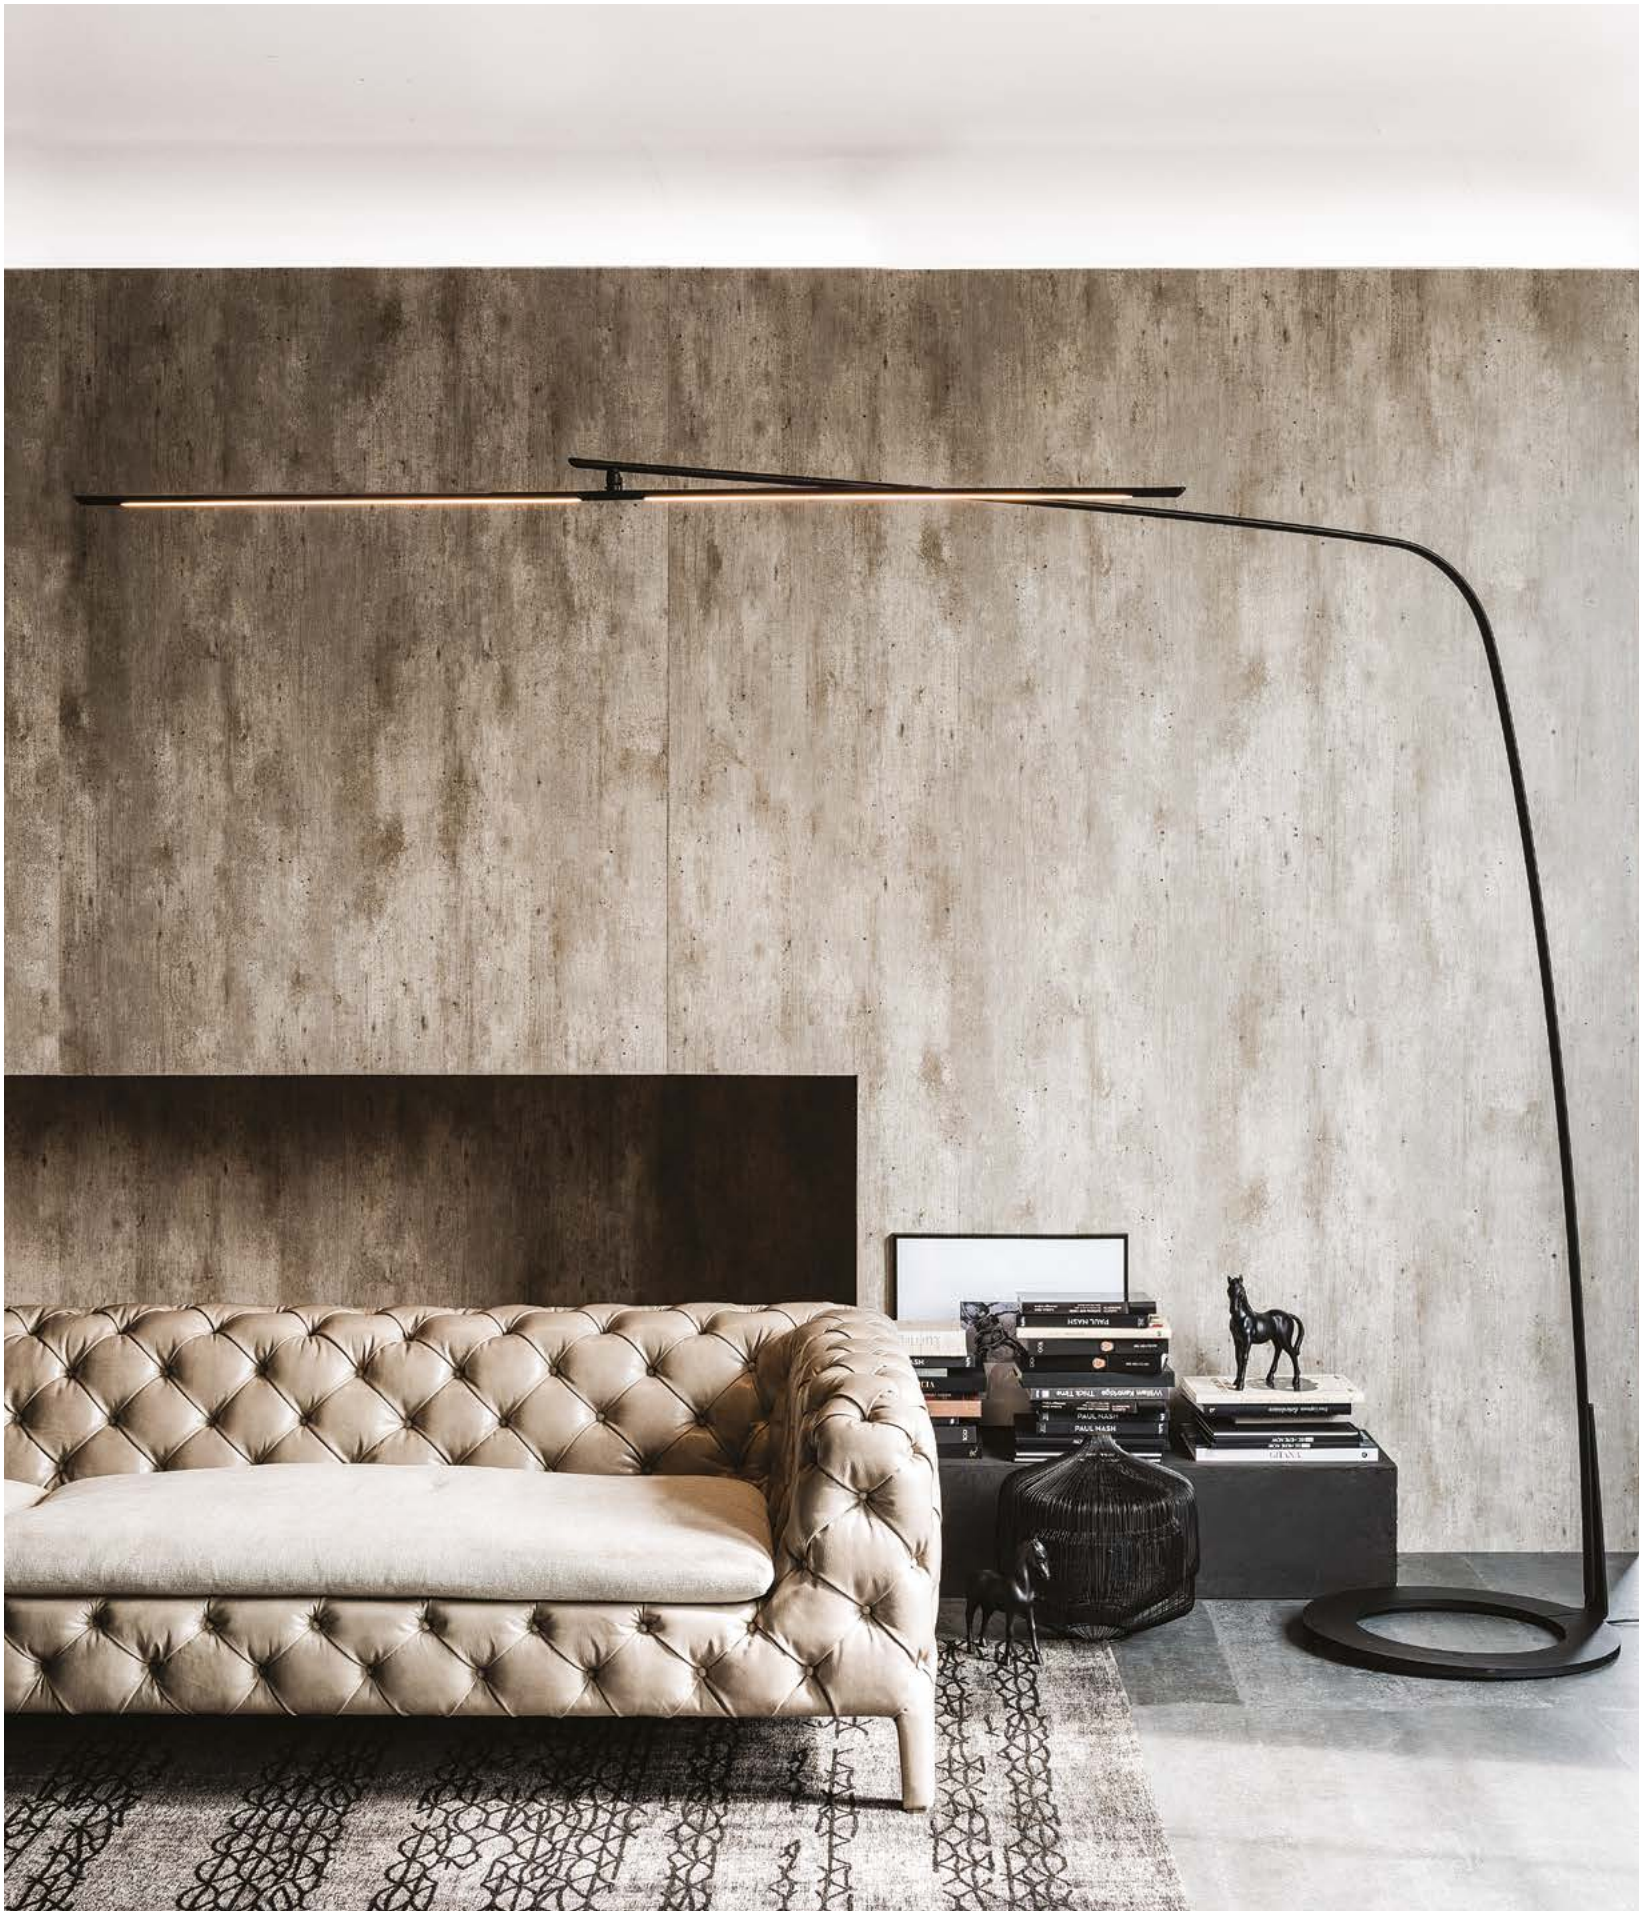

STEALTH floor lamp in black -
MUMBAI rug