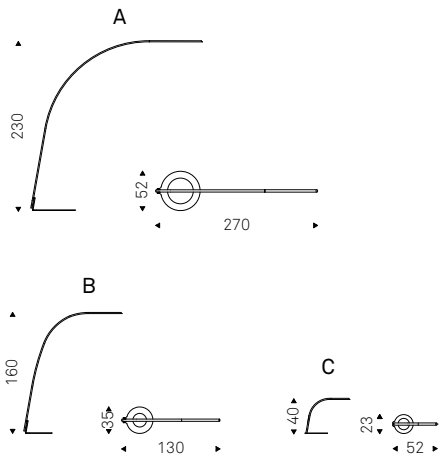

Lampo

Paolo Cattelan | 2016

Lampada da terra (A-B) e da tavolo (C) con struttura in acciaio verniciato gofrato titanio, graphite o nero. Illuminazione a led, led inclusi.

Floor (A-B) and table lamp (C) in titanium, graphite or black embossed lacquered steel frame. Led lights included.

- ◀ LAMPO B floor lamp in black - EUROPA KERAMIK sideboard with black structure and doors/top insert in alabastro ceramic - REGAL mirror in mirrored glass
- LAMPO A floor lamp in black - KITANO side tables - HAWAII B mirror in fumé mirrored glass