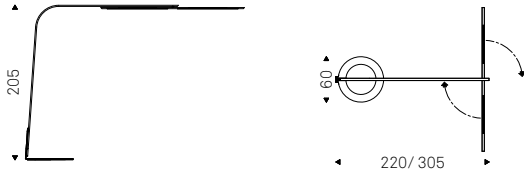

Stealth

Brogliato Traverso | 2017

Lampada da terra con struttura in acciaio verniciato gofrato titanio, graphite o nero. Paralume girevole. Illuminazione a led, led inclusi.

Floor lamp in titanium, graphite or black embossed lacquered steel. Swiveling lampshade. Led lights included.