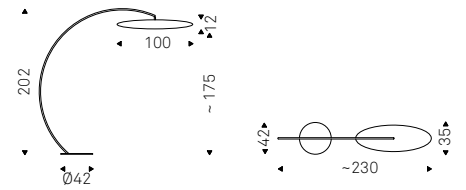

Astra Arc

Piero De Longhi | 2011

Lampada da terra con paralume in polietilene bianco. Base e stelo in acciaio cromato. Lampadina non inclusa.

Floor lamp with white polyethylene lampshade. Base and stem in chromed steel. Bulb not included.