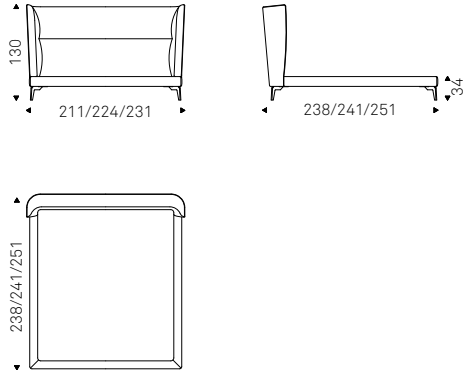

Ludovic

Manzoni & Tapinassi | 2017

Letto imbottito rivestito in ecopelle, tessuto, synthetic nubuck, micro nubuck o pelle come da campionario. Piedi in acciaio verniciato goffrato bronzo o graphite.

Optional: retro testiera rivestita in pelle. Rete inclusa.

Upholstered bed covered in synthetic leather, fabric, synthetic nubuck, micro nubuck or soft leather as per sample card. With bronze or graphite embossed lacquered steel feet.

Optional: back headboard covered in soft leather. Slats included.

LUDOVIC bed in micro nubuck MN604 shadow and bronze steel feet - STING side tables with black base and calacatta ceramic top - ASIA lamp with grey-bronze lampshades