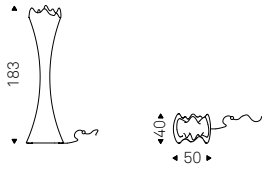

Sipario Light

Pierpaolo Zanchin | 2011

Lampada da terra appendiabiti in polietilene bianco. Lampadina inclusa. Lampadina non inclusa nella versione a 110V.

Floor lamp-coathanger in white polyethylene.
Bulb included. In 110V version bulb not included.