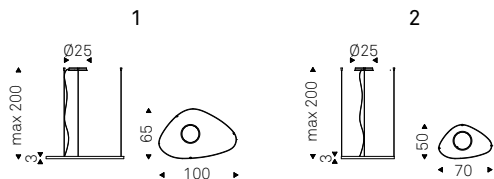

Magellano

Giorgio Cattelan | 2020

Lampada da soffitto con struttura in acciaio verniciato gofrato titanio. Attacco a soffitto in acciaio verniciato gofrato titanio e nero. Illuminazione a led.
Optional telecomando e dimmer.

Ceiling lamp in titanium embossed lacquered steel frame. Ceiling plate in titanium and black embossed lacquered steel. Led lights.
Optional: remote control and dimmer.

Socket 2/3

MAGELLANO 1-2 lamps -
TYRON WOOD Masterwood
table with titanium base and
Canaletto walnut top - ITALIA
A chairs in soft leather 973
nero