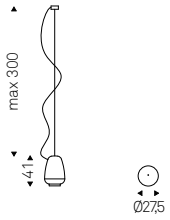

Asia

Oriano Favaretto | 2017

Lampada a soffitto con attacco in acciaio cromo nero e paralume in ceramica artistica dipinta a mano con smalti e metalli pregiati, disponibile nei colori blu cobalto, bicolore bianco-bronzo o bicolore grigio-bronzo. Lampadina non inclusa.

Ceiling lamp with black chrome steel ceiling plate. Lampshade in artistic ceramic hand-painted with precious metals and glazes in cobalt blue or bicolor white-bronze or grey-bronze. Bulb not included.

ASIA lamps with bicolored grey-bronze lampshade