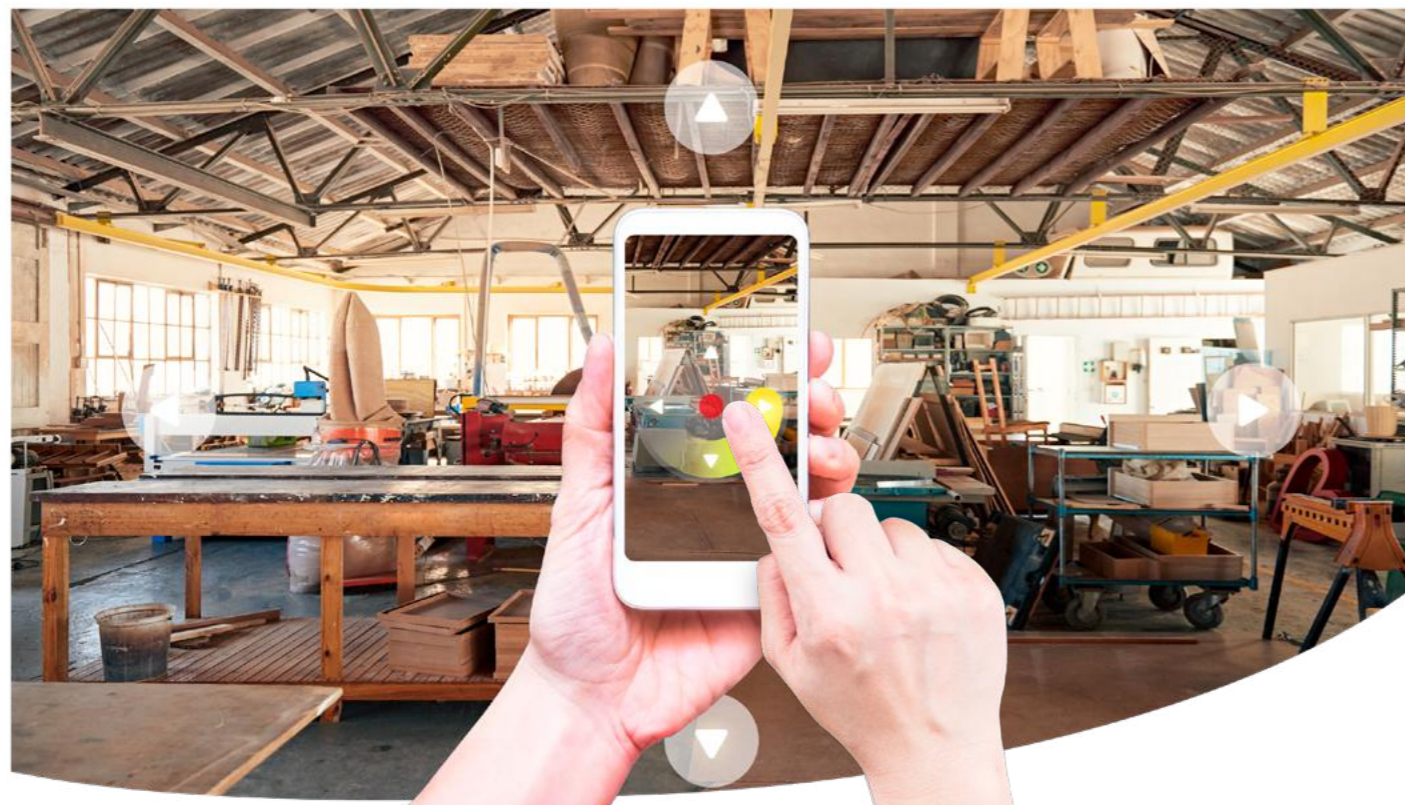

Hikvision PT Series Cameras

JUST A MATTER OF A TURN

Want to **simplify installation**?
Want to **cover more** with less?
Want to **change the view** with ease?
With Hikvision's New PT Cameras,
it's **just a matter of a TURN.**

HIKVISION
www.hikvision.com

What's PT ?

Hikvision's new PT Series Cameras Pan and Tilt as users direct on their Hik-Connect mobile app, enabling remote and easy adjustment of camera viewing angles whenever they want.