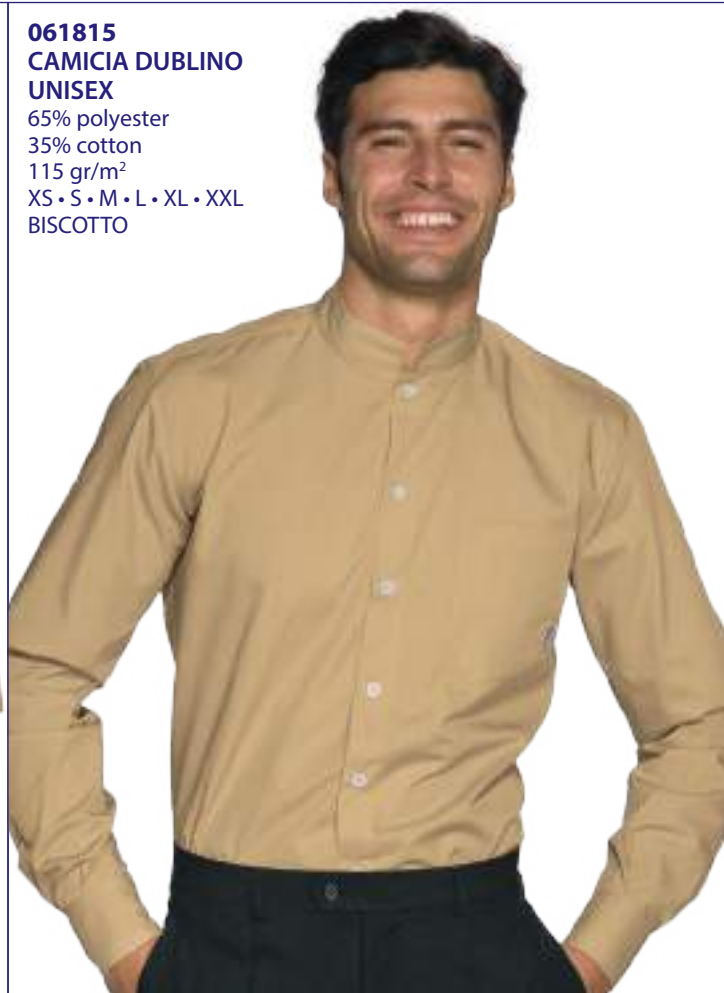

061815
CAMICIA DUBLINO
UNISEX
65% polyester
35% cotton
115 gr/m²
XS • S • M • L • XL • XXL
BISCOTTO