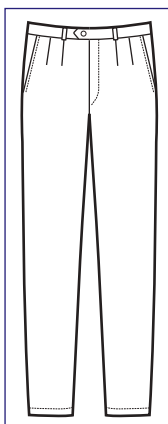

063402
PANTALONE 2 PINCES
STRETCH LANA
FODERATO
44% wool
54% polyester
2% spandex
180 gr/m²
42 • 44 • 46 • 48 • 50
52 • 54 • 56 • 58 • 60
BLU