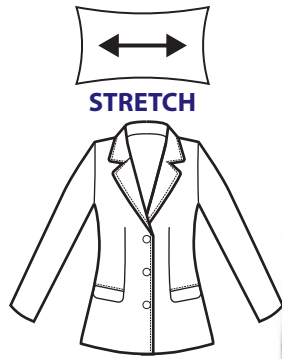

**027802
GIACCA PORTLAND
STRETCH
LANA FODERATA**

44% wool • 54% polyester
2% spandex - 180 gr/m²
XS • S • M • L • XL • XXL
BLU

**032402
GONNA LOSANNA
STRETCH LANA FODERATA**

44% wool • 54% polyester
2% spandex - 180 gr/m²
XS • S • M • L • XL • XXL
BLU

**024402
PANTALONE TRENDY
STRETCH LANA**

44% wool • 54% polyester
2% spandex - 180 gr/m²
40 • 42 • 44 • 46 • 48 • 50 • 52 • 54 • 56
BLU