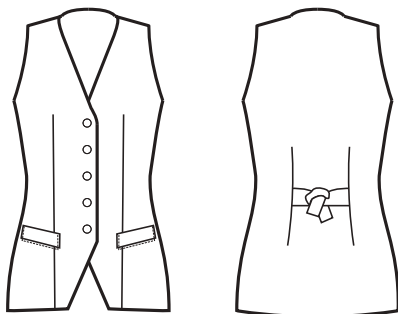

GILET UOMO BOTTONI FISSI
retro in fodera / back in lining

034301
GILET RIALTO
retro in fodera
back in lining
100% polyester
220 gr/m²
S • M • L • XL • XXL
NERO

026001
GILET DONNA
100% polyester
220 gr/m²
XS • S • M • L • XL
NERO