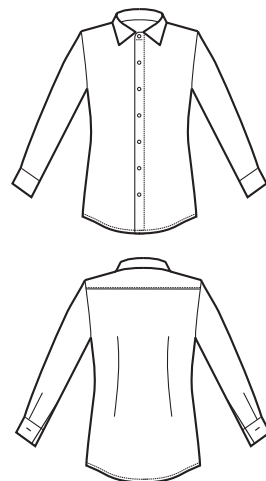

**SUPER DRY
LIGHT**

**IL TESSUTO LEGGERO
ANTIMACCHIA CHE RESPIRA**
**THE LIGHT ANTISTAIN FABRIC
THAT BREATHES**