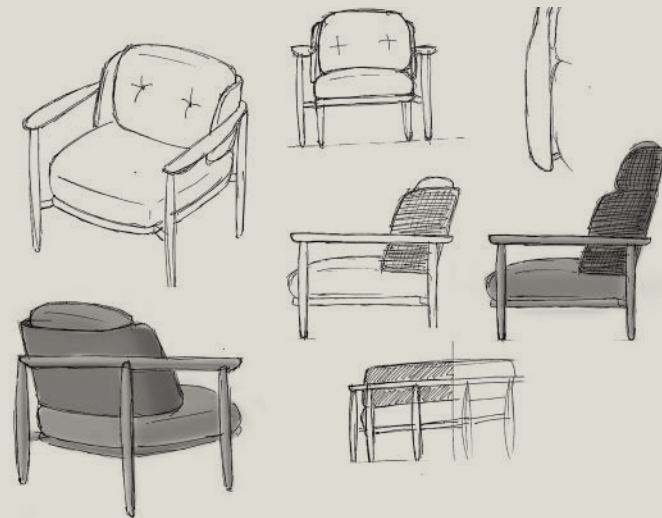

JATI · KEBON

Polo  NEW

SIGNATURE

Polo

NEW

Designed by
Made Studio

The Polo Collection by Jati Kebon and the renowned Spanish design studio Made Studio stands for luxury outdoor furniture in combination with limitless versatility. Polo combines refined style, exceptional comfort and a modular concept that adapts to any setting. Crafted from durable powder-coated aluminum in dune and bronze, this outdoor lounge collection is perfect for private terraces, contemporary gardens and high-end hospitality projects.

The Boho Collection

Inspired by the artisan craftsmanship of curved hand-woven panels with intricate rope techniques and the elemental shapes of 1970s design, the Boho collection embodies Made Studio's philosophy of balancing rational and emotional aesthetics. Each piece is refined yet comfortable, reflecting Made Studio's mindset that design should support everyday experiences. With careful attention to every detail, the collection blends beauty and a natural touch, adding warmth, sophistication, and a sense of connection to any outdoor setting.

The Polo Collection

Designed to evoke comfort and serenity, Polo draws its inspiration from the sculptural simplicity of traditional ice cream sticks. The idea for Polo was born from our desire to create a design that embodies slow living. We envisioned long, sun-drenched days spent in balance: listening to music, reading, sipping coffee and reconnecting with nature. The side panels became the signature element of the collection, embracing generous cushions that invite you to relax. The tubular frame adds a sense of lightness and honesty, resulting in a design that feels both essential and welcoming.