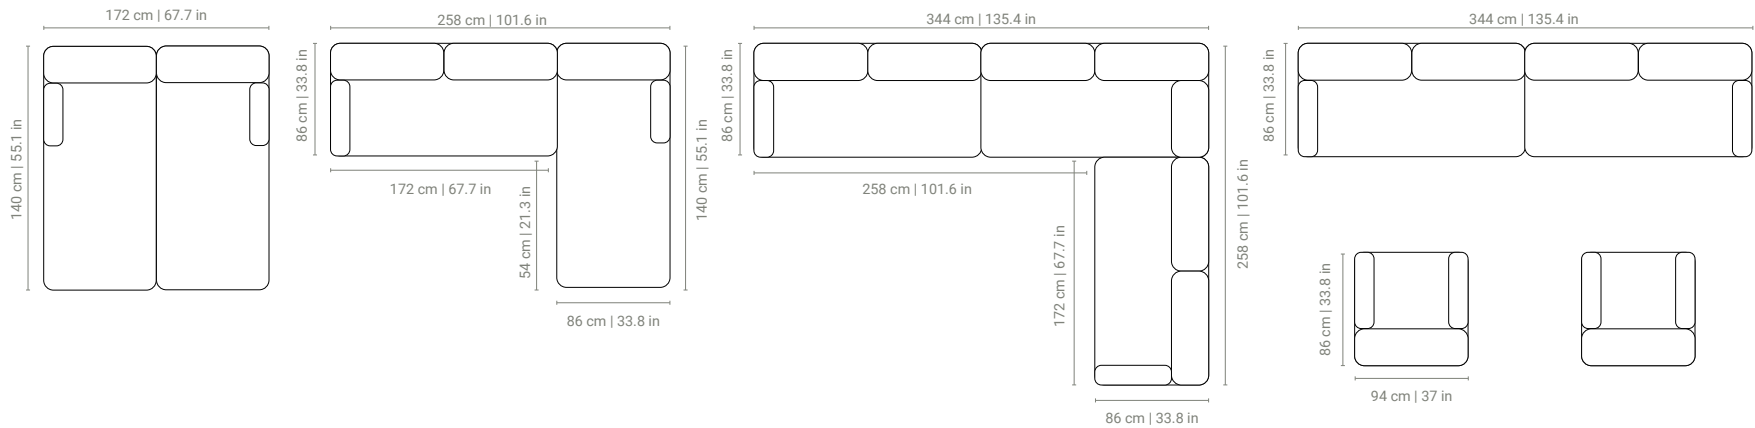

Item	Material(s)	Finish(es)	Cushion(s)	Feature(s)	Size (LxWxH)
Left lounger	alu bronze/dune mat	-	sunbrella lopi fossil		140x86x63 cm 55.1x33.8x24.8 in

Right lounger	alu bronze/dune mat	-	sunbrella lopi fossil		140x86x63 cm 55.1x33.8x24.8 in
---------------	---------------------	---	-----------------------	--	-----------------------------------

Sofa 1 seat	alu bronze/dune mat	-	sunbrella lopi fossil	-	94x86x63 cm 37x33.8x24.8 in
-------------	---------------------	---	-----------------------	---	--------------------------------

Sofa 2 seat corner arm left	alu bronze/dune mat	-	sunbrella lopi fossil		172x86x63 cm 67.7x33.8x24.8 in
-----------------------------	---------------------	---	-----------------------	--	-----------------------------------

Sofa 2 seat corner arm right	alu bronze/dune mat	-	sunbrella lopi fossil		172x86x63 cm 67.7x33.8x24.8 in
------------------------------	---------------------	---	-----------------------	--	-----------------------------------

Coffee table	alu bronze/dune mat	ceramic chianca 12mm	-	-	120x80x30 cm 47.2x31.5x11.8 in
--------------	---------------------	----------------------	---	---	-----------------------------------

	alu bronze/dune mat	ceramic chianca 12mm	-	-	180x80x30 cm 70.9x31.5x11.8 in
--	---------------------	----------------------	---	---	-----------------------------------