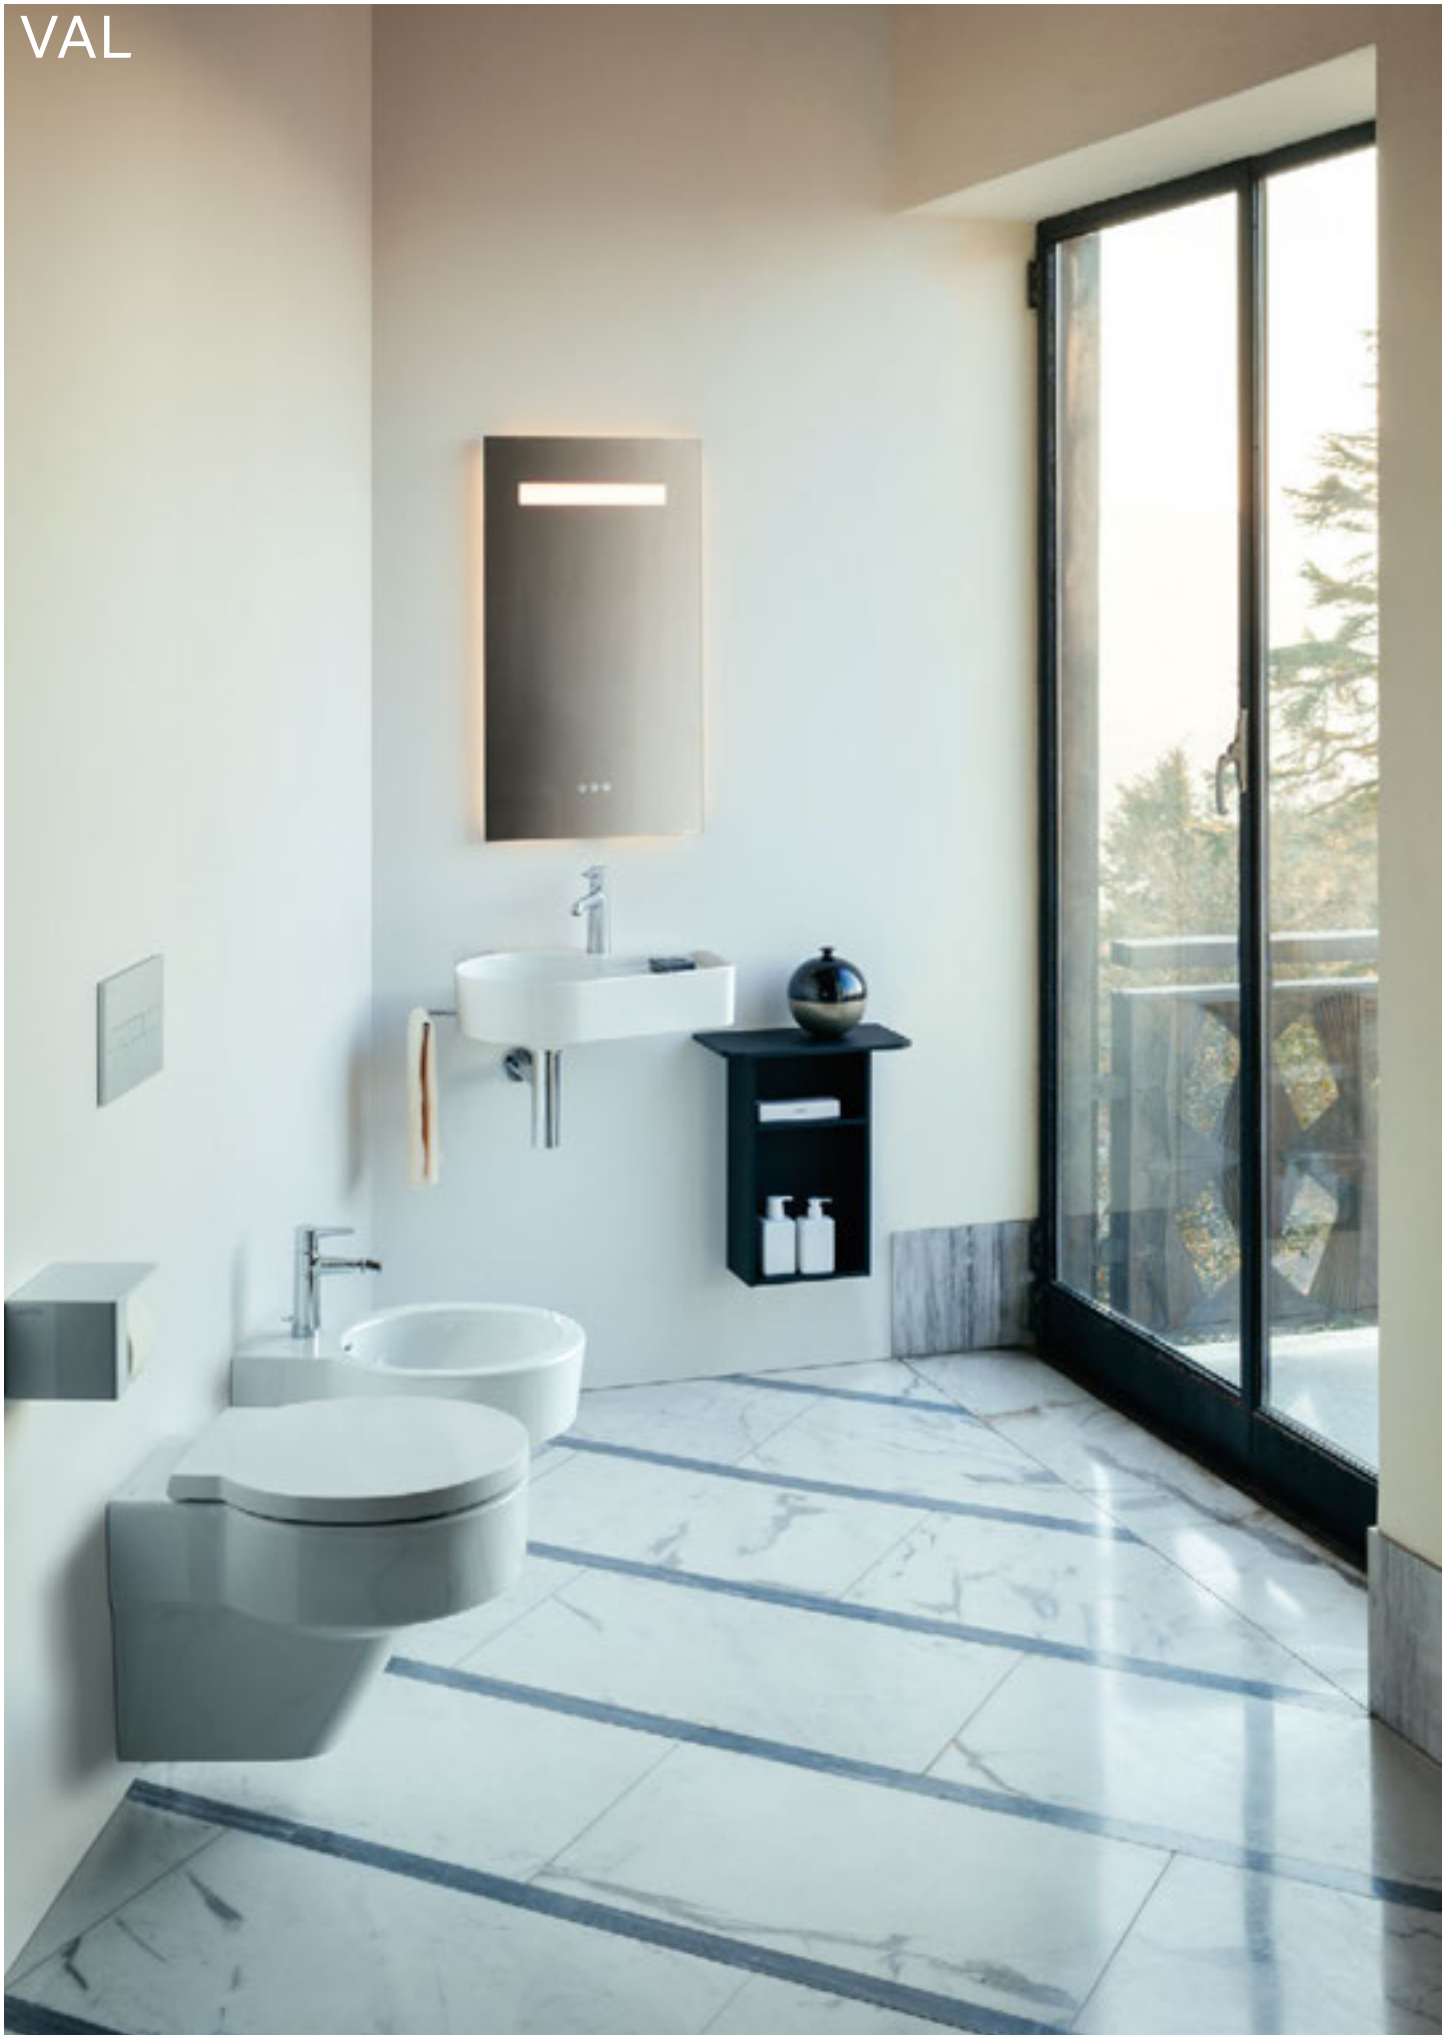

VAL wall-hung WC 'rimless'; drop-in washbasin 55 PURE basin mixers FRAME 25 mirror

DESIGN BY KONSTANTIN GRČIĆ

A material that offers new possibilities, a designer, who pursues new ways, a connection that creates new worlds. For a bathing experience that awakens unknown emotions. With his evolutionary designs, Konstantin Grcic architecturally stages the revolutionary SaphirKeramik from LAUFEN, thereby completing the bathroom collection VAL. Clear geometric lines, extremely narrow edges and finely textured surfaces united in harmony, open up a unique category of bathroom culture.