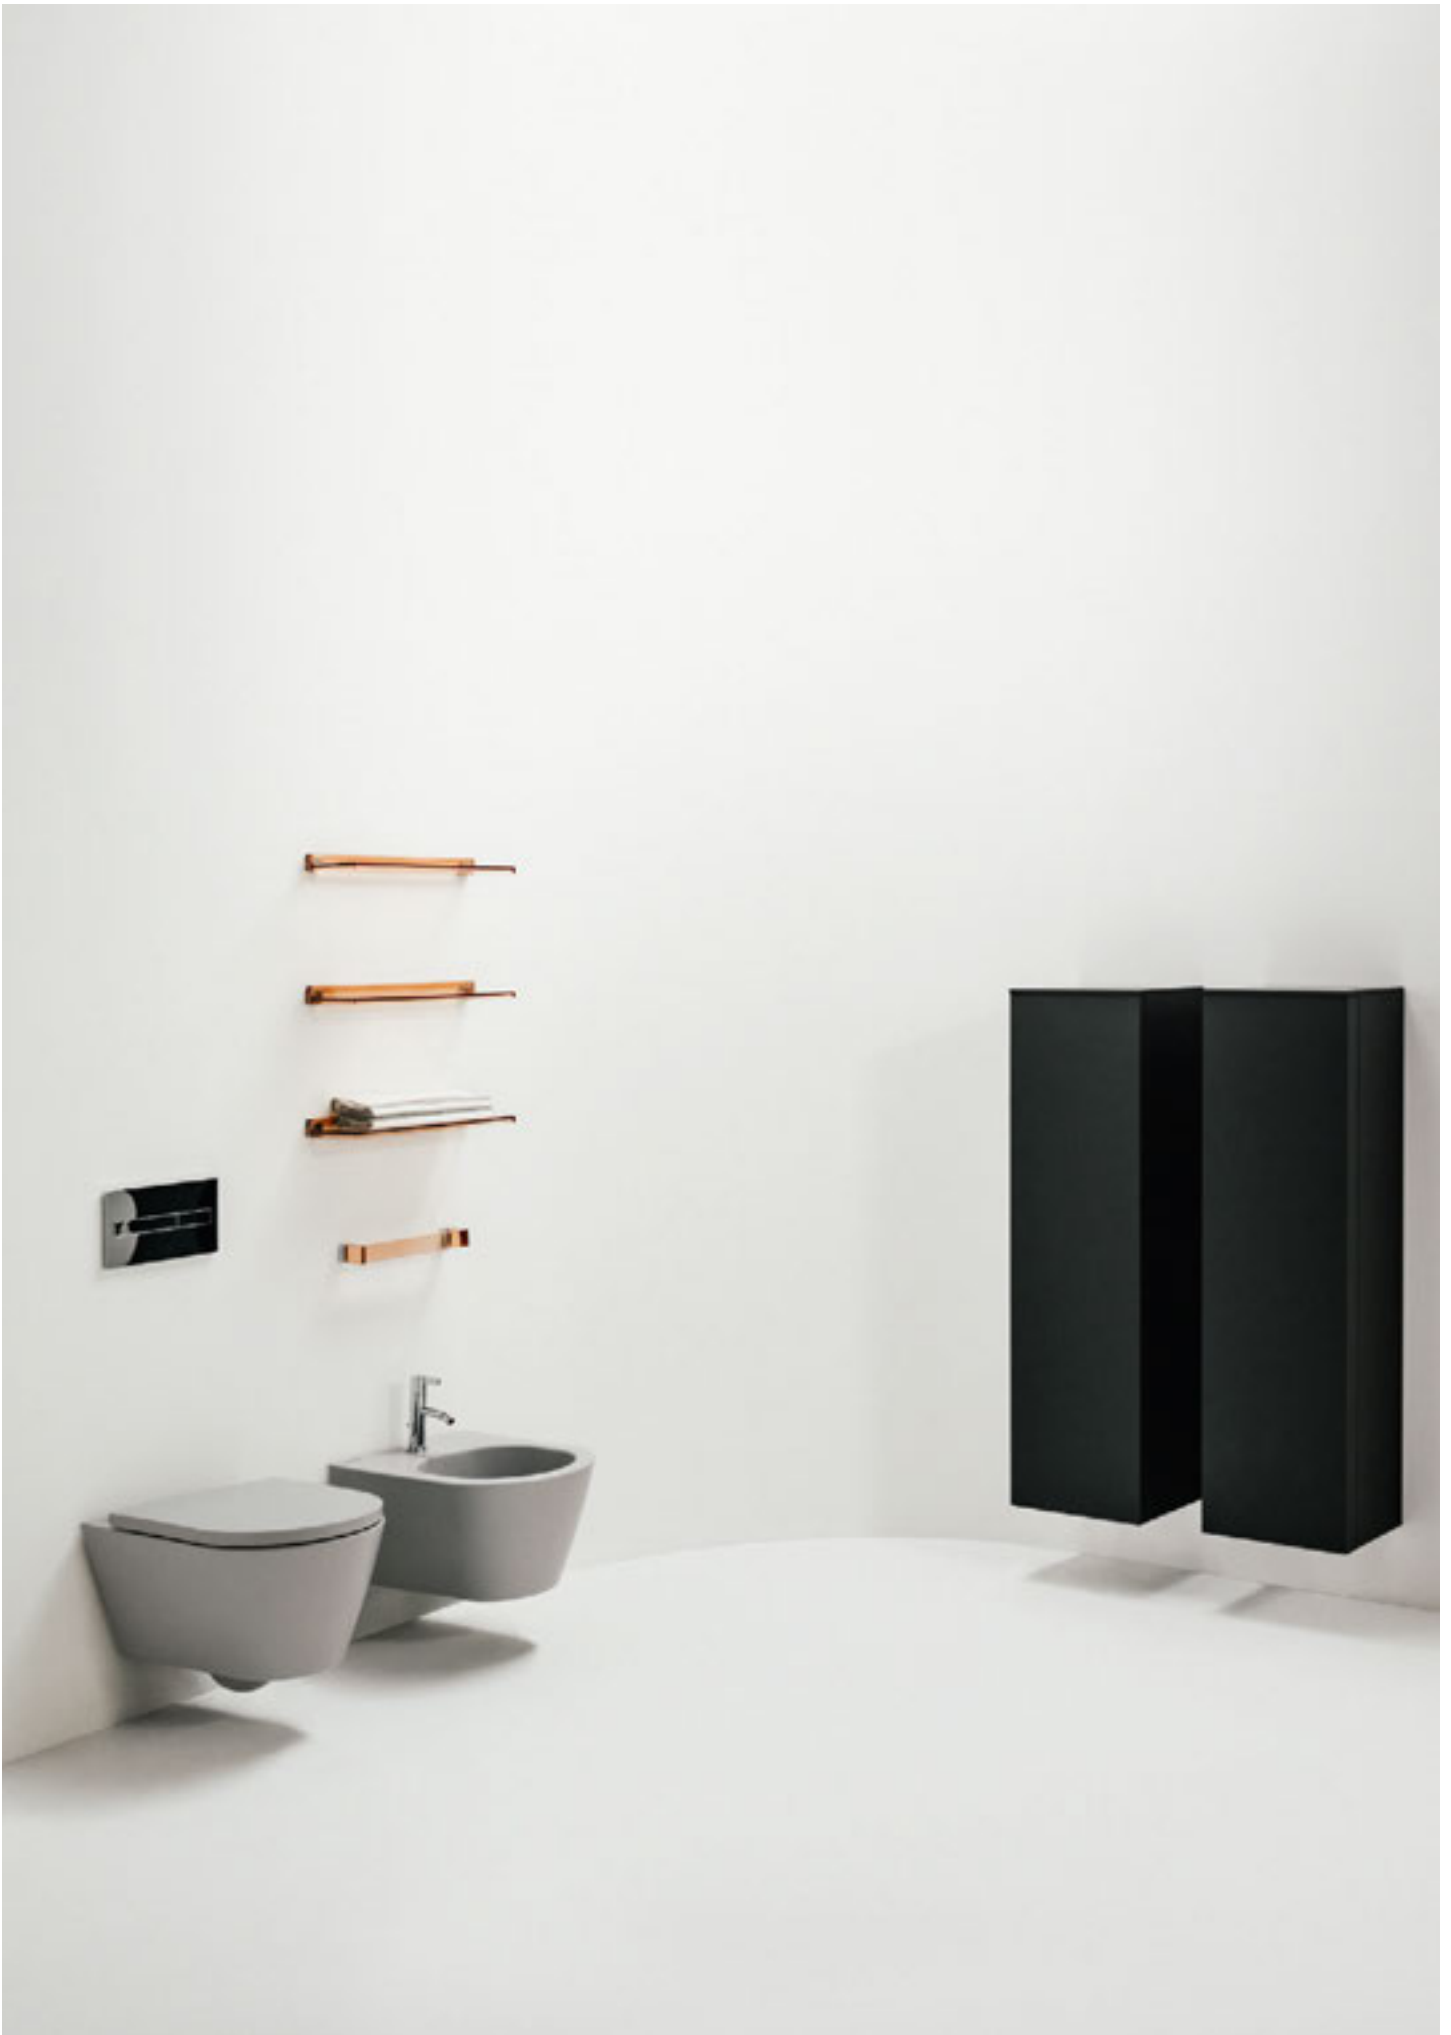

Kartell • LAUFEN wall-hung WC; wall-hung bidet; bidet mixer; shelf ‚Shelfish‘; towel holder ‚Rail‘ 45; tall cabinet with one door