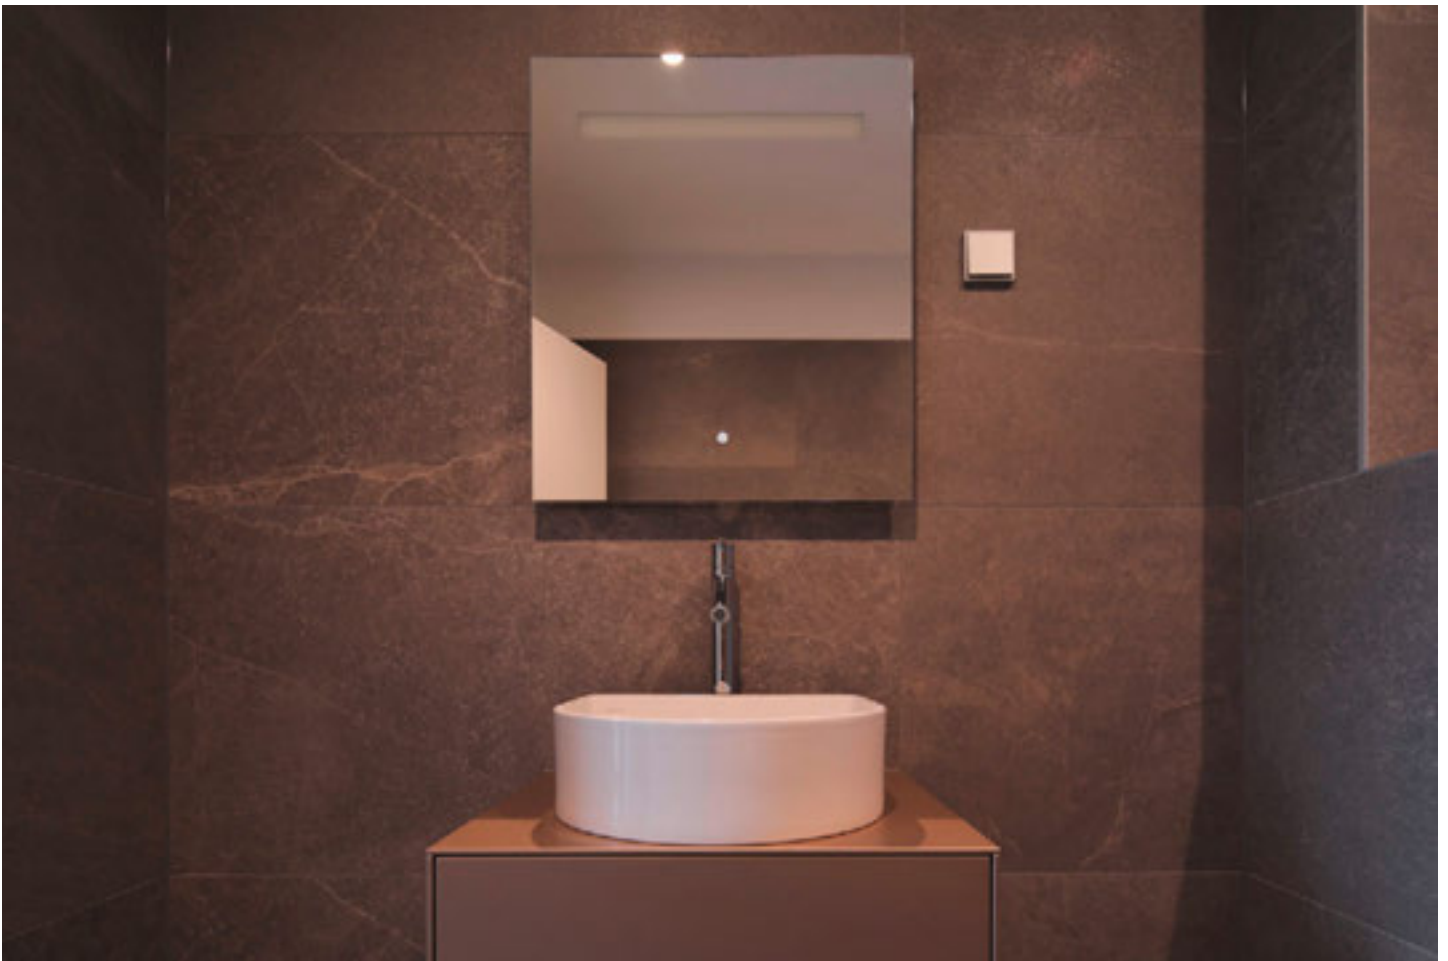

Park Knezeva - Washbasin bowl & drawer element SONAR, Mirror LEELO
Zagreb/Croatia Architecture: 3LHD