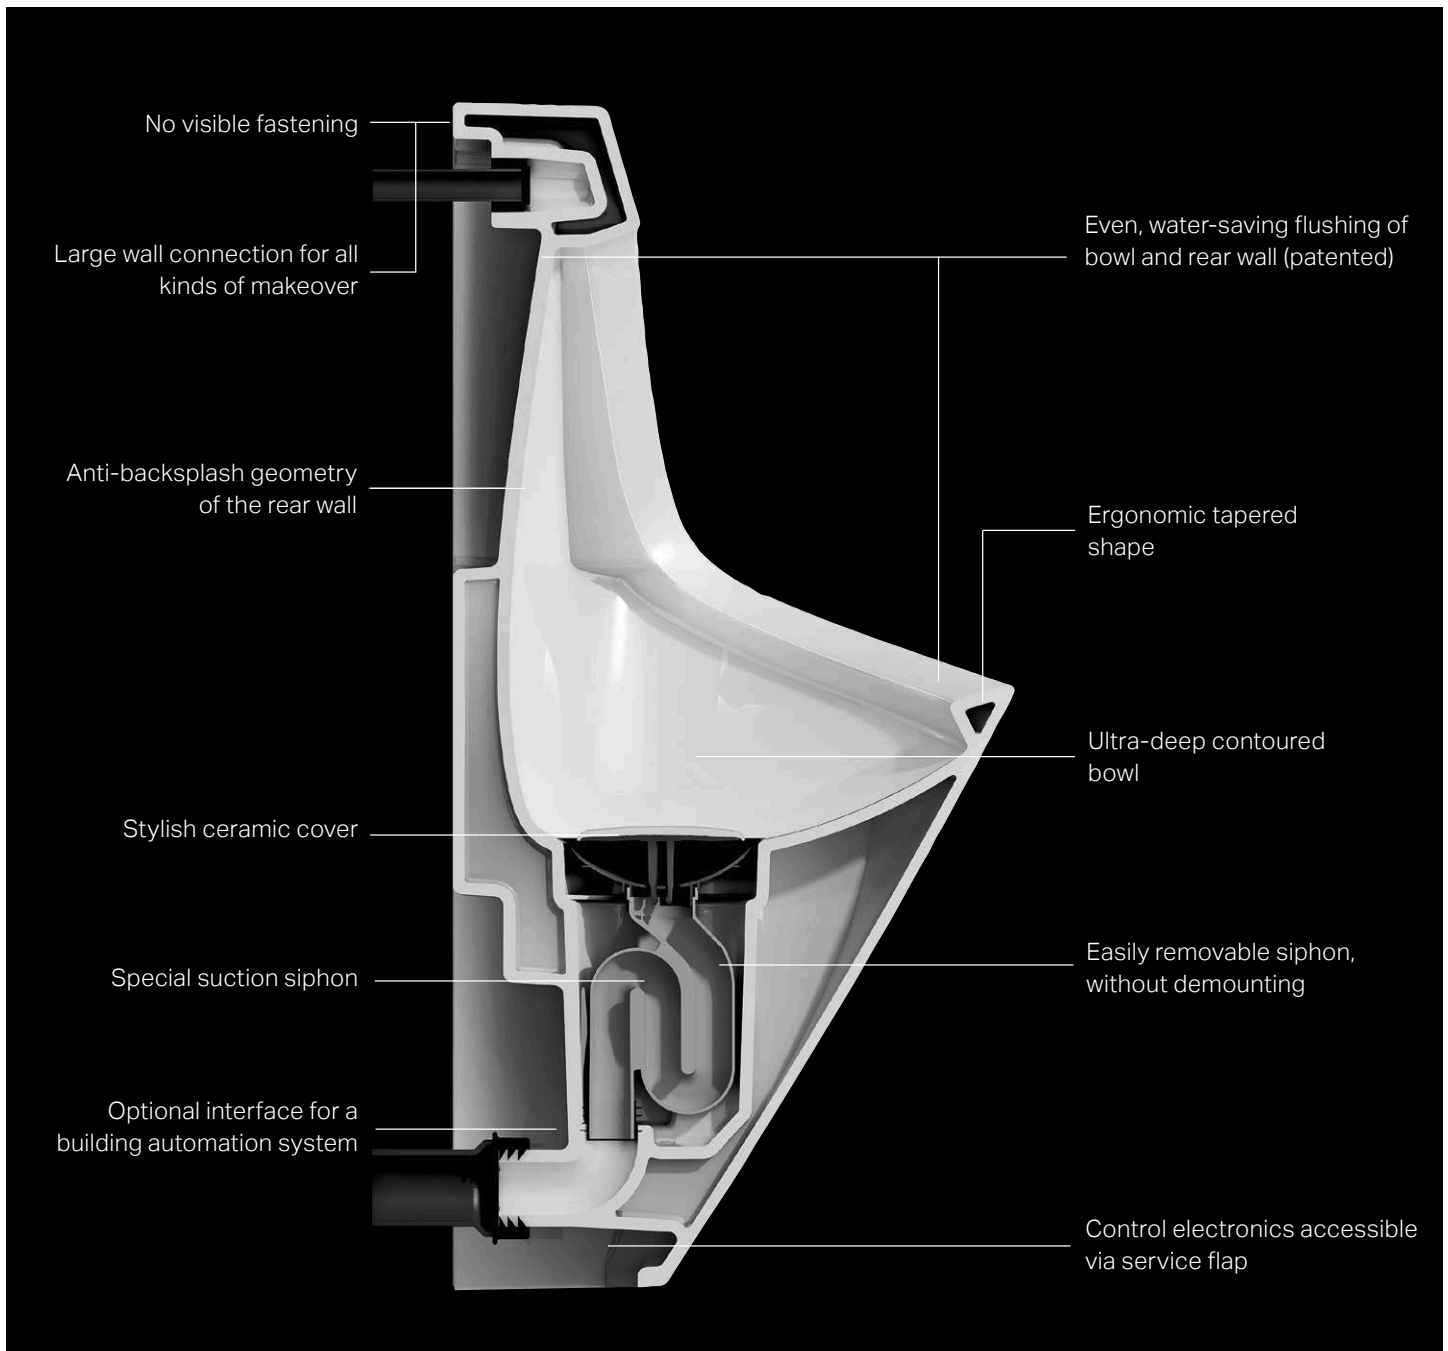

ANTERO Urinal

ANTERO

DESIGN BY TOAN NGUYEN

An eco-friendly urinal for prestigious washroom facilities: With its Antero urinal LAUFEN offers outstanding design and meticulously well-conceived functions to create prestigious washroom facilities for guests, customers and staff. This skillful combination of the two qualities, form and function in product design, has earned the urinal the Red Dot Award 2012 as well as a Special Mention from the German Design Award in 2014. The outstanding design has been developed by Toan Nguyen.