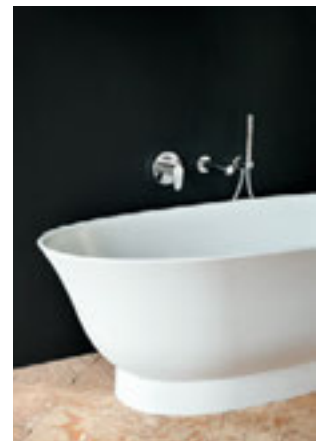

VARIETY OF SHAPES THANKS TO MINERAL MATERIALS