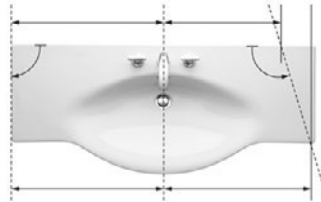

LEMA 0-LITER-URINAL SAVES WATER AND COSTS

Made-to-measure sanitary ware

Many large LAUFEN washbasins can be manufactured made-to-measure at the factory. Using this innovative production technology, we can manufacture sanitary ware to fit the plan of your bathroom. The ceramic piece can be cut to size – even on the diagonal.