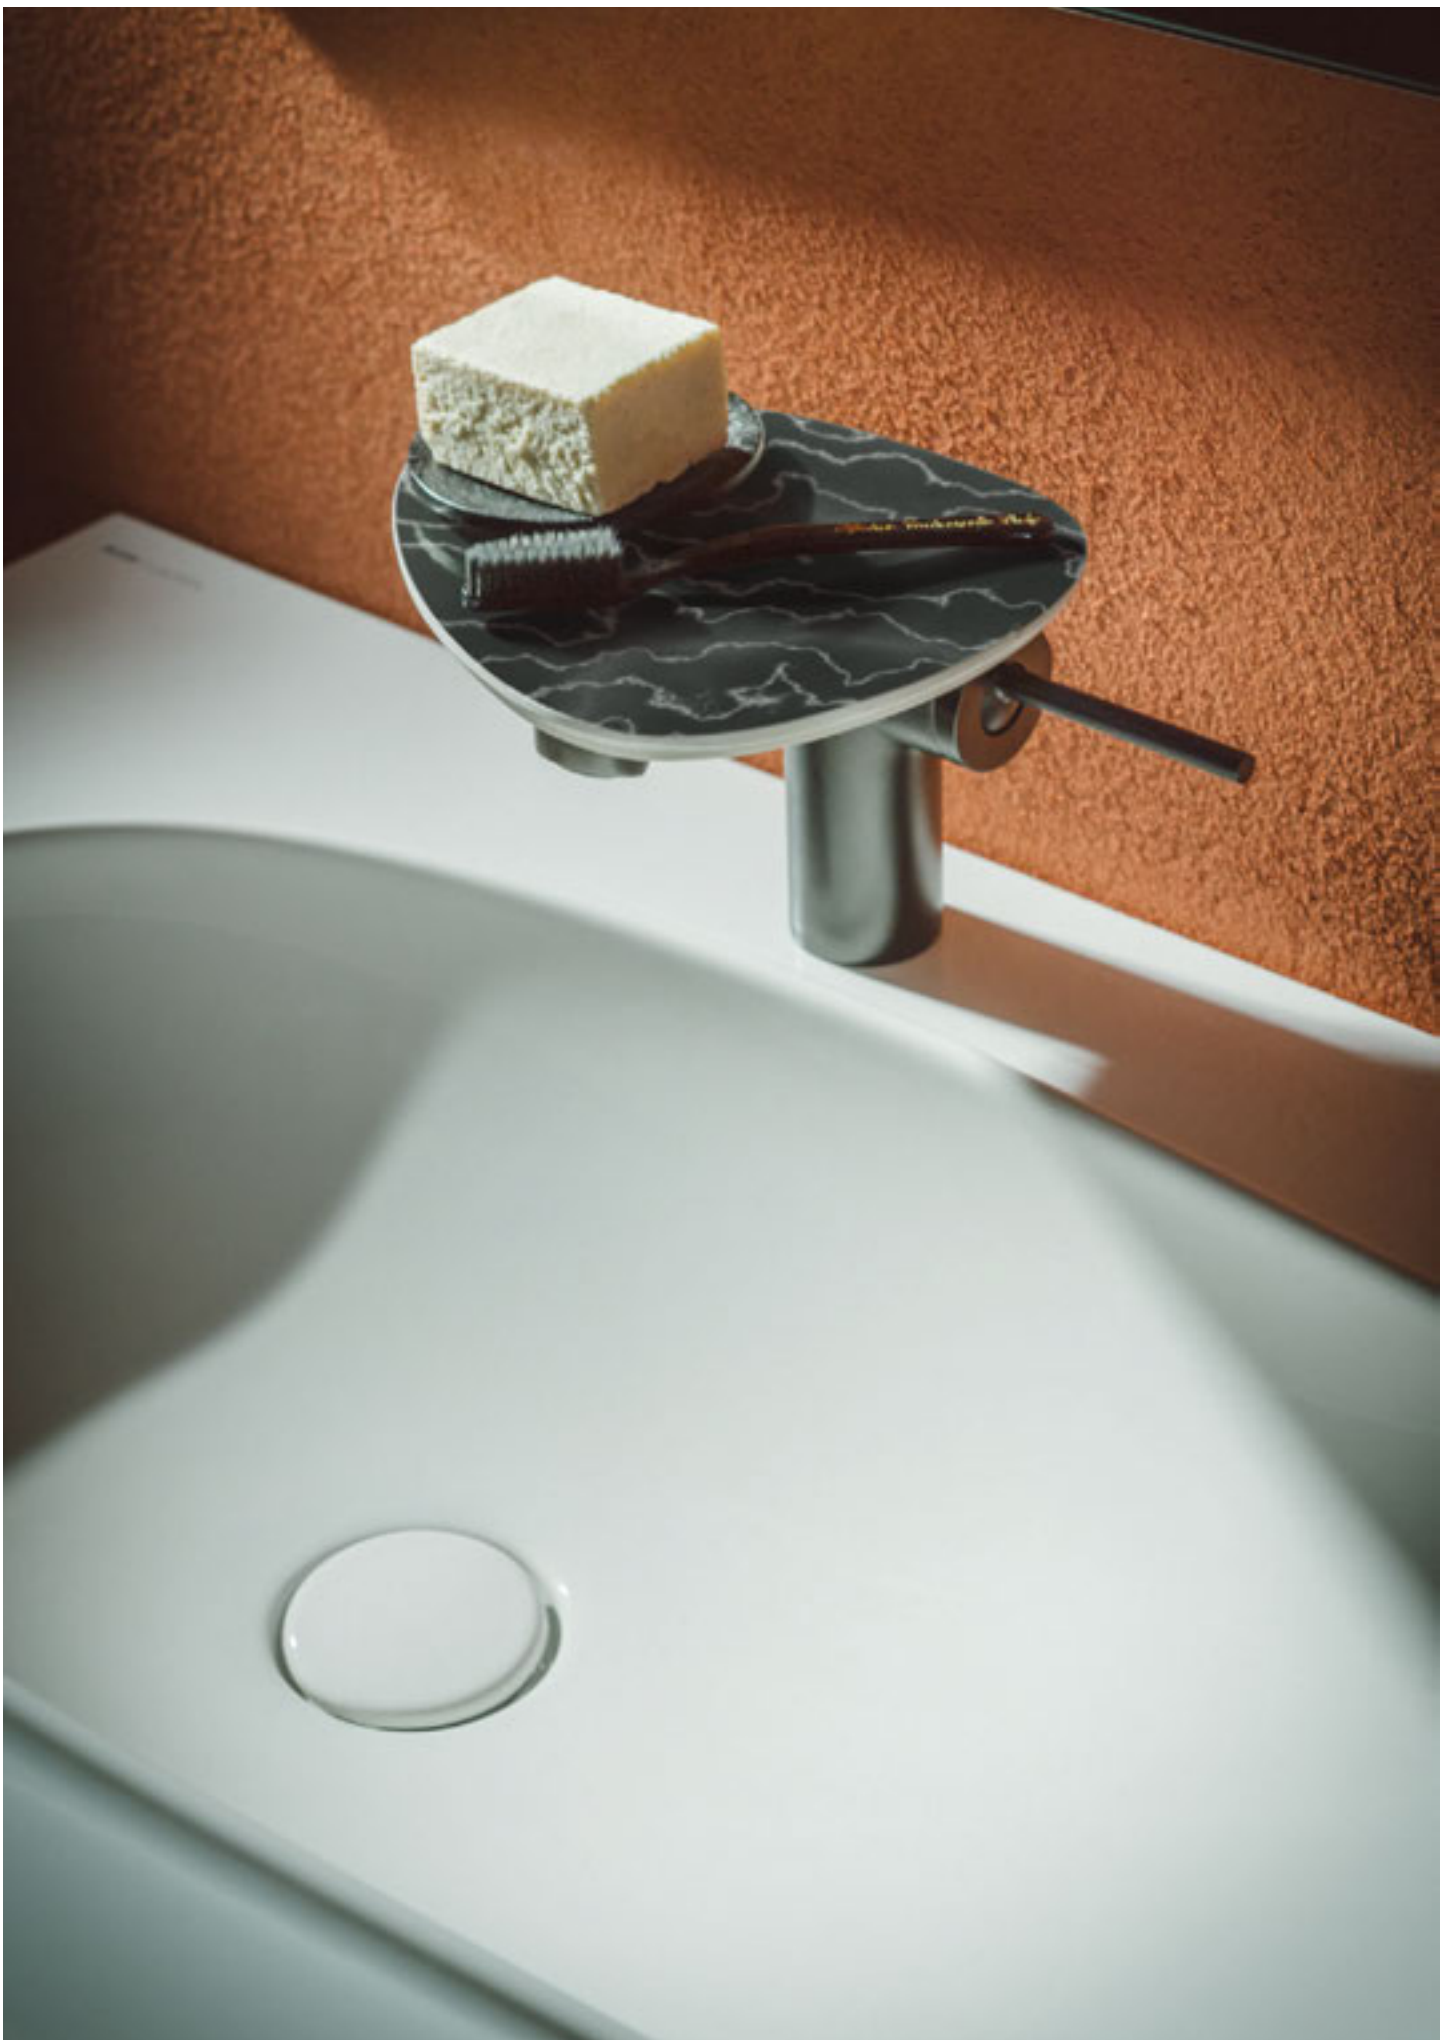

ILBAGNOALESSI washbasin ADA basin mixer