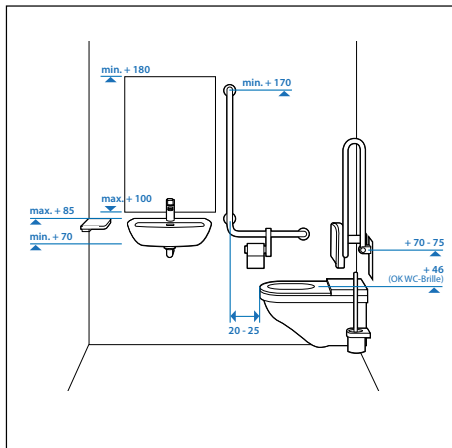

Toilets in public buildings

For the planning of public toilets, for example restaurants, office buildings, shopping centres or sports facilities, certain norms have to be adhered to. They define the exact fitting and positioning.