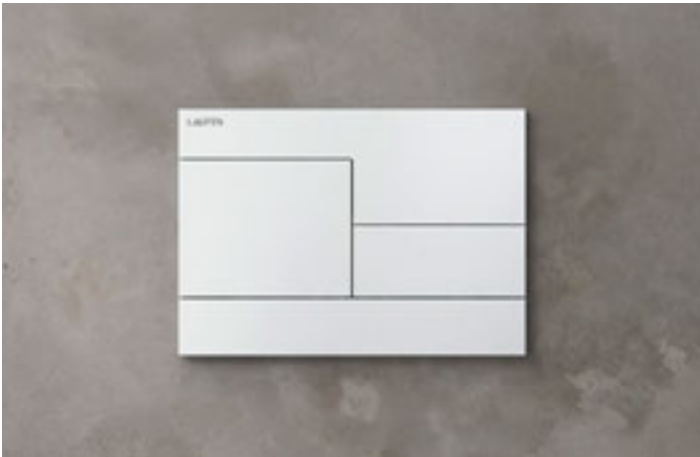

INEO flush plate HORIZON white glossy