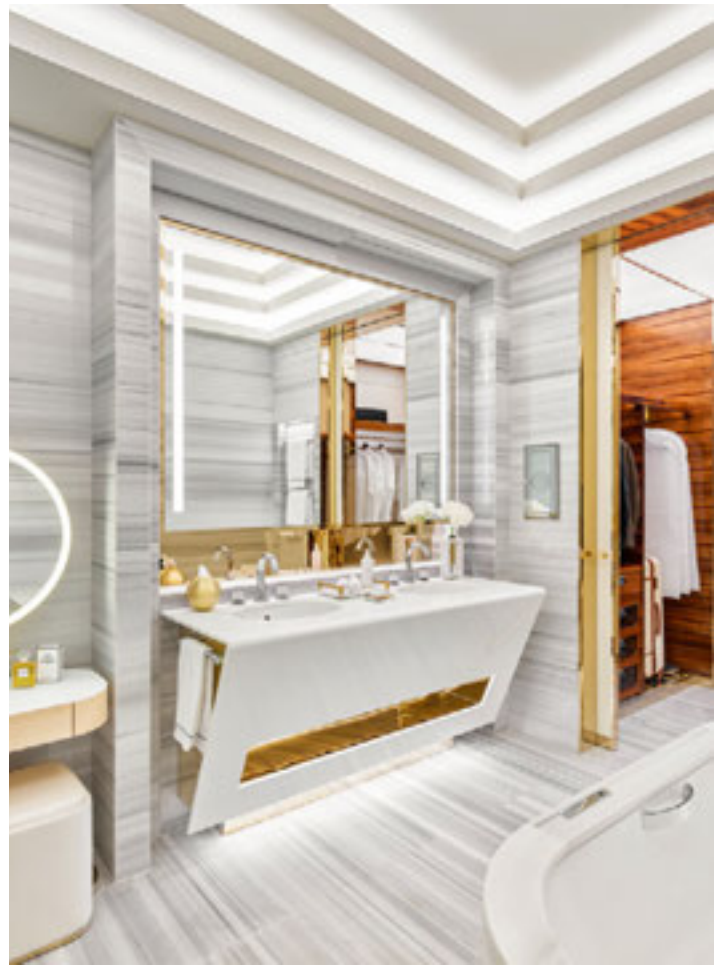

Katara Lusail (Fairmont Hotel) - Washbasin BIROVA
Lusail/Qatar