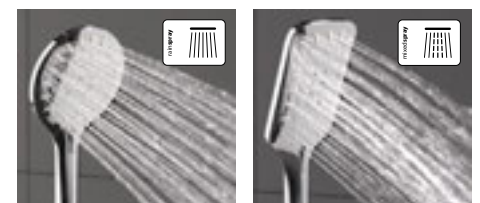

RAINSPRAY

MIXEDSPRAY