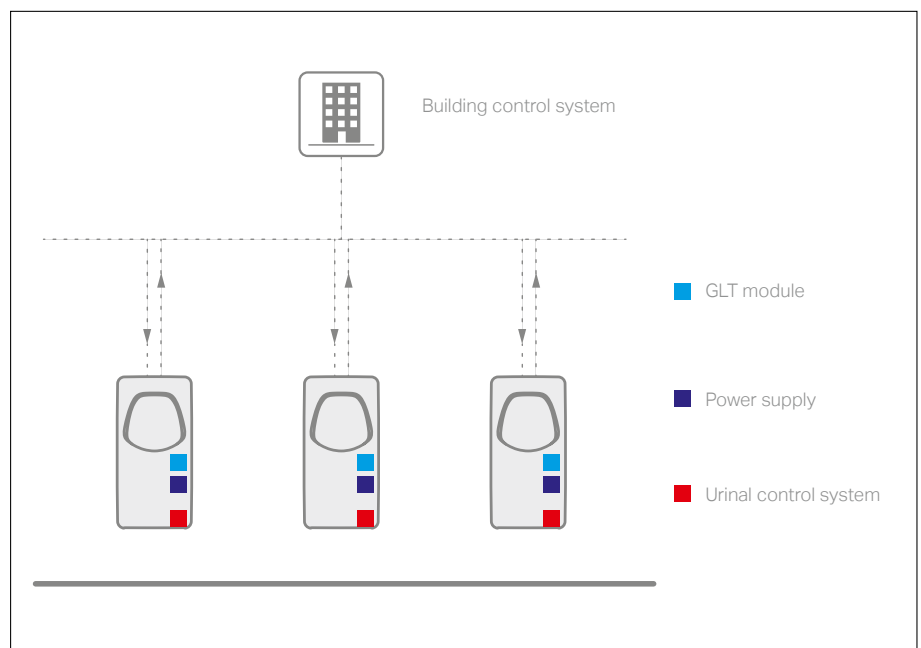

ILBAGNOALESSI urinal with cover; freestanding washbasin

HOME URINALS

COMPLICATED IS EASY

Easy is complicated. Intentionally dispensing with the superfluous, combined with superior functionality and logical design, makes the home urinal an extremely intelligent product. Its quality lies in its clarity, which has a decisive influence on how we experience our time in the bathroom. A clear, relaxed atmosphere is by far the best.