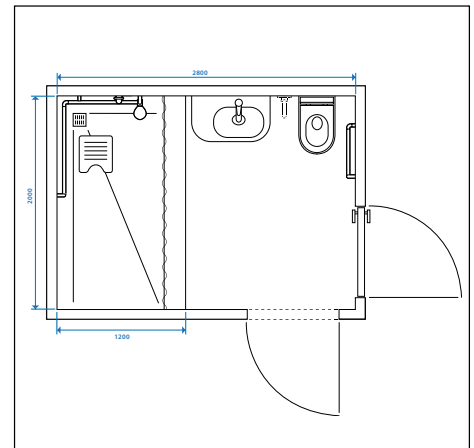

Retirement and care homes

In retirement and care homes, rooms and showers must be generously planned in order to enable people with mobility difficulties to independently care for themselves. For the care of people with disabilities or overweight people two caregivers should also be able to access the bathroom and shower.

TOILET

The toilet should generally be mounted at a height of 0.46 m (upper edge of toilet seat). Placing it in the corner of the bathroom with a centre distance of 0.45 m - 0.50 m will enable the installation of an L-shaped handle on the lateral wall. Toilets in public buildings sometimes require a projection of at least 0.65 m. This can be achieved with an extended LIBERTY toilet, a wall-mounted toilet or a standard concealed toilet on a short front wall installation.

FAUCETS

The longer the lever of the faucet the less force is required to operate it. Various series of Laufen faucets can be re-fitted with a longer handle at a later stage. Contact-free fittings require no use of force and are also suitable. In the shower a concealed faucet is recommended. This facilitates the use of the close handle.