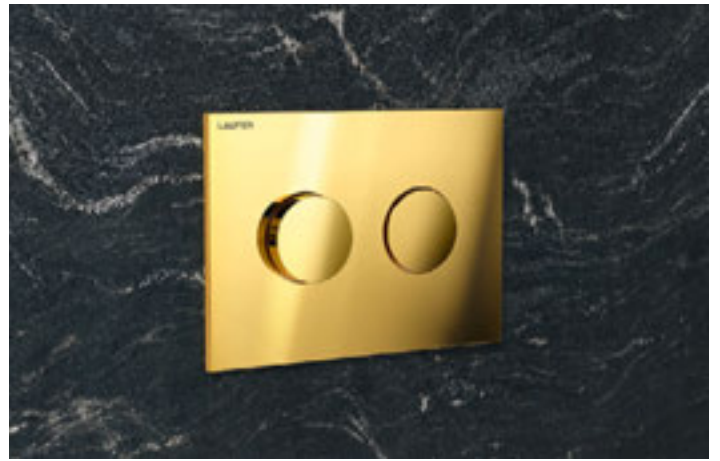

INEO flush plate GROOVE PVD gold