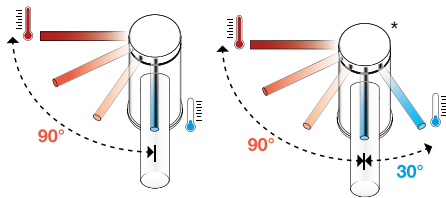

Additional benefit of Eco+

- No unintentional use of hot water as the faucet runs only cold water when the lever is in the central home position ('cold water start')