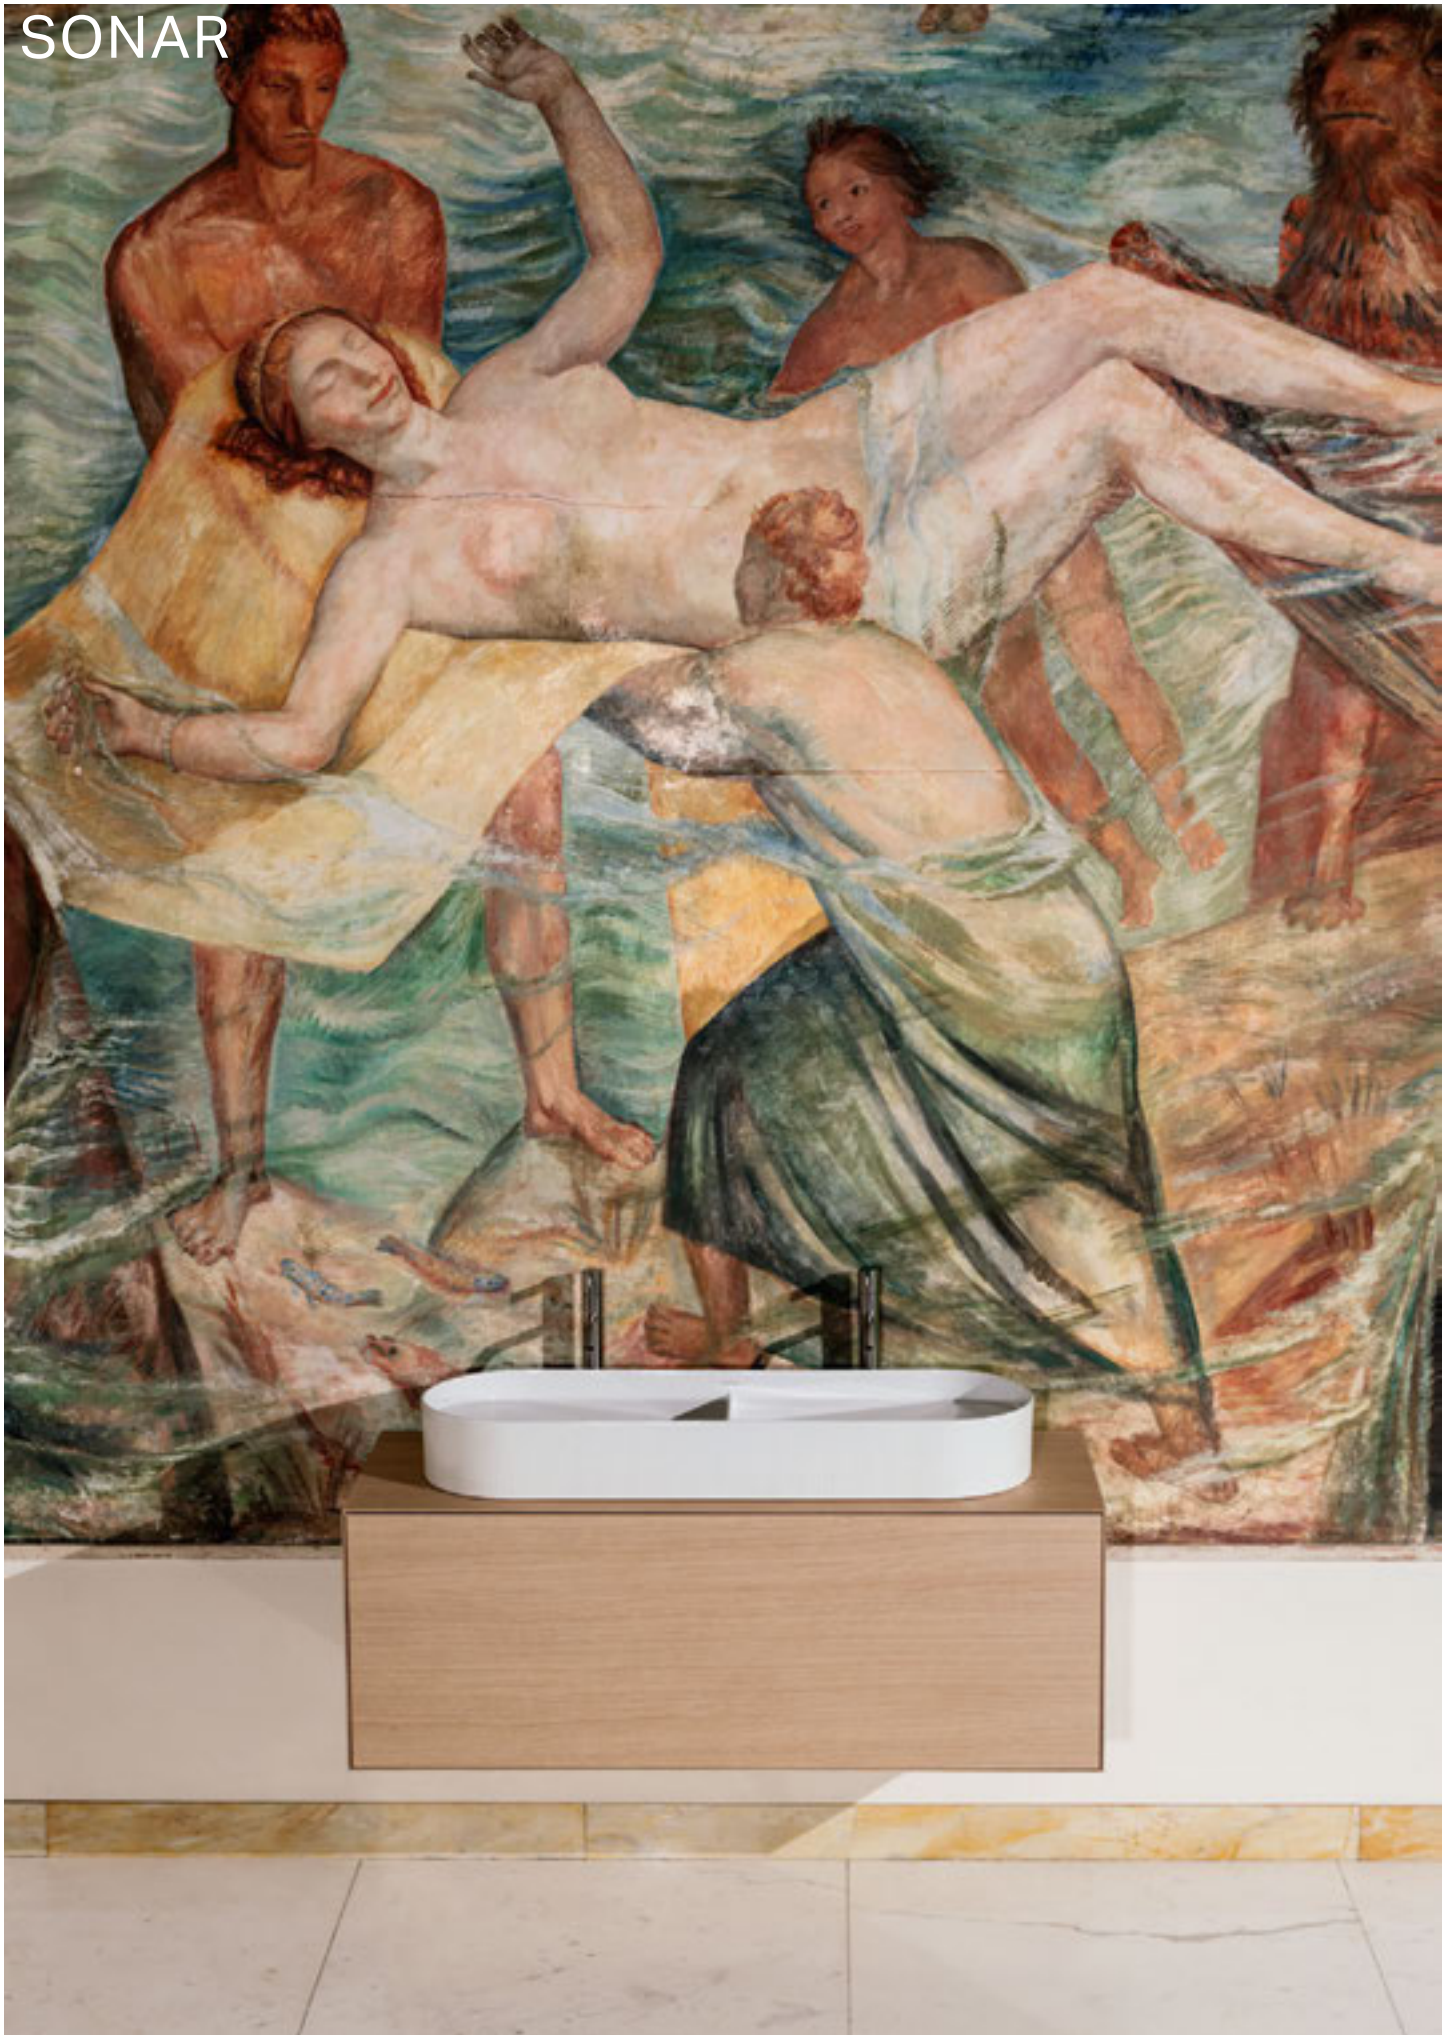

SONAR

SONAR double bowl washbasin with surface structure Kartell • LAUFEN column basin mixers