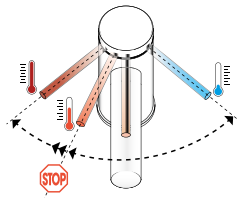

FAUCETS

Eco & Eco+

Do your bit to save water and energy: even small changes make a big difference. Laufen has long been committed to preserving resources. For instance, through revolutionary technical solutions like the Ecotal control cartridge with integrated volume and hot water restraints, or the Eco and Eco+ water and energy-saving functions. These Eco functions make it easy for you to use less water and energy, and therefore do your bit for the environment. Faucets with the Eco+ function, for example, run cold water by default when the lever is in the central home position. Faucets with the Eco function offer standard mixer functionality, but with temperature and volume restraints to help draw attention to excess consumption.

Eco

- Smart, no-nonsense resource-saving solution for private households
- 30 % reduction in water and energy consumption thanks to a water-saving flow regulator as well as volume (FlowControl) and temperature restraints
- Long service life and low maintenance