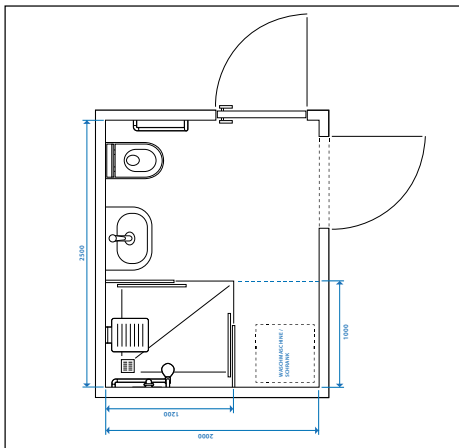

BARRIER-FREE BATHROOMS

Standards 18024 and 18025 define the requirements which bathrooms and toilets need to receive in order to be certified „DIN barrier-free“. The LIBERTY LINE range has been certified as „DIN barrier-free“ and includes a wheelchair-compatible washbasin without overflow hole and a concealed siphon. The toilet, which must be be at least 5 cm higher, has a projection of 70 cm and can be wall-mounted using existing connections.

THE UNOBSTRUCTED BATHROOM

Demographic change has brought the needs of older people to the fore. At the same time, it has become clear that planning is beneficial for all generations. In general, a barrier-free bathroom provides greater safety and comfort and is an investment for the future. As a rule, virtually all LAUFEN products are suitable for a bathroom for all age groups. Depending on the place of use and target group, however, particular regulations and guidelines must be adhered to.

Planning for all ages and apartments for the elderly

Planning for all ages means creating value for everyone. A bathroom for every age is characterised by a generous, floor level shower with easy-to-operate faucets and shower sliding bar, a washbasin which is suitable for wheelchair access with ergonomic faucets and a toilet mounted at 0.46 m (upper edge of toilet seat).