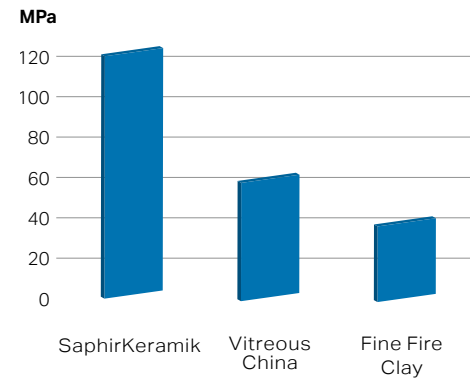

BENDING STRENGTH

Source: Bundesanstalt für Materialforschung- und Prüfung, Berlin, 2011