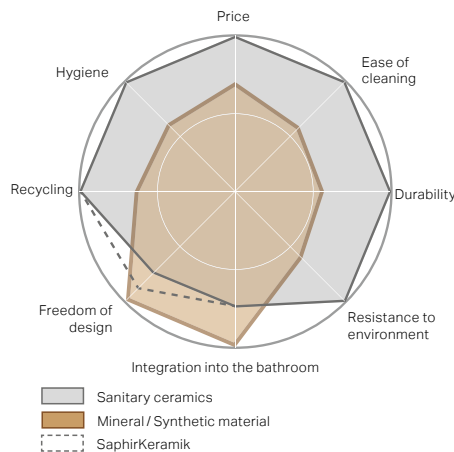

Ceramics or synthetic materials

Ceramic is the material which has been traditionally used in the bathroom over the centuries – and with good reason. The superiority of the material is evident, particularly in terms of hygiene, useful lifetime, environmental compatibility and durability. However, washbasins made of plastics and mineral-based cast materials are also available on the market, which present a design challenge to producers of sanitary ware. LAUFEN has always had a reputation as an innovator in the sanitary sector and is always striving to improve the materials and production techniques it uses. As a result of these efforts, new ceramic compositions have been developed that allow smaller tolerances and even more precise corner radii or large flat ceramic items. Made to measure washbasin solutions ensure that ceramic sanitary ware can be fitted with millimetre precision into bathroom floor plans. Ceramics therefore deliver outstanding performance in all respects