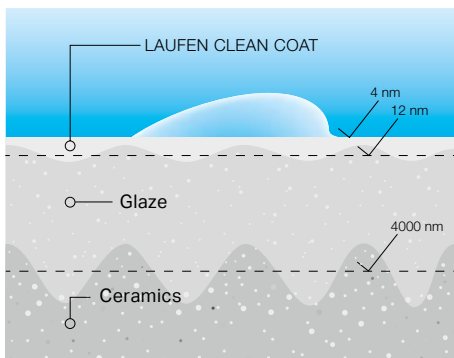

LCC Laufen Clean Coat

This innovative ceramic surface finish is a vitreous silicate ceramic coating on top of the original glaze. LCC is an extremely hard, indeed almost indestructible indivisible part of the ceramic object to which it is applied.

The benefits of this process: With a roughness of only 4 nanometers, LCC is entirely free of pores. Thanks to this feature, lime, dirt and bacteria have practically nowhere to gain a foothold – and even if they do, they can be removed much more easily. A hydrophilic effect caused by the material ensures that dirt particles are more easily washed away on flushing. In addition, cleaning and disinfection fluids spread over the surface more easily and thus work more effectively.

This is an ideal solution for the rigorous demands of everyday cleaning – for example in hotels or clinics – as LCC also means the sanitary ware is highly resistant to aggressive cleaning agents and chemicals. LCC ensures the highest standard of cleanliness and hygiene in the long-term. Even after years of use, the sanitary ware remains smooth and shiny, just as it was when it was brand new, in private bathrooms and public and semi-public areas.

LAUFEN CLEAN COAT LCC WAS AWARDED THE IF MATERIAL DESIGN AWARD AND NOMINATED FOR THE GERMAN DESIGN AWARD.