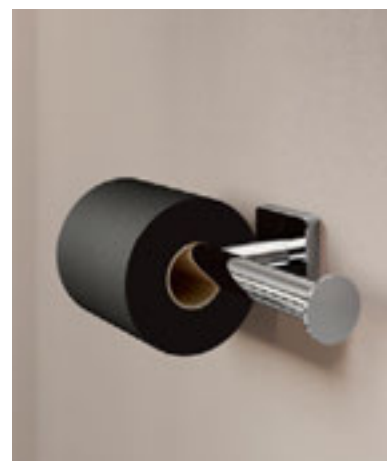

Revolutionizing the installation paradigm, NIARA S introduces a dual fixing system, offering the freedom to install bathroom accessories with or without the need for a drill. Enter the ingenious Smart-Fast adhesive, an innovation allowing for the seamless installation of bathroom accessories.