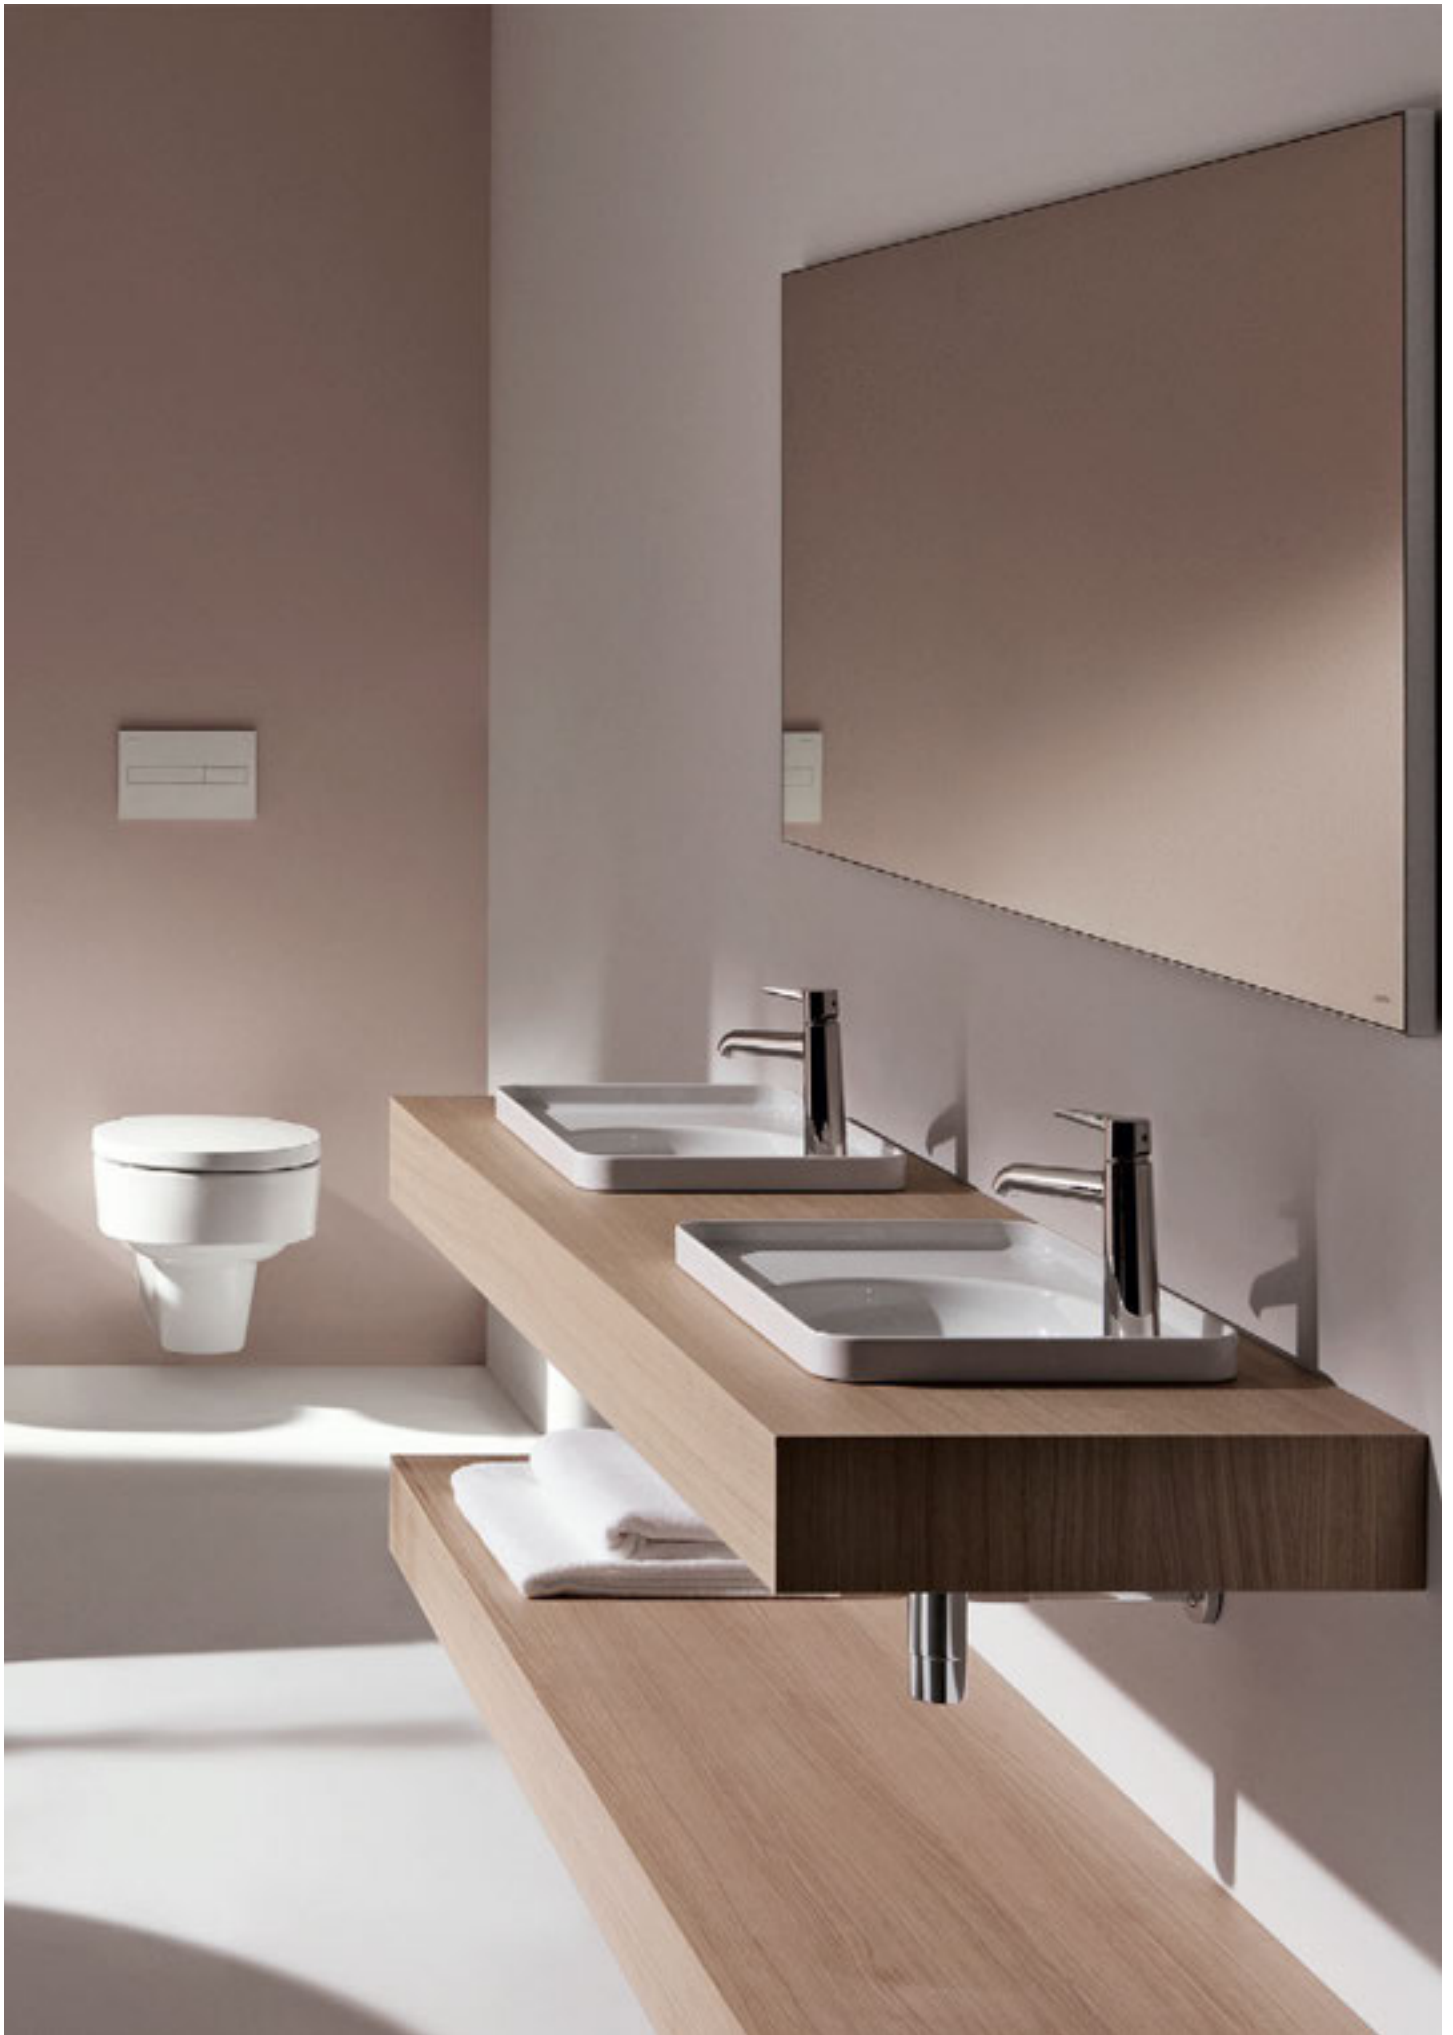

H817439
Vanity washbasin, shelf left

750 x 480 x 135 mm

H816435
Washbasin, cutable to 650 mm

1300 x 480 x 40 (110) mm

H816436
Washbasin, also usable as double
washbasin

1300 x 480 x 40 (110) mm

Matching countertops
can be found in the LANI chapter.
Other furniture can be found in the
BASE / LANI chapters.
Matching mirrors and
mirror cabinets can be found in the
FRAME 25 / LEELO / LANI chapters.
Matching shower toilets can be found
in the CLEANET SHOWER TOILETS
chapter.