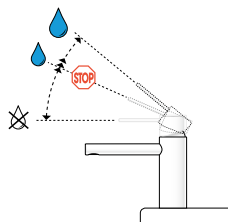

FlowControl

- A noticeable resistance is exerted by the volume restraint
- Once the volume restraint is overridden, the full volume of water is supplied

Thermostatic

Who isn't familiar with the situation? Fiddling with taps to get the temperature right before stepping into the bathtub or shower. Our user-friendly, highprecision thermostat mixers provide the answer.