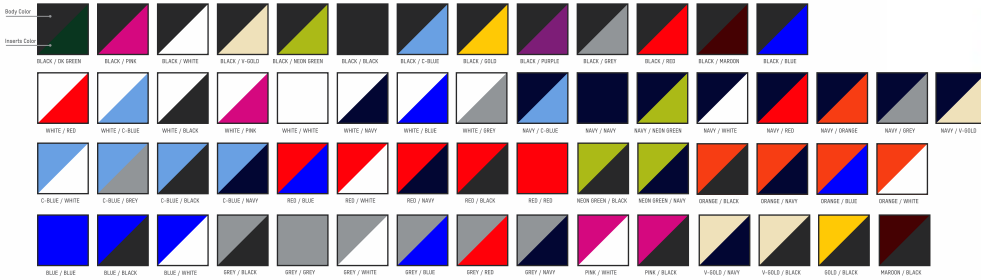

PROLINE CREWNECK JERSEY

- 100% Polyester Interlock body
- 100% Polyester Birdseye Mesh sleeves & neck
- Two-Tone Styling
- Straight bottom, double-needle hem

Youth: S-XL

Adult: S-2XL

SKU: ES-BSJY11-Y

SKU: ES-BSJY11-A