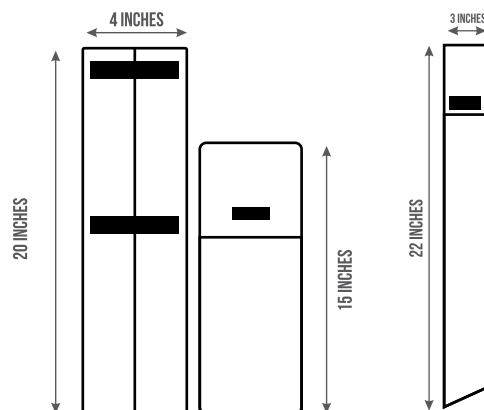

FOOTBALL PRACTICE PANT

YOUTH SIZES

SIZES	WAIST (INCH)
XX-SMALL	19-20
X-SMALL	21-22
SMALL	23-24
MEDIUM	25-26
LARGE	27-28
X-LARGE	29-30
2X-LARGE	31-32

ADULT SIZES

SIZES	WAIST (INCH)
SMALL	28-30
MEDIUM	32-34
LARGE	36-38
X-LARGE	39-40
2X-LARGE	41-42
3X-LARGE	43-44

FOOTBALL TOWEL

FOOTBALL PRACTICE JERSEY

YOUTH SIZES

SIZES	1/2 CHEST (INCH)	BODY LENGTH (INCH)
SMALL/MEDIUM	18	22
LARGE/X-LARGE	21	23.5

ADULT SIZES

SIZES	1/2 CHEST (INCH)	BODY LENGTH (INCH)
SMALL/MEDIUM	23.25	25.75
LARGE/X-LARGE	25	27
2X-LARGE/3X-LARGE	26.5	27.5

LIGHTWEIGHT ATHLETIC CUP

ATHLETIC CUP

SIZES	AGE
X-SMALL	PEEWEE | 4-6 YEARS
SMALL	YOUTH | 7-9 YEARS
MEDIUM	YOUTH | 10-14 YEARS
LARGE	ADULT | 15+ YEARS
X-LARGE	ADULT | 15+ YEARS

PADDED COMPRESSION SLEEVES

YOUTH SIZES

SIZES	BICEP (INCH) (CIRCUMFERENCE)	LENGTH (INCH)
SMALL/MEDIUM	7-8	15
LARGE/X-LARGE	9-10	15.5

ADULT SIZES

SIZES	BICEP (INCH) (CIRCUMFERENCE)	LENGTH (INCH)
SMALL/MEDIUM	11-12	18
LARGE/X-LARGE	13-15	18.5

PADDED FOREARM COMPRESSION SLEEVES

YOUTH SIZES

SIZES	TOP OF FOREARM (INCH) (CIRCUMFERENCE)	LENGTH (INCH)
LARGE/X-LARGE	8.5	8.5

ADULT SIZES

SIZES	BICEP (INCH) (CIRCUMFERENCE)	LENGTH (INCH)
SMALL/MEDIUM	8.5	10.75
LARGE/X-LARGE	10	11