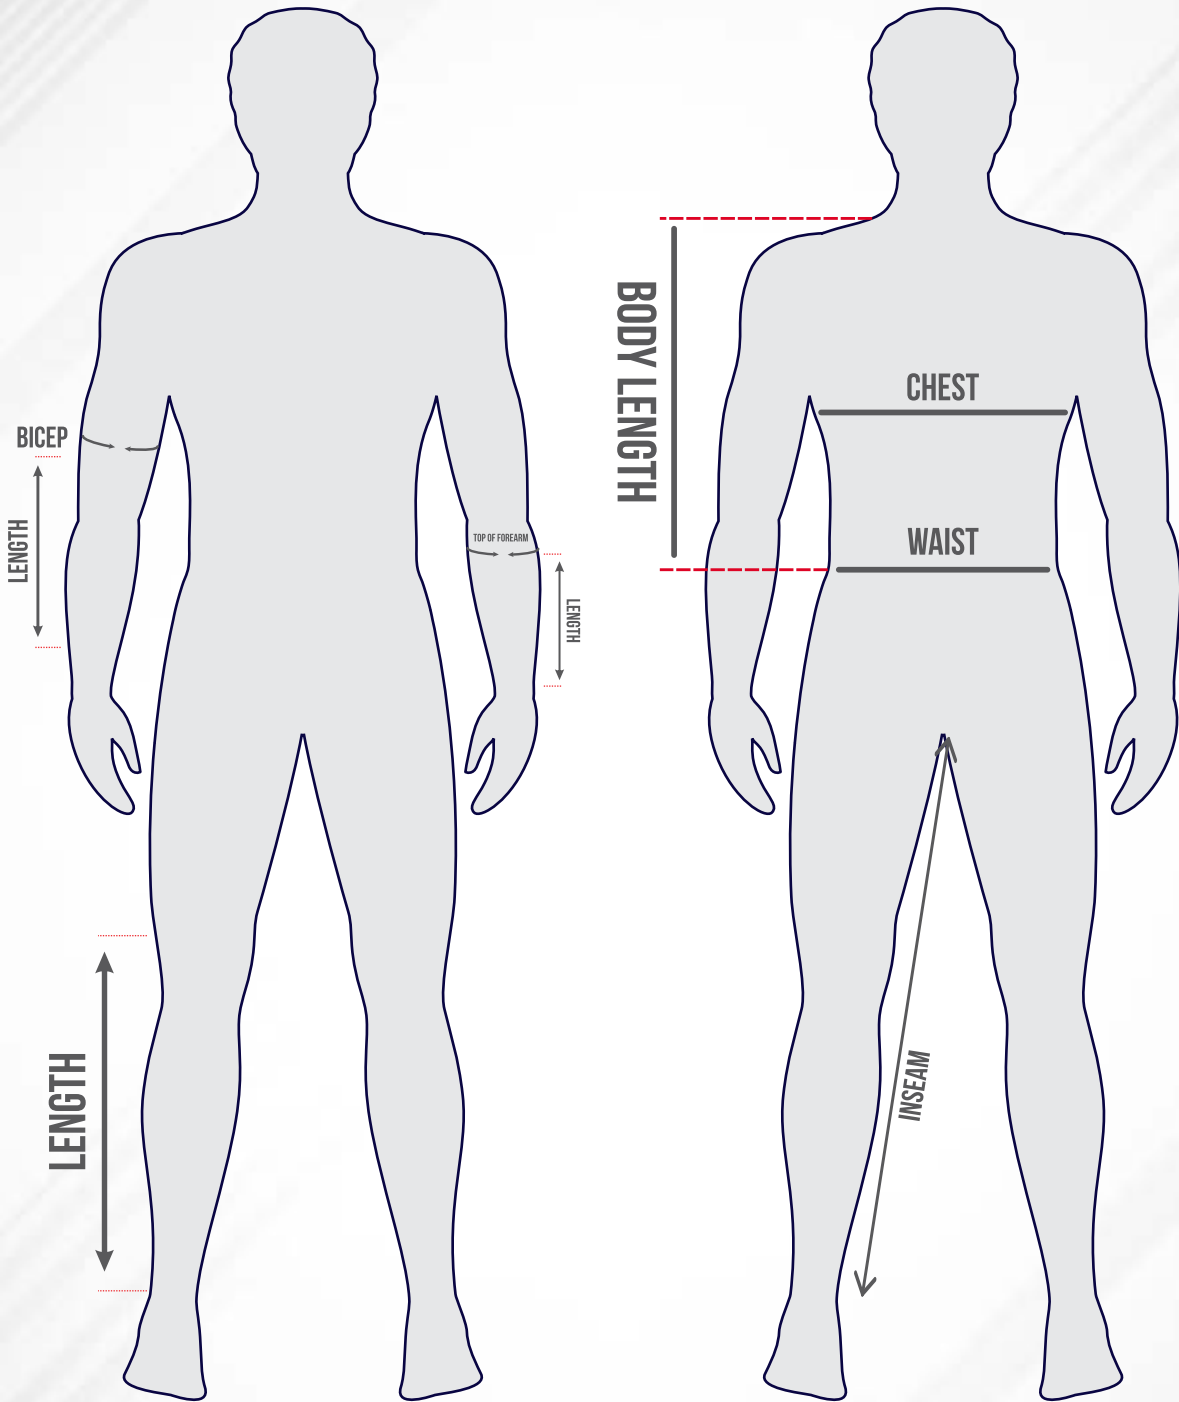

- 100% Polyester
- Top Hem

Youth: XS-M

Adult: L

SKU: ES-HKSK22-Y

SKU: ES-HKSK22-A

SIZE GUIDE

MEASURE: TOP OF FEET TO VELCRO ON HOCKEY SHORTS (OR GARTER BELT)
ALLOW A LITTLE EXTRA TO GO OVER SHIN PADS

DESIGNED
FOR EVERY BODY