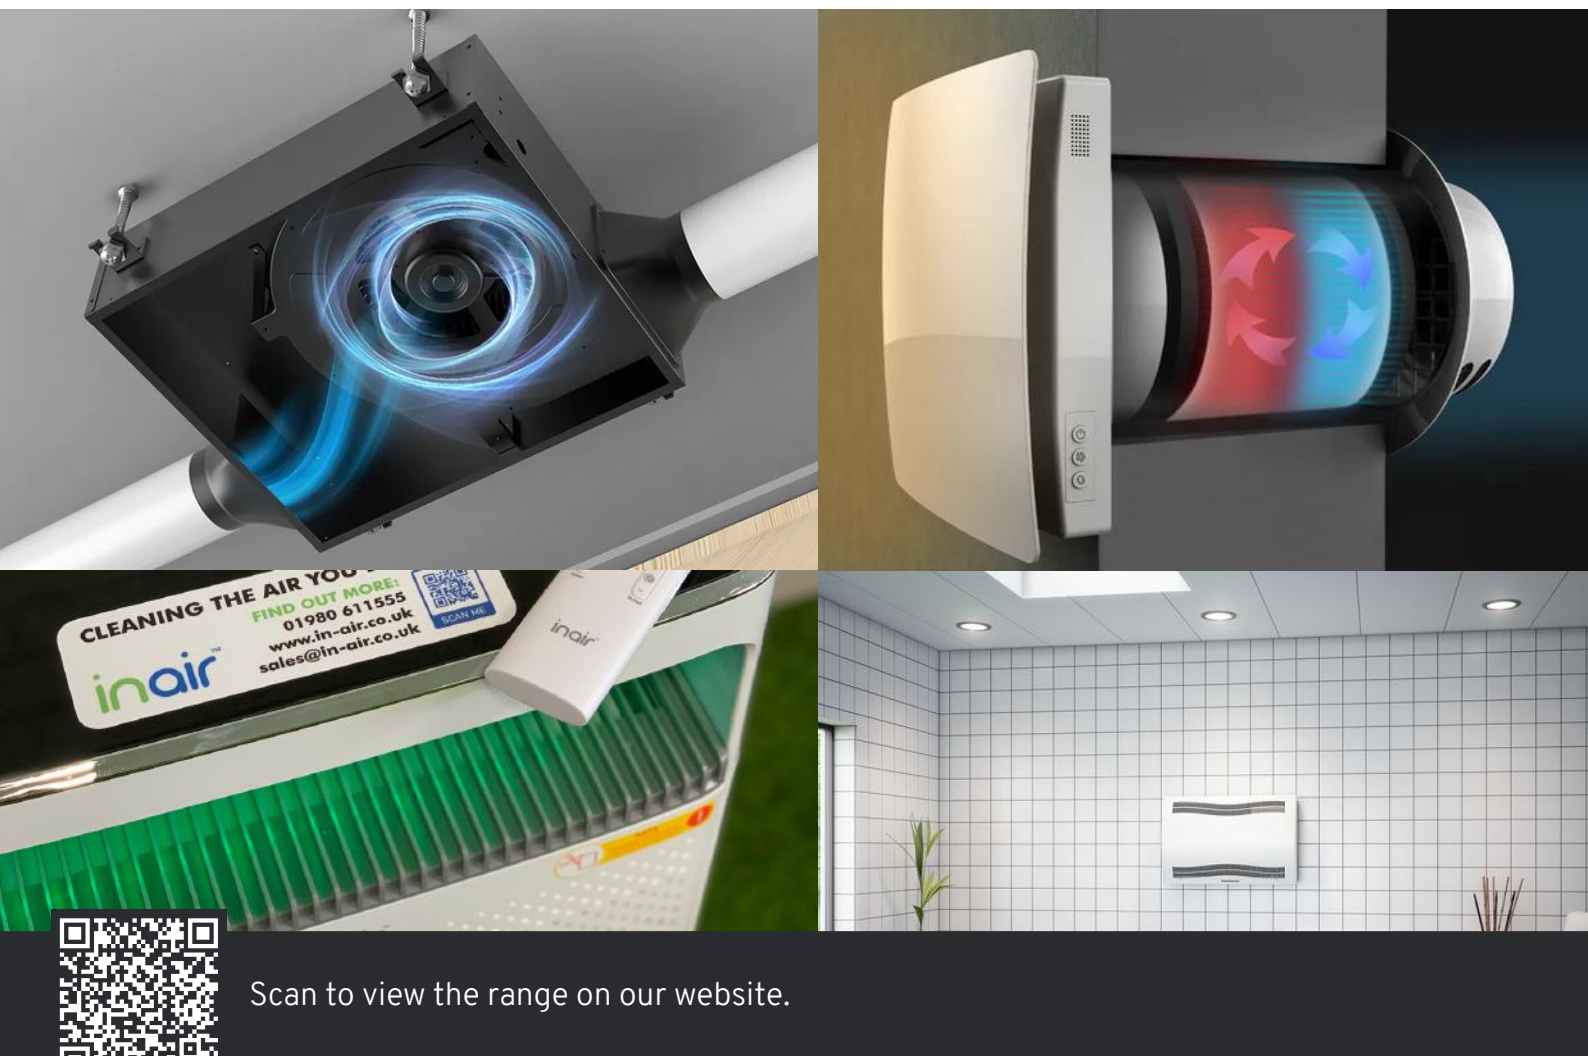

Catalina Spas™ is proud to offer a selection of InAir™ products, providing high-quality ventilation, dehumidification, heat pumps and air purification solutions designed specifically for enclosed spaces, wet rooms, showers, spa rooms, changing rooms, pool areas, wet display areas, as well as homes and offices.

InAir™ systems are engineered to significantly enhance indoor air quality by effectively managing ventilation and removing airborne pollutants. These advanced systems not only improve airflow but also create healthier, more comfortable environments for any space.

Equipped with state-of-the-art HEPA filters, InAir™ units capture 99.97% of airborne allergens and contaminants, including pollen, mould spores, dust, pet dander, microbes, smoke, and other harmful particles. This makes them an excellent choice for anyone looking to improve the air quality in a residential setting, a commercial space, or a high-humidity environment such as spa areas and pool rooms.

Whether you're looking to enhance the air quality in your home, office, or wellness facility, InAir™ products deliver reliable, energy-efficient performance, ensuring a consistent supply of cleaner, fresher air. Designed for ease of use and low maintenance, they offer long-term benefits for health, comfort, and well-being.

Scan to view the range on our website.