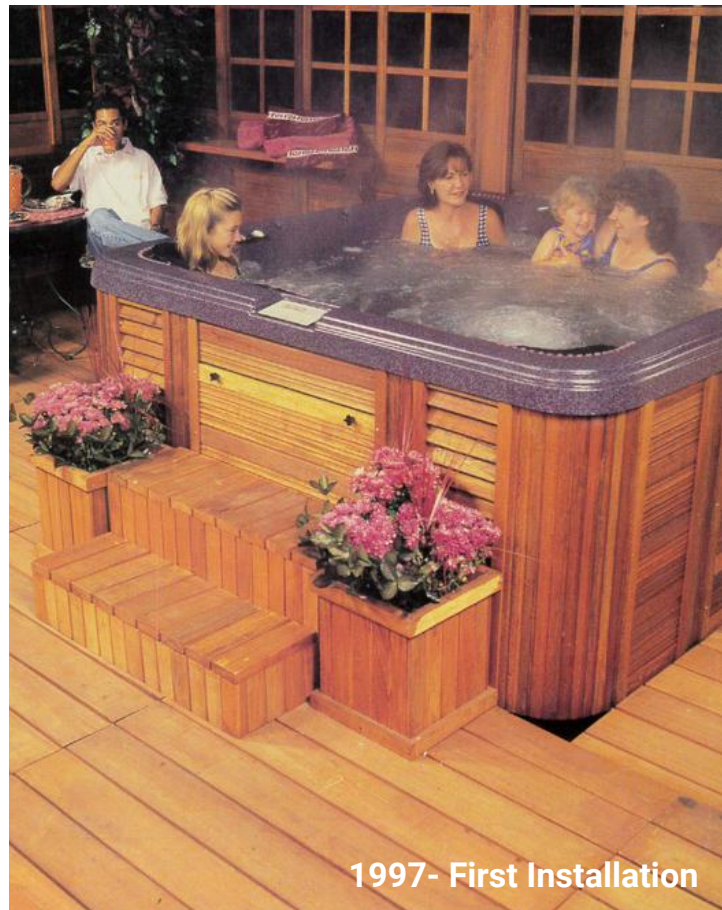

1997- First Installation