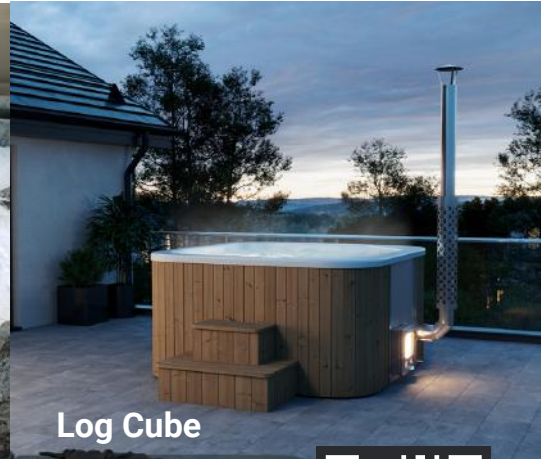

Log Cube

Scan to view the range on our website.

Saunas

Catalina Spas™ offers a diverse selection of saunas available in various sizes, shapes, and configurations to suit any space and lifestyle. Saunas are renowned for their numerous wellness benefits, including detoxification, improved metabolism, enhanced cardiovascular health, pain relief, and deep relaxation. Whether you're looking for a therapeutic retreat or a luxurious addition to your home, our saunas cater to every need.

Our latest models, including The Holt, The Wessex, and The Wessex 220 Vista, are designed with precision and elegance. These models feature customisable options, such as adjustable temperature controls, mood-enhancing lighting, premium wood finishes, and advanced audio systems, ensuring a truly tailored experience.