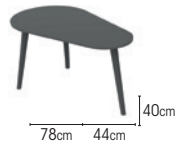

AMAZONE COMPONENTS

FRAME powder coated aluminium
alu charcoal mat
alu white mat

ITEMS
coffee table

charcoal (set of 2)
white (set of 2)

01-000568
01-000569

PREMIUM OUTDOOR FURNITURE, WORLDWIDE DELIVERY
www.jati-kebon.com