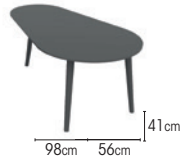

AMAZONE COMPONENTS

FRAME powder coated aluminium
alu charcoal mat
alu white mat

ITEMS
coffee table

charcoal (set of 2)
white (set of 2)

01-000568
01-000569

PREMIUM OUTDOOR FURNITURE, WORLDWIDE DELIVERY
www.jati-kebon.com