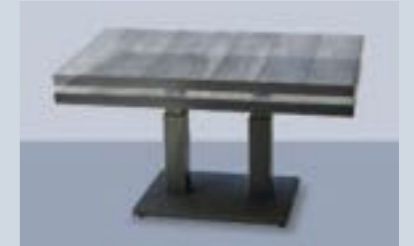

**MEMPHIS EXTENSION TABLE in charcoal**  
With wood look ceramic  
Extension: 201cm - 261cm x H 76cm

**MEMPHIS EXTENSION TABLE in black**  
With wood look ceramic  
Extension: 201cm - 261cm x H 76cm

**Aspen setting in charcoal with teak inlay arms and wood look ceramic table**

**ASPEN CHAIR charcoal**  
W 85cm H 78cm  
Seat Ht 42cm Arm Ht 57cm

**ASPEN 3 SEATER charcoal**  
W 215cm H 78cm Seat Ht 42cm Arm Ht 57cm

**RECTANGULAR COFFEE TABLE WITH CERAMIC TOP**  
120cm x 70cm x H 42cm