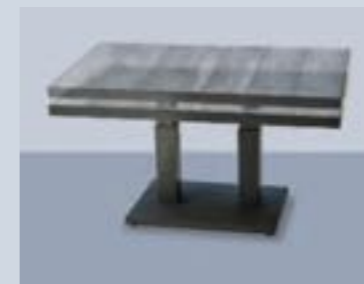

**ARIZONA TABLE**  
120cm round H 74cm  
White ceramic glass in charcoal

**MIAMI CHAIR**  
W 59cm H 85cm Seat Ht 48cm  
Arm Ht 64cm

**Arizona table 120cm with Kansas wicker chairs**

**Arizona table 120cm with Miami chairs**

Memphis dining table with Bronte dining chairs

**BRONTE PADDED SLING CHAIR**  
W 55cm H 86cm Seat Ht 45cm Arm Ht 64cm

**MEMPHIS DINING PEDESTAL**  
80 x 80cm H 74cm

Ballina deep seat reclining setting

**BALLINA CHAIR**  
W 70cm H 98cm  
Seat Ht 44cm Arm Ht 59cm

**BALLINA 2 SEATER**  
W 150cm H 98cm  
Seat Ht 44cm Arm Ht 59cm

**MEMPHIS POP-UP COFFEE TABLE**  
W 130cm x 76cm  
H from 51cm to 70cm

**BALLINA OTTOMAN**  
60 x 50cm H 44cm

**RECTANGULAR COFFEE TABLE WITH CERAMIC TOP**  
120cm x 60cm H 43cm