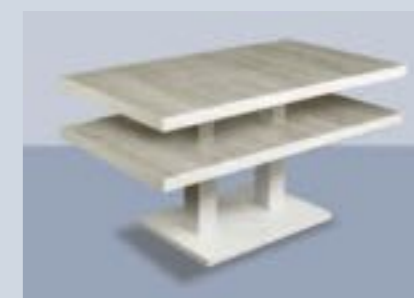

MEMPHIS POP-UP COFFEE TABLE
W 130cm x 76cm
H from 51cm to 70cm
In white or charcoal