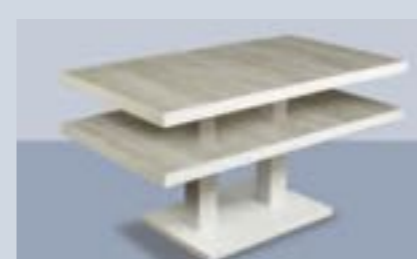

**WYE EXTENSION TABLE**  
 Extension: 161cm - 201cm H 76cm

**MEMPHIS EXTENSION TABLE black**  
 Extension: 201cm - 261cm H 76cm

**MEMPHIS EXTENSION TABLE charcoal**  
 Extension: 201cm - 261cm H 76cm

**MEMPHIS EXTENSION TABLE white**  
 Extension: 201cm - 261cm H 76cm

**MEMPHIS POP-UP COFFEE TABLE**  
 W 1300mm x 760mm  
 H from 510mm to 700mm

**POP-UP SINTERED STONE COFFEE TABLE**  
 W 150cm x 90cm H 50cm to 72cm

**BRUSSELS SINTERED STONE NEST COFFEE TABLES**  
 Smaller Table: 60cm dia. H 45cm  
 Larger Table: 90cm dia. H 35cm