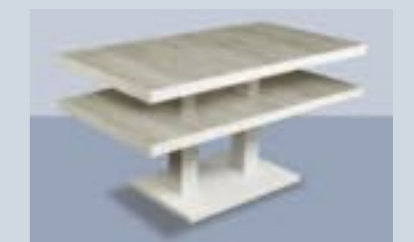

MEMPHIS POP-UP COFFEE TABLE
W 130cm x 76cm
H from 51cm to 70cm