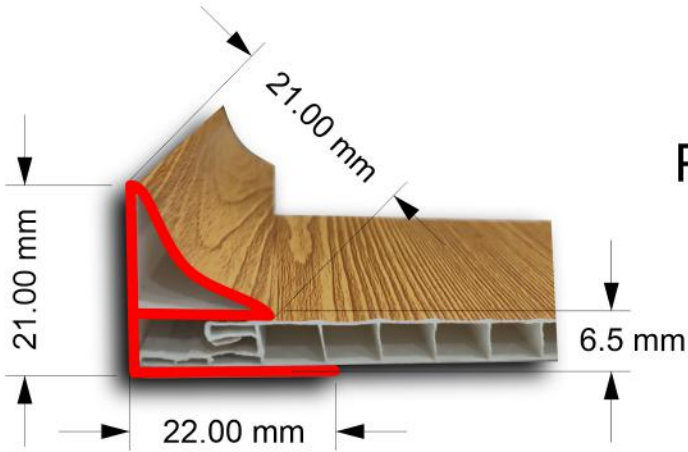

PVC PANEL ACCESSORIES : CORNER

21MM X 22MM X 2900MM