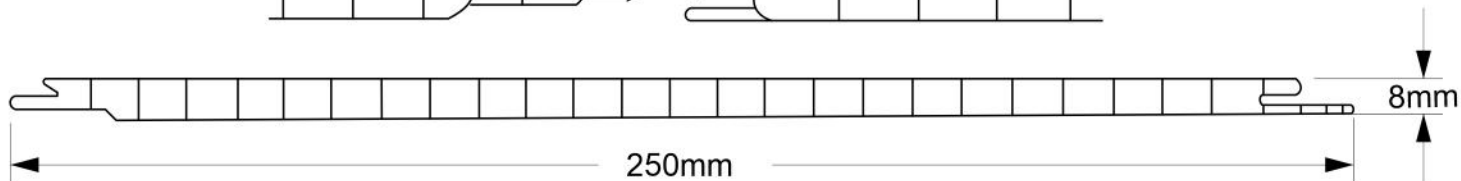

**PINE WOOD**

50910-9

**8MM X 250MM X 2900MM**

INCLUDES  
PANEL CLIP

AVAILABLE @

We'll Do More

\*COLORS AND SHADING MAY VARY BY BATCH\*

DE CP ELE PVC CEILING PANEL

**GOLDEN CHERRY**

50027-2

**8MM X 250MM X 2900MM**

INCLUDES  
PANEL CLIP

AVAILABLE @

We'll Do More

\*COLORS AND SHADING MAY VARY BY BATCH\*

DE CP ELE PVC CEILING PANEL