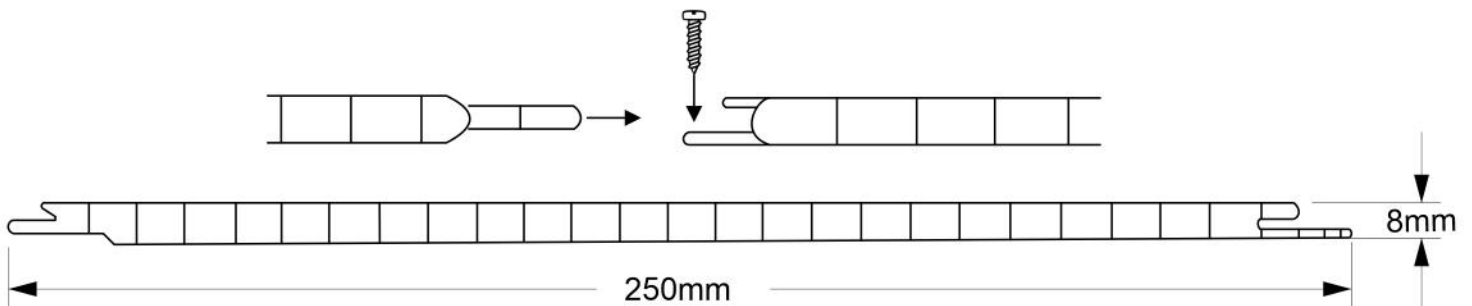

DE CP ELE PVC CEILING PANEL

WHITE PINE

58281-157

8MM X 250MM X 2900MM

INCLUDES
PANEL CLIP

AVAILABLE @

**Worldwide
home depot**

We'll Do More