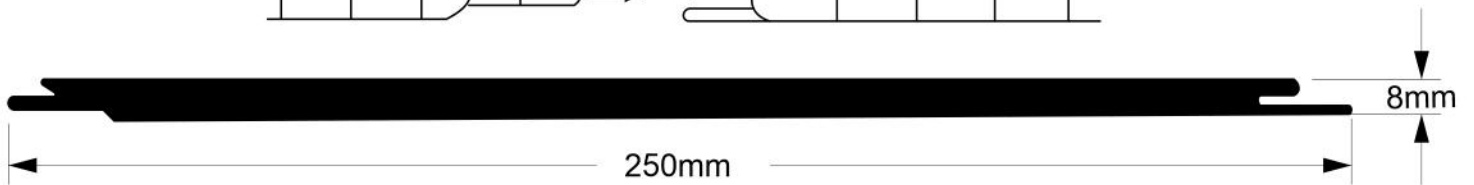

AVAILABLE @

We'll Do More

**ELEMENTS**  
PVC CEILING PANEL

\*COLORS AND SHADING MAY VARY BY BATCH\*

DE CP ELE PVC CEILING PANEL

**PLAIN WHITE**

56905-2

**8MM X 250MM X 2900MM**