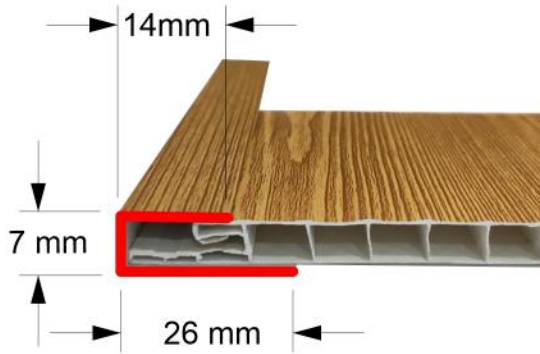

PVC PANEL ACCESSORIES
: U - CLIP
26MM X 7MM X 2900MM