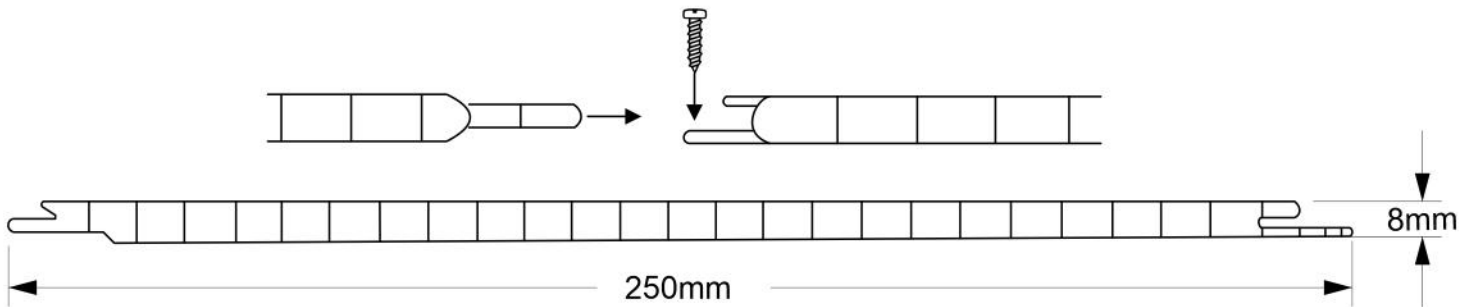

**8MM X 250MM X 2900MM**

INCLUDES  
PANEL CLIP

AVAILABLE @

**Worldwide  
home depot**

We'll Do More

\*COLORS AND SHADING MAY VARY BY BATCH\*

DE CP ELE PVC CEILING PANEL

**TEAK WOOD**

M-024

**8MM X 250MM X 2900MM**

INCLUDES  
PANEL CLIP

AVAILABLE @

**Worldwide  
home depot**

We'll Do More

\*COLORS AND SHADING MAY VARY BY BATCH\*

DE CP ELE PVC CEILING PANEL

**PINE WOOD**

50910-9

**8MM X 250MM X 2900MM**

INCLUDES  
PANEL CLIP

AVAILABLE @

We'll Do More

\*COLORS AND SHADING MAY VARY BY BATCH\*

DE CP ELE PVC CEILING PANEL