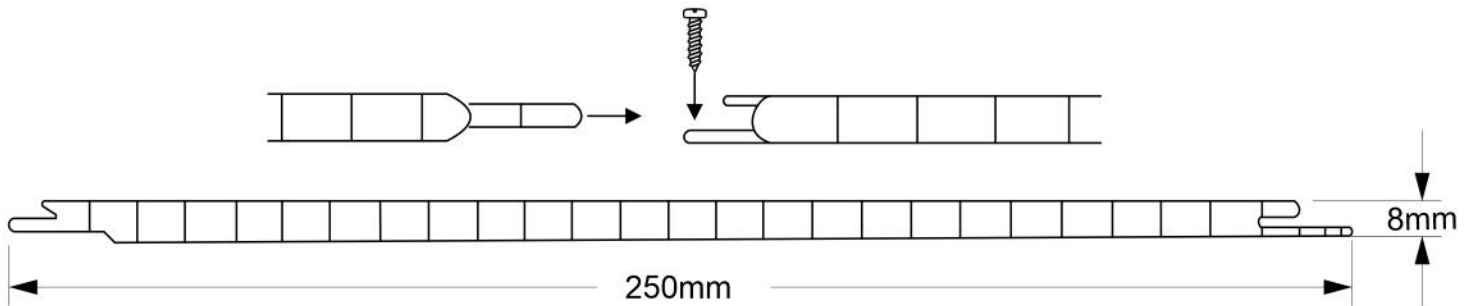

**GOLDEN CHERRY**

50027-2

**8MM X 250MM X 2900MM**

INCLUDES  
PANEL CLIP

AVAILABLE @

We'll Do More

\*COLORS AND SHADING MAY VARY BY BATCH\*

DE CP ELE PVC CEILING PANEL

**RED WOOD**

51810-1

**8MM X 250MM X 2900MM**

INCLUDES  
PANEL CLIP

AVAILABLE @

We'll Do More