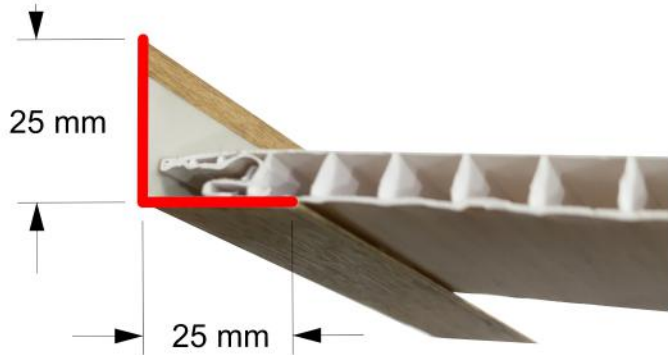

**GOLDEN CHERRY**

**RED WOOD**

AVAILABLE @

We'll Do More

**PVC PANEL ACCESSORIES**  
**: L - CLIP**  
**25MM X 25MM X 2900MM**

**PLAIN WHITE**

**WHITE PINE**

**TEAK WOOD**