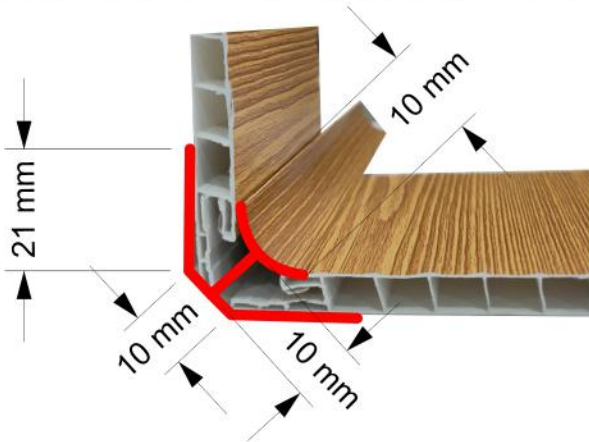

## PVC PANEL ACCESSORIES : CORNER

21MM X 22MM X 2900MM

**PLAIN WHITE**

**WHITE PINE**

**TEAK WOOD**

**PINE WOOD**

**GOLDEN CHERRY**

**RED WOOD**

AVAILABLE @

We'll Do More

**PVC PANEL ACCESSORIES**  
**: U - CLIP**  
**26MM X 7MM X 2900MM**

**PLAIN WHITE**

**WHITE PINE**

**TEAK WOOD**

**PINE WOOD**

**GOLDEN CHERRY**

**RED WOOD**

AVAILABLE @

We'll Do More

**PVC PANEL ACCESSORIES  
: INTERNAL CORNER  
40MM X 10MM X 2900MM**

**PLAIN WHITE**

**WHITE PINE**

**TEAK WOOD**

**PINE WOOD**