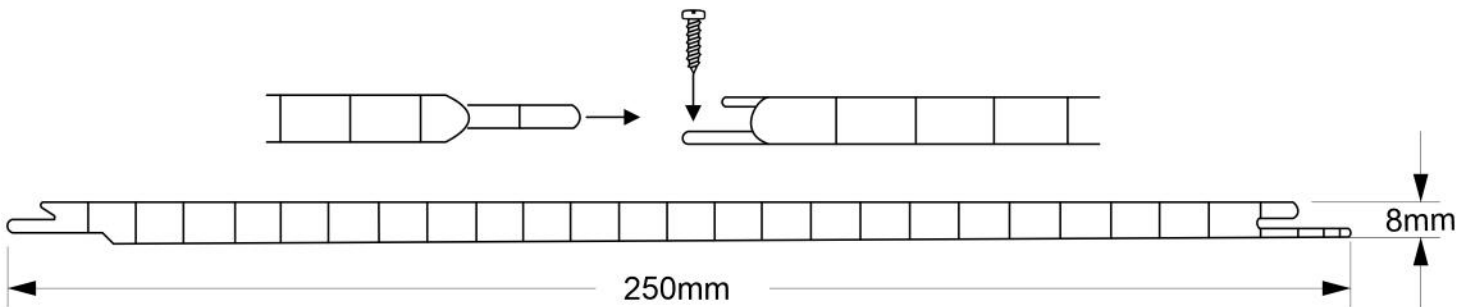

**8MM X 250MM X 2900MM**

INCLUDES  
PANEL CLIP

AVAILABLE @

**Worldwide  
home depot**

We'll Do More

\*COLORS AND SHADING MAY VARY BY BATCH\*

DE CP ELE PVC CEILING PANEL

**TEAK WOOD**

M-024

**8MM X 250MM X 2900MM**

INCLUDES  
PANEL CLIP

AVAILABLE @

**Worldwide  
home depot**

We'll Do More

\*COLORS AND SHADING MAY VARY BY BATCH\*

DE CP ELE PVC CEILING PANEL