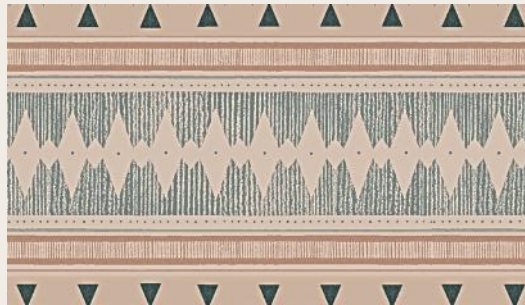

ZOE GLENCROSS X CORAL + HIVE

CORAL + HIVE

Z O E
GLENCROSS

RUG COLLECTION

SA Retail Price list

ZIGGY RUG (Colourway: Inky Diamonds + Terracotta) // Coral + Hive x Zoe Glencross

MALLA RUG (colourway: Toasted Almond + Ochre) // Coral + Hive x Zoe Glencross

ZIGGY

| ZIGGY RUG | | RETAIL RATE / SQM (RAND) |
|-------------------------|-------------|--------------------------|
| Jute + New Zealand Wool | | R 7,079.00 |
| Runner | 0.9m x 2m | R 12,741.00 |
| Medium | 1.8m x 2.5m | R 31,853.00 |
| Large | 2m x 3m | R 42,471.00 |
| Extra Large | 3m x 4m | R 84,942.00 |