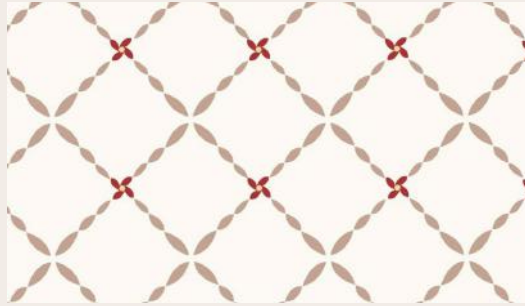

PORTO NU

PORTO NU RUG		RETAIL RATE / SQM (RAND)
Karakul Wool + Mohair		R 8,388.00
Runner	0.9m x 2m	R 15,099.00
Medium	1.8m x 2.5m	R 37,747.00
Large	2m x 3m	R 50,329.00
Extra Large	3m x 4m	R 100,658.00