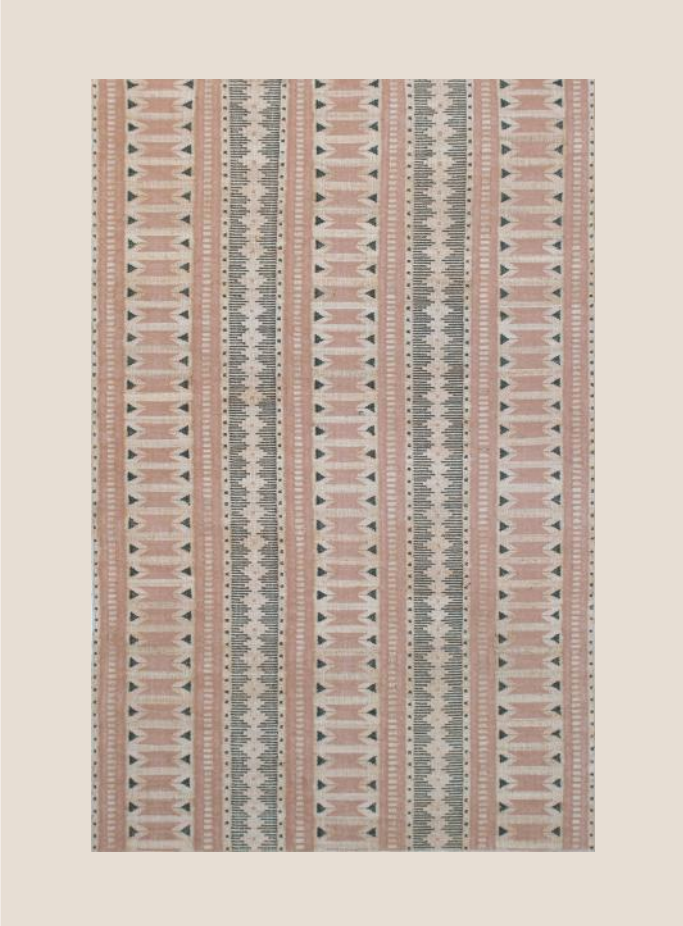

ZOE GLENCROSS X CORAL + HIVE

CORAL + HIVE

Z O E
GLENCROSS

RUG COLLECTION

SA Retail Price list

ZIGGY RUG (Colourway: Inky Diamonds + Terracotta) // Coral + Hive x Zoe Glencross

MALLA RUG (colourway: Toasted Almond + Ochre) // Coral + Hive x Zoe Glencross

ZIGGY

| ZIGGY RUG | | RETAIL RATE / SQM (RAND) |
|-------------------------|-------------|--------------------------|
| Jute + New Zealand Wool | | R 7,079.00 |
| Runner | 0.9m x 2m | R 12,741.00 |
| Medium | 1.8m x 2.5m | R 31,853.00 |
| Large | 2m x 3m | R 42,471.00 |
| Extra Large | 3m x 4m | R 84,942.00 |

PORTO NU

| PORTO NU RUG | | RETAIL RATE / SQM (RAND) |
|-----------------------|-------------|--------------------------|
| Karakul Wool + Mohair | | R 8,388.00 |
| Runner | 0.9m x 2m | R 15,099.00 |
| Medium | 1.8m x 2.5m | R 37,747.00 |
| Large | 2m x 3m | R 50,329.00 |
| Extra Large | 3m x 4m | R 100,658.00 |

MALLA

| MALLA RUG | | RETAIL RATE / SQM (RAND) |
|-------------------------|-------------|--------------------------|
| Jute + New Zealand Wool | | R 6,435.00 |
| Runner | 0.9m x 2m | R 11,583.00 |
| Medium | 1.8m x 2.5m | R 28,958.00 |
| Large | 2m x 3m | R 38,610.00 |
| Extra Large | 3m x 4m | R 77,220.00 |