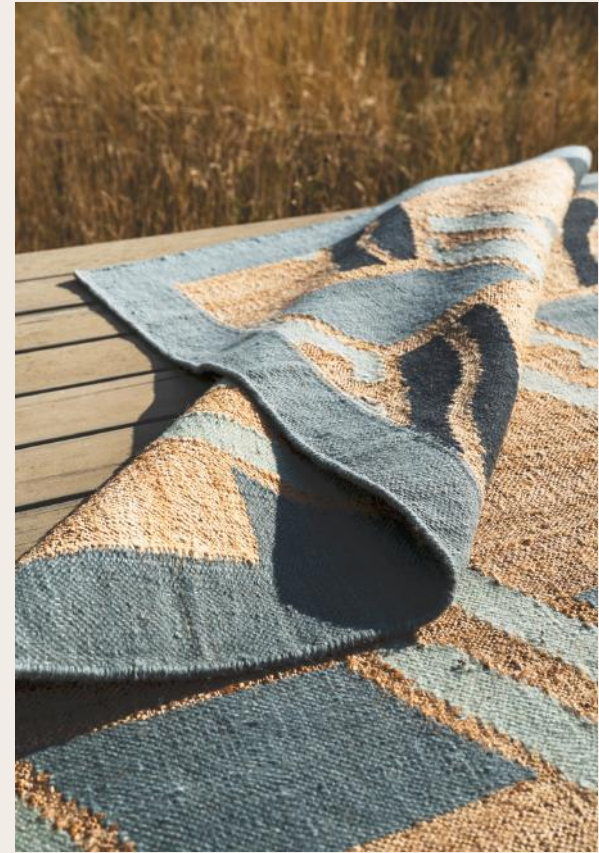

ZOE GLENCROSS X CORAL + HIVE

CORAL + HIVE

Z O E
GLENCROSS

RUG COLLECTION

SA Retail Price list

ZIGGY RUG (Colourway: Inky Diamonds + Terracotta) // Coral + Hive x Zoe Glencross

MALLA RUG (colourway: Toasted Almond + Ochre) // Coral + Hive x Zoe Glencross