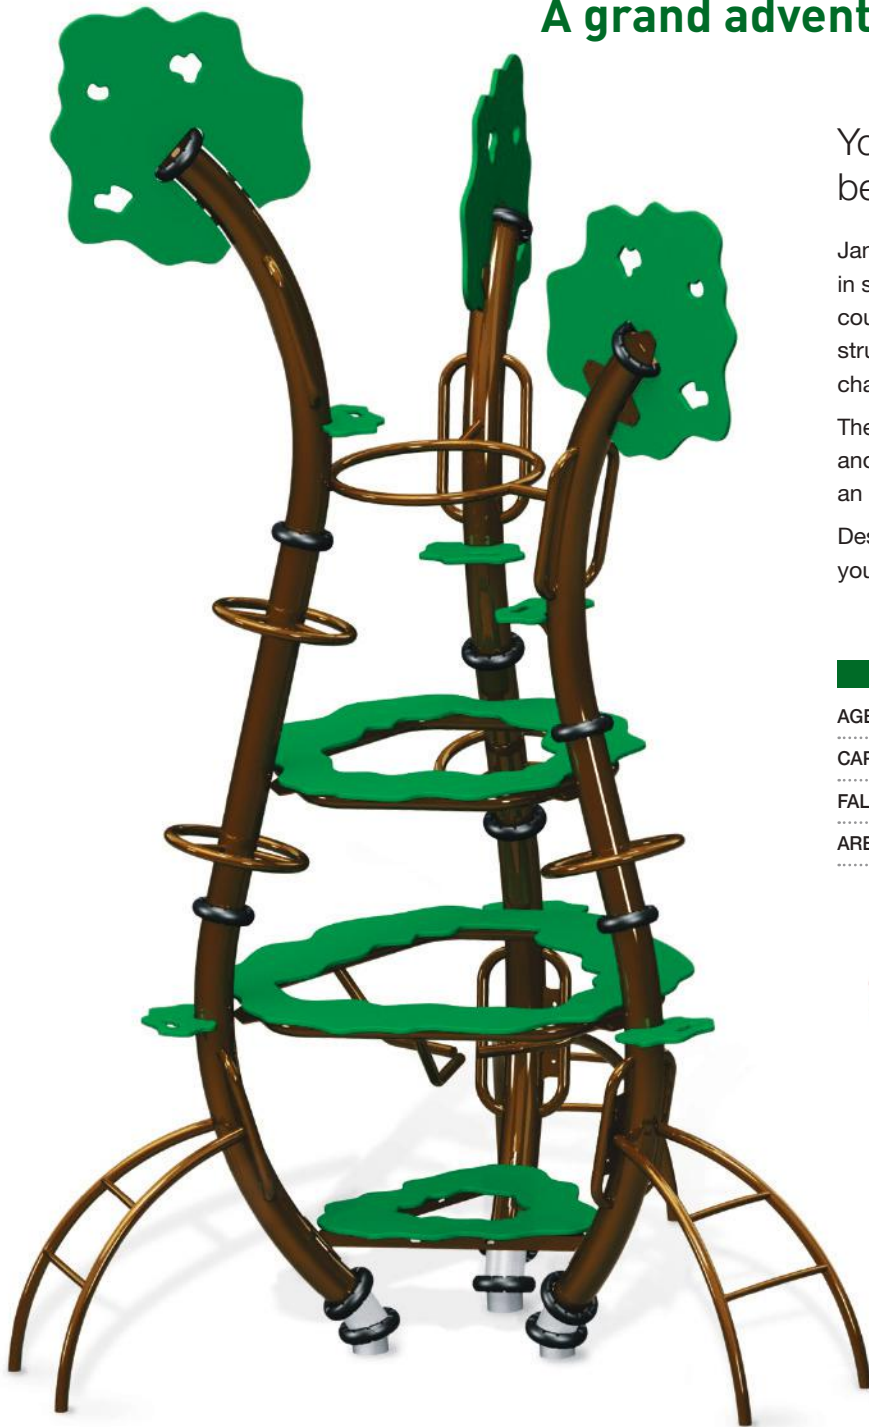

THE BAOBAB

A grand adventure inspired by NATURE.

Your recreational space will never be the same!

Jambette is pleased to present the latest innovation in super-climbers, the BAOBAB. Just like it's African counterpart known for its longevity, this majestic structure will reign over your park with nobility and character for years.

The Baobab can accommodate more than 10 children and its four climbing levels give young climbers an unrivalled psychomotor challenge.

Designed and manufactured in our Lévis factory, you are guaranteed quality and availability.

G-13005	
AGE GROUP	5-12 years old
CAPACITY	10 children
FALL HEIGHTS	9' 7" (2.9 m)
AREA REQUIRED	24' x 24' (7.3 m x 7.3 m)

NATURE

Jambette.com
INNOVATION FOR THE RECREATIONAL SPACE

1 877 363-2687
jambette@jambette.com