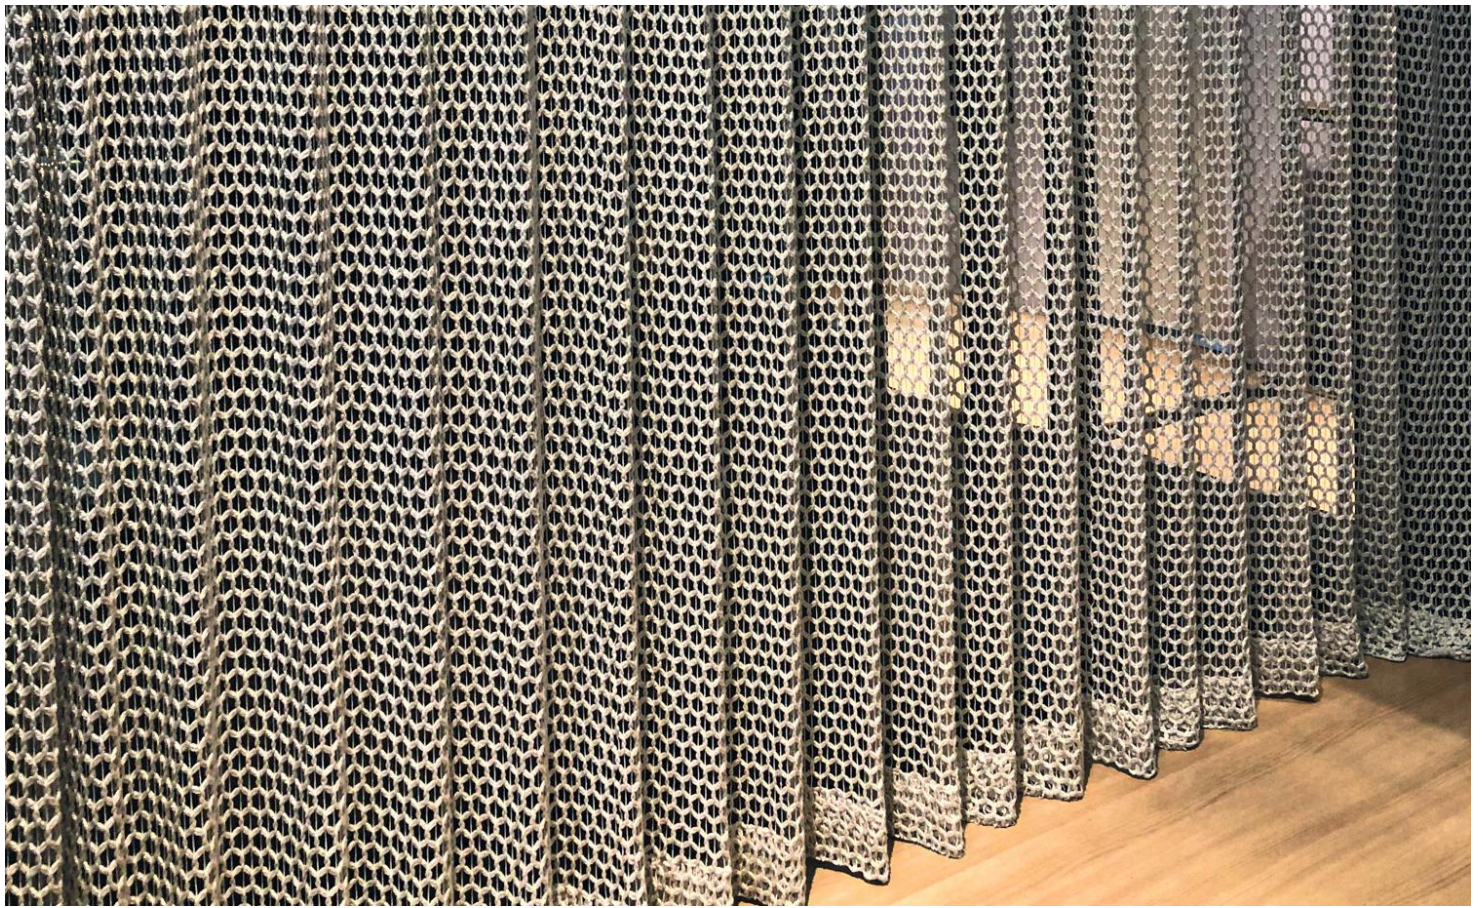

LASHINGS® COLLECTION **HONEYCOMB**

1400 mm

0,360 g/m<sup>2</sup>

HONEYCOMB

**uniflex**

WHITE\*

OFF WHITE\*

NUDE\*

BROWN\*

LIGHT GREEN\*

CAMEL\*

ORANGE\*

NATURAL 8540

BEIGE

LIGHT GREY\*

GREY\*