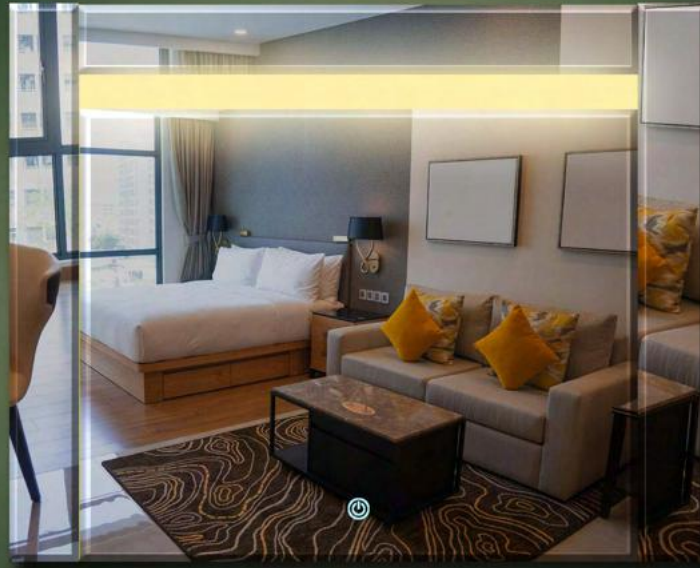

PRISM GLASS®

LED Mirror

DG - 126A

Mirror Size : 600 X 750

Can Be Customized In Any Size

5MM Extra Clear Copper Free Mirror

Light, Driver & Sensor

Customised

Waterproof PVC Board

Extra Clear Mirror

90+ CRI Index For
More Brightness

100% Copper Free
Silver mirror

Acrylic Border

ON / OFF Touch Button
With Dimmer