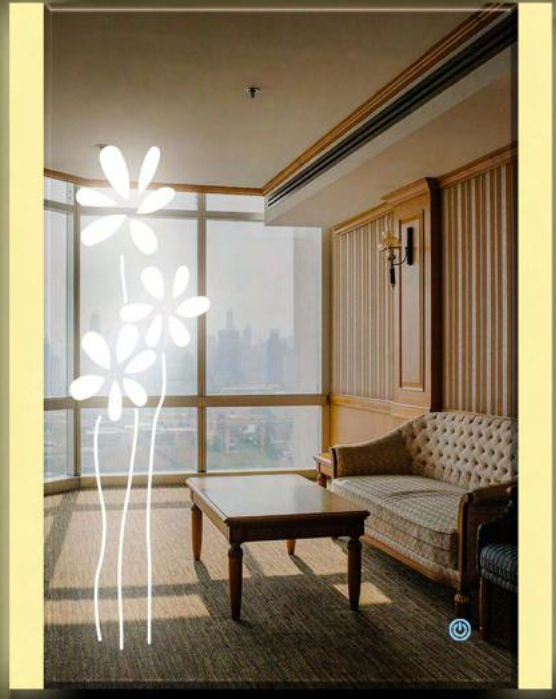

PRISM GLASS®

LED Mirror

Light, Driver & Sensor

Customised

Waterproof PVC Board

Extra Clear Mirror

90+ CRI Index For More Brightness

100% Copper Free Silver mirror

Acrylic Border

ON / OFF Touch Button With Dimmer
Single Touch Double Colour LED

Triple Color Light

DG - 121A

Mirror Size : 600 X 750

Can Be Customized In Any Size

5MM Extra Clear Copper Free Mirror