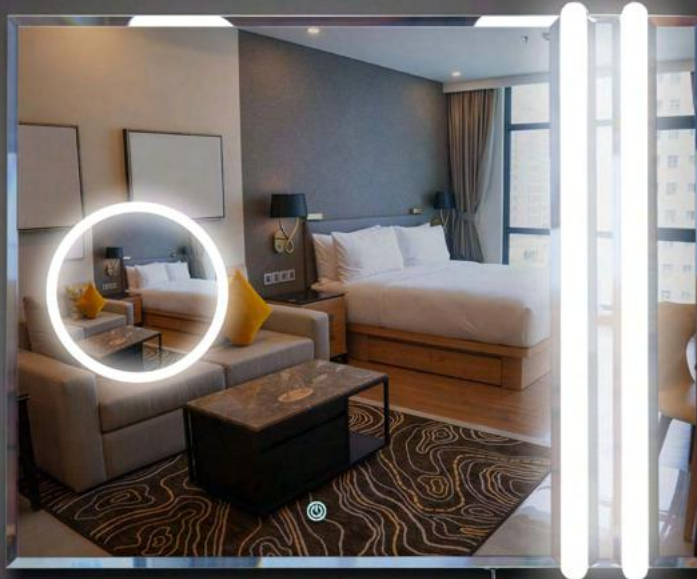

PRISM GLASS®

LED Mirror With Magnifying Mirror

With 5X OR 3X Zoom

Acrylic Border

ON / OFF Touch Button
With Dimmer

Magnifying Mirror
With LED Light

Light, Driver & Sensor

Customised

Waterproof PVC Board

Extra Clear Mirror

90+ CRI Index For
More Brightness

100% Copper Free
Silver mirror

DG - 133AM

Mirror Size : 600 X 750

Can Be Customized In Any Size

5MM Extra Clear Copper Free Mirror