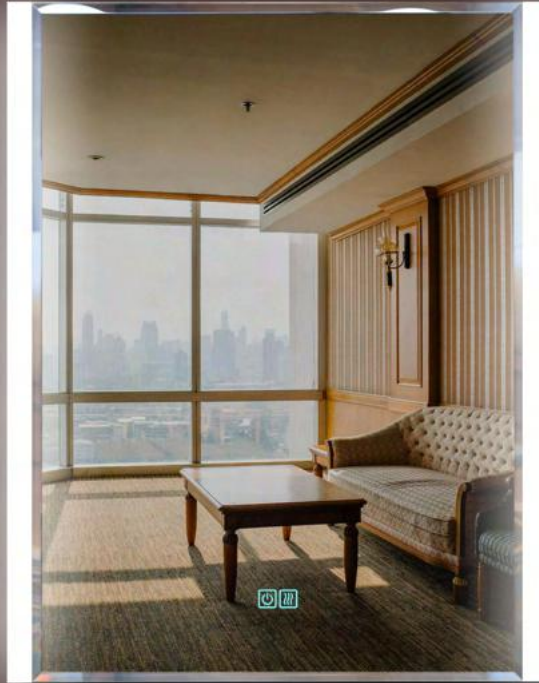

PRISM GLASS®

LED Mirror

Acrylic Border

ON / OFF Touch Button
With Diffuser Touch Button

DG - 120A

Mirror Size : 600 X 750

Can Be Customized In Any Size

5MM Extra Clear Copper Free Mirror