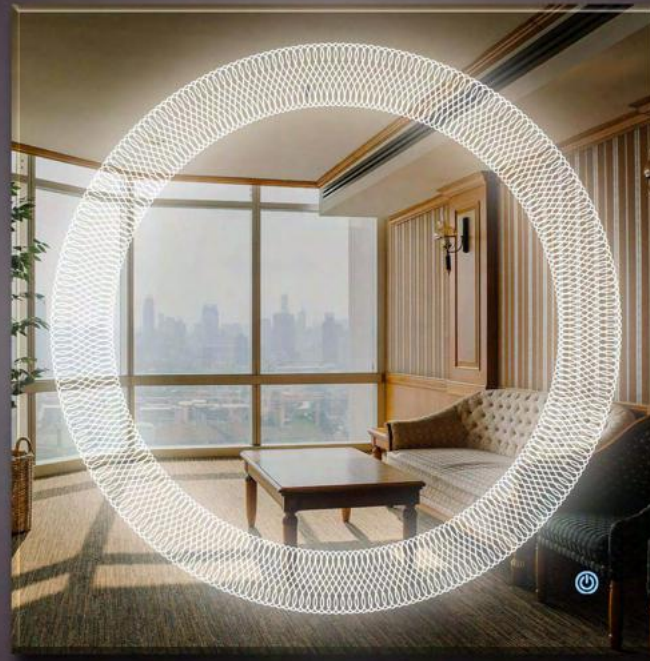

PRISM GLASS®

LED Mirror With Leaser Etching Design

Light, Driver & Sensor

Customised

Waterproof PVC Board

Extra Clear Mirror

90+ CRI Index For
More Brightness

100% Copper Free
Silver mirror