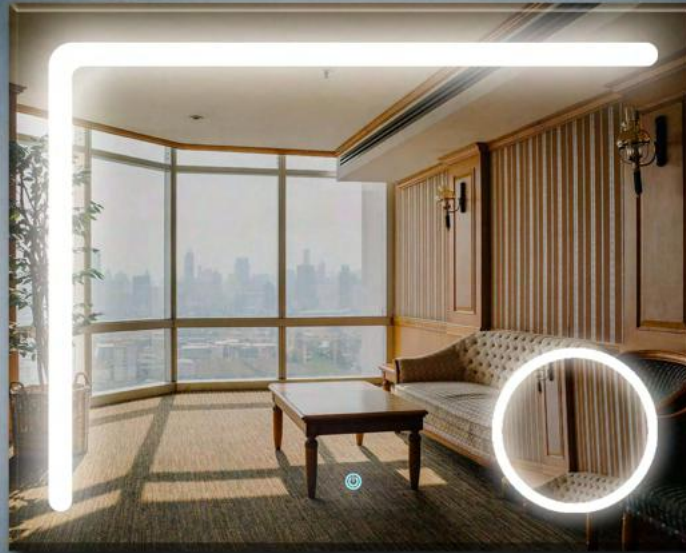

PRISM GLASS®

LED Mirror With Magnifying Mirror

With 5X OR 3X Zoom

ON / OFF Touch Button
With Dimmer

Magnifying Mirror
With LED Light

DG - 134M

Mirror Size : 600 X 750

Can Be Customized In Any Size