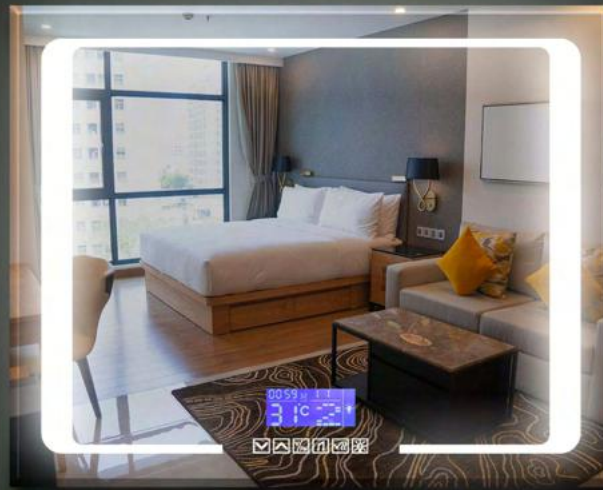

PRISM GLASS®

Light, Driver & Sensor

LED Mirror

Customised

Waterproof PVC Board

Extra Clear Mirror

90+ CRI Index For
More Brightness

100% Copper Free
Silver mirror

Six Touch

- ON/OFF Touch Button With Dimmer
- Single Touch With Double Colour LED
- Display Date , Time & Tempreture
- Connect With Blue Tooth And Play Music From Your Mobile
- FM Radio
- In Built Speakers
- Mirror Anti Fogg (Difogger)

DG - 149ST

Mirror Size : 600 X 750

Can Be Customized In Any Size

5MM Extra Clear Copper Free Mirror