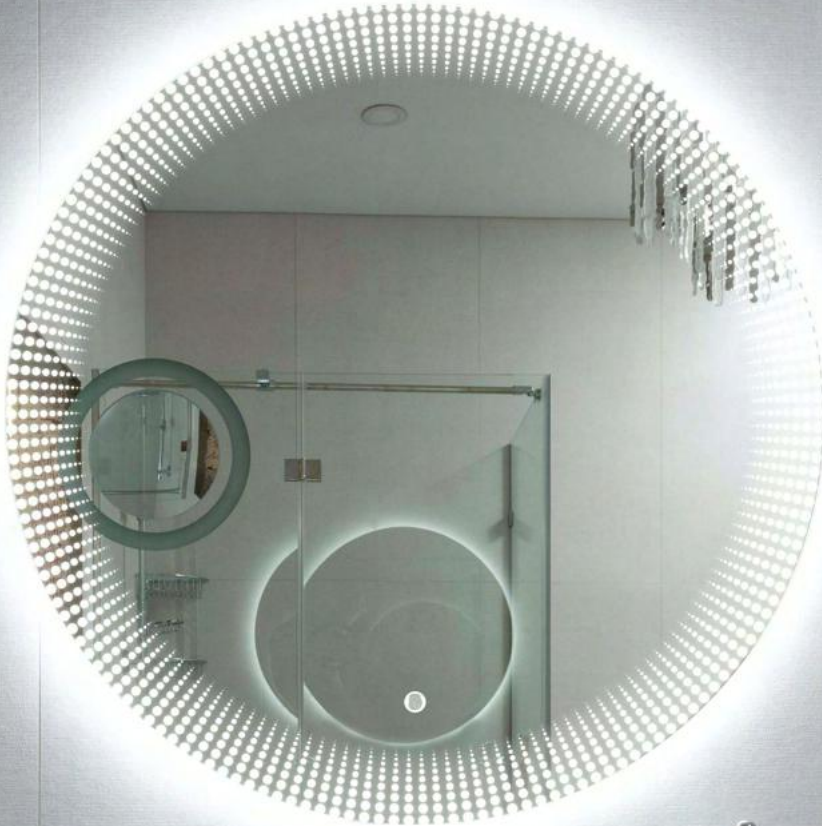

LD - 10005

Size : 30 X 30
Or
Custom Size as Required

Light, Driver & Sensor

Elegant Laser Design LED Mirror

PRISM GLASS®

Customised

Waterproof PVC Board

Extra Clear Mirror

Custom Size as Required

PRISM GLASS®

Dressing Mirror

**Laser Design
LED Mirror**

Frontlit & Backlit

**Model No.
10003**

**Size : 24 x 54
Or
Custom Size as Required**

Light, Driver & Sensor

Waterproof PVC Board

Extra Clear Mirror

90+ CRI Index For
More Brightness

100% Copper Free
Silver mirror

Sharp Leaser Design
LED Mirror

Touch Sensor
For ON/OFF Lights

Dimmable Lights

Frontlit & Backlit

Size : 24 X 30

Or

Custom Size as Required

PRISM GLASS®

LED Mirror & CONSOLE

DG - 101A

Mirror Size : 906 X 743

Console Size: 894 X 226 X 197