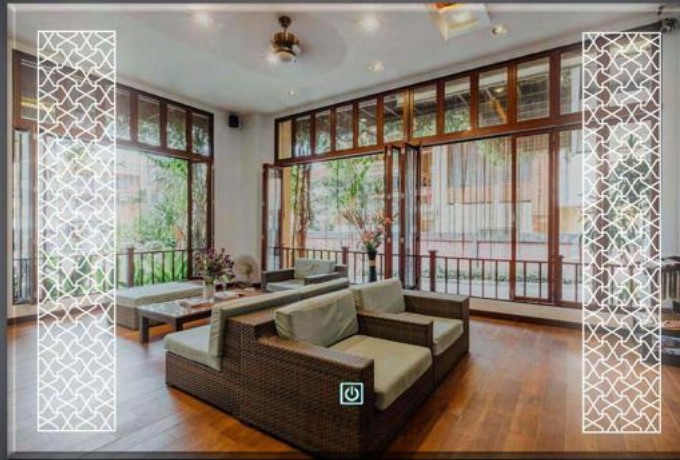

PRISM GLASS®

Light, Driver & Sensor

Customised

Waterproof PVC Board

Extra Clear Mirror

90+ CRI Index For
More Brightness

100% Copper Free
Silver mirror

LED Mirror With Leaser Etching Design

ON / OFF Touch Button
With Dimmer

Leaser Etching Design

DG - 160LE

Mirror Size : 600 X 900

Can Be Customized In Any Size

5MM Extra Clear Copper Free Mirror