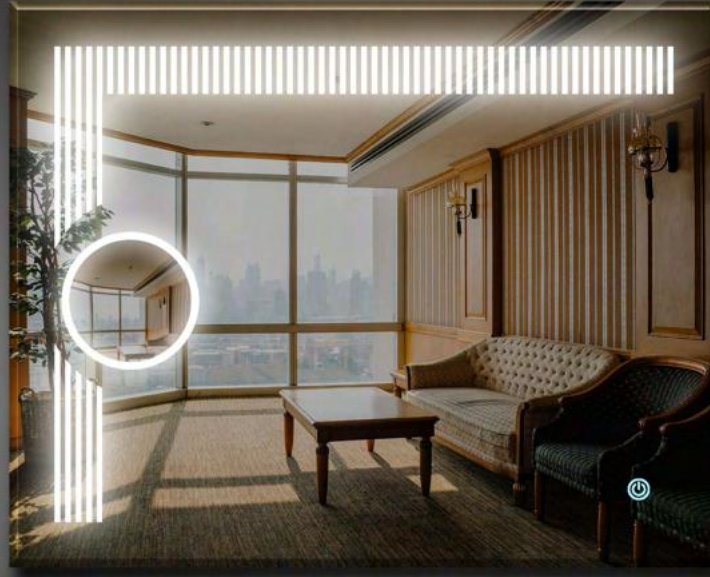

90+ CRI Index For
More Brightness

100% Copper Free
Silver mirror

ON / OFF Touch Button
With Dimmer

Magnifying Mirror
With LED Light

DG - 137M

Mirror Size : 600 X 750

Can Be Customized In Any Size

5MM Extra Clear Copper Free Mirror

PRISM GLASS®

LED Mirror With Magnifying Mirror

With 5X OR 3X Zoom

DG - 138M

Mirror Size : 600 X 750

Can Be Customized In Any Size

5MM Extra Clear Copper Free Mirror

Light, Driver & Sensor