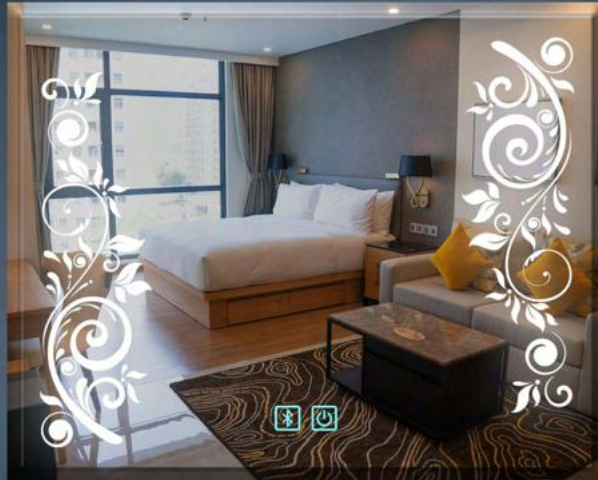

Two Touch

- ON / OFF Touch Button With
Dimmer & Single Touch Double LED

Triple Color Light

- Blue Tooth Connectivity
- In Built Speakers

DG - 153B

Mirror Size : 600 X 750

Can Be Customized In Any Size

5MM Extra Clear Copper Free Mirror