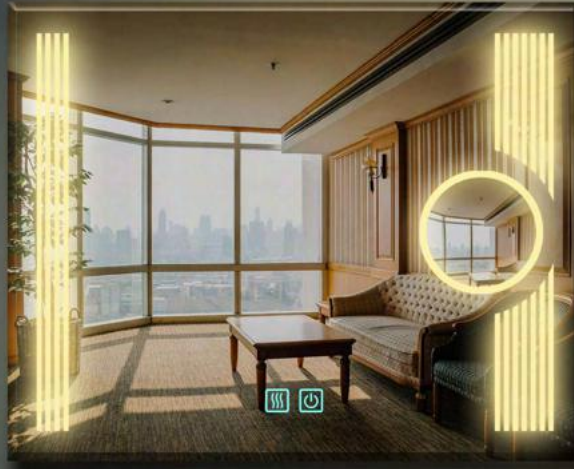

PRISM GLASS®

Light, Driver & Sensor

Customised

Waterproof PVC Board

Extra Clear Mirror

90+ CRI Index For
More Brightness

100% Copper Free
Silver mirror

LED Mirror With Magnifying Mirror

With 5X OR 3X Zoom

Two Touch

- ON / OFF Touch Button With Dimmer
& Single Touch Double Colour LED

Triple Color Light

- Mirror Defogger Button

Magnifying Mirror
With LED Light

DG - 136MD

Mirror Size : 600 X 750

Can Be Customized In Any Size

5MM Extra Clear Copper Free Mirror