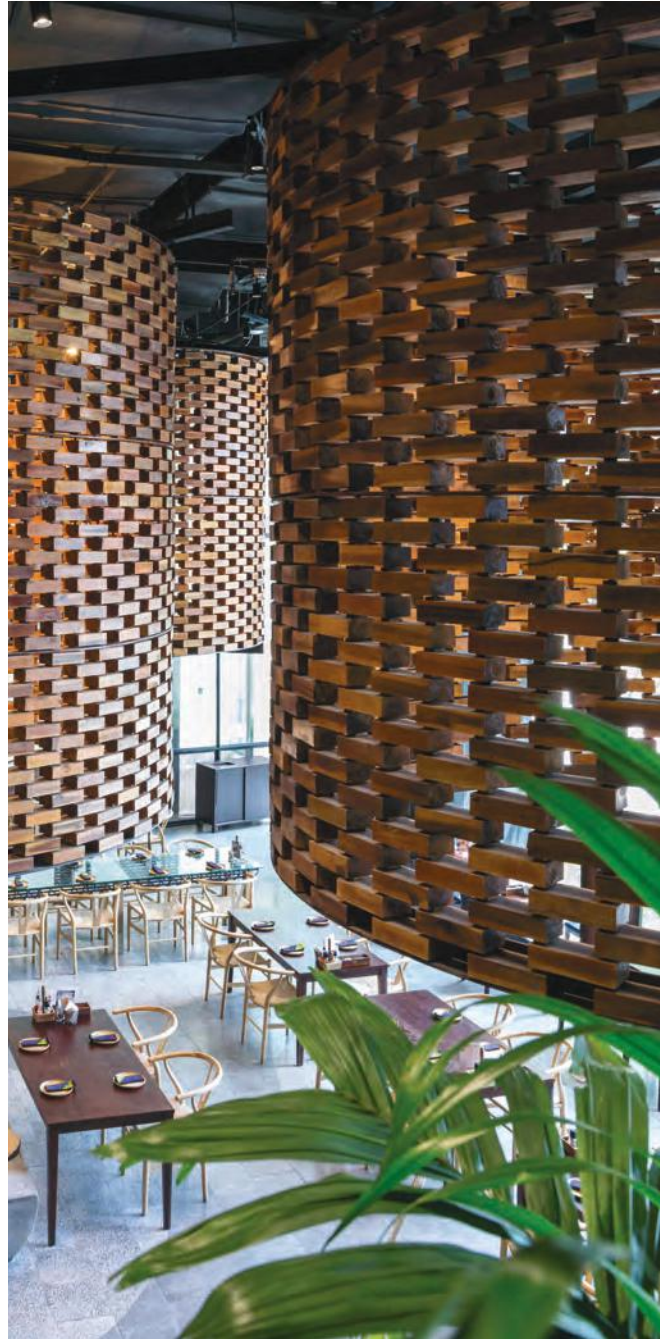

uniflex

SAIGON | HANOÍ

uniflex

SAIGON

DECOR COLLECTION

FEEL THE LIGHT

7533 - SILVER BIRCH

7534 - NATURAL TAN