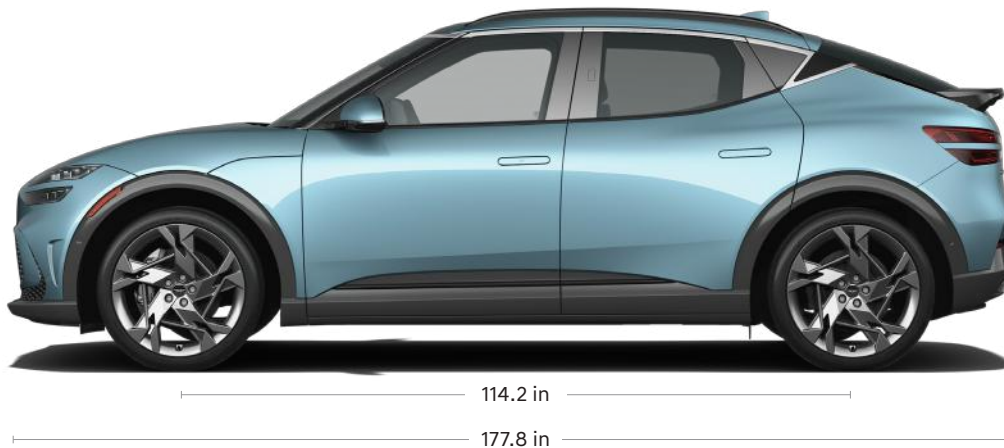

2024 GENESIS GV60 SPECIFICATIONS

EXTERIOR

Wheelbase	GV60
Length	114.2 in
Width (excluding mirrors)	177.8 in
Height	74.4 in
	62.4 in

INTERIOR

Headroom – 1st / 2nd Row (with Vision Roof)	GV60
Legroom – 1st / 2nd Row	39.0 / 38.1 in
Shoulder Room – 1st / 2nd Row	42.3 / 37.6 in
	57.5 / 55.9 in

FUEL ECONOMY

	STD	ADV	PERF
Rear Wheel Drive (city/highway/combined MPGe)¹	125/99/112	–	–
All Wheel Drive (city/highway/combined MPGe)¹	–	103/86/95	97/82/90
All Electric Range²	294 miles	248 miles	235 miles

VOLUME

Passenger Compartment	GV60
Cargo – Behind 1st Row	101.1 cu ft
Cargo – Behind 2nd Row	54.7 cu ft
	24.0 cu ft

GENESIS BRAND WARRANTY

POWERTRAIN LIMITED WARRANTY

NEW VEHICLE LIMITED WARRANTY

ANTI-PERFORATION WARRANTY

10 YEARS / 100,000 MILES³

5 YEARS / 60,000 MILES⁴

7 YEARS / UNLIMITED MILES⁴

¹MPGe is the EPA-equivalent measure of gasoline fuel efficiency for electric mode operation. Use for comparison purposes only. Mileage may vary depending on driving conditions, driving habits, the vehicle's condition, the age/condition of the lithium ion polymer battery, and other factors. ²Estimated driving range based on a fully charged battery pack and combined MPGe rating. ³Powertrain Limited Warranty available for original retail owner only. ⁴For further details and limitations regarding the Genesis Brand Warranty, contact your Genesis retailer or visit [genesis.com](https://www.genesis.com).