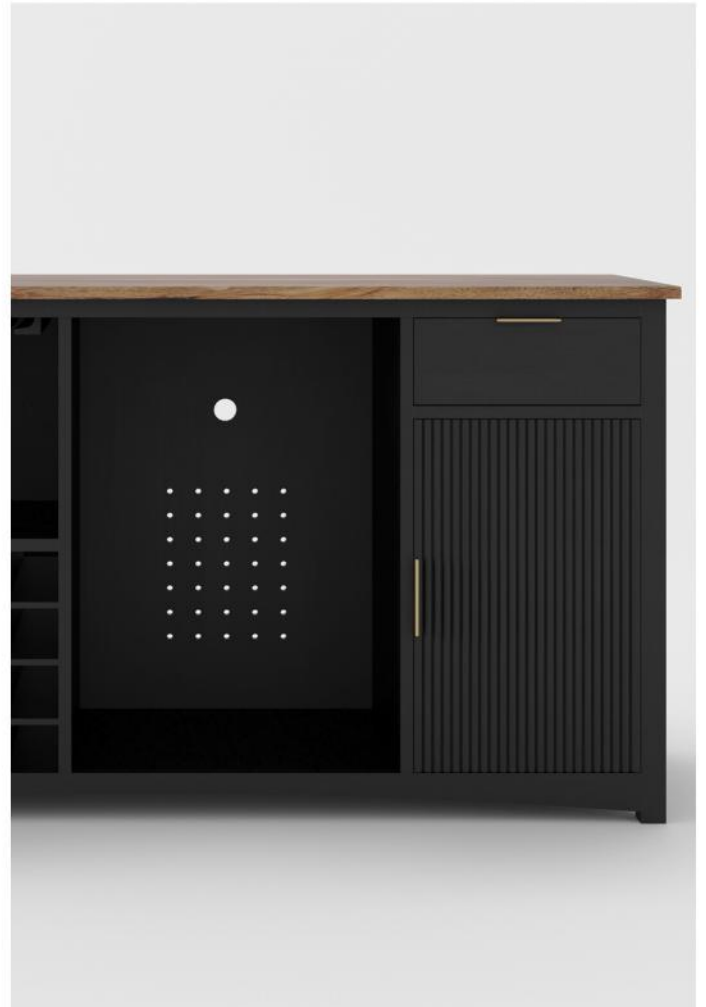

AVAILABLE IN 5+ STAINS | CUSTOM OPTIONS AVAILABLE

Solid Wood Two Tone
with Drop Leaf

PROJECT OVERVIEW

Wine lovers' prestige choice, the Gary Modern Black Bar Cabinet elevates your home bar with a bold two-tone finish and versatile storage. Its standout feature—a mini fridge space, makes it ideal for both casual and formal occasions.

Gary Modern Black Bar Cabinet with Mini Fridge Space

THE PERFECT BAR CABINET

Make your home bar setup look more classy with this home bar cabinet, having features like a modern design, ample storage, and mini fridge space.

3

Crafted Mini Fridge Space

A dedicated cutout with ventilation holes, designed to keep your beverages cool and easily accessible for every gathering.

AVAILABLE IN 5+ STAINS | CUSTOM OPTIONS AVAILABLE

PROJECT OVERVIEW