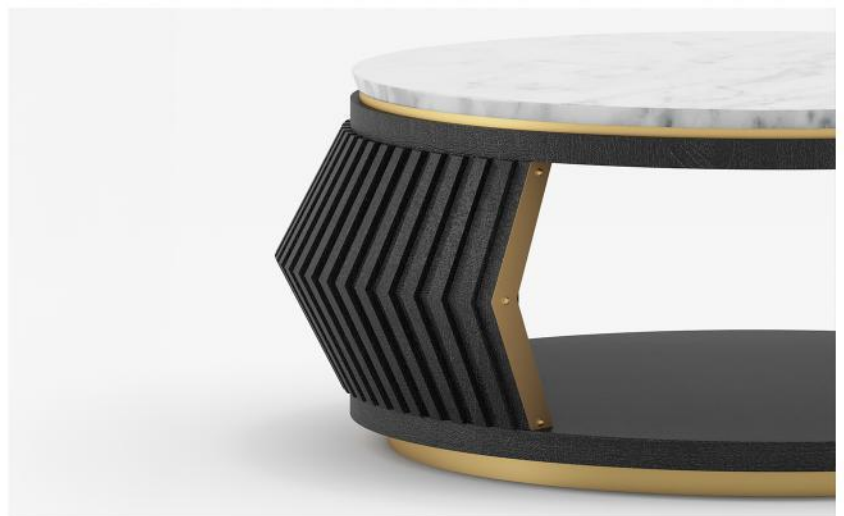

FLUTED BEAUTY FOR YOUR SPACE

It strikes the perfect balance between durability and sleek design, with refined brass accents that make it a standout piece in your living room. Paired with matching end tables, it creates a stylish, cohesive, and elegant ambiance.

- CUSTOM OPTIONS AVAILABLE