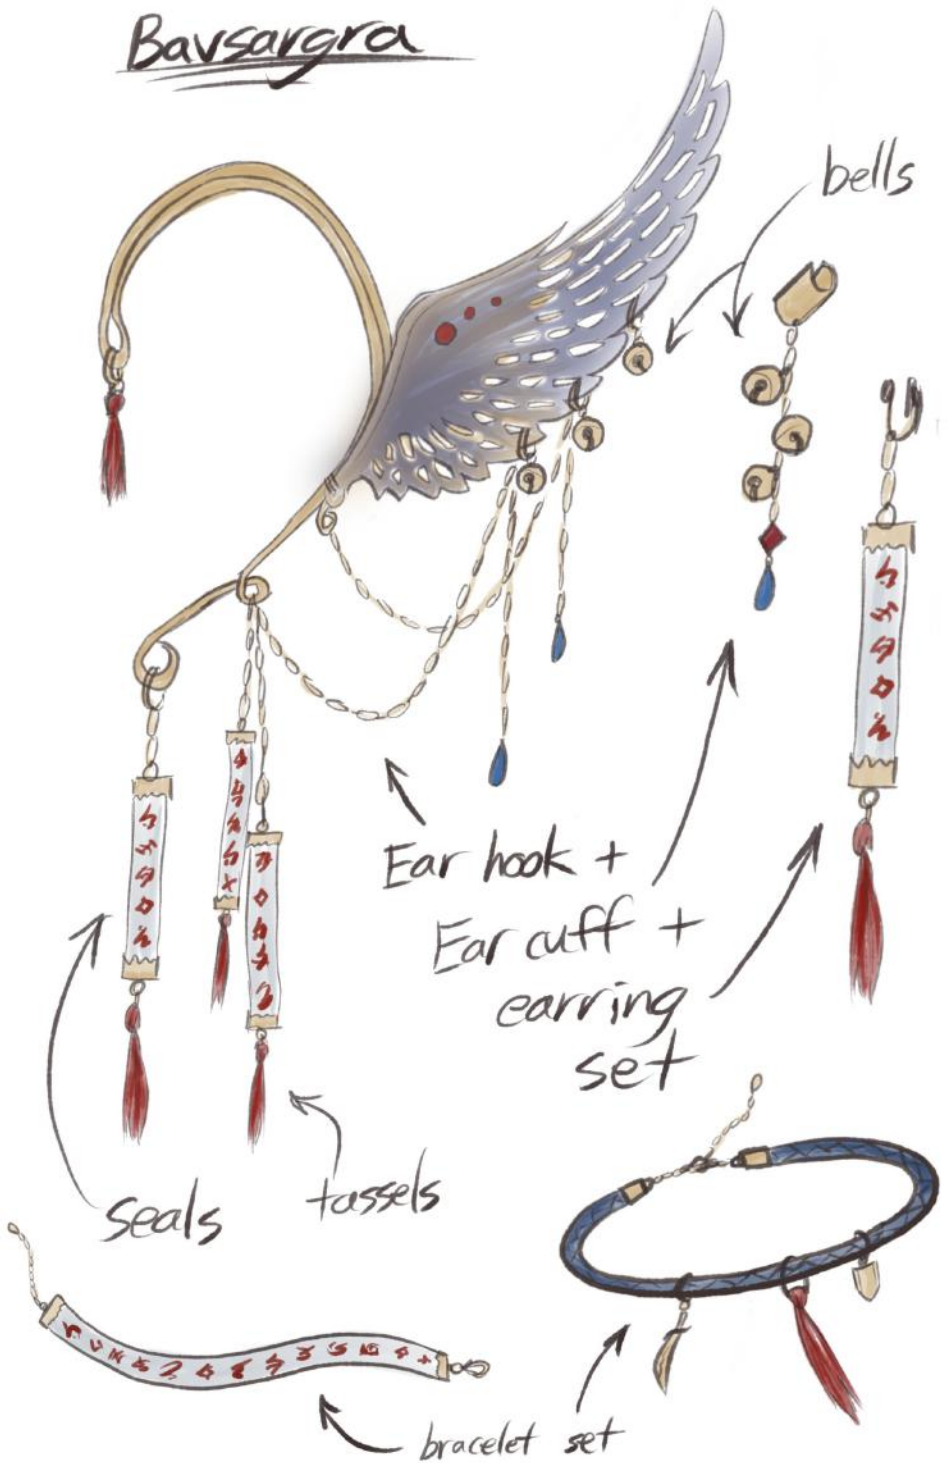

Wooden Omamori Charms

OVERDRESS

Trickstar
(old design)

~ 3cm

Lotte
(tentative design)

4mm
thick

Acrylic Omamori Charms

G-chronicles

Chronodram

transparent tags →

2-layer (?)
overlay design

Luard

~ 3-4cm

VG Unit Jewelry Concept / Designs

Youthberk

Bavsargra