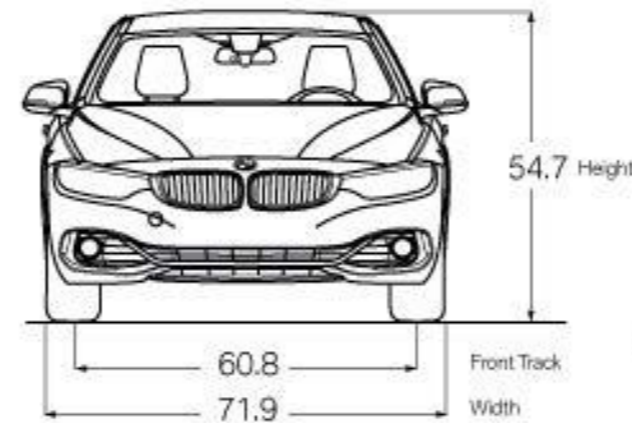

All dimensions in technical drawings are given in inches. Dimensions shown apply to 430i and 430i xDrive Gran Coupe.