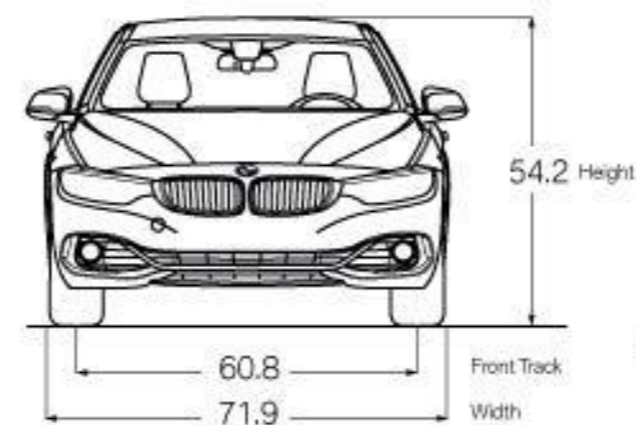

All dimensions in technical drawings are given in inches. Dimensions shown apply to 430i and 430i xDrive Coupe.