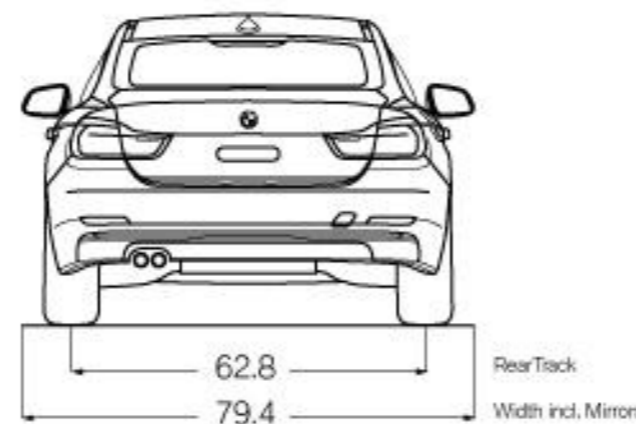

Figures in [ ] refer to vehicles with manual transmission. Figures subject to change. Not all packages available in all models. Please visit your BMW Retailer or bmwusa.com for the most up-to-date information.

¹BMW AG preliminary test results. Actual acceleration results may vary, depending on specification of vehicle; road and environmental conditions; testing procedures and driving style.

These results should be used for comparison only and verification should not be attempted on public roads. BMW urges you to obey all posted speed laws and always wear safety belts.

Not all features are available on all models. Get the latest information on standard and optional features, packages and technical specifications. Visit bmwusa.com and select the BMW model of your choice.