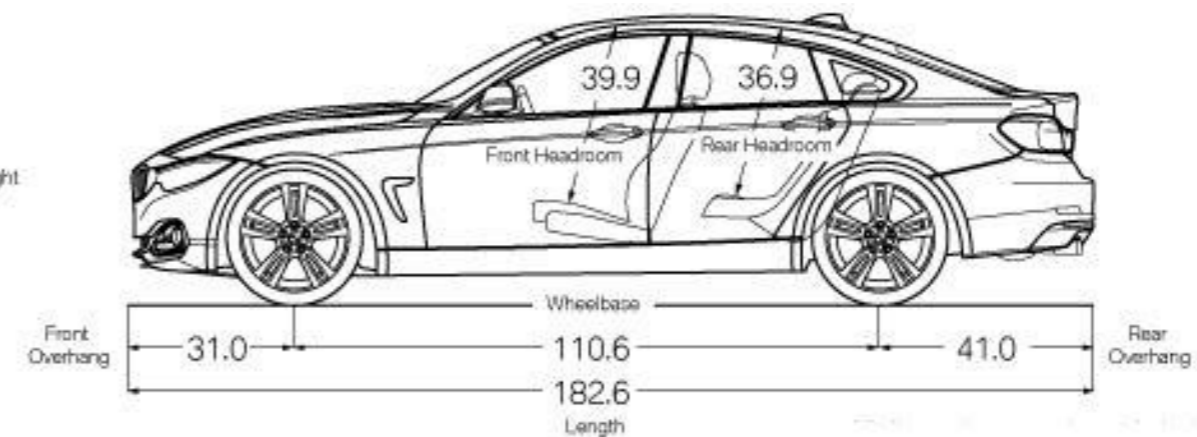

All dimensions in technical drawings are given in inches. Dimensions shown apply to 430i and 430i xDrive Gran Coupe.