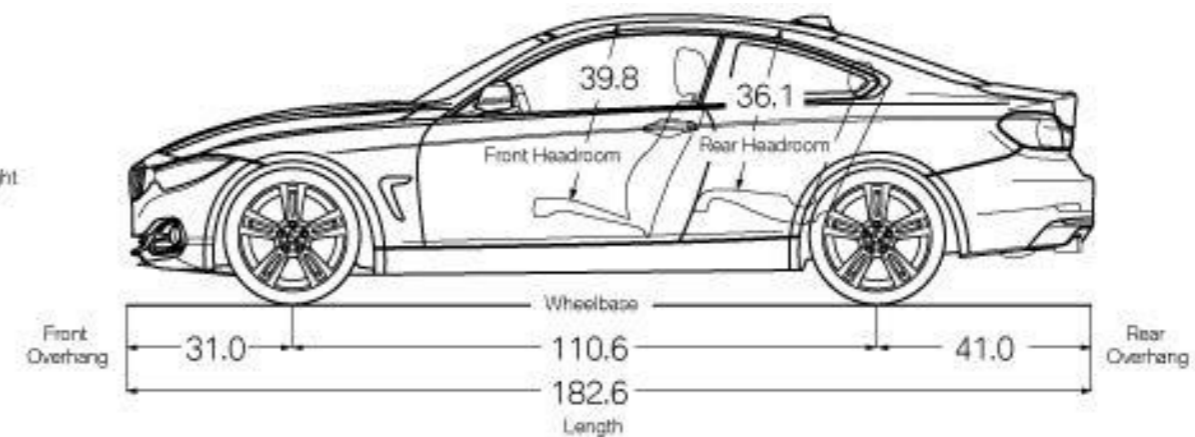

All dimensions in technical drawings are given in inches. Dimensions shown apply to 430i and 430i xDrive Coupe.