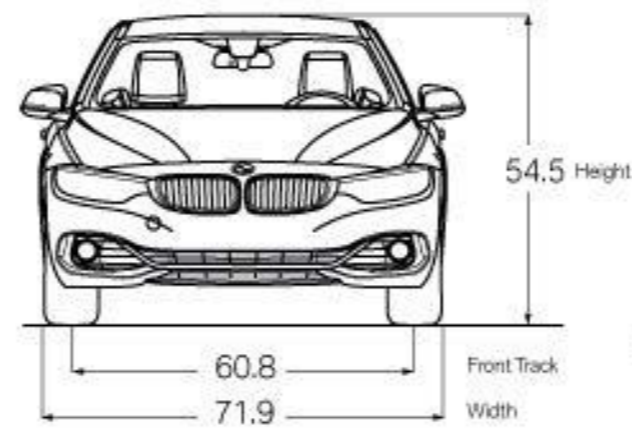

All dimensions in technical drawings are given in inches. Dimensions shown apply to 430i and 430i xDrive Convertible.