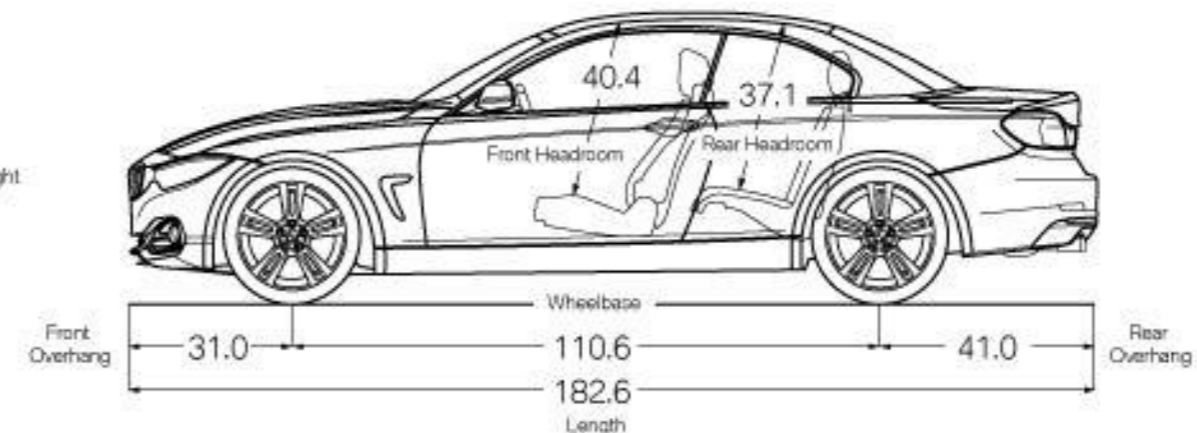

All dimensions in technical drawings are given in inches. Dimensions shown apply to 430i and 430i xDrive Convertible.