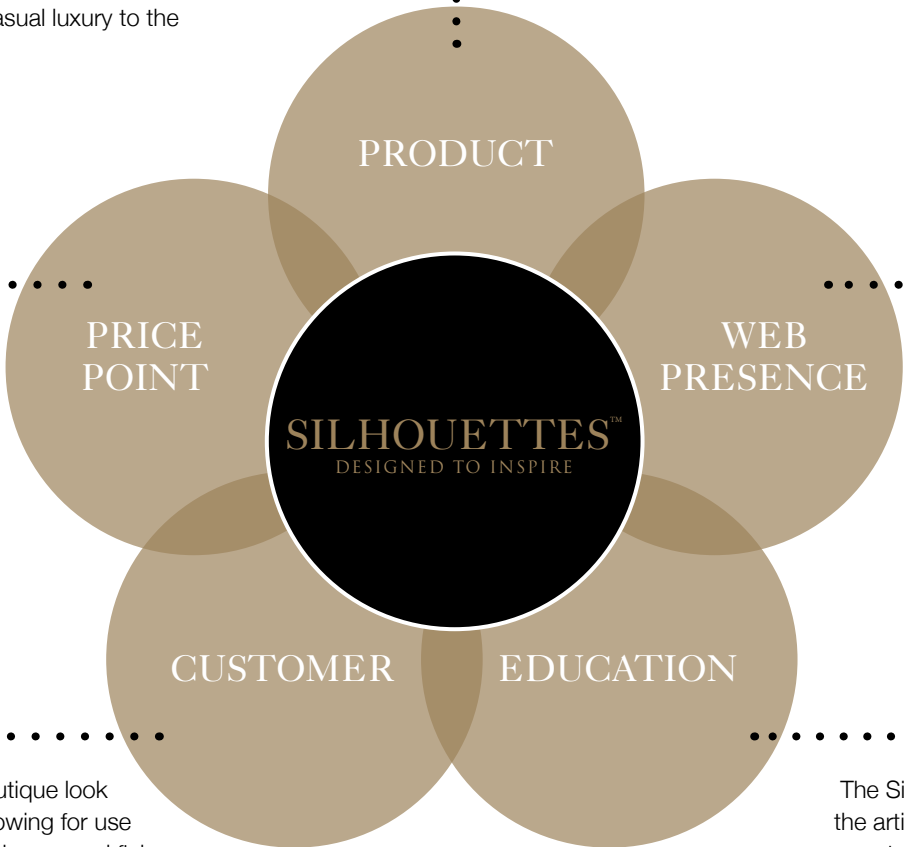

Who Are We Selling To?

.....
The Silhouettes collection is a diverse pattern group which utilizes both texture and simplicity of form to deliver a sense of casual luxury to the best of modern design.

.....
The Silhouettes collection is styled for those with discerning taste who want the personality of designer products at an affordable price. Readily accessible, it can be delivered to both brick-and-mortar stores and the DIY market.

.....
Mid-level pricing befits the boutique look of these trending patterns, allowing for use by all who aspire to design with personal flair. Sample books, and sampling are all offered at various discounts depending upon the customers' agreements with York Wallcoverings.

.....
Silhouette can be found on yorkwall.com via the products link under the York Series. Digital marketing tools will be available for customer promotion purposes online.

.....
The Silhouettes collection showcases the artistry of textural surface inks and metallic touches to support trending color palettes and designer-inspired themes. York Wallcoverings is the exclusive manufacturer of surface print designs in North America.