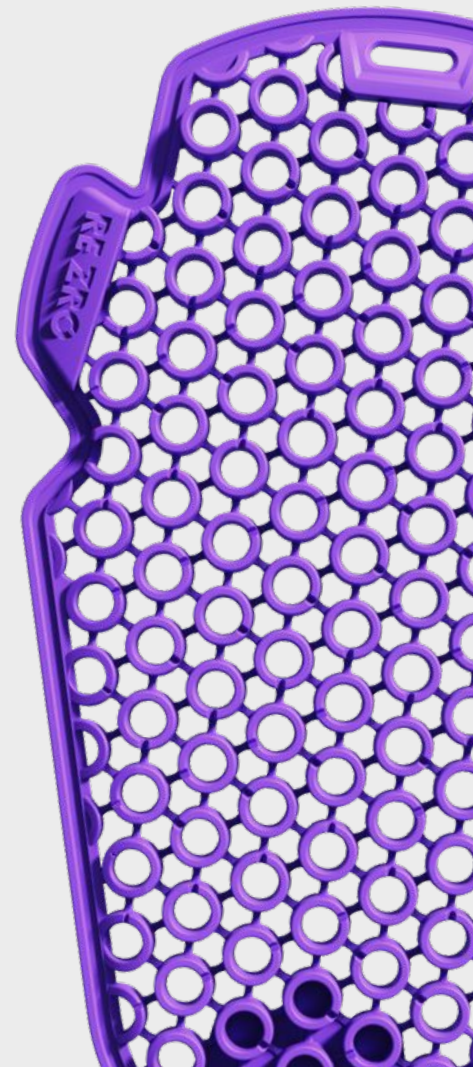

RE ZRO®

STAY COOLER FOR LONGER WITH OUR MARKET LEADING VENTILATION.

LIGHTWEIGHT AND LOW PROFILE GIVING YOU THE ABILITY TO PUSH TO THE LIMITS UNINHIBITED.

ULTIMATE FREEDOM OF MOVEMENT WITHOUT SACRIFICING PROTECTION.

We've partnered with TOTO-TOA® to make a smarter and safer impact on the environment. When recycling is not available, the RE ZRO® material is designed to quickly biodegrade* when responsibly disposed of and left in landfills and the natural environment, where most plastics end up.

Special ingredients are added during the manufacturing process of the RE ZRO® materials to speed up the biodegradation process in an oxygen-depleted environment. At the end of lifewhen a RE ZRO® product is disposed of in a landfill, the special ingredients are activated, and the biodegradation process begins. This takes three to five years, whereas traditional synthetic products take hundreds of years.