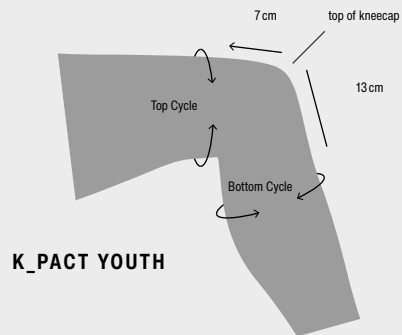

KNEE PROTECTION