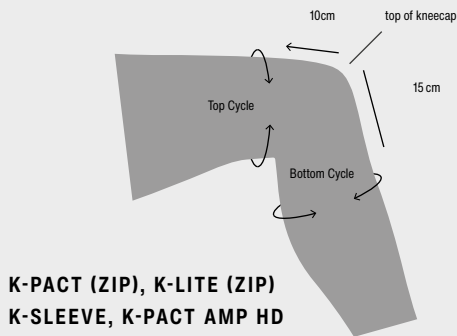

KNEE PROTECTION