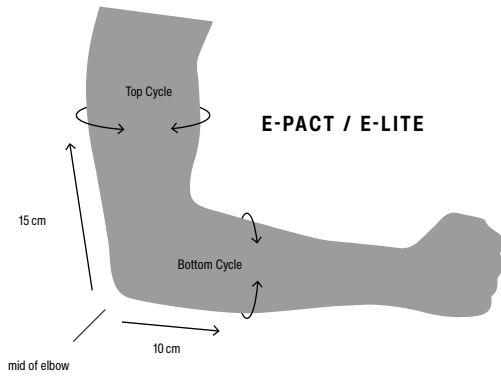

SIZE CHART FIT GUIDE KNEE & ELBOW PAD

ELBOW PROTECTION