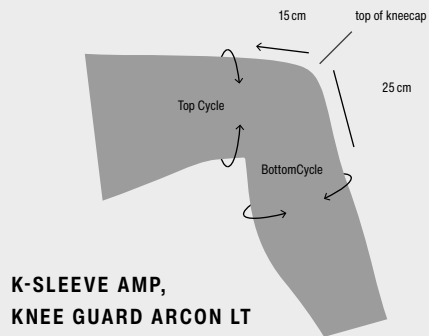

KNEE PROTECTION