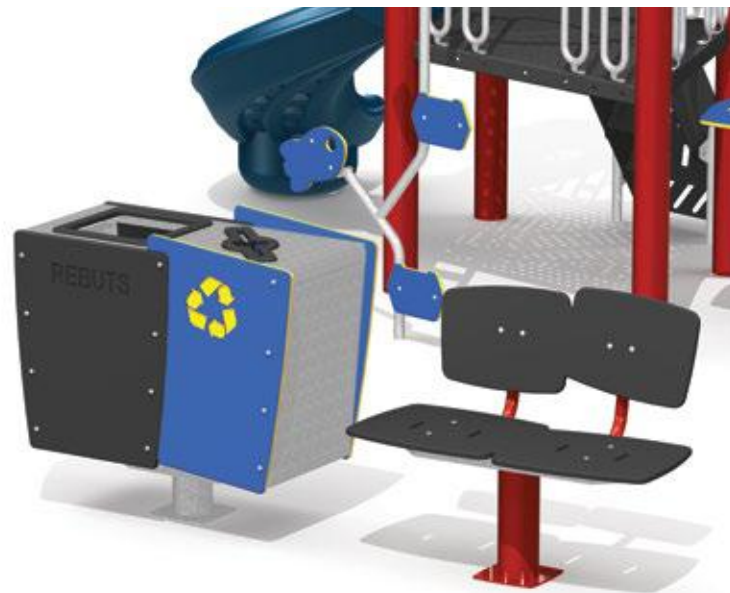

COLOUR CHOICE

METALLIC ELEMENTS

SEATS, BACKRESTS AND WASTE CONTAINER PANELS

Lamination of three layers with a contrasting color in the center

The JAZZ family is expanding!

Jambette offers the "total" package, complimenting playground and park amenities.

Site furniture that complements your playground equipment.

Note: The features of these products are subject to change without notice.

- Manufactured at Jambette
- Stainless steel hardware
- Great colour choice
- Metallic structures available in painted aluminium or in galvanized steel
- Seats, backrests and waste container panels made of HDPE 3/4" (13 mm)