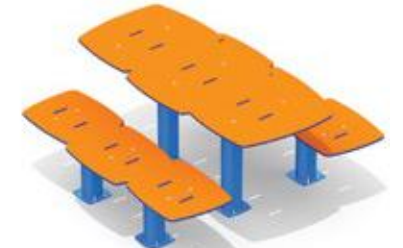

6 place model
H-13017 (aluminum)
H-13037 (galvanized)