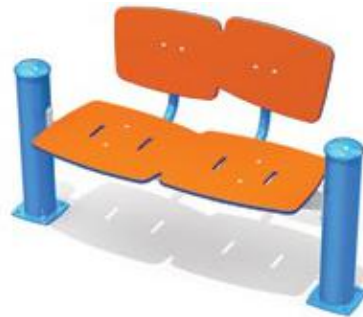

COLOUR CHOICE

METALLIC ELEMENTS

SEATS, BACKRESTS AND WASTE CONTAINER PANELS

Lamination of three layers with a contrasting color in the center

The JAZZ family is expanding!

Jambette offers the "total" package, complimenting playground and park amenities.

Site furniture that complements your playground equipment.

Note: The features of these products are subject to change without notice.

- Manufactured at Jambette
- Stainless steel hardware
- Great colour choice
- Metallic structures available in painted aluminium or in galvanized steel
- Seats, backrests and waste container panels made of HDPE 3/4" (13 mm)

WITH A CENTRAL LEG

H-13000 (aluminum) H-13020 (galvanized)

H-13001 (aluminum)
H-13021 (galvanized)

H-13006 (aluminum)
H-13026 (galvanized)

H-13007 (aluminum)
H-13027 (galvanized)

WITH 2 LEGS

H-13042 (aluminum) H-13043 (galvanized)

H-13003 (aluminum)
H-13023 (galvanized)

H-13044 (aluminum)
H-13045 (galvanized)

H-13009 (aluminum)
H-13029 (galvanized)

WITH 2 LEGS AND TABLET

H-13002 (aluminum) H-13022 (galvanized)

H-13038 (aluminum)
H-13039 (galvanized)