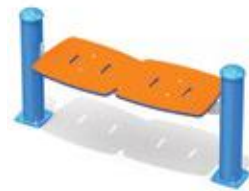

Site furniture that complements your playground equipment.

Note: The features of these products are subject to change without notice.

- Manufactured at Jambette
- Stainless steel hardware
- Great colour choice
- Metallic structures available in painted aluminium or in galvanized steel
- Seats, backrests and waste container panels made of HDPE 3/4" (13 mm)

WITH A CENTRAL LEG

H-13000 (aluminum) H-13020 (galvanized)

H-13001 (aluminum)
H-13021 (galvanized)

H-13006 (aluminum)
H-13026 (galvanized)

H-13007 (aluminum)
H-13027 (galvanized)

WITH 2 LEGS

H-13042 (aluminum) H-13043 (galvanized)

H-13003 (aluminum)
H-13023 (galvanized)

H-13044 (aluminum)
H-13045 (galvanized)

H-13009 (aluminum)
H-13029 (galvanized)

WITH 2 LEGS AND TABLET

H-13002 (aluminum) H-13022 (galvanized)

H-13038 (aluminum)
H-13039 (galvanized)

H-13008 (aluminium)
H-13028 (galvanisé)

H-13040 (aluminum)
H-13041 (galvanized)

WITH 4 LEGS

H-13004 (aluminum) H-13024 (galvanized)

H-13005 (aluminum)
H-13025 (galvanized)

H-13010 (aluminum)
H-13030 (galvanized)