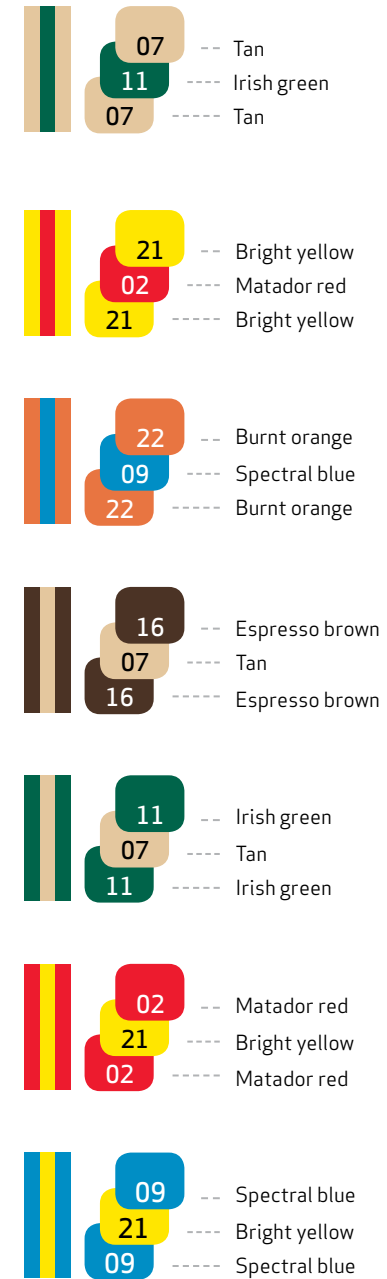

COLOUR CHOICE

METALLIC ELEMENTS

SEATS, BACKRESTS AND WASTE CONTAINER PANELS

Lamination of three layers with a contrasting color in the center

The JAZZ family is expanding!

Jambette offers the "total" package, complimenting playground and park amenities.

Site furniture that complements your playground equipment.

Note: The features of these products are subject to change without notice.

- Manufactured at Jambette
- Stainless steel hardware
- Great colour choice
- Metallic structures available in painted aluminium or in galvanized steel
- Seats, backrests and waste container panels made of HDPE 3/4" (13 mm)