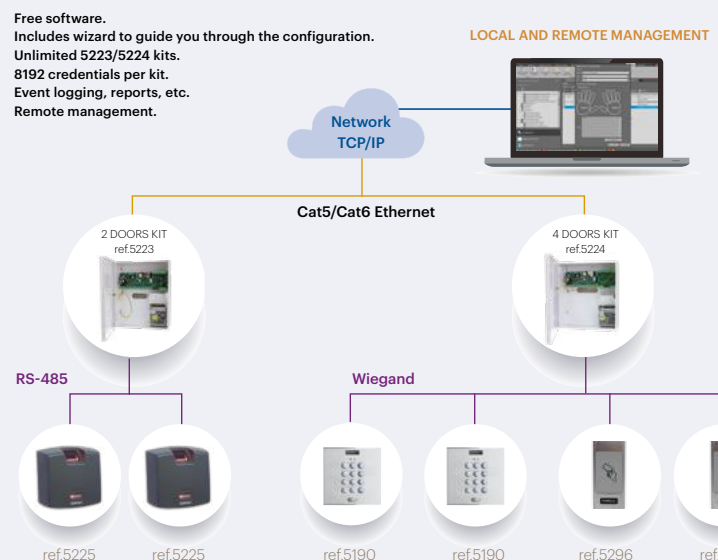

3. AC-MAX access control system

Complete system for users management from PC, both locally and remotely by means of a free PC software.

Free software available at www.fermax.com

ADVANCED FEATURES

- Real-time event logging.
- Remote software management: configuration, registration/cancellation of users, etc.
- Timetable control.
- Anti-passback, occupancy limitation, automations.

ADVANTAGES

Easy to install and competitive kit format

Assistant that guides the installer through the process of creating their own configuration

Visual management of accesses via IP network with site map

Integrated fingerprint readers which are managed using the same software

Allows events to be registered in customisable formats

2 OR 4 DOORS KIT

Pre-wired kit

IP network connection. Capability of OFFLINE operation.

Housing for emergency battery

High resistance metal box with DIN rail

Power supply

- Control of 2 or 4 doors. Up to 4 or 8 entry/exit readers. Wiegand/RS-485 connection.

BASIC SCHEME

AC-MAX LT 2.0 Software