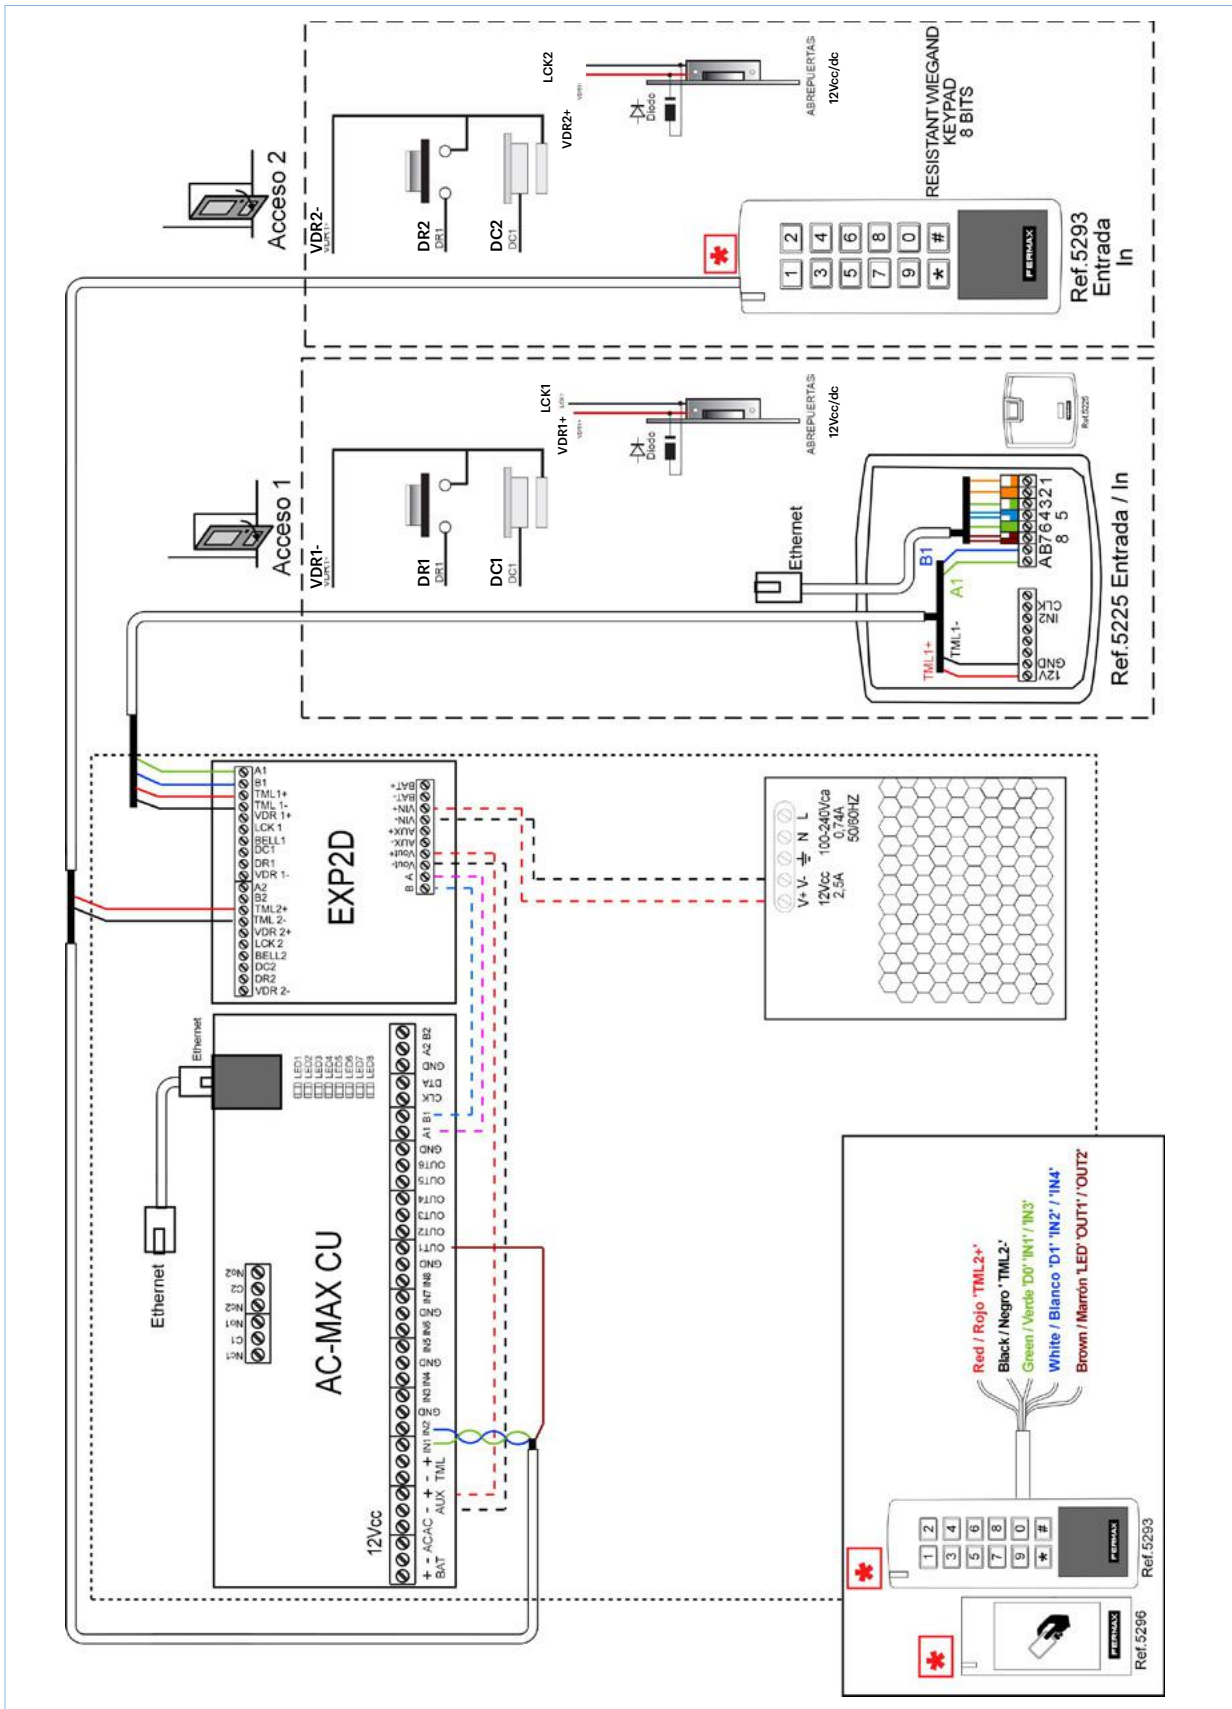

MIFARE		RF 868Mhz		DESFIRE	
KEY FOB	CARD	REMOTE CONTROL		KEY FOB	CARD
52740	52750	5259	5231	4532	4531

Access control

DIAGRAM. KITS WITH INTEGRATED CONTROLLER

KEYPAD

PROXIMITY

FINGERPRINT

Access control

DIAGRAM. KITS

RESISTANT KEYPAD WITH INTEGRATED CONTROLLER

WITH MINI EXTERNAL CONTROLLER

Access control

DIAGRAM. AC-MAX

C. ACCESOS

FERMAX

www.freund.dk

FREUND ELEKTRONIK A/S
Fuglebakken 119, 5210 Odense NV
freund@freund.dk - Tlf: 66 16 24 14