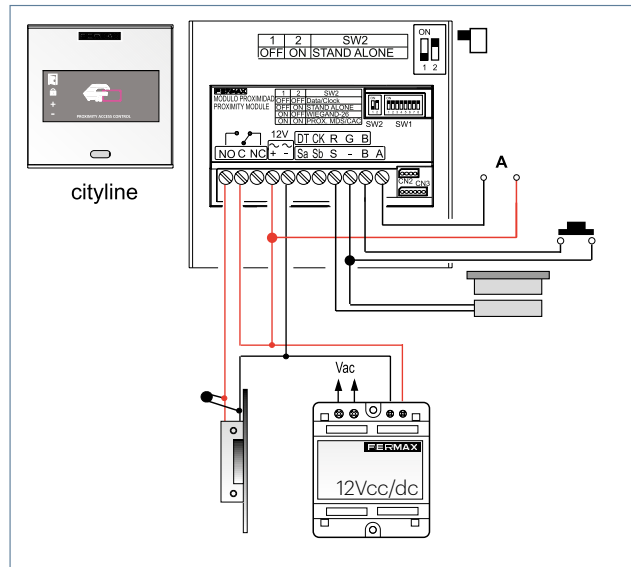

For projects with more than 4 doors: just connect the desired number of kits to the same IP network. They are managed from a single software by IP.

ACCESSORIES

<p>6957 DESFIRE CITYLINE READER</p> <p>Wiegand</p>	<p>6958 MIFARE CITYLINE READER</p> <p>Wiegand</p>	<p>5293 PROX. RESISTANT KEYPAD</p> <p>Wiegand</p>	<p>5190 CITYLINE KEYPAD</p> <p>Wiegand</p>	<p>5266 RF RECEIVER</p> <p>Wiegand</p>	<p>5225 FINGERPRINT READER</p> <p>RS-485</p>
---	--	--	--	--	---

ref.5222

ref.5201

ref.1608/5204

5222	LIFT CONTROL 8 FLOOR KIT
The 5222 kit includes a 5221 licence for the control of up to 8 plants. This kit can accommodate a maximum of 2x additional ref. 5201. From the ninth floor upwards, include one 5201 + 5221 for each additional 8 floors.	
5201	EXPANDER 8 INPUTS / 8 OUTPUTS (EXP8-IO)
5221	L.C. 8 FLOORS LICENCE Extension
5209	METAL BOX FOR LIFT CONTROL
1608	AC-MAX LICENCE DONGLE (KEY6-USB)
5204	DESKTOP PROXIMITY READER AC-MAX (KEY3-USB)

MIFARE		RF 868Mhz		DESFIRE	
KEY FOB	CARD	REMOTE CONTROL		KEY FOB	CARD
52740	52750	5259	5231	4532	4531

Access control

DIAGRAM. KITS WITH INTEGRATED CONTROLLER

KEYPAD

PROXIMITY

FINGERPRINT

Access control

DIAGRAM. KITS

RESISTANT KEYPAD WITH INTEGRATED CONTROLLER

WITH MINI EXTERNAL CONTROLLER

Access control

DIAGRAM. AC-MAX

C. ACCESOS

FERMAX

www.freund.dk

FREUND ELEKTRONIK A/S
Fuglebakken 119, 5210 Odense NV
freund@freund.dk - Tlf: 66 16 24 14