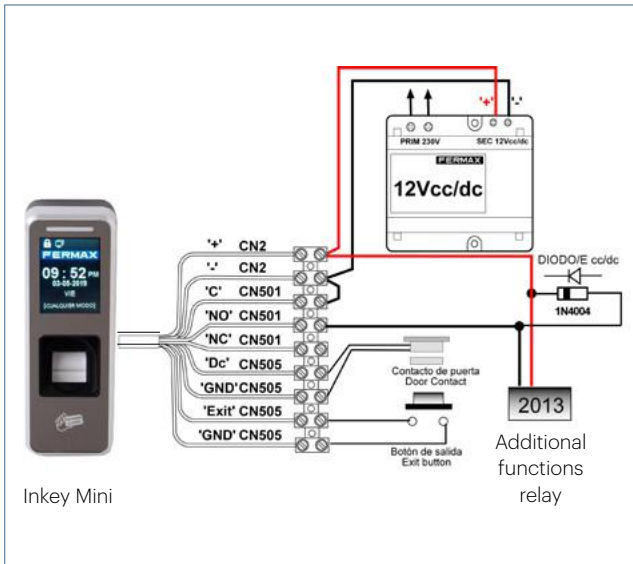

MIFARE		RF 868Mhz		DESFIRE	
KEY FOB	CARD	REMOTE CONTROL		KEY FOB	CARD
52740	52750	5259	5231	4532	4531

Access control

DIAGRAM. KITS WITH INTEGRATED CONTROLLER

KEYPAD

PROXIMITY

FINGERPRINT

Access control

DIAGRAM. KITS