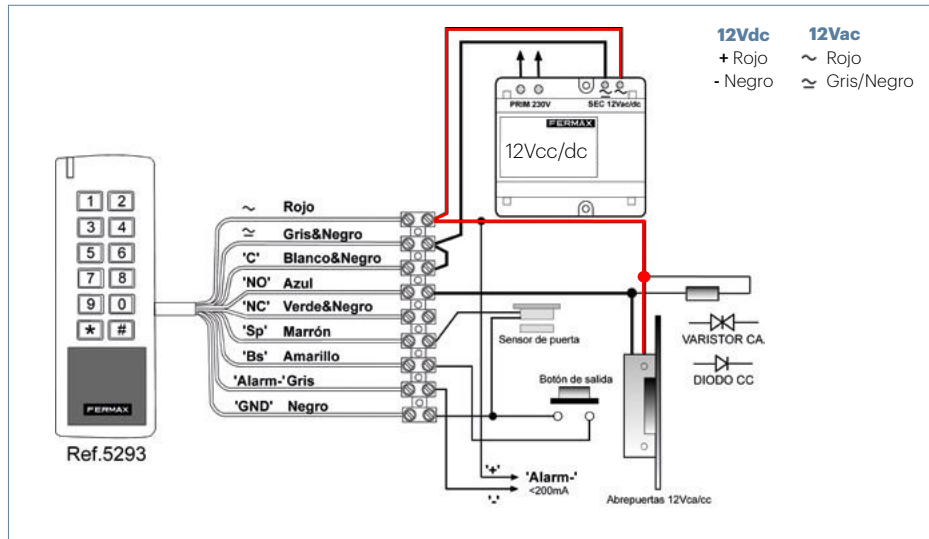

MIFARE		RF 868Mhz		DESFIRE	
KEY FOB	CARD	REMOTE CONTROL		KEY FOB	CARD
52740	52750	5259	5231	4532	4531

Access control

DIAGRAM. KITS WITH INTEGRATED CONTROLLER

KEYPAD

PROXIMITY

FINGERPRINT

Access control

DIAGRAM. KITS

RESISTANT KEYPAD WITH INTEGRATED CONTROLLER

WITH MINI EXTERNAL CONTROLLER

Access control

DIAGRAM. AC-MAX

C. ACCESOS

FERMAX

www.freund.dk

FREUND ELEKTRONIK A/S
Fuglebakken 119, 5210 Odense NV
freund@freund.dk - Tlf: 66 16 24 14