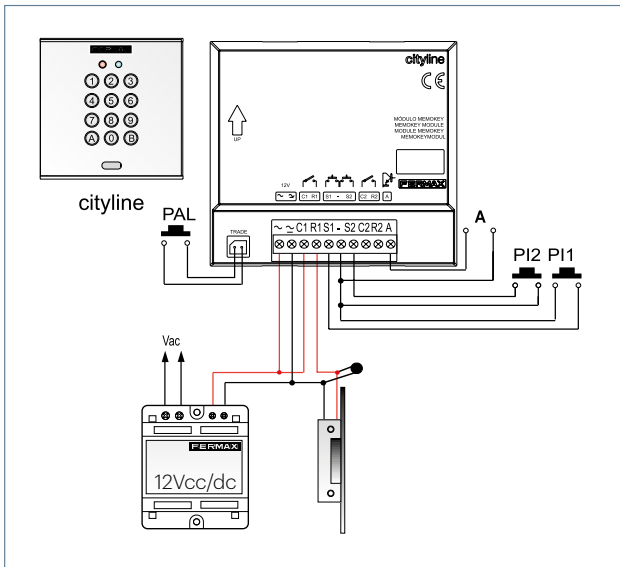

For projects with more than 4 doors: just connect the desired number of kits to the same IP network. They are managed from a single software by IP.

ACCESSORIES

<p>6957 DESFIRE CITYLINE READER</p> <p>Wiegand</p>	<p>6958 MIFARE CITYLINE READER</p> <p>Wiegand</p>	<p>5293 PROX. RESISTANT KEYPAD</p> <p>Wiegand</p>	<p>5190 CITYLINE KEYPAD</p> <p>Wiegand</p>	<p>5266 RF RECEIVER</p> <p>Wiegand</p>	<p>5225 FINGERPRINT READER</p> <p>RS-485</p>
---	--	--	--	--	---

ref.5222

ref.5201

ref.1608/5204

5222	LIFT CONTROL 8 FLOOR KIT
The 5222 kit includes a 5221 licence for the control of up to 8 plants. This kit can accommodate a maximum of 2x additional ref. 5201. From the ninth floor upwards, include one 5201 + 5221 for each additional 8 floors.	
5201	EXPANDER 8 INPUTS / 8 OUTPUTS (EXP8-IO)
5221	L.C. 8 FLOORS LICENCE Extension
5209	METAL BOX FOR LIFT CONTROL
1608	AC-MAX LICENCE DONGLE (KEY6-USB)
5204	DESKTOP PROXIMITY READER AC-MAX (KEY3-USB)

MIFARE		RF 868Mhz		DESFIRE	
KEY FOB	CARD	REMOTE CONTROL		KEY FOB	CARD
52740	52750	5259	5231	4532	4531

Access control

DIAGRAM. KITS WITH INTEGRATED CONTROLLER

KEYPAD

PROXIMITY

FINGERPRINT

Access control

DIAGRAM. KITS