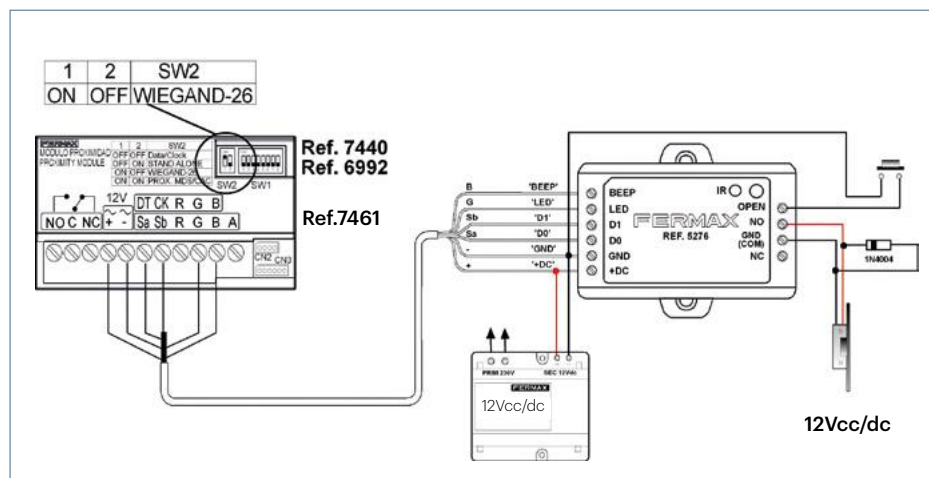

WITH MINI EXTERNAL CONTROLLER