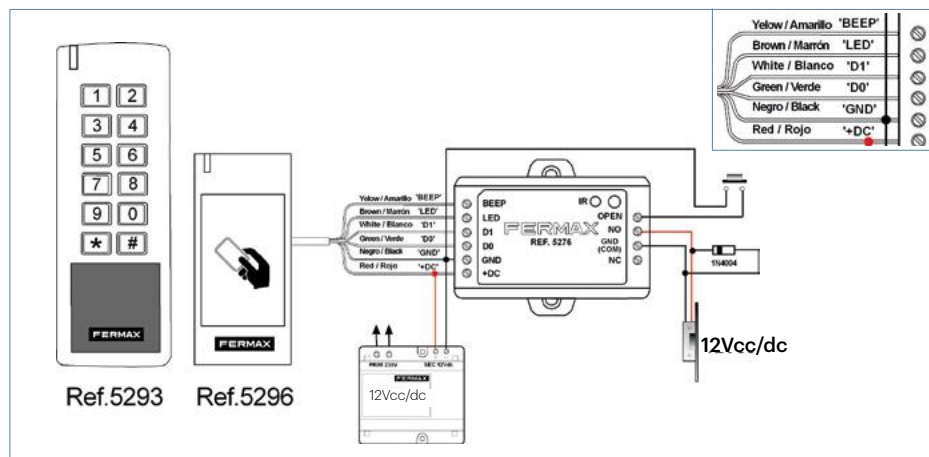

MIFARE		RF 868Mhz		DESFIRE	
KEY FOB	CARD	REMOTE CONTROL		KEY FOB	CARD
52740	52750	5259	5231	4532	4531

Access control

DIAGRAM. KITS WITH INTEGRATED CONTROLLER

KEYPAD

PROXIMITY

FINGERPRINT

Access control

DIAGRAM. KITS

RESISTANT KEYPAD WITH INTEGRATED CONTROLLER

WITH MINI EXTERNAL CONTROLLER

Access control

DIAGRAM. AC-MAX

C. ACCESOS

FERMAX

www.freund.dk

FREUND ELEKTRONIK A/S
Fuglebakken 119, 5210 Odense NV
freund@freund.dk - Tlf: 66 16 24 14