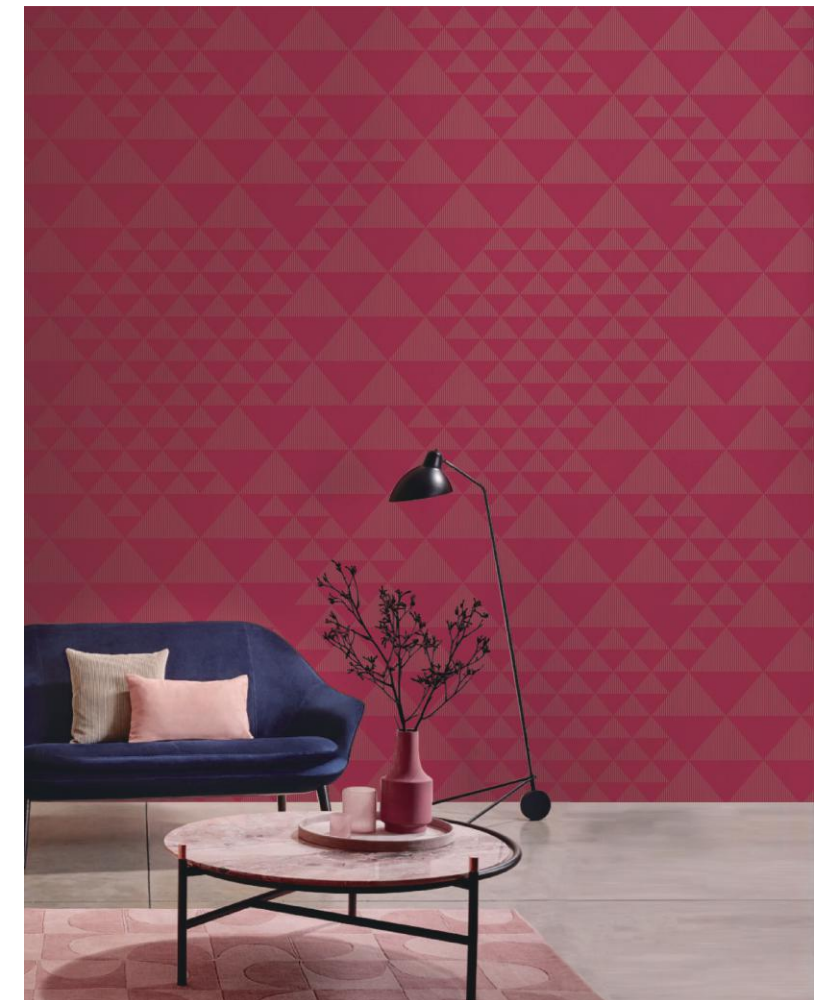

PATTERN: H154LA2027

PATTERN: H154LA2032

Facet is an artful blend of craft texture on velvet fabric ,which have a unique geometric pattern. The Triangolo refreshing patterns that fade into and out of color, for an exciting complement to modern conditions.

Roll Size: 120cm L

PATTERN: H154LA2033

PATTERN: H154LA2037

Crafty deformation

STREAMLINE GRAPHICS HIDDEN IN SPACE! Just the right sense of presence, so that the space delicate and tidy, rich style.

DIMENSIONS