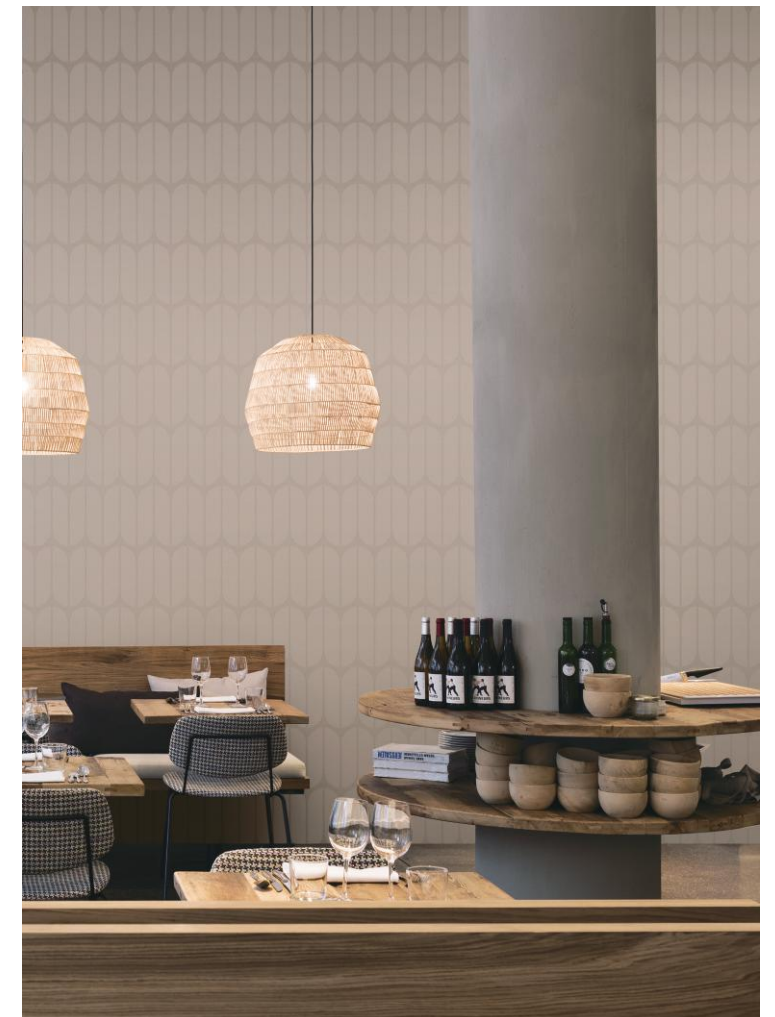

PATTERN: H154LA2038