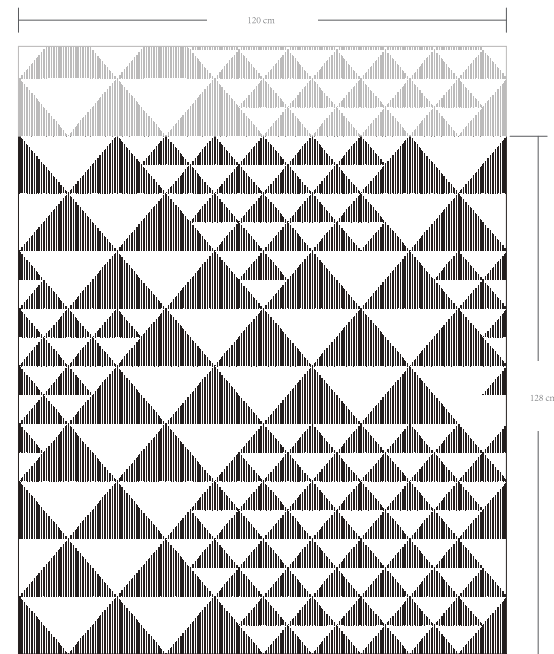

PATTERN: H154LA2027

PATTERN: H154LA2032

Facet is an artful blend of craft texture on velvet fabric ,which have a unique geometric pattern. The Triangolo refreshing patterns that fade into and out of color, for an exciting complement to modern conditions.

DIMENSIONS

Roll Size: 120cm× cut length

More colors

H154LA2032

H154LA2033

H154LA2034

H154LA2035

H154LA2036

Roll Size: 120cm L

PATTERN: H154LA2033

PATTERN: H154LA2037

Crafty deformation

STREAMLINE GRAPHICS HIDDEN IN SPACE! Just the right sense of presence, so that the space delicate and tidy, rich style.

DIMENSIONS

Roll Size: 120cm x cut length

More colors

H154LA2047

H154LA2048

H154LA2049

H154LA2050

H154LA2051

PATTERN: H154LA2048