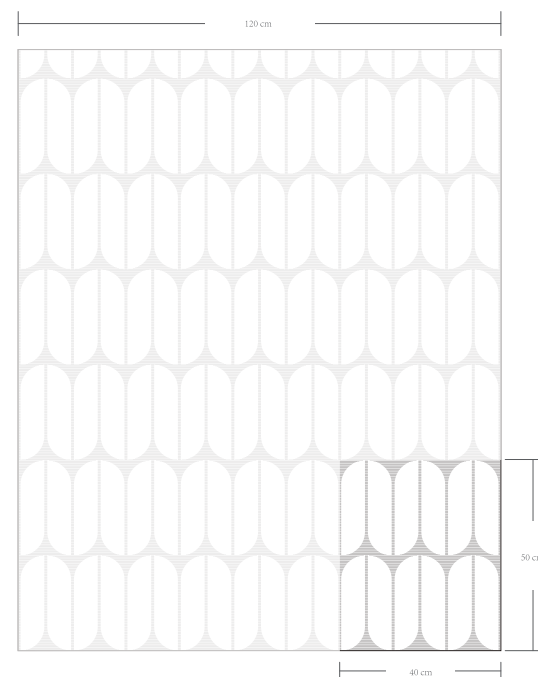

Roll Size: 120cm L

PATTERN: H154LA2033

PATTERN: H154LA2037

Crafty deformation

STREAMLINE GRAPHICS HIDDEN IN SPACE! Just the right sense of presence, so that the space delicate and tidy, rich style.

DIMENSIONS

Roll Size: 120cm× cut length

More colors

H154LA2037

H154LA2038

H154LA2039

H154LA2040

H154LA2041

PATTERN: H154LA2038

PATTERN: H154LA2043

Use this pattern as the decorative style of the space, using laser engraving technology flannel to complete.

DIMENSIONS

Roll Size: 120cm× cut length

More colors

H154LA2042

H154LA2043

H154LA2044

Roll Size: 120cm x cut length

More colors

H154LA2047

H154LA2048

H154LA2049

H154LA2050

H154LA2051

PATTERN: H154LA2048