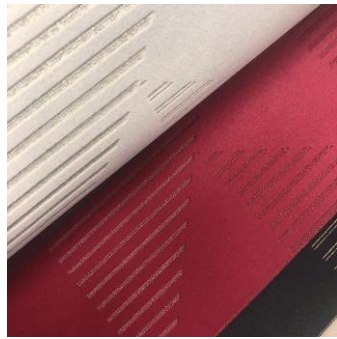

DIMENSIONS

Roll Size: 120cm× cut length

More colors

H154LA2027

H154LA2028

H154LA2029

H154LA2030

H154LA2031

PATTERN: H154LA2027

PATTERN: H154LA2032

Facet is an artful blend of craft texture on velvet fabric ,which have a unique geometric pattern. The Triangolo refreshing patterns that fade into and out of color, for an exciting complement to modern conditions.

DIMENSIONS

Roll Size: 120cm× cut length

More colors

H154LA2032

H154LA2033

H154LA2034

H154LA2035

H154LA2036