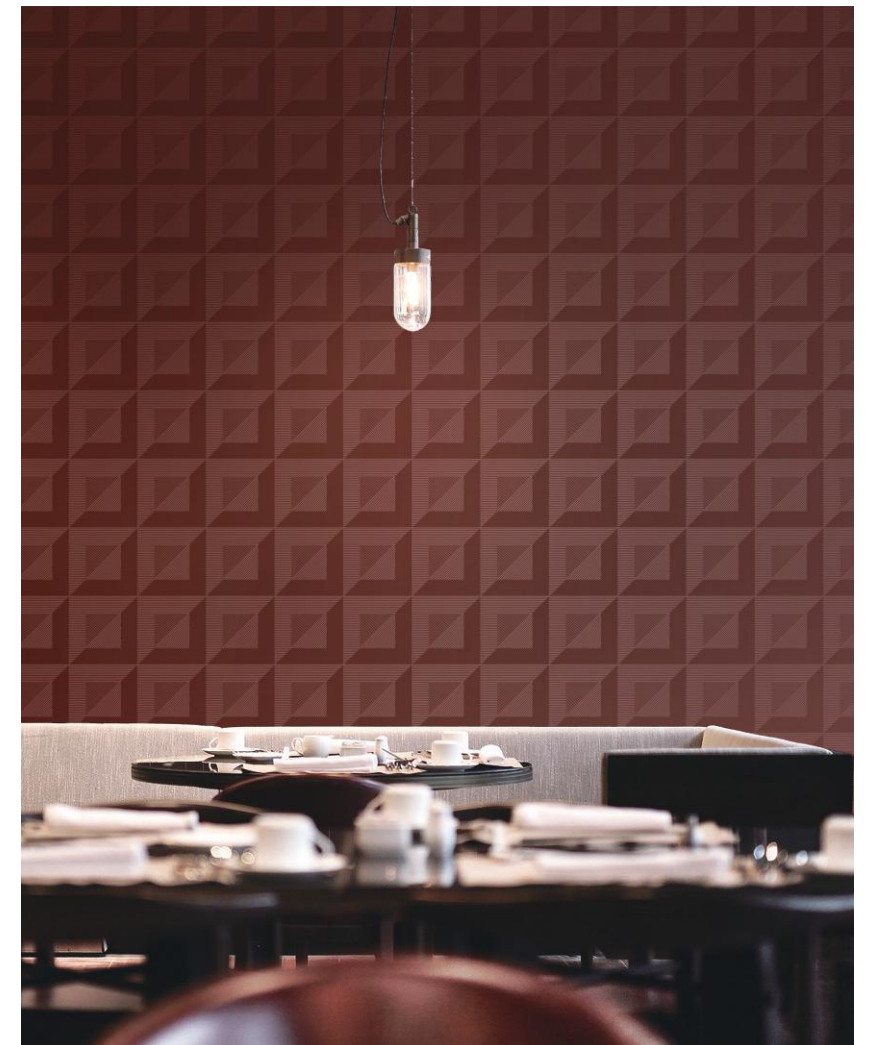

PATTERN: H154LA2027

PATTERN: H154LA2032

Facet is an artful blend of craft texture on velvet fabric ,which have a unique geometric pattern. The Triangolo refreshing patterns that fade into and out of color, for an exciting complement to modern conditions.