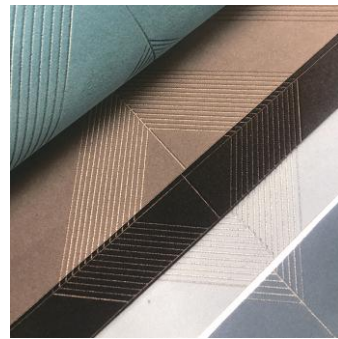

PATTERN: H154LA2027

PATTERN: H154LA2032

Facet is an artful blend of craft texture on velvet fabric ,which have a unique geometric pattern. The Triangolo refreshing patterns that fade into and out of color, for an exciting complement to modern conditions.

PATTERN: H154LA2043

Use this pattern as the decorative style of the space, using laser engraving technology flannel to complete.

DIMENSIONS

Roll Size: 120cm× cut length

More colors

H154LA2042

H154LA2043

H154LA2044

H154LA2045

H154LA2046

PATTERN: H154LA2042

PATTERN: H154LA2047

Wander is a unique wallcoverings collection that cleverly pairs geometric shapes with a complementing neutral palette of cool and warm tones.

DIMENSIONS

Roll Size: 120cm x cut length

More colors

H154LA2047

H154LA2048

H154LA2049

H154LA2050

H154LA2051

PATTERN: H154LA2048